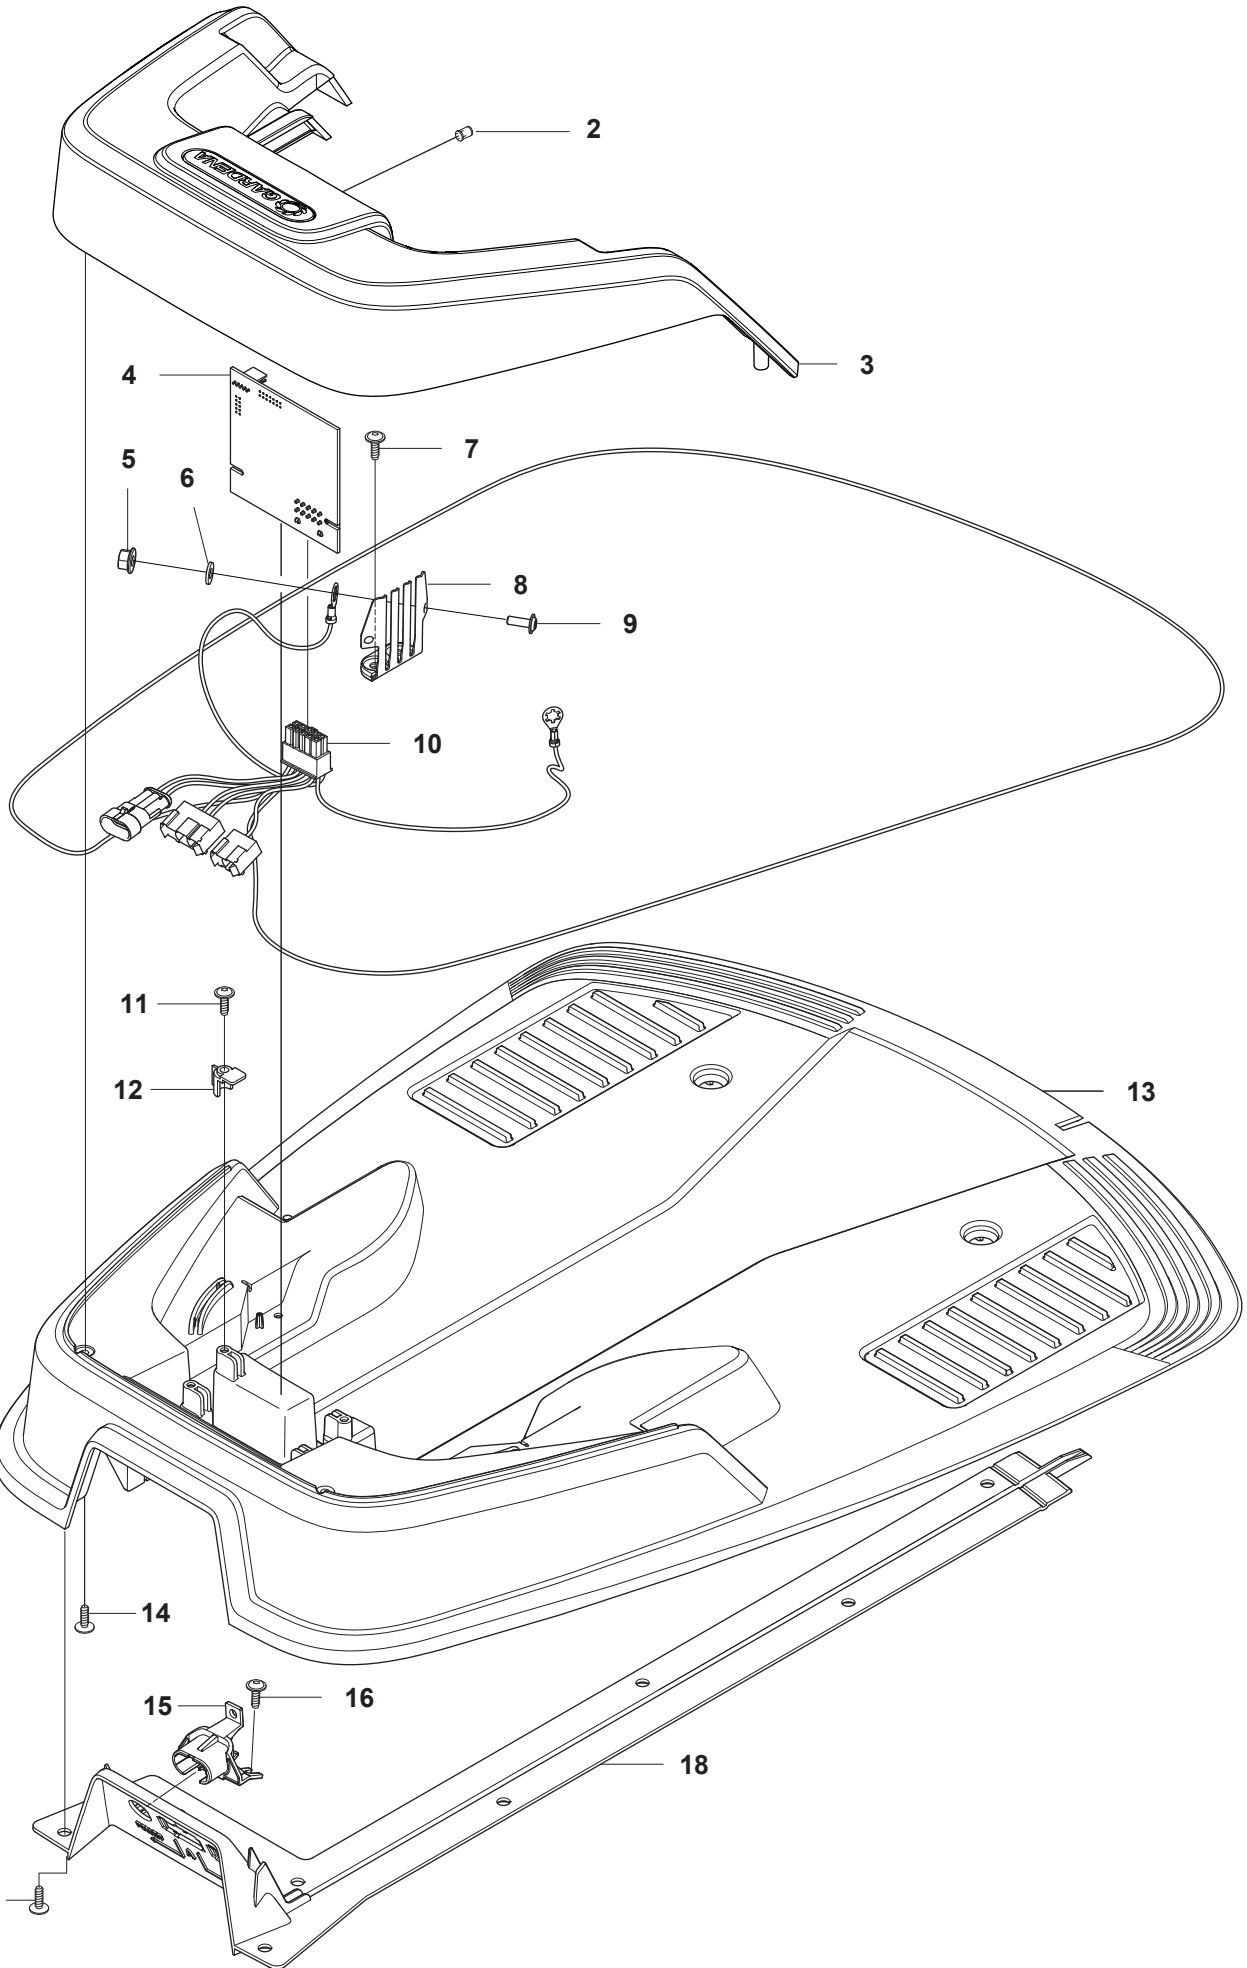

E GARDENA R70Li/R80Li
CHARGING STATION

1

Position	Article	Quantity	Notes	Kit / Assy
1	577 97 23-09	1	Charging Station, Gardena	
2	535 12 87-02	1	Diode Lens	1
3	584 61 83-01	1	Charging Station Cover, Gardena	1
4	588 88 25-01	1	Circuit Board, Charging Station	1
5	588 22 21-01	2	Nut Flange	1
6	535 08 74-01	2	Washer	1
7	575 54 33-14	2	Screw, Grey (14 mm)	1
8	587 12 51-01	2	Contacts, Charging Station	1
9	588 22 22-01	2	Screw	1
10	588 49 03-02	1	Loom, Charging Station	1
11	575 54 33-14	2	Screw, Grey (14 mm)	1
12	535 12 79-01	2	Bracket	1
13	581 55 19-02	1	Charging Station Base Plate	1
14	575 54 33-14	4	Screw, Grey (14 mm)	1
15	587 87 85-01	1	Bracket Connector	1
16	575 54 33-14	2	Screw, Grey (14 mm)	1
17	575 54 33-14	4	Screw, Grey (14 mm)	1
18	587 87 84-01	1	Guide Cover, Charging Station	1