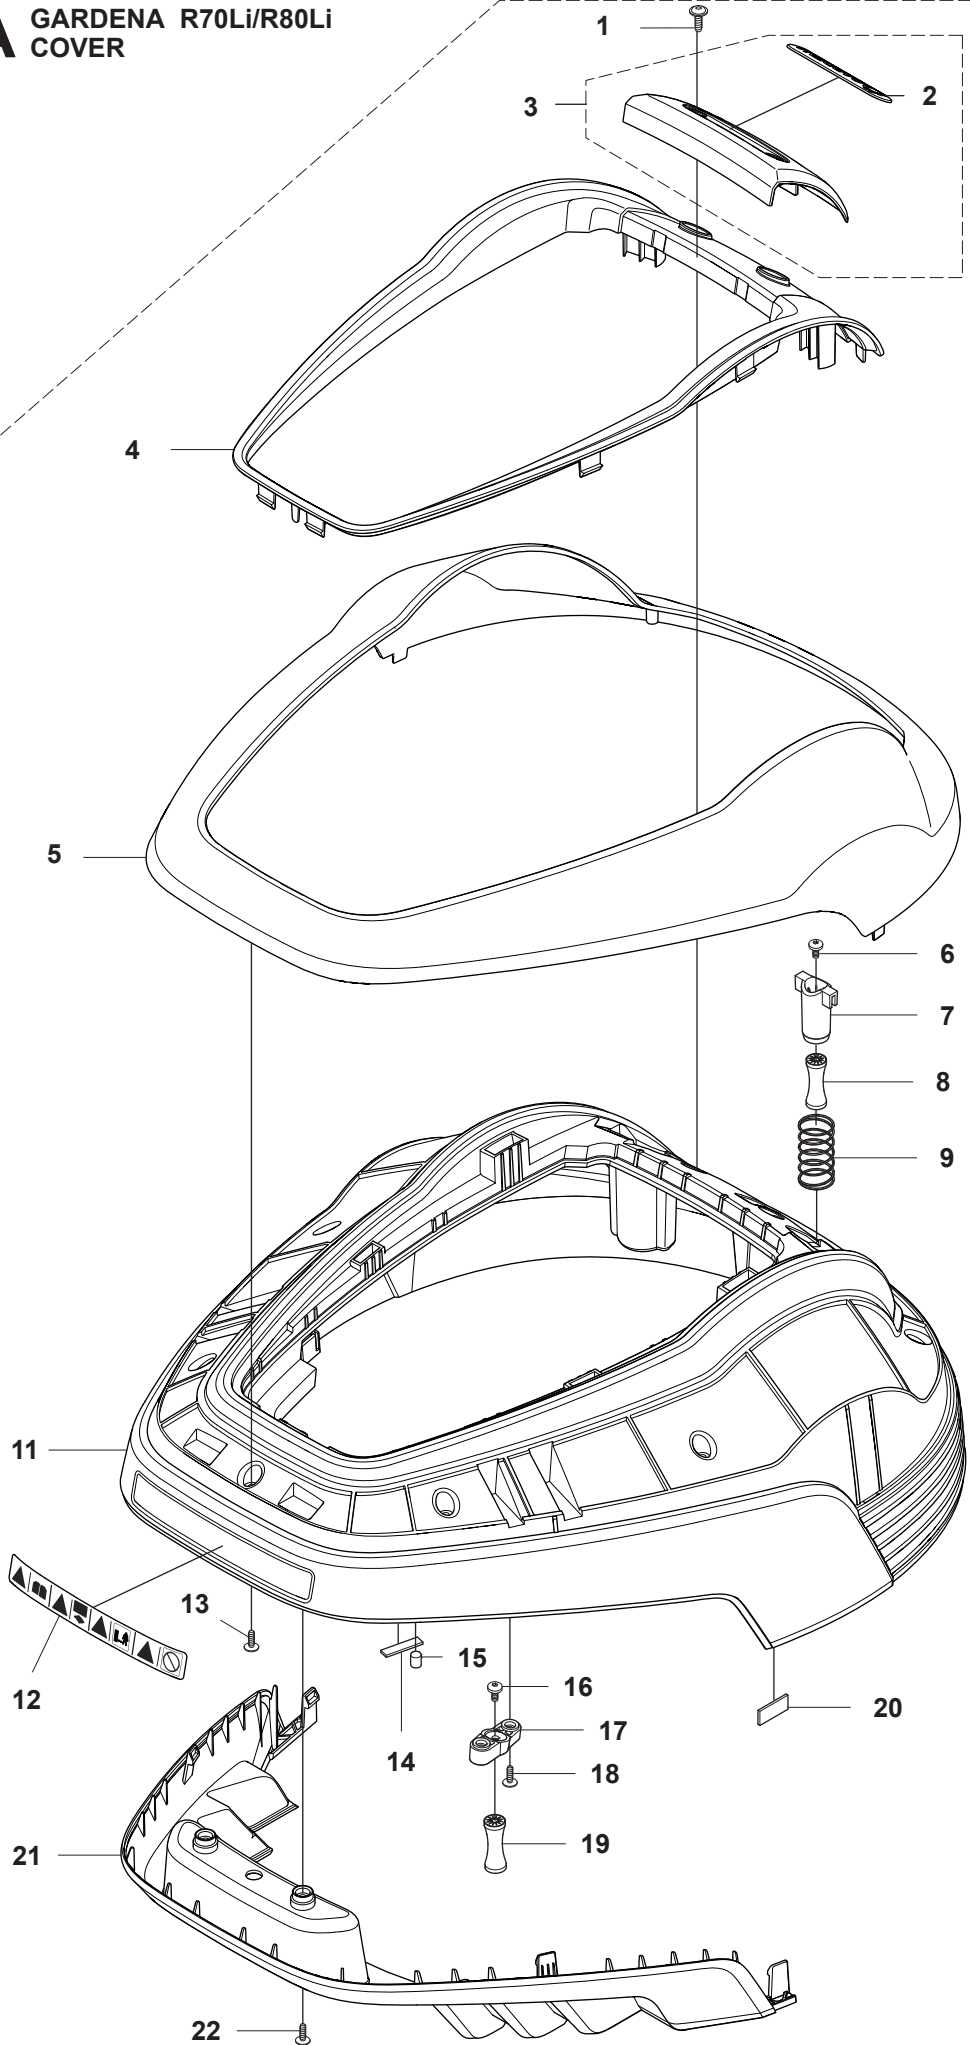

IPL, Gardena Robotic Lawn Mower, 2016-02, 582 33 39-01

GARDENA[®]

Robotic Lawn Mower R70Li/R80Li

2016

Spare parts

Ersatzteile

Pièces détachées

Reserve onderdelen

Repuestos

Reservdelar

A GARDENA R70Li/R80Li COVER

10

10

23

PAGE A GARDENA R70Li/R80Li COVER				
Position	Article	Quantity	Notes	Kit / Assy
1	575 54 33-14	2	Screw, Grey (14 mm)	
2	510 31 03-01	1	Decal, Gardena Logotype	3
3	579 39 21-05	1	Logo Plate KIT incl. Sticker & Decal	
4	577 70 76-03	1	Frame	
5	577 70 73-03	1	Cover	
6	576 21 39-01	2	Screw M5x12	
7	574 46 90-02	2	Bracket, Lift Sensor	
8	574 46 91-02	2	Rubber Damper	
9	574 48 51-02	2	Spring, Lift Sensor	
10	580 92 76-01	1	Decal, R70Li	
10	587 04 35-02	1	Decal, R80Li	
11	579 39 17-02	1	Main Body	
12	586 35 97-01	1	Warning Label	11
13	575 54 33-14	7	Screw, Grey (14 mm)	
14	576 03 01-01	1	Plate, Collision Sensor	11
15	576 18 33-01	1	Magnet, Collision Sensor	11
16	576 21 39-01	2	Screw M5x12	
17	575 41 60-02	2	Support Clamp	
18	575 54 33-14	4	Screw, Grey (14 mm)	
19	574 46 91-02	2	Rubber Damper	
20	576 18 32-01	1	Magnet, Lift Sensor	11
21	577 70 65-01	1	Bumper, Rear	
22	575 54 33-14	2	Screw, Grey (14 mm)	
23	577 95 53-09	1	Cover KIT, Complete excl. Model Decal	