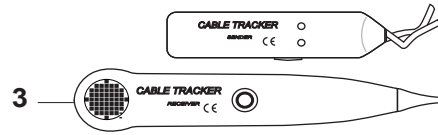

G GARDENA R70/80Li ACCESSORIES