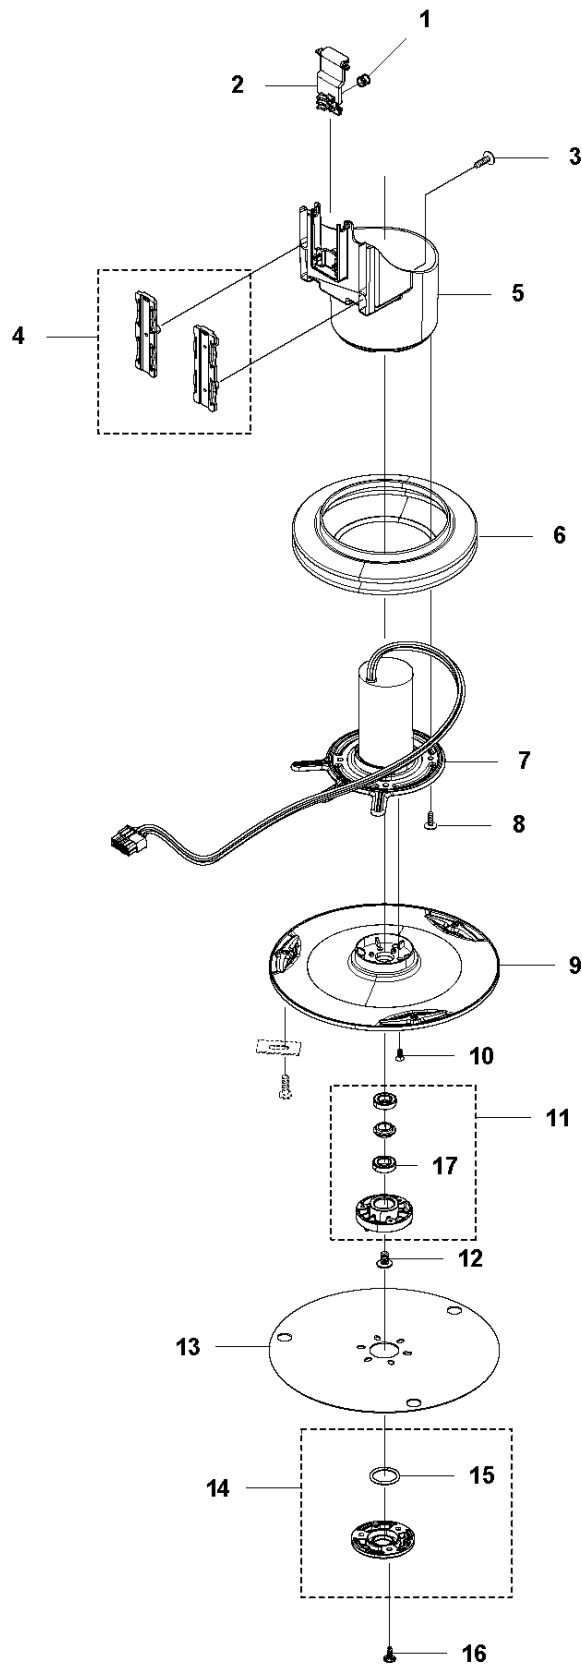

F AUTOMOWER 550 EPOS
BLADE MOTOR & CUTTING EQUIPMENT

BLADE MOTOR & CUTTING EQUIPMENT

AUTOMOWER 550 EPOS

Ref	Part No	Description	Remark	QTY KIT	
1	580 62 44-01	SPRING	Spring	1	
2	579 56 46-01	LINK	Link	1	
3	575 54 33-14	SCREW	Screw	3	
4	581 62 18-01	BEARING KIT	Bearing KIT	1	
5	579 56 45-01	HOUSING	Housing	1	
6	579 66 64-03	BELLOWS	Bellows	1	
7	587 38 14-01	MOTOR ASSY	Cutting Motor ASSY	1	
8	575 54 33-14	SCREW	Screw	4	
9	598 81 44-01	CUTTING DISC	Cutting Disc	1	
10	590 50 87-01	SCREW	Screw	3	
11	588 42 17-02	BEARING HOUSING ASSY	Bearing Housing KIT	1	
12	535 07 60-01	SCREW	Screw	1	
13	597 44 98-01	SKID PLATE	Skid Plate	1	
14	587 44 96-01	COVER KIT	Bearing Cover KIT	1	
15	585 29 75-01	O-RING	O-Ring	1	
16	575 54 33-14	SCREW	Screw	3	
17	535 07 57-03	BALL BEARING	Ball Bearing	1	11
17	593 08 08-01	BALL BEARING	Ball Bearing Tube 50 pcs	1	11