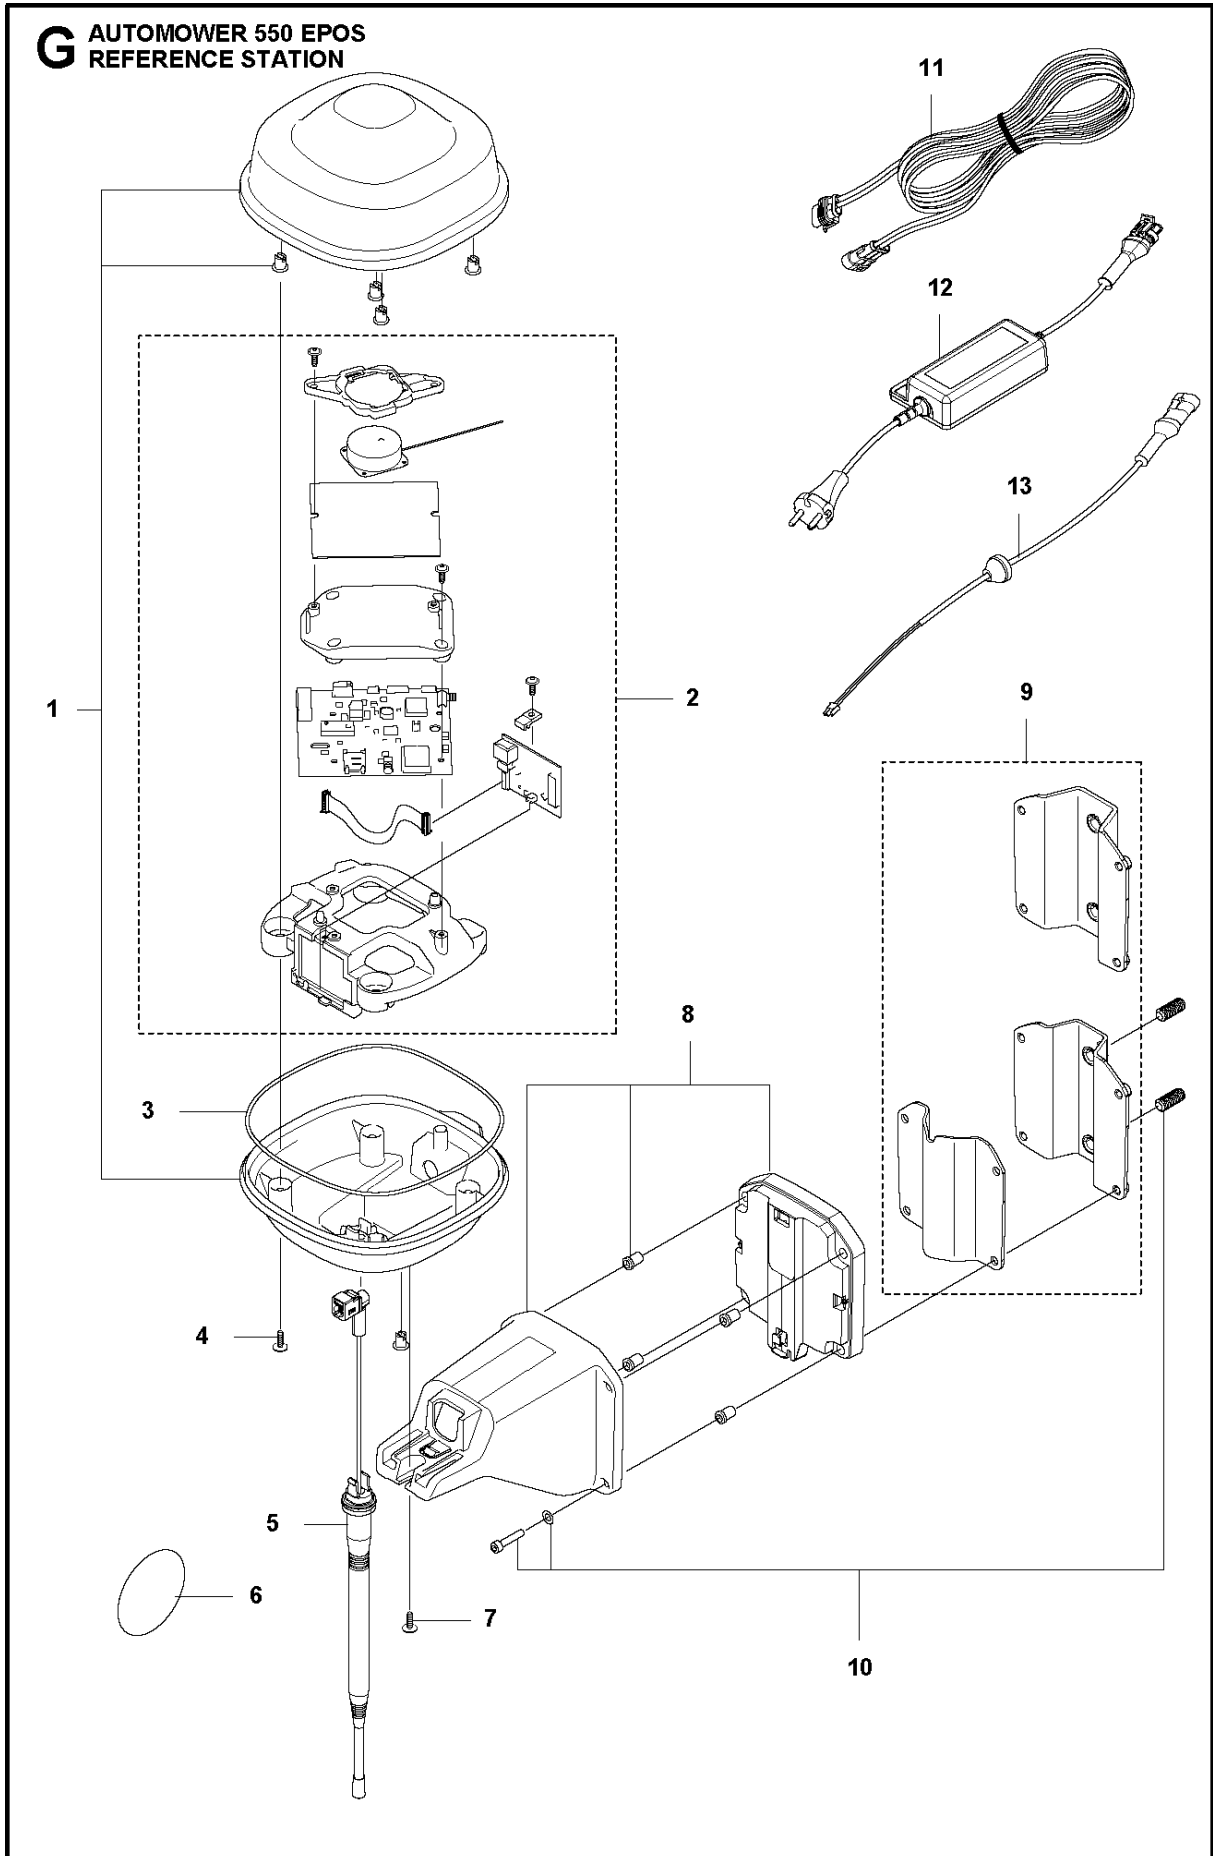

G AUTOMOWER 550 EPOS
REFERENCE STATION

REFERENCE STATION

AUTOMOWER 550 EPOS

Ref	Part No	Description	Remark	QTY KIT
1	529 44 01-01	HOUSING ASSY	Enclosure Kit	1
2	599 13 98-01	PRINTED CIRCUIT ASSY	RTK Sub Assy EU	1
2	599 13 98-02	PRINTED CIRCUIT ASSY	RTK Sub Assy US	1
3	599 91 18-01	SEAL	EPDM Seal	1
4	599 63 19-01	SCREW ITXPANM	Screw	4
5	598 96 05-02	ANTENNA	Antenna	1
6	577 75 37-02	AIR FILTER	Air Filter, Goretext 14mm 10 pcs	1
7	588 22 22-01	SCREW ITXPANM	Screw	1
8	529 41 32-01	ARM	Link Arm kit	1
9	529 65 07-01	BRACKET	Post Bracker Kit	1
10	599 66 15-01	PACKING ASSY	Fixing Kit	1
11	579 82 51-01	CABLE ASSY	Low Voltage Cable, 20 m	1
11	579 82 51-02	CABLE ASSY	Low Voltage Cable, 10 m	1
11	579 82 51-03	CABLE ASSY	Low Voltage Cable, 3 m	1
11	579 82 51-04	CABLE ASSY	Low Voltage Cable, 5 m	1
12	593 16 36-01	POWER UNIT	Power Supply Unit EU	1
12	590 44 22-02	POWER UNIT	Power Supply Unit UK	1
12	590 44 22-03	POWER UNIT	Power Supply Unit CH	1
12	590 44 22-04	POWER UNIT	Power Supply Unit US	1
12	590 44 22-05	POWER UNIT	Power Supply Unit AU/NZ	1
13	598 93 65-01	WIRING ASSY	Power Cable	1