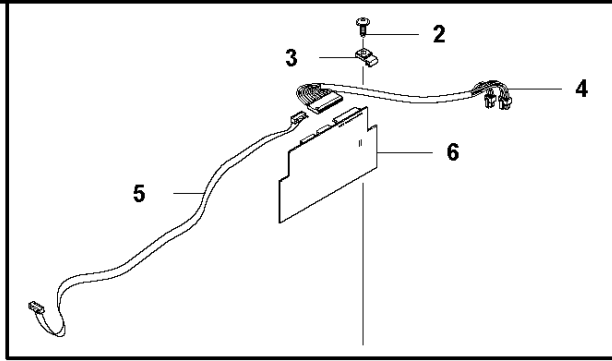

D AUTOMOWER 550 EPOS
CHASSIS LOWER

CHASSIS LOWER

AUTOMOWER 550 EPOS

Ref	Part No	Description	Remark	QTY	KIT
1	593 24 74-01	BATTERY	Battery	2	
2	575 54 33-14	SCREW	Screw	2	
3	579 52 94-01	CLAMP	Clamp	2	
4	580 61 44-02	WIRING ASSY	US-Extension Wiring	1	
5	579 70 86-01	WIRING ASSY	AUX Cable	1	
6	578 28 57-01	PRINTED CIRCUIT ASSY	Printed Circuit Ultrasonic	1	
7	579 70 87-01	WIRING ASSY	Switch On-Off	1	
8	596 49 47-01	HOLDER KIT	Holder Kit	1	
9	574 45 01-01	SCREW ITXPANT	Screw	5	
10	580 68 29-01	HOLDER	Holder Twist Lock	3	
11	575 54 33-14	SCREW	Screw	2	
12	579 52 94-01	CLAMP	Clamp	2	
13	593 83 06-01	PRINTED CIRCUIT ASSY	Main board	1	
14	588 81 84-02	WIRING ASSY	LED-Extension Wiring	1	
15	579 70 82-01	WIRING ASSY	Sensor Cable	1	
16	575 54 33-14	SCREW	Screw	2	
17	579 52 94-01	CLAMP	Clamp	2	
18	592 85 27-01	PRINTED CIRCUIT ASSY	Printed Circuit Loop Sensor	1	
19	580 37 07-02	WIRING ASSY	Charging Table	1	
20	575 54 33-14	SCREW	Screw	2	
21	581 55 61-01	SPRING	Spring	2	
22	579 70 80-01	WIRING ASSY	Height Adjustment Wiring	1	
23	575 54 33-14	SCREW	Screw	1	
24	579 52 94-01	CLAMP	Clamp	1	
25	579 72 85-02	PRINTED CIRCUIT ASSY	Printed Circuit Height Adjustment	1	
26	574 87 47-05	SEALING STRIP	Sealing Strip (1 pcs, Ø5 mm)	1	27
27	583 94 45-02	CHASSIS KIT	Chassis KIT	1	
28	575 54 33-14	SCREW	Screw	4	
29	501 06 83-01	MOTOR ASSY	Motor KIT	1	
30	581 62 12-02	PLUG KIT	Plug KIT	1	
31	734 11 37-41	WASHER	Washer	1	
32	574 45 01-01	SCREW ITXPANT	Screw	1	
33	581 62 16-01	SCREW KIT	Gear KIT	1	
34	591 20 36-01	WIRING ASSY	Battery	1