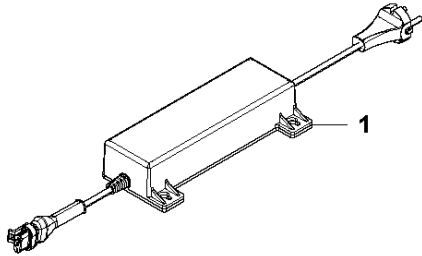

**AUTOMOWER 550 EPOS
INSTALLATION ACCESSORIES**

INSTALLATION ACCESSORIES

AUTOMOWER 550 EPOS

Ref	Part No	Description	Remark	QTY KIT
1	590 44 25-01	POWER UNIT	Power Supply Unit EU	1
1	590 44 25-02	POWER UNIT	Power Supply Unit UK	1
1	590 44 25-03	POWER UNIT	Power Supply Unit CH	1
1	590 44 25-04	POWER UNIT	Power Supply Unit US	1
1	590 44 25-05	POWER UNIT	Power Supply Unit AU/NZ	1
2	595 08 44-01	BLADE SET	Endurance Blades, Blister pack 6 pcs incl. Screws	1
2	595 08 44-02	BLADE SET	Endurance Blades, 45 pcs incl. Screws	1
2	595 08 44-03	BLADE SET	Endurance Blades, 300 pcs incl. Screws	1
2	599 80 52-01	BLADE SET	Endurance HSS Blades 6 pcs incl. Screws	1
2	599 80 52-02	BLADE SET	Endurance HSS Blades 45 pcs incl. Screws	1
2	599 80 52-03	BLADE SET	Endurance HSS Blades 300 pcs incl. Screws	1
3	577 86 46-03	BLADE SET	Blades 9 pcs incl. Screws	1
3	577 60 65-05	BLADE SET	Blades 45 pcs incl. Screws	1
3	577 60 66-04	BLADE SET	Blades 300 pcs incl. Screws	1
4	588 76 50-04	CABLE	Low Voltage Cable, 20 m	1
4	588 76 50-05	CABLE	Low Voltage Cable, 10 m	1
5	588 76 50-06	CABLE	Low Voltage Cable, 3 m	1
6	597 43 58-01	ANCHOR	6 pcs+Key	1
7	596 33 98-01	TOOL	Bit for Automower blades MOQ 5 pcs	1