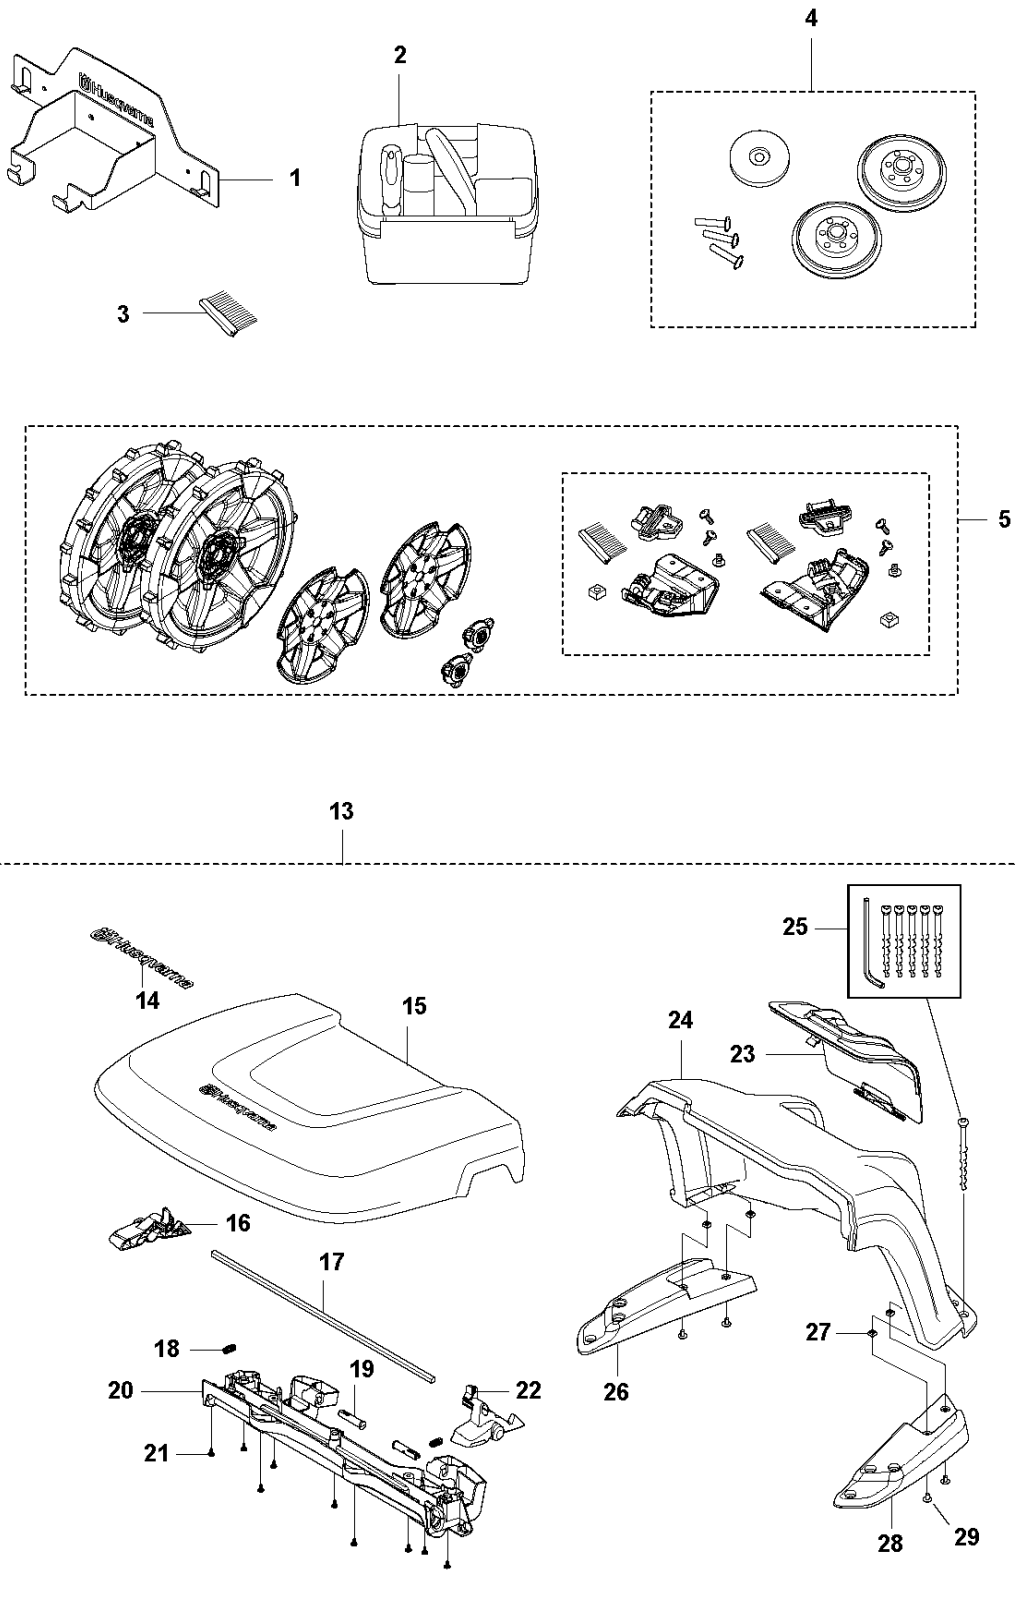

J AUTOMOWER 550 EPOS
ACCESSORIES

ACCESSORIES

AUTOMOWER 550 EPOS

Ref	Part No	Description	Remark	QTY	KIT
1	585 01 97-02	WALL HANGER	Wall Hanger	1	
2	590 85 51-01	KIT	Maintenance and Cleaning KIT	1	
3	581 98 20-02	BRUSH KIT	Brush, 6pcs	1	
4	597 49 63-02	ADAPTER	Fairway KIT	1	
5	581 88 97-02	WHEEL KIT	Rear Wheel Kit incl Brush Kit	1	
13	585 01 94-01	HOUSING	House KIT	1	
13	585 01 94-10	HOUSING	House KIT US	1	
14	577 46 90-01	DECAL	Decal	1	13
15	586 88 58-01	KIT	Cover Lid	1	13
16	585 32 40-02	HANDLE	Handle Left	1	13
17	585 32 41-01	ROD	Rod	1	13
18	580 51 14-01	SPRING	Spring	2	13
19	585 34 15-01	HINGE PIN	Hinge Pin	2	13
20	585 34 16-01	BEAM	Beam	1	13
21	575 54 33-14	SCREW	Screw	9	13
22	585 32 40-01	HANDLE	Handle Right	1	13
23	585 32 36-01	HATCH	Hatch	1	13
24	585 32 34-01	COVER	Cover Base	1	13
25	597 43 58-01	ANCHOR	6 pcs+Key	1	13
26	585 32 38-02	SUPPORT	Support Base Left	1	13
27	503 22 66-01	SQUARE NUT	Square Nut	4	13
28	585 32 38-01	SUPPORT	Support Base Right	1	13
29	535 12 93-03	SCREW IHPANM	Screw	4	13