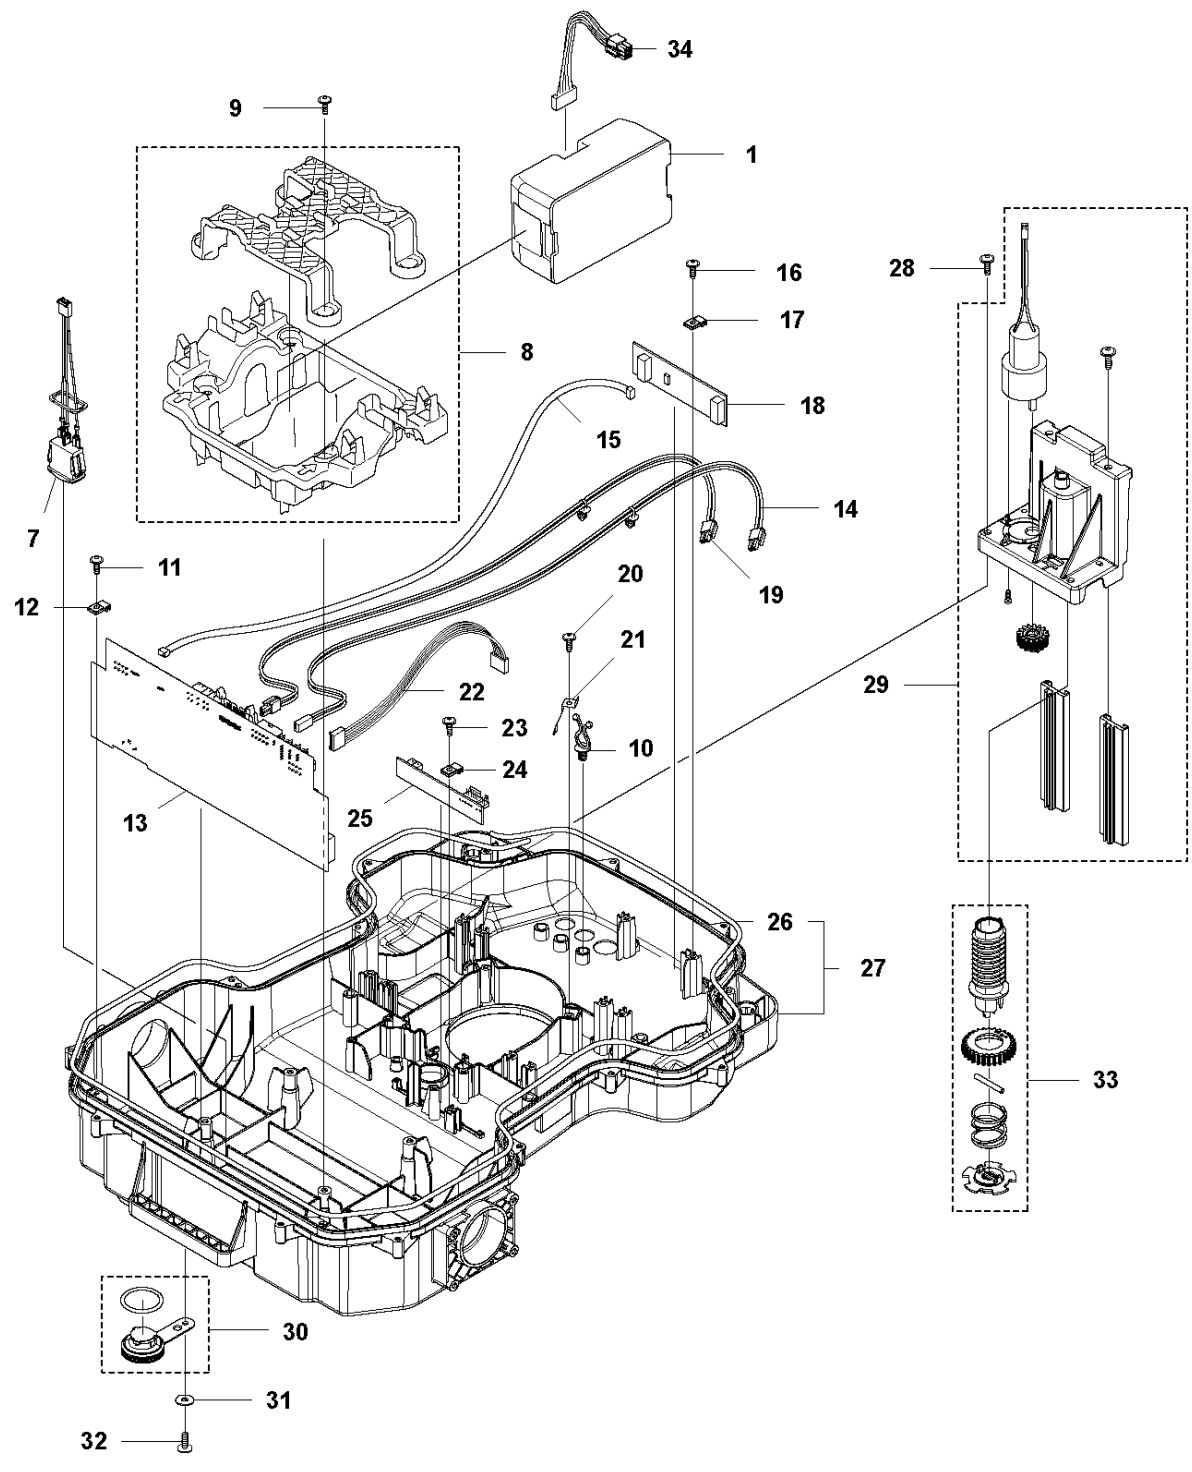

D AUTOMOWER 550 EPOS
CHASSIS LOWER

CHASSIS LOWER

AUTOMOWER 550 EPOS

Ref	Part No	Description	Remark	QTY	KIT
1	593 24 74-01	BATTERY	Battery	2	
2	575 54 33-14	SCREW	Screw	2	
3	579 52 94-01	CLAMP	Clamp	2	
4	580 61 44-02	WIRING ASSY	US-Extension Wiring	1	
5	579 70 86-01	WIRING ASSY	AUX Cable	1	
6	578 28 57-01	PRINTED CIRCUIT ASSY	Printed Circuit Ultrasonic	1	
7	579 70 87-01	WIRING ASSY	Switch On-Off	1	
8	596 49 47-01	HOLDER KIT	Holder Kit	1	
9	574 45 01-01	SCREW ITXPANT	Screw	5	
10	580 68 29-01	HOLDER	Holder Twist Lock	3	
11	575 54 33-14	SCREW	Screw	2	
12	579 52 94-01	CLAMP	Clamp	2	
13	593 83 06-01	PRINTED CIRCUIT ASSY	Main board	1	
14	588 81 84-02	WIRING ASSY	LED-Extension Wiring	1	
15	579 70 82-01	WIRING ASSY	Sensor Cable	1	
16	575 54 33-14	SCREW	Screw	2	
17	579 52 94-01	CLAMP	Clamp	2	
18	592 85 27-01	PRINTED CIRCUIT ASSY	Printed Circuit Loop Sensor	1	
19	580 37 07-02	WIRING ASSY	Charging Table	1	
20	575 54 33-14	SCREW	Screw	2	
21	581 55 61-01	SPRING	Spring	2	
22	579 70 80-01	WIRING ASSY	Height Adjustment Wiring	1	
23	575 54 33-14	SCREW	Screw	1	
24	579 52 94-01	CLAMP	Clamp	1	
25	579 72 85-02	PRINTED CIRCUIT ASSY	Printed Circuit Height Adjustment	1	
26	574 87 47-05	SEALING STRIP	Sealing Strip (1 pcs, Ø5 mm)	1	27
27	583 94 45-02	CHASSIS KIT	Chassis KIT	1	
28	575 54 33-14	SCREW	Screw	4	
29	501 06 83-01	MOTOR ASSY	Motor KIT	1	
30	581 62 12-02	PLUG KIT	Plug KIT	1	
31	734 11 37-41	WASHER	Washer	1	
32	574 45 01-01	SCREW ITXPANT	Screw	1	
33	581 62 16-01	SCREW KIT	Gear KIT	1	
34	591 20 36-01	WIRING ASSY	Battery	1