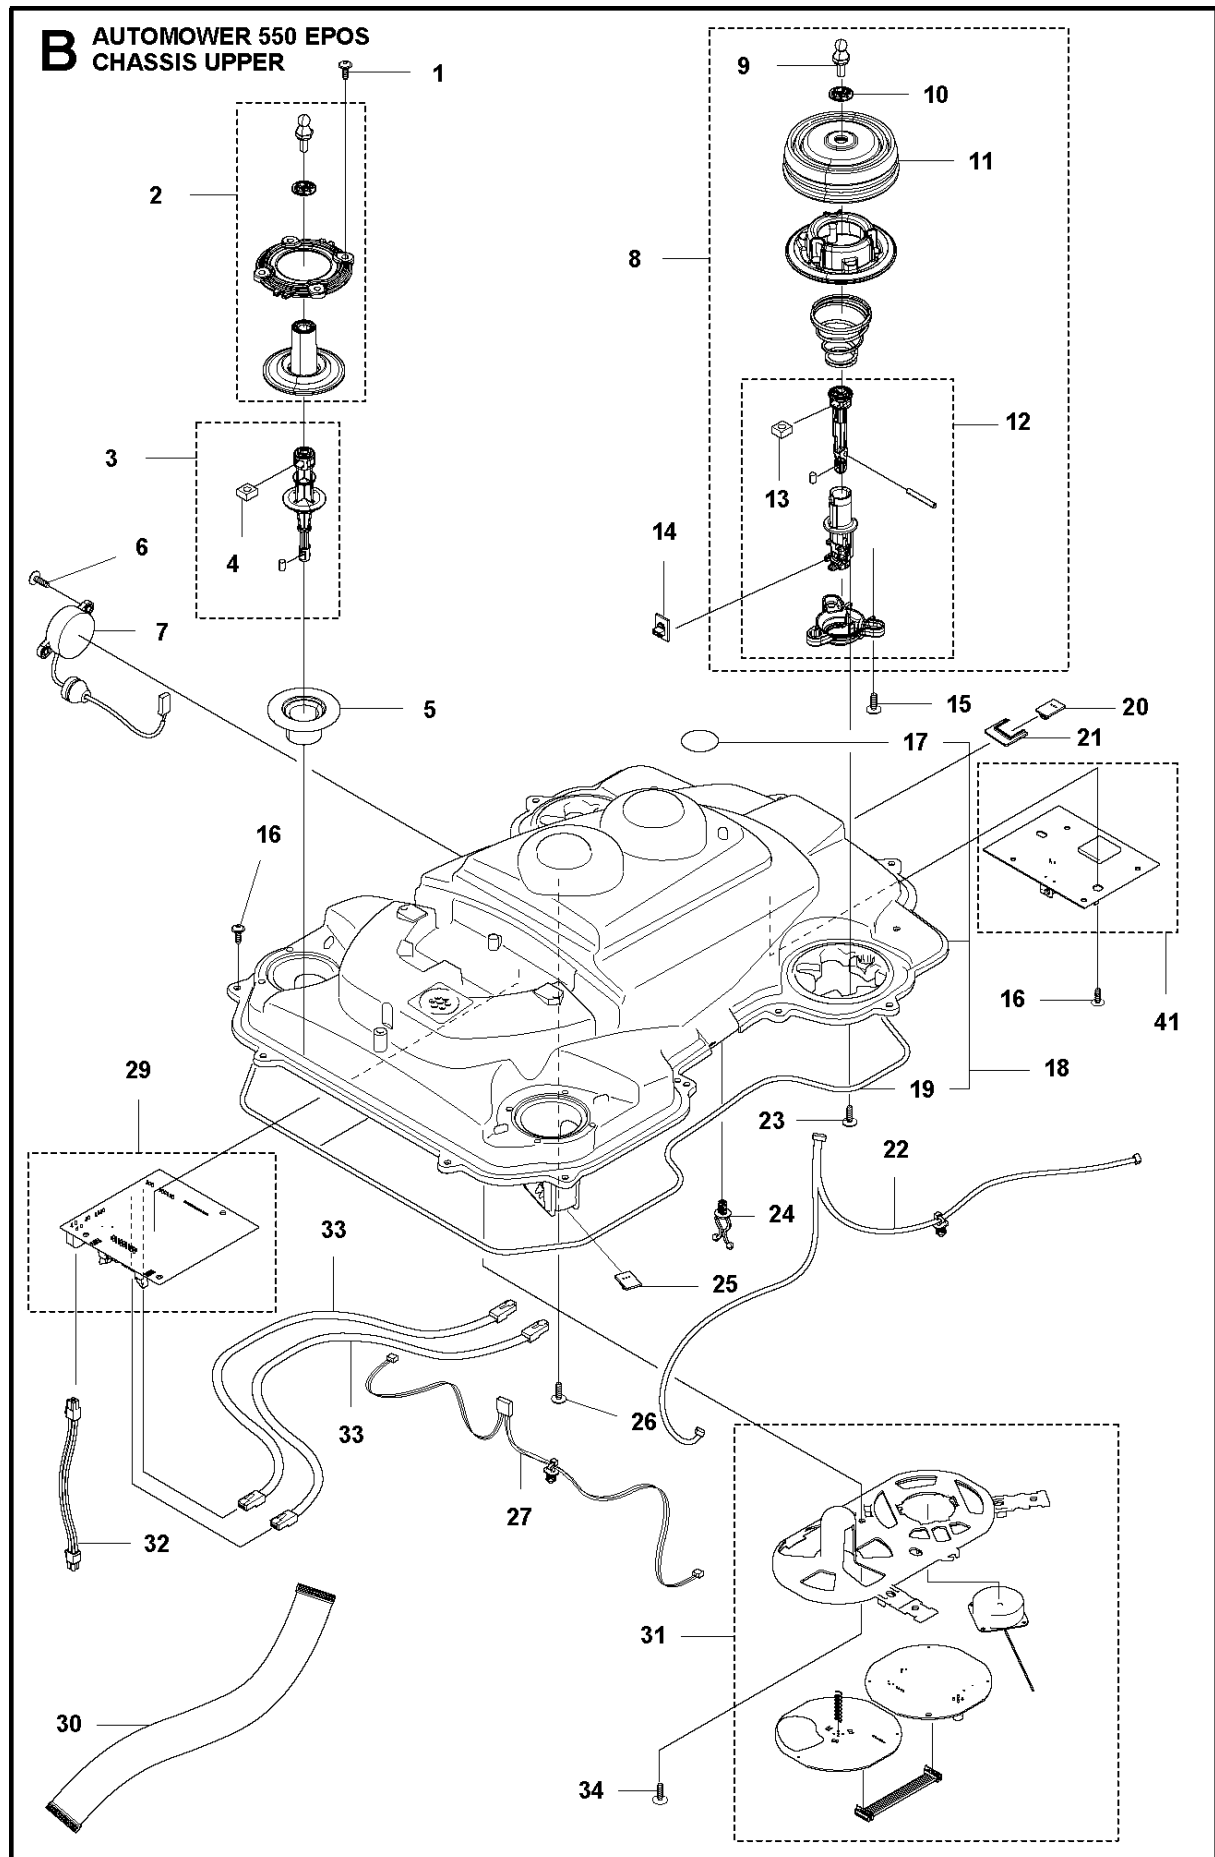

SPARE PARTS LIST

ROBOTIC LAWN MOWERS

AUTOMOWER 550 EPOS

A AUTOMOWER 550 EPOS
COVER

COVER

AUTOMOWER 550 EPOS

Ref	Part No	Description	Remark	QTY	KIT
1	501 06 52-01	WIRING ASSY	Ultra Sonic Sensor	1	
2	598 90 52-01	FRONT COVER	Cover Top Orange	1	
3	598 90 53-01	REAR COVER	Cover Top Grey, 550 EPOS	1	
4	587 42 35-01	DECAL	Decal Crown	1	15
5	595 31 22-02	WIRING ASSY	Led Lights Orange	1	
6	585 53 92-04	CABLE ASSY	Charging Plate Wiring	1	
7	501 06 56-02	HOLDER ASSY	Holder ASSY	1	
8	575 54 33-14	SCREW	Screw	1	
9	588 22 52-02	BUMPER	Bumper ASSY	1	
11	574 45 01-01	SCREW ITPANT	Screw	12	
12	581 90 31-02	BRUSH KIT	Brush KIT (brackets and brushes, 6 pcs)	1	
13	581 98 20-02	BRUSH KIT	Brush, 6 pcs	1	12
14	575 54 33-14	SCREW	Screw	2	
15	501 06 11-02	BODY ASSY	Body Kit	1	
16	580 52 68-01	CAP	Snaploc	1	15

C AUTOMOWER 550 EPOS
CENTER CONSOL

CENTER CONSOL

AUTOMOWER 550 EPOS

Ref	Part No	Description	Remark	QTY KIT
1	599 47 72-01	BUTTON	Button Start/Stop	1
2	599 47 70-01	CONSOLE	Console Rear	1
3	599 47 74-01	LID	Lid Stop/Start button	1
4	589 33 62-01	SUPPORT	Support	1
5	599 21 27-01	HOUSING ASSY	Stop Button LED Assy	1
7	575 54 33-14	SCREW	Screw	2
8	599 62 88-01	SPRING	Spring Lid	1