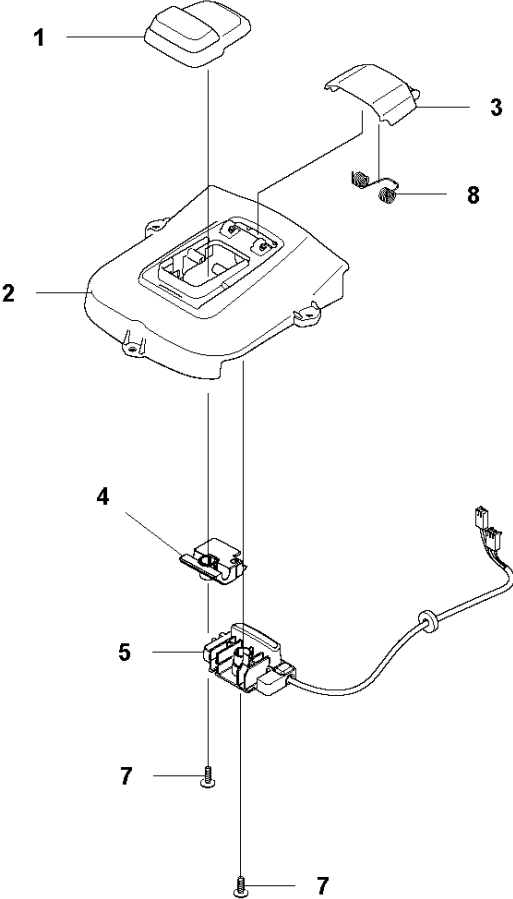

SPARE PARTS LIST

ROBOTIC LAWN MOWERS

AUTOMOWER 550 EPOS

A AUTOMOWER 550 EPOS
COVER

COVER

AUTOMOWER 550 EPOS

Ref	Part No	Description	Remark	QTY	KIT
1	501 06 52-01	WIRING ASSY	Ultra Sonic Sensor	1	
2	598 90 52-01	FRONT COVER	Cover Top Orange	1	
3	598 90 53-01	REAR COVER	Cover Top Grey, 550 EPOS	1	
4	587 42 35-01	DECAL	Decal Crown	1	15
5	595 31 22-02	WIRING ASSY	Led Lights Orange	1	
6	585 53 92-04	CABLE ASSY	Charging Plate Wiring	1	
7	501 06 56-02	HOLDER ASSY	Holder ASSY	1	
8	575 54 33-14	SCREW	Screw	1	
9	588 22 52-02	BUMPER	Bumper ASSY	1	
11	574 45 01-01	SCREW ITPANT	Screw	12	
12	581 90 31-02	BRUSH KIT	Brush KIT (brackets and brushes, 6 pcs)	1	
13	581 98 20-02	BRUSH KIT	Brush, 6 pcs	1	12
14	575 54 33-14	SCREW	Screw	2	
15	501 06 11-02	BODY ASSY	Body Kit	1	
16	580 52 68-01	CAP	Snaploc	1	15

C AUTOMOWER 550 EPOS
CENTER CONSOL

CENTER CONSOL

AUTOMOWER 550 EPOS

Ref	Part No	Description	Remark	QTY KIT
1	599 47 72-01	BUTTON	Button Start/Stop	1
2	599 47 70-01	CONSOLE	Console Rear	1
3	599 47 74-01	LID	Lid Stop/Start button	1
4	589 33 62-01	SUPPORT	Support	1
5	599 21 27-01	HOUSING ASSY	Stop Button LED Assy	1
7	575 54 33-14	SCREW	Screw	2
8	599 62 88-01	SPRING	Spring Lid	1