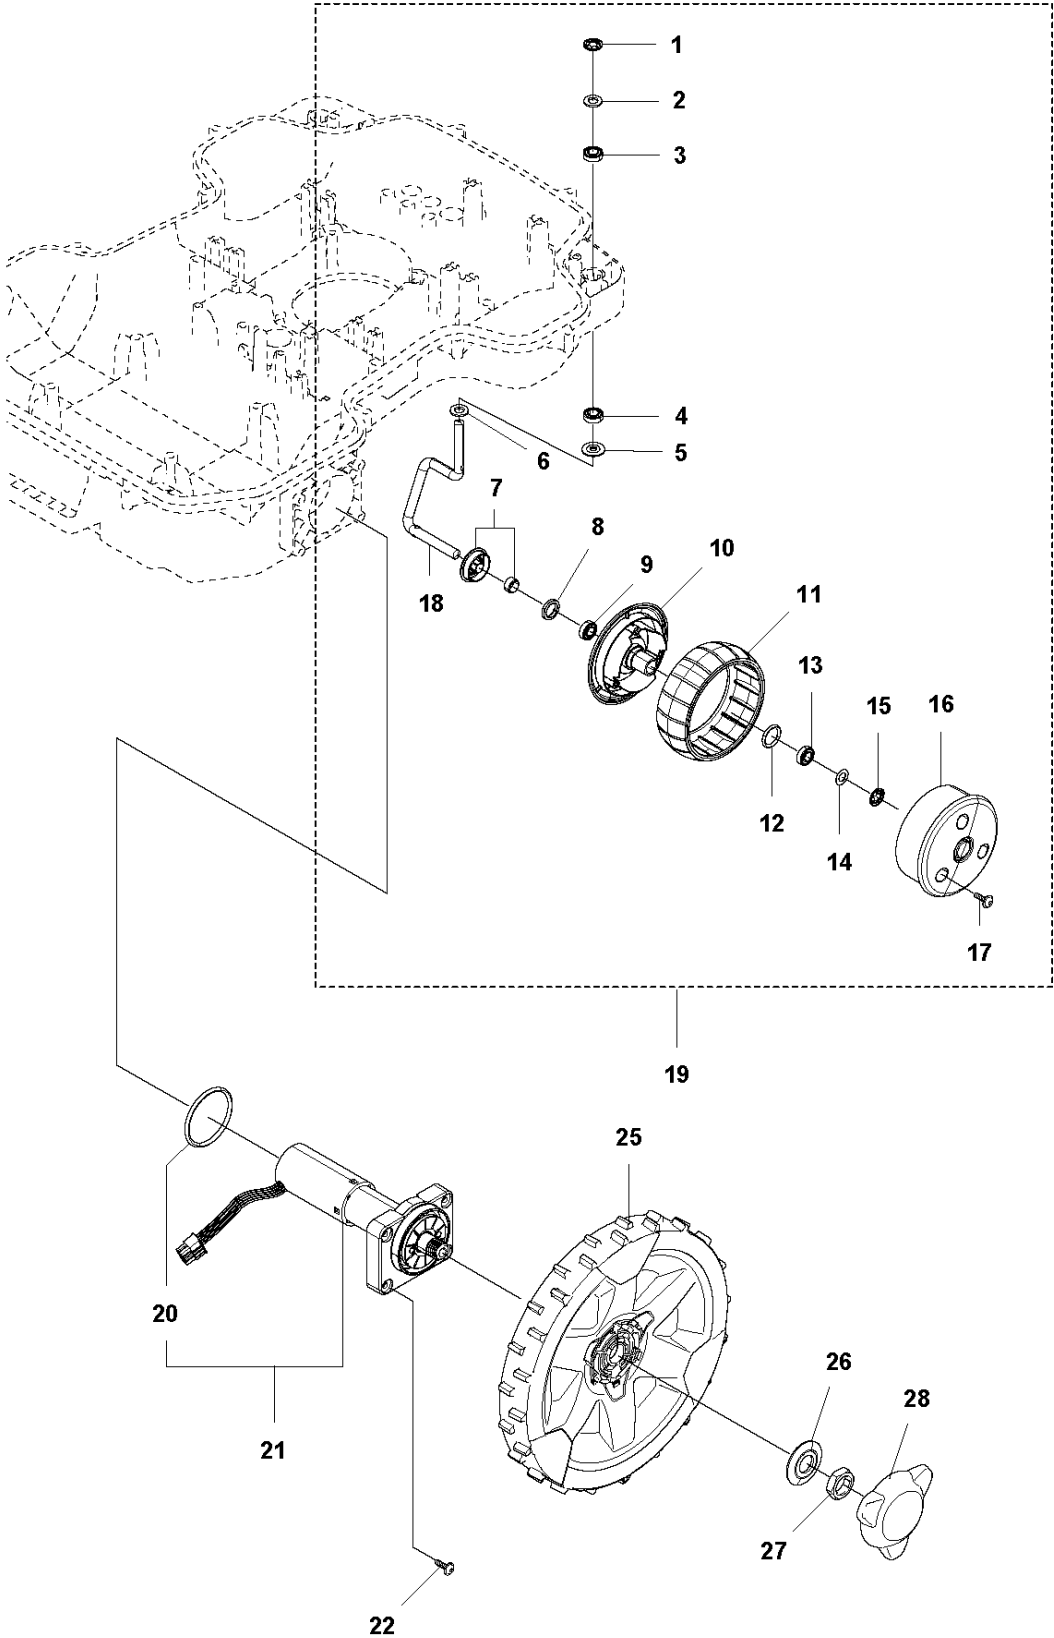

E AUTOMOWER 550 EPOS
WHEELS & TIRES

WHEELS & TIRES

AUTOMOWER 550 EPOS

Ref	Part No	Description	Remark	QTY	KIT
1	576 01 93-02	LOCKWASHER	Lock Washer	2	19
2	580 76 46-01	WASHER	Washer	2	19
3	597 79 56-01	BALL BEARING	Tube 50 pcs	1	19
3	580 60 51-01	BALL BEARING	Ball Bearing	2	19
4	597 79 56-01	BALL BEARING	Tube 50 pcs	1	19
4	580 60 51-01	BALL BEARING	Ball Bearing	2	19
5	535 08 78-03	WASHER	Washer	2	19
6	580 76 46-01	WASHER	Washer	2	19
7	581 62 15-01	SHIELD KIT	Shield KIT	2	19
8	580 48 71-01	SEALING	Sealing	2	19
9	597 79 56-01	BALL BEARING	Tube 50 pcs	1	19
9	580 60 51-01	BALL BEARING	Ball Bearing	2	19
10	579 45 71-01	WHEEL	Wheel Inside	2	19
11	574 44 98-01	WHEEL	Tire	2	19
12	580 44 51-01	O-RING	O-Ring	2	19
13	597 79 56-01	BALL BEARING	Tube 50 pcs	1	19
13	580 60 51-01	BALL BEARING	Ball Bearing	2	19
14	580 76 46-01	WASHER	Washer	2	19
15	576 01 93-02	LOCKWASHER	Lock Washer	2	19
16	579 45 72-01	WHEEL	Wheel Outside	2	19
17	575 54 33-14	SCREW	Screw	6	19
18	580 33 61-01	SPINDLE	Spindle	2	19
19	581 62 14-02	WHEEL KIT	Front Wheel KIT	2	
20	580 44 39-02	O-RING	O-Ring	2	
21	581 62 13-06	MOTOR KIT	Wheel Motor ASSY	2	
22	574 45 01-01	SCREW ITXPANT	Screw	8	
25	582 28 02-01	WHEEL ASSY	Rear Wheel	2	
26	586 21 06-01	WASHER	Washer	2	
27	731 43 24-01	HEXAGON THIN NUT	Thin Nut	2	
28	579 50 55-02	HUB CAP	Hub Cap	2