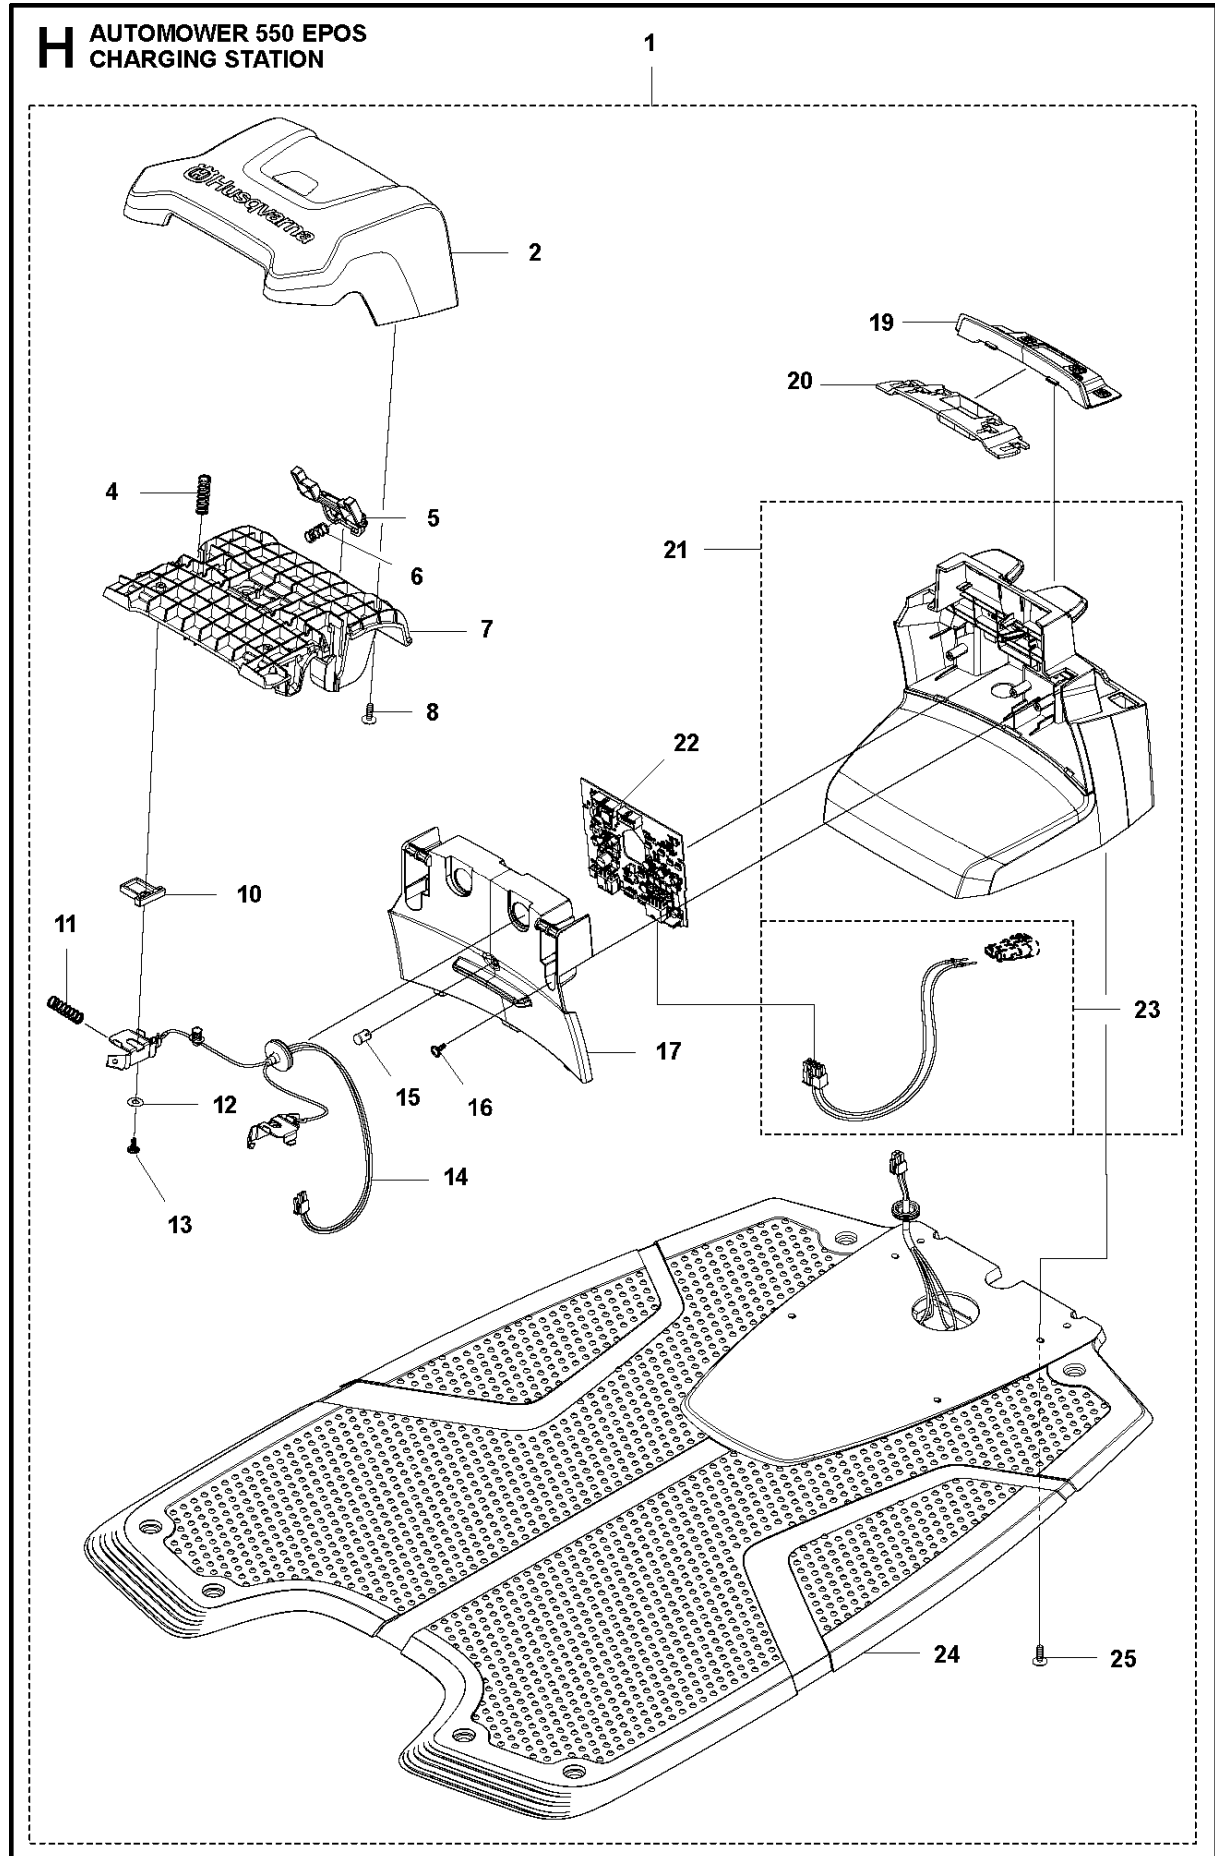

CHARGING STATION

AUTOMOWER 550 EPOS

Ref	Part No	Description	Remark	QTY KIT
1	598 91 40-02	CHARGING STATION	Charging Station	1
2	579 44 82-03	CAP	Cap	1
4	580 51 14-01	SPRING	Spring	2
5	579 46 24-02	BUTTON	Button □ Release	1
6	574 48 70-01	SPRING	Spring	1
7	579 45 80-04	FRAME	Frame	1
8	575 54 33-14	SCREW	Screw	4
10	579 46 05-02	SPACER	Distance	2
11	580 51 14-01	SPRING	Spring	2
12	734 11 37-41	WASHER	Washer	2
13	575 54 33-14	SCREW	Screw	2
14	585 53 95-02	CABLE ASSY	Loom Charging Contact	1
15	590 21 72-01	LENS	Lens	1
16	575 54 33-14	SCREW	Screw	2
17	579 45 97-04	LID	Lid	1
19	579 45 98-05	PANEL	Panel	1
20	579 45 99-01	HOLDER	Holder	1
21	531 03 20-01	HOUSING	Housing KIT	1
22	596 32 80-06	PRINTED CIRCUIT ASSY	Printed Circuit PCBA Charging station	1
23	588 47 89-02	CABLE KIT	Cable KIT	1
24	590 09 40-01	BASE ASSY	Charging Plate	1
25	575 54 33-14	SCREW	Screw	4