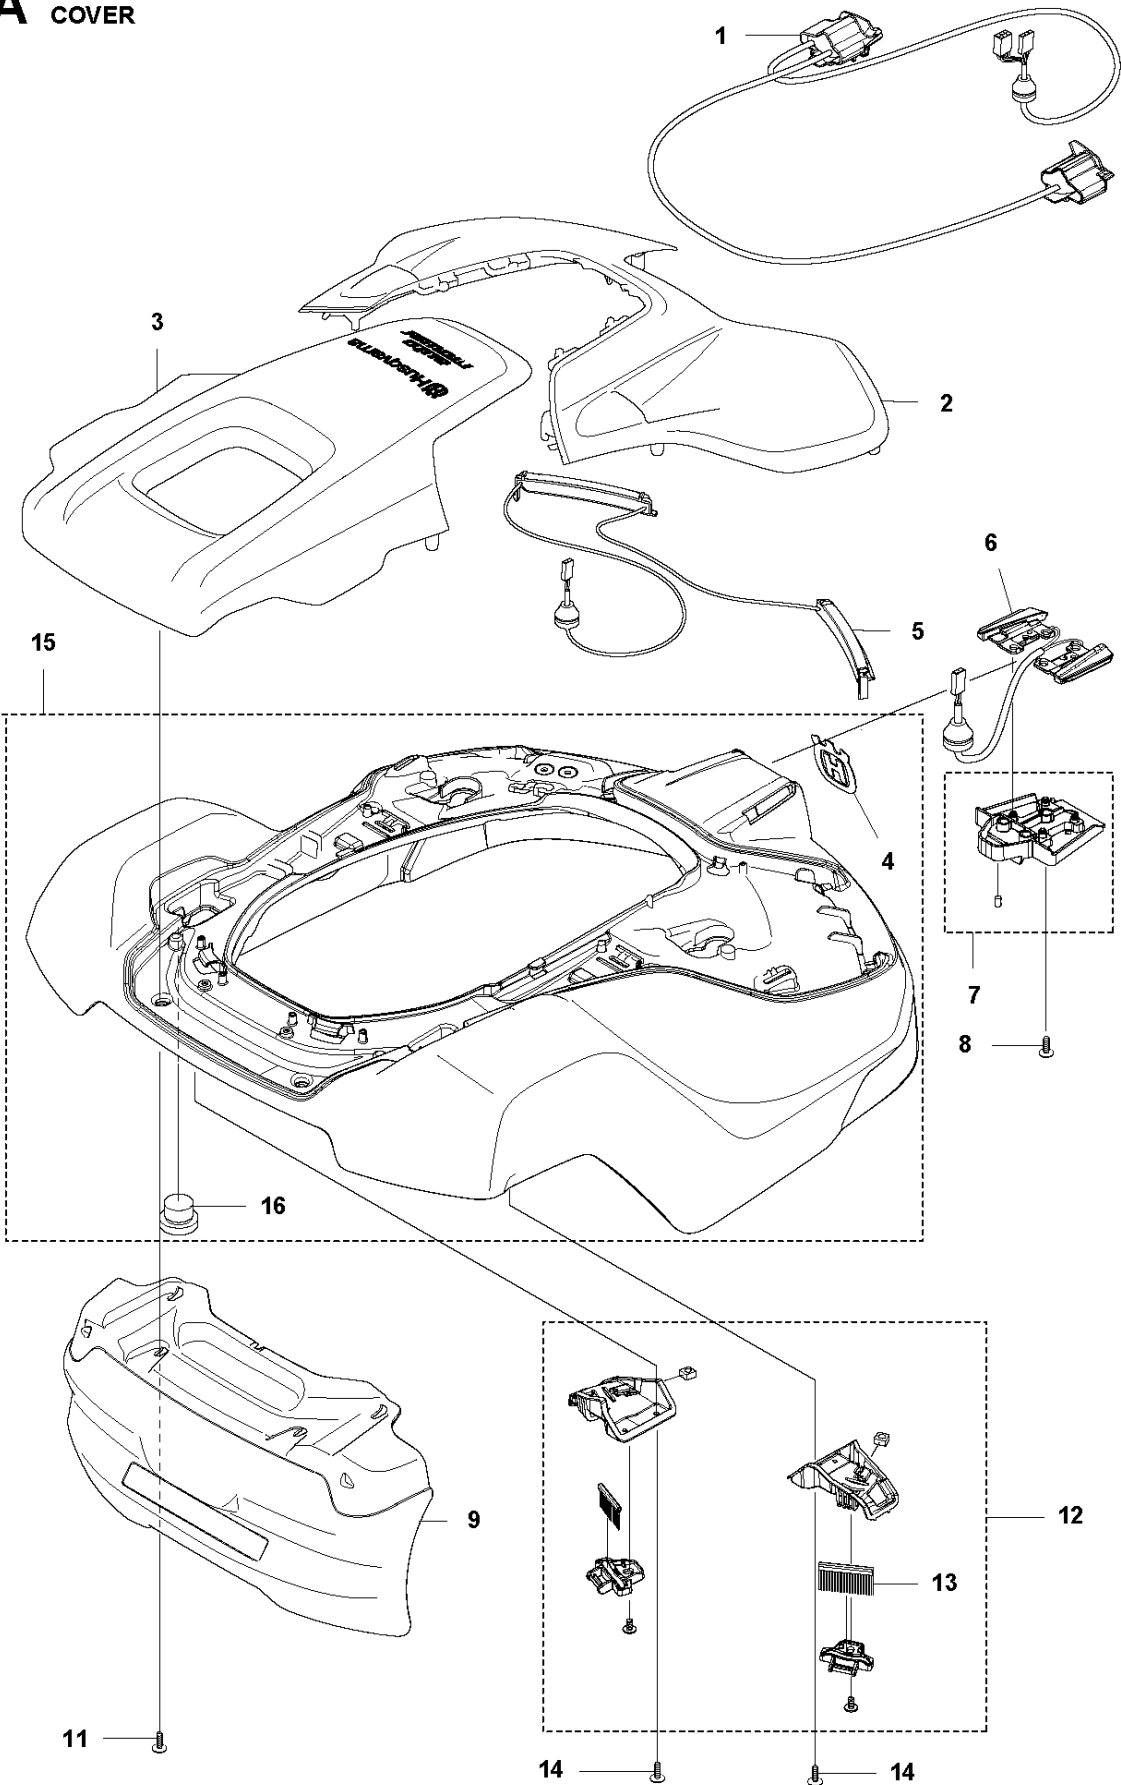

SPARE PARTS LIST

ROBOTIC LAWN MOWERS

AUTOMOWER 550 EPOS

A AUTOMOWER 550 EPOS
COVER

COVER

AUTOMOWER 550 EPOS

Ref	Part No	Description	Remark	QTY	KIT
1	501 06 52-01	WIRING ASSY	Ultra Sonic Sensor	1	
2	598 90 52-01	FRONT COVER	Cover Top Orange	1	
3	598 90 53-01	REAR COVER	Cover Top Grey, 550 EPOS	1	
4	587 42 35-01	DECAL	Decal Crown	1	15
5	595 31 22-02	WIRING ASSY	Led Lights Orange	1	
6	585 53 92-04	CABLE ASSY	Charging Plate Wiring	1	
7	501 06 56-02	HOLDER ASSY	Holder ASSY	1	
8	575 54 33-14	SCREW	Screw	1	
9	588 22 52-02	BUMPER	Bumper ASSY	1	
11	574 45 01-01	SCREW ITPANT	Screw	12	
12	581 90 31-02	BRUSH KIT	Brush KIT (brackets and brushes, 6 pcs)	1	
13	581 98 20-02	BRUSH KIT	Brush, 6 pcs	1	12
14	575 54 33-14	SCREW	Screw	2	
15	501 06 11-02	BODY ASSY	Body Kit	1	
16	580 52 68-01	CAP	Snaploc	1	15

C AUTOMOWER 550 EPOS
CENTER CONSOL

CENTER CONSOL

AUTOMOWER 550 EPOS

Ref	Part No	Description	Remark	QTY KIT
1	599 47 72-01	BUTTON	Button Start/Stop	1
2	599 47 70-01	CONSOLE	Console Rear	1
3	599 47 74-01	LID	Lid Stop/Start button	1
4	589 33 62-01	SUPPORT	Support	1
5	599 21 27-01	HOUSING ASSY	Stop Button LED Assy	1
7	575 54 33-14	SCREW	Screw	2
8	599 62 88-01	SPRING	Spring Lid	1