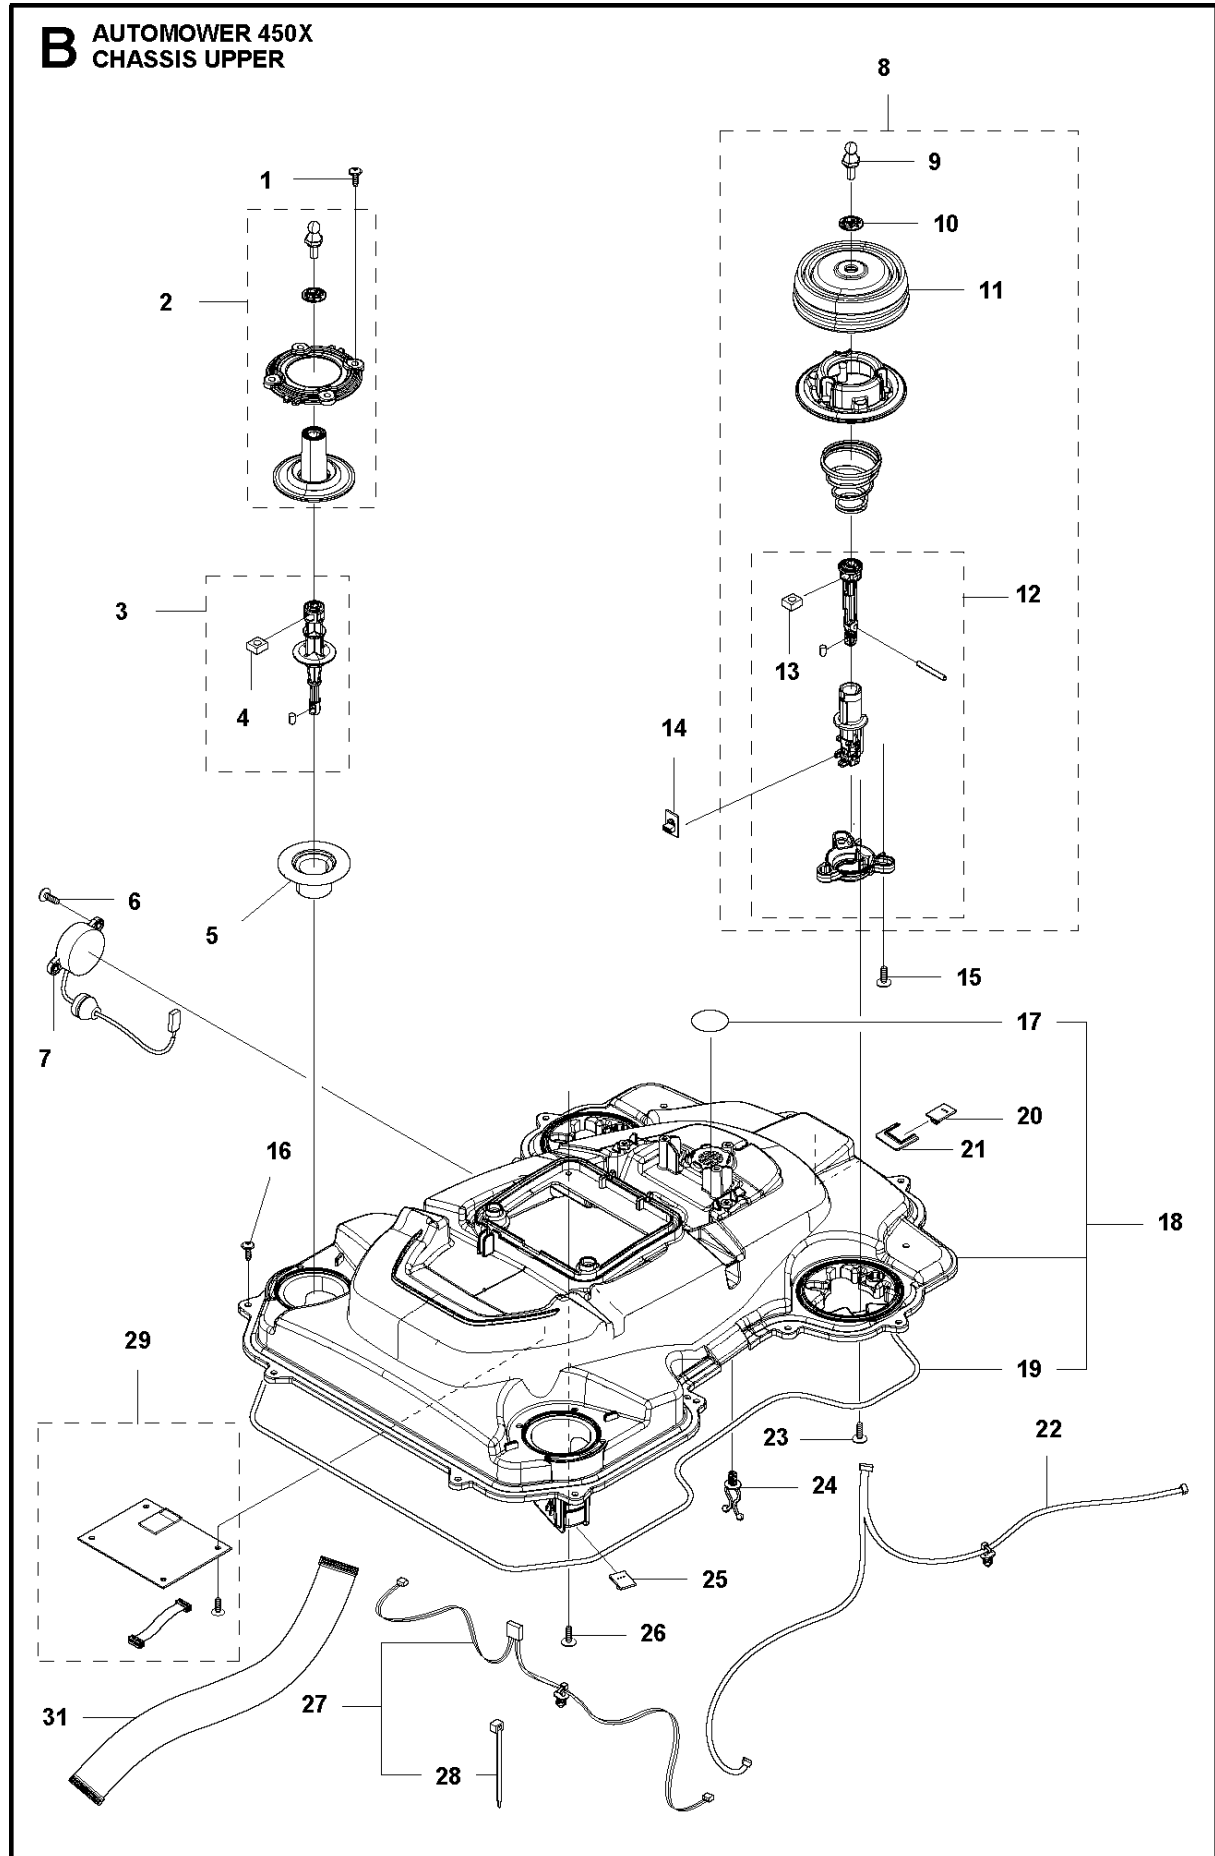

# SPARE PARTS LIST

ROBOTIC LAWN MOWERS

AUTOMOWER 450X, 2020-

**A** AUTOMOWER 450X  
COVER

## COVER

AUTOMOWER 450X, 2020-

Ref	Part No	Description	Remark	QTY KIT
1	588 79 91-01	BODY KIT	Top Cover Grey	1
1	588 79 91-02	BODY KIT	Top Cover White	1
1	588 79 91-03	BODY KIT	Top Cover Orange	1
2	501 06 51-01	WIRING ASSY	LED Lights	1
3	501 06 52-01	WIRING ASSY	US-Sensors	1
4	501 06 11-02	BODY ASSY	Body ASSY	1
5	585 53 92-04	CABLE ASSY	Charging Plate Wiring	1
6	501 06 56-02	HOLDER ASSY	Holder ASSY	1
7	575 54 33-14	SCREW	Screw	1
8	587 42 35-01	DECAL	Decal Crown	1
9	580 52 68-01	CAP	Cap Snaploc	4
10	501 61 06-01	CLAMP	Clips	1
11	501 06 50-01	BUMPER ASSY	Bumper ASSY	1
12	586 35 97-01	LABEL	Label Warning	1
13	574 45 01-01	SCREW ITPANT	Screw	10

## CENTER CONSOL

AUTOMOWER 450X, 2020-

Ref	Part No	Description	Remark	QTY KIT
1	588 79 75-04	COVER	Cover	1
2	579 45 85-03	HATCH	Hatch	1
3	579 45 81-01	BUTTON	Stop Button	1
4	575 54 33-14	SCREW	Screw	2
5	501 06 58-01	HINGE KIT	Hinge KIT	1
6	575 54 33-14	SCREW	Screw	2
7	579 62 79-02	KEYBOARD	Keyboard	1
8	583 94 37-02	COVER KIT	Cover ASSY	1
9	535 13 01-01	SPRING	Spring	2
10	574 87 47-06	SEALING STRIP	Sealing Strip (1 pcs, diam. 5 mm)	1
11	574 48 03-02	SWITCH	Switch	1
12	501 06 60-01	LOCK KIT	Locking Plate KIT	1
13	575 54 33-14	SCREW	Screw	1
14	575 54 33-14	SCREW	Screw	1
15	575 54 33-14	SCREW	Screw	3
16	581 62 07-01	SUPPORT KIT	Support KIT	1
17	592 91 04-01	PRINTED CIRCUIT ASSY	PCBA HMI	1