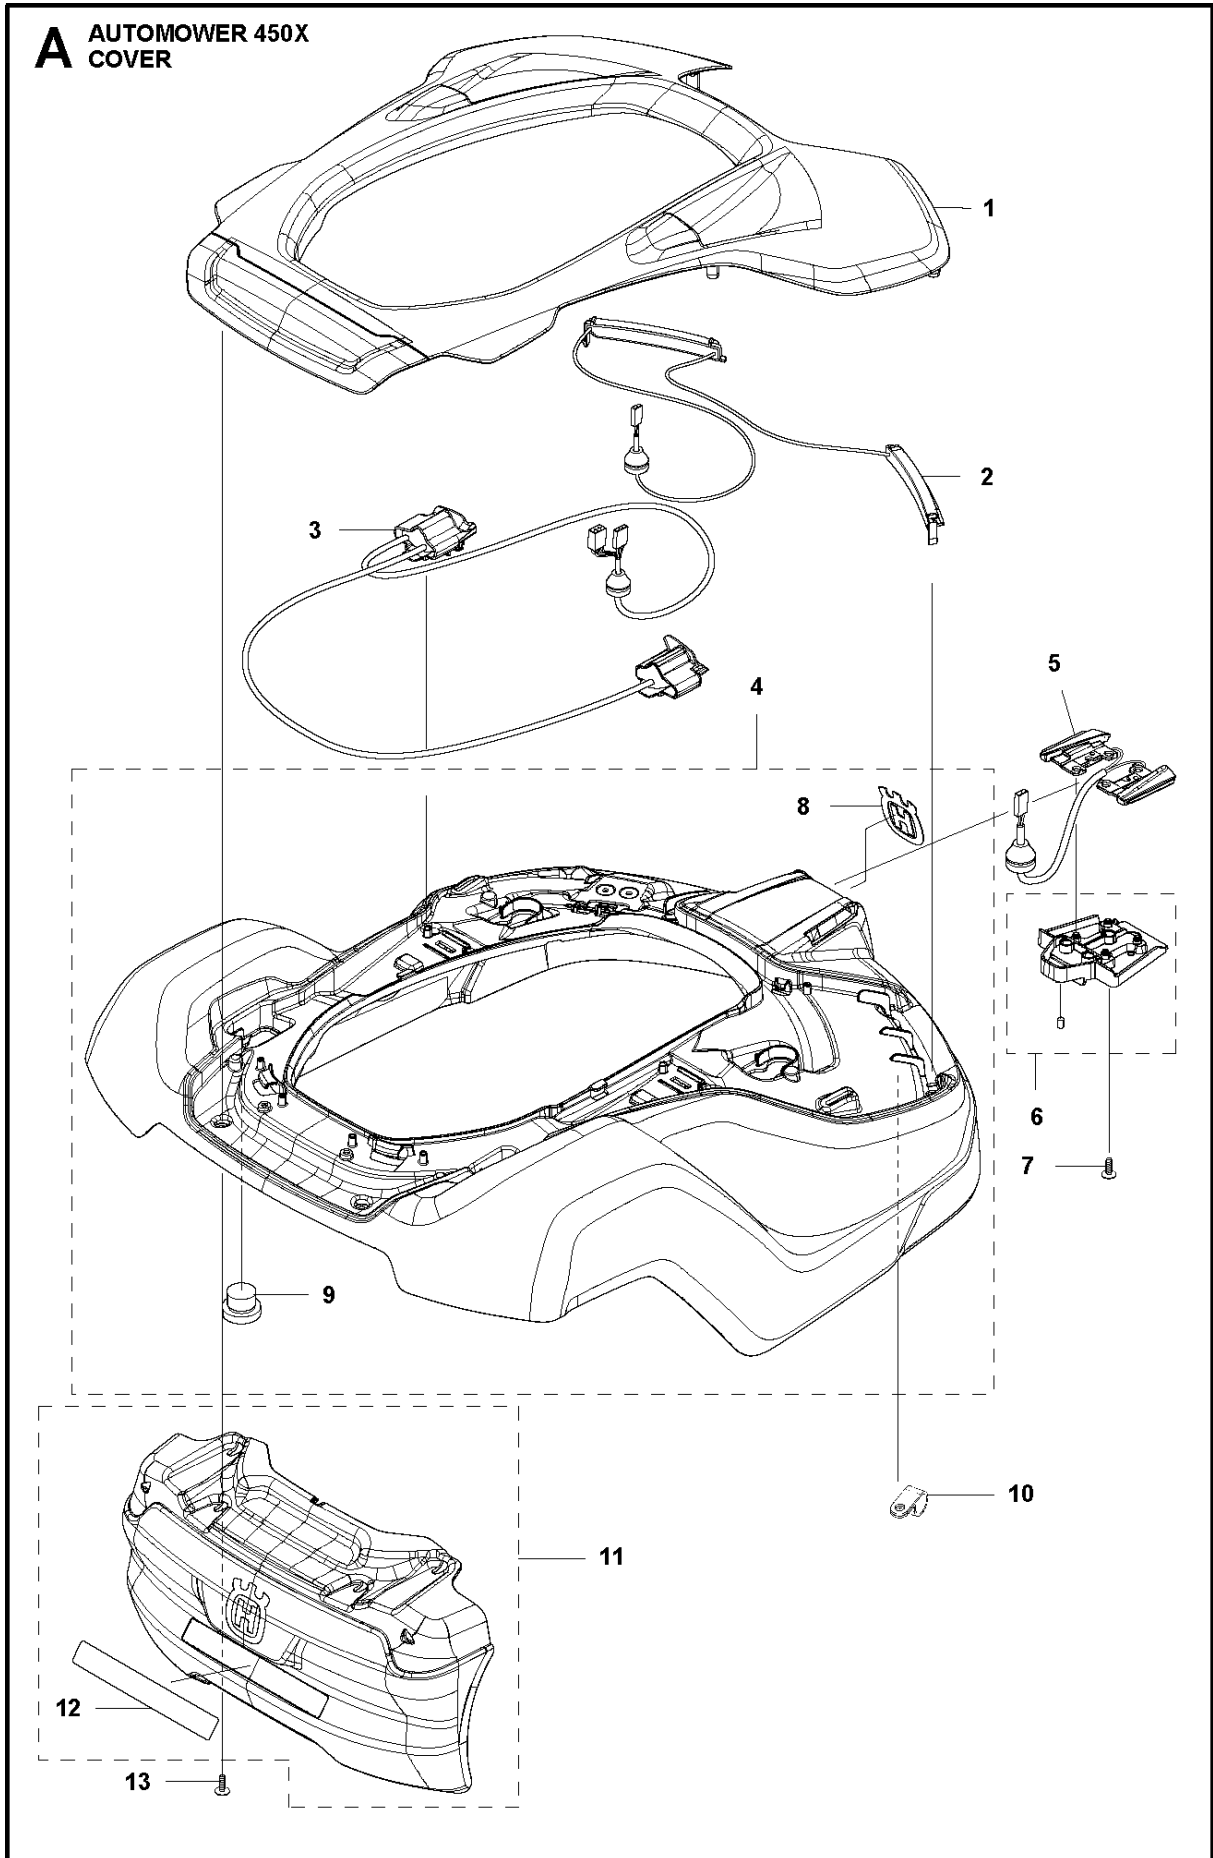

# SPARE PARTS LIST

ROBOTIC LAWN MOWERS

AUTOMOWER 450X, 2020-

**A** AUTOMOWER 450X  
COVER

## COVER

AUTOMOWER 450X, 2020-

Ref	Part No	Description	Remark	QTY KIT
1	588 79 91-01	BODY KIT	Top Cover Grey	1
1	588 79 91-02	BODY KIT	Top Cover White	1
1	588 79 91-03	BODY KIT	Top Cover Orange	1
2	501 06 51-01	WIRING ASSY	LED Lights	1
3	501 06 52-01	WIRING ASSY	US-Sensors	1
4	501 06 11-02	BODY ASSY	Body ASSY	1
5	585 53 92-04	CABLE ASSY	Charging Plate Wiring	1
6	501 06 56-02	HOLDER ASSY	Holder ASSY	1
7	575 54 33-14	SCREW	Screw	1
8	587 42 35-01	DECAL	Decal Crown	1
9	580 52 68-01	CAP	Cap Snaploc	4
10	501 61 06-01	CLAMP	Clips	1
11	501 06 50-01	BUMPER ASSY	Bumper ASSY	1
12	586 35 97-01	LABEL	Label Warning	1
13	574 45 01-01	SCREW ITPANT	Screw	10