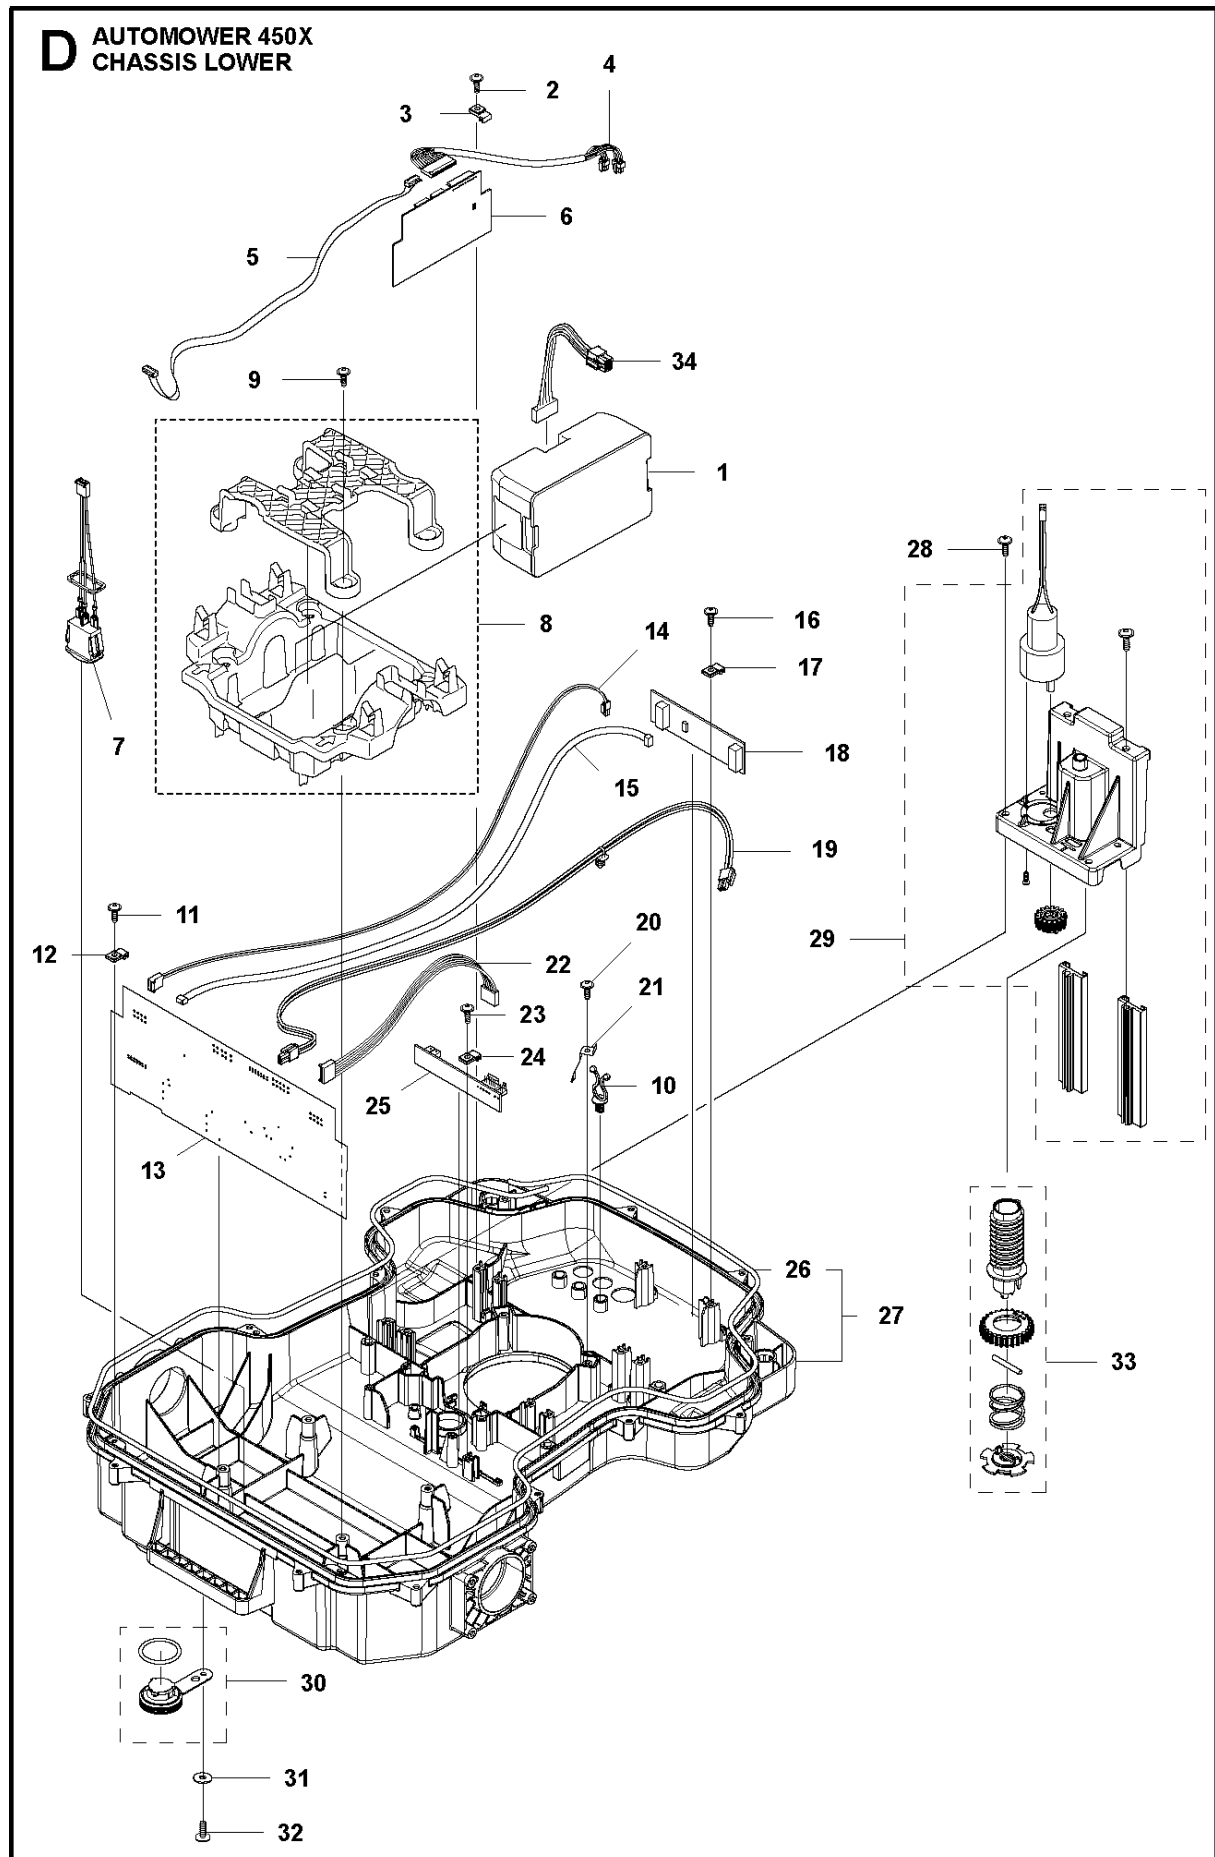

CHASSIS LOWER

AUTOMOWER 450X, 2020-

Ref	Part No	Description	Remark	QTY KIT
1	593 24 74-01	BATTERY	Battery	2
2	575 54 33-14	SCREW	Screw	2
3	579 52 94-01	CLAMP	Clamp	2
4	580 61 44-01	WIRING ASSY	US-Extension Wiring	1
5	579 70 86-01	WIRING ASSY	AUX Cable	1
6	578 28 57-01	PRINTED CIRCUIT ASSY	PCBA US	1
7	579 70 87-01	WIRING ASSY	Switch On-Off	1
8	596 49 47-01	HOLDER KIT	From Serial number ??-	1
9	574 45 01-01	SCREW ITPANT	Screw	5
10	580 68 29-01	HOLDER	Holder Twist Lock	7
11	575 54 33-14	SCREW	Screw	2
12	579 52 94-01	CLAMP	Clamp	2
13	592 85 26-01	PRINTED CIRCUIT ASSY	Main Board	1
14	588 81 84-02	WIRING ASSY	LED-Extension Wiring	1
15	579 70 82-01	WIRING ASSY	Sensor Cable	1
16	575 54 33-14	SCREW	Screw	2
17	579 52 94-01	CLAMP	Clamp	2
18	592 85 27-01	PRINTED CIRCUIT ASSY	PCBA Loop Sensor	1
19	580 37 07-02	LOOM	Charging Cable	1
20	575 54 33-14	SCREW	Screw	2
21	581 55 61-01	SPRING	Spring	2
22	579 70 80-01	WIRING ASSY	Height Adjustment Wiring	1
23	575 54 33-14	SCREW	Screw	1
24	579 52 94-01	CLAMP	Clamp	1
25	579 72 85-02	PRINTED CIRCUIT ASSY	PCBA Height Adjustment	1
26	574 87 47-05	SEALING STRIP	Sealing Strip (1 pcs, diam. 5 mm)	1
27	583 94 45-02	CHASSIS KIT	Chassis KIT	1
28	575 54 33-14	SCREW	Screw	4
29	501 06 83-01	MOTOR ASSY	Motor ASSY	1
30	581 62 12-02	PLUG KIT	Plug KIT	1
31	734 11 37-41	WASHER	Washer	1
32	574 45 01-01	SCREW ITPANT	Screw	1
33	581 62 16-01	SCREW KIT	Gear KIT	1
34	591 20 36-01	WIRING ASSY		1