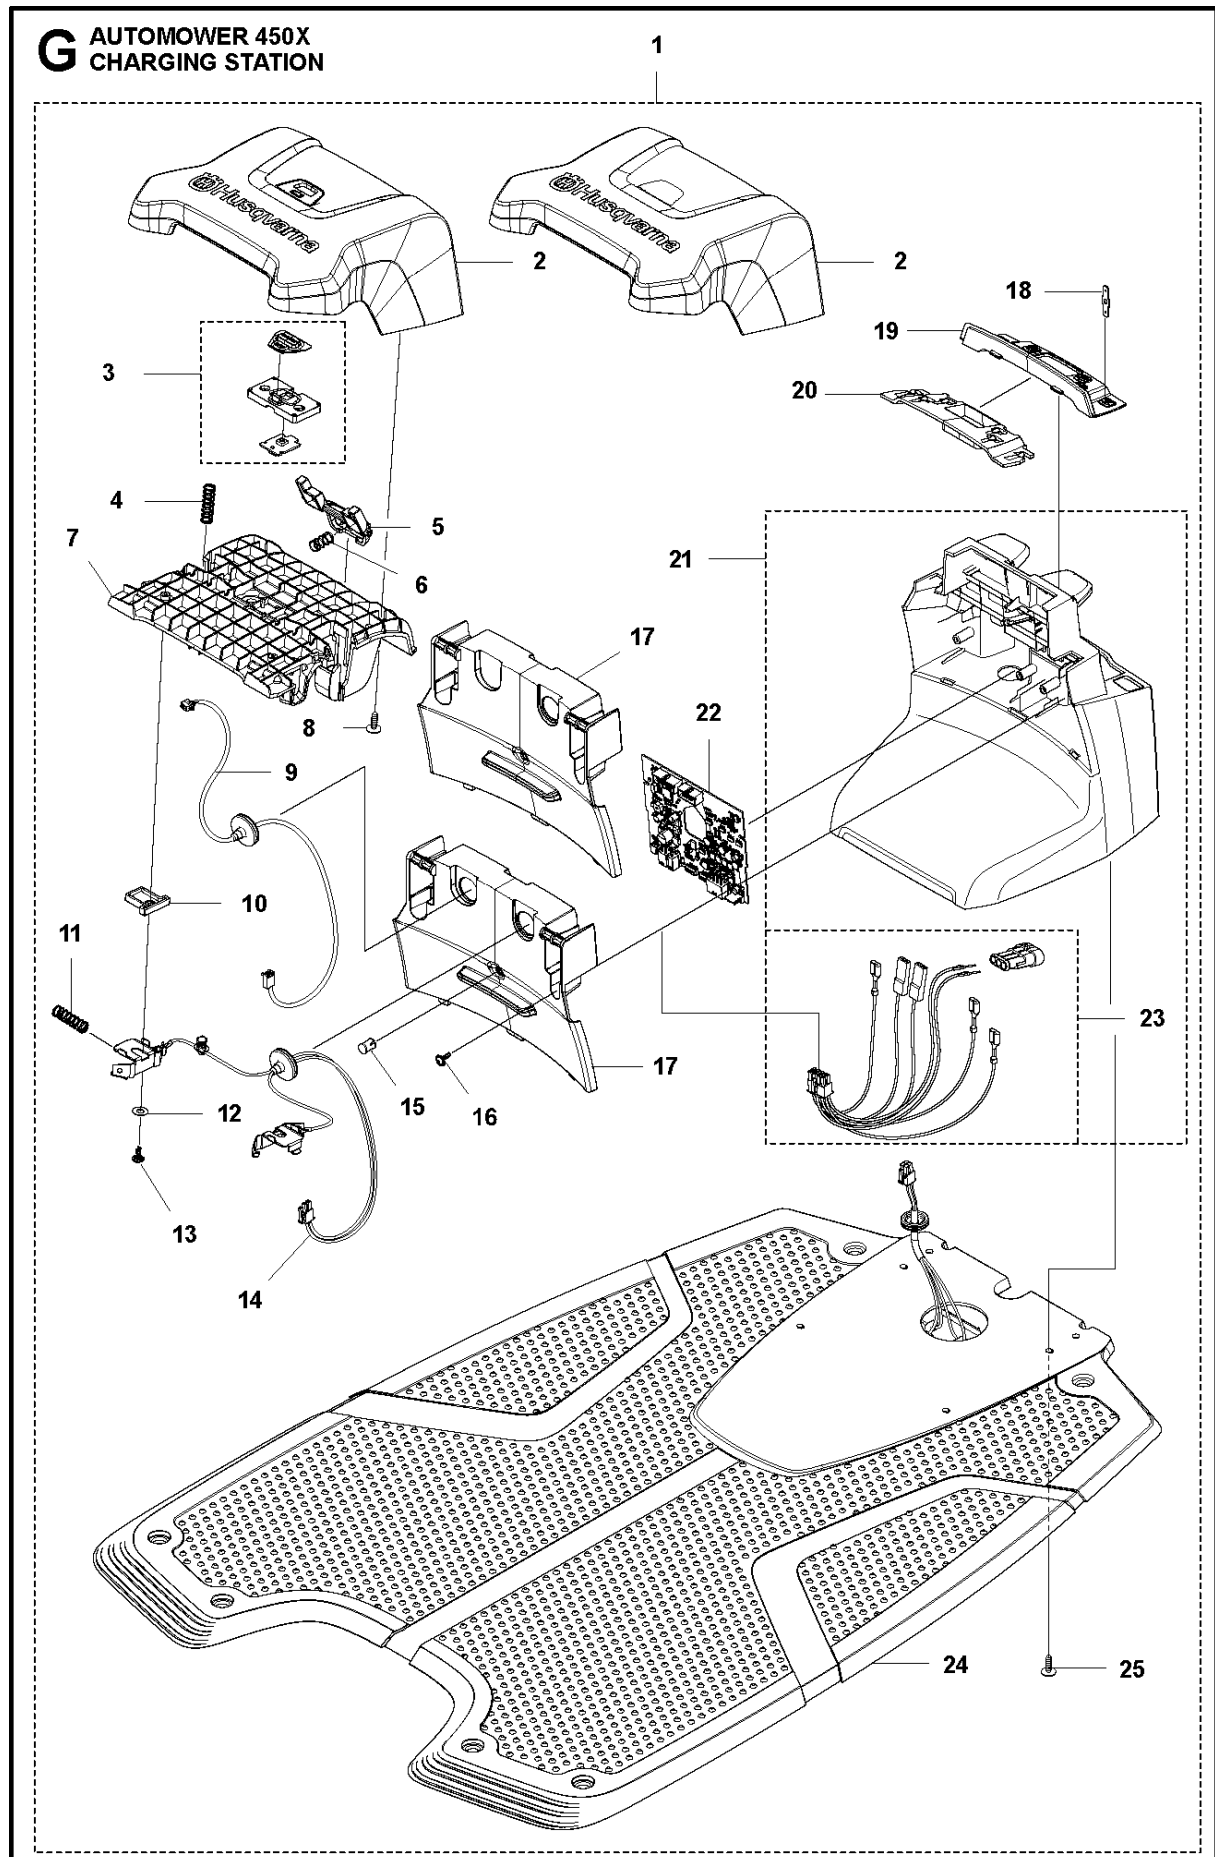

CHARGING STATION

AUTOMOWER 450X, 2020-

Ref	Part No	Description	Remark	QTY KIT
1	593 78 47-02	CHARGING STATION	Charging Station	1
4	579 44 82-04	CAP	Without Park Button	1
2	579 44 82-03	CAP	Without Park Button	1
3	501 06 59-01	BUTTON KIT	Home Button KIT	1
4	580 51 14-01	SPRING	Spring	2
5	579 46 24-02	BUTTON	Button - Release	1
6	574 48 70-01	SPRING	Spring	1
7	579 45 80-04	FRAME	Frame	1
8	575 54 33-14	SCREW	Screw	4
9	579 70 83-01	LOOM	Home Button Wiring	1
10	579 46 05-01	SPACER	Distance	2
11	580 51 14-01	SPRING	Spring	2
12	734 11 37-41	WASHER	Washer	2
13	575 54 33-14	SCREW	Screw	2
14	585 53 95-02	CABLE ASSY	Loom Charging Contact	1
15	590 21 72-01	LENS	Lens	1
16	575 54 33-14	SCREW	Screw	2
17	579 45 97-03	LID	2 holes (with park button)	1
17	579 45 97-04	LID	1 hole (without park button)	1
18	580 50 41-01	TERMINAL	Terminal	5
19	579 45 98-03	PANEL	Panel	1
20	579 45 99-01	HOLDER	Holder	1
21	588 18 88-01	HOUSING ASSY	Housing KIT	1
22	592 89 45-01	PRINTED CIRCUIT ASSY	PCBA Charging Station	1
23	588 47 89-01	CABLE KIT	Wiring CS	1
24	590 09 40-01	BASE ASSY	Charging Plate	1
25	575 54 33-14	SCREW	Screw	4