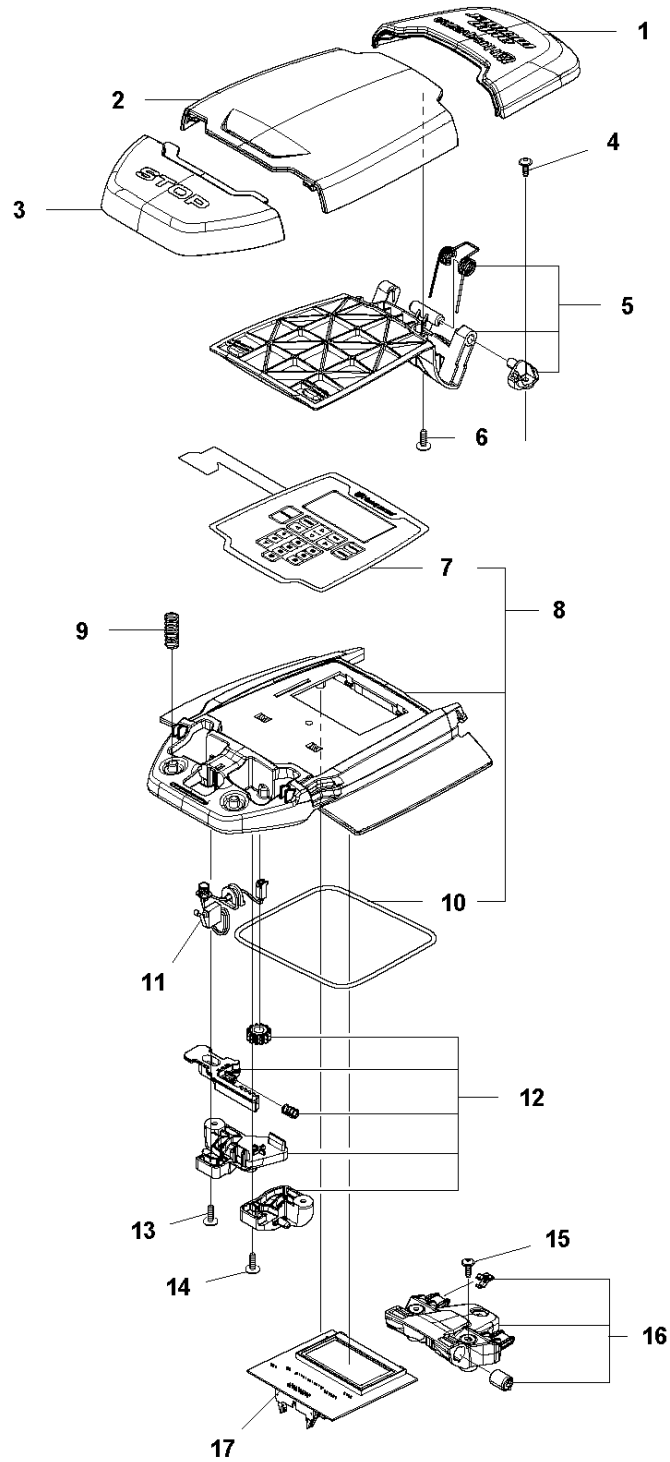

## COVER

AUTOMOWER 450X, 2020-

Ref	Part No	Description	Remark	QTY KIT
1	588 79 91-01	BODY KIT	Top Cover Grey	1
1	588 79 91-02	BODY KIT	Top Cover White	1
1	588 79 91-03	BODY KIT	Top Cover Orange	1
2	501 06 51-01	WIRING ASSY	LED Lights	1
3	501 06 52-01	WIRING ASSY	US-Sensors	1
4	501 06 11-02	BODY ASSY	Body ASSY	1
5	585 53 92-04	CABLE ASSY	Charging Plate Wiring	1
6	501 06 56-02	HOLDER ASSY	Holder ASSY	1
7	575 54 33-14	SCREW	Screw	1
8	587 42 35-01	DECAL	Decal Crown	1
9	580 52 68-01	CAP	Cap Snaploc	4
10	501 61 06-01	CLAMP	Clips	1
11	501 06 50-01	BUMPER ASSY	Bumper ASSY	1
12	586 35 97-01	LABEL	Label Warning	1
13	574 45 01-01	SCREW ITPANT	Screw	10

## CENTER CONSOL

AUTOMOWER 450X, 2020-

Ref	Part No	Description	Remark	QTY KIT
1	588 79 75-04	COVER	Cover	1
2	579 45 85-03	HATCH	Hatch	1
3	579 45 81-01	BUTTON	Stop Button	1
4	575 54 33-14	SCREW	Screw	2
5	501 06 58-01	HINGE KIT	Hinge KIT	1
6	575 54 33-14	SCREW	Screw	2
7	579 62 79-02	KEYBOARD	Keyboard	1
8	583 94 37-02	COVER KIT	Cover ASSY	1
9	535 13 01-01	SPRING	Spring	2
10	574 87 47-06	SEALING STRIP	Sealing Strip (1 pcs, diam. 5 mm)	1
11	574 48 03-02	SWITCH	Switch	1
12	501 06 60-01	LOCK KIT	Locking Plate KIT	1
13	575 54 33-14	SCREW	Screw	1
14	575 54 33-14	SCREW	Screw	1
15	575 54 33-14	SCREW	Screw	3
16	581 62 07-01	SUPPORT KIT	Support KIT	1
17	592 91 04-01	PRINTED CIRCUIT ASSY	PCBA HMI	1