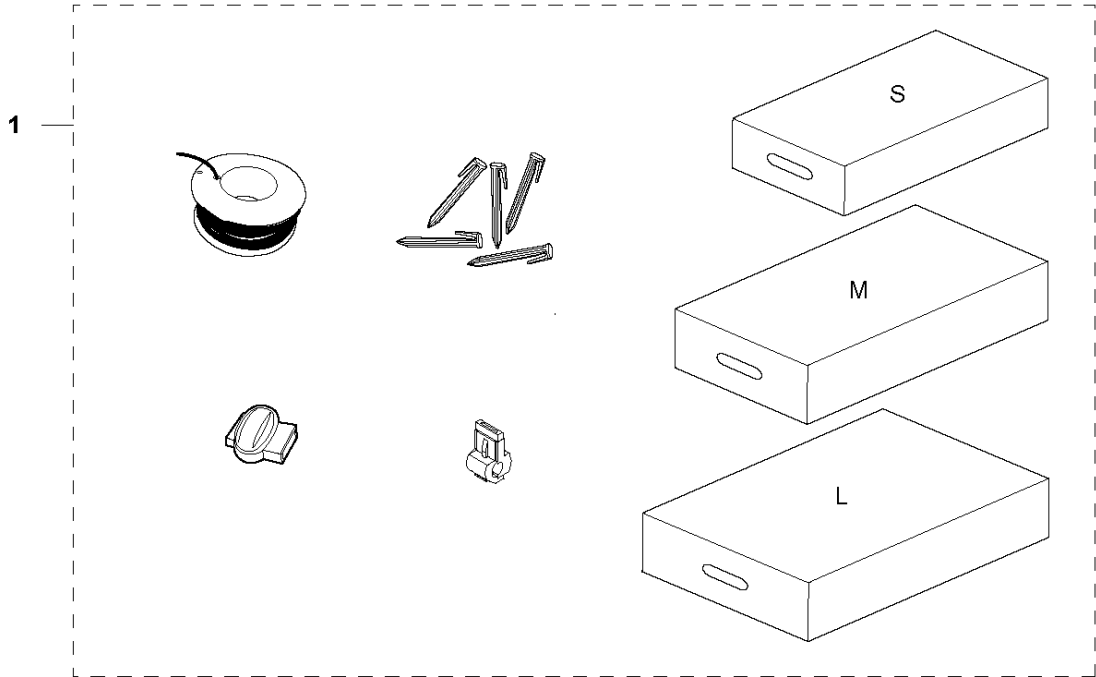

H AUTOMOWER 440 INSTALLATION ACCESSORIES

INSTALLATION ACCESSORIES

AUTOMOWER 440, 2018-

Ref	Part No	Description	Remark	QTY KIT
1	967 62 36-01	INSTALLATION KIT	Installation KIT S: Wire (150 m), Staples (300 pcs), Connectors (3 pcs), Couplers (5 pcs)	1
1	967 62 36-02	INSTALLATION KIT	Installation KIT M: Wire (250 m), Staples (400 pcs), Connectors (3 pcs), Couplers (5 pcs)	1
1	967 62 36-03	INSTALLATION KIT	Installation KIT L: Wire (400 m), Staples (600 pcs), Connectors (5 pcs), Couplers (5 pcs)	1
2	535 12 90-01	CONNECTOR	Loop Wire Connector	1
2	535 12 90-02	CONNECTOR	Loop Wire Connector, Blister Pack, 100 pcs	1
2	577 86 48-01	CONNECTOR	Loop Wire Connectors, Blister Pack, 5pcs	1
3	501 98 02-01	COUPLER	Coupler	1
3	577 86 47-01	COUPLER	Couplers, Blister Pack, 5 pcs	1
3	501 98 02-03	COUPLER	Couplers, 100 pcs	1
4	577 86 42-01	STAPLE	Staples, 85 mm, Blister Pack, 100 pcs	1
4	583 97 34-01	STAPLE	Staples, 85 mm, 100 pcs	1
5	577 86 43-02	WIRE	Wire Blister Pack, (50 m)	1
5	580 66 20-02	WIRE	Wire (150 m)	1
5	577 86 43-01	WIRE	Wire Blister Pack, (150 m)	1
6	580 66 20-01	WIRE	Wire (250 m)	1
7	593 29 77-01	WIRE	Wire Pro 300m	1
8	522 91 41-01	WIRE	Wire (500 m, ~3.4 mm)	1
9	580 66 20-04	WIRE	Wire (800 m)	1
10	586 81 22-01	POWER UNIT	Transformer (EU)	1
10	586 81 22-02	POWER UNIT	Transformer (UK/IRL)	1
10	586 81 22-03	POWER UNIT	Transformer (CH)	1
10	586 81 22-04	POWER UNIT	Transformer (US/CA)	1
10	586 81 22-05	POWER UNIT	Transformer (AU/NZ)	1
11	544 17 75-01	MEASURING TAPE	Measuring Tape	1
12	577 86 46-03	BLADE SET	Long Life Safety Blades, Blister Pack, 9 pcs	1
12	577 60 65-05	BLADE SET	Long Life Safety Blades, 45 pcs	1
12	577 60 66-04	BLADE SET	Long Life Safety Blades, 300 pcs	1
13	115875801	TBD	Operator's Manual, Swedish	1
13	115875806	TBD	Operator's Manual, Danish	1
13	115875811	TBD	Operator's Manual, Finnish	1
13	115875821	TBD	Operator's Manual, Norwegian	1
13	115875826	TBD	Operator's Manual, English	1
13	115875831	TBD	Operator's Manual, French	1
13	115875832	TBD	Operator's Manual, French (Canada)	1
13	115875836	TBD	Operator's Manual, Dutch	1
13	115875841	TBD	Operator's Manual, Italian	1
13	115875846	TBD	Operator's Manual, Spanish	1
13	115875851	TBD	Operator's Manual, German	1
13	115875856	TBD	Operator's Manual, Russian	1
13	115875858	TBD	Operator's Manual, Hungarian	1
13	115875859	TBD	Operator's Manual, Portuguese	1
13	115875861	TBD	Operator's Manual, Polish	1
13	115875862	TBD	Operator's Manual, Romanian	1