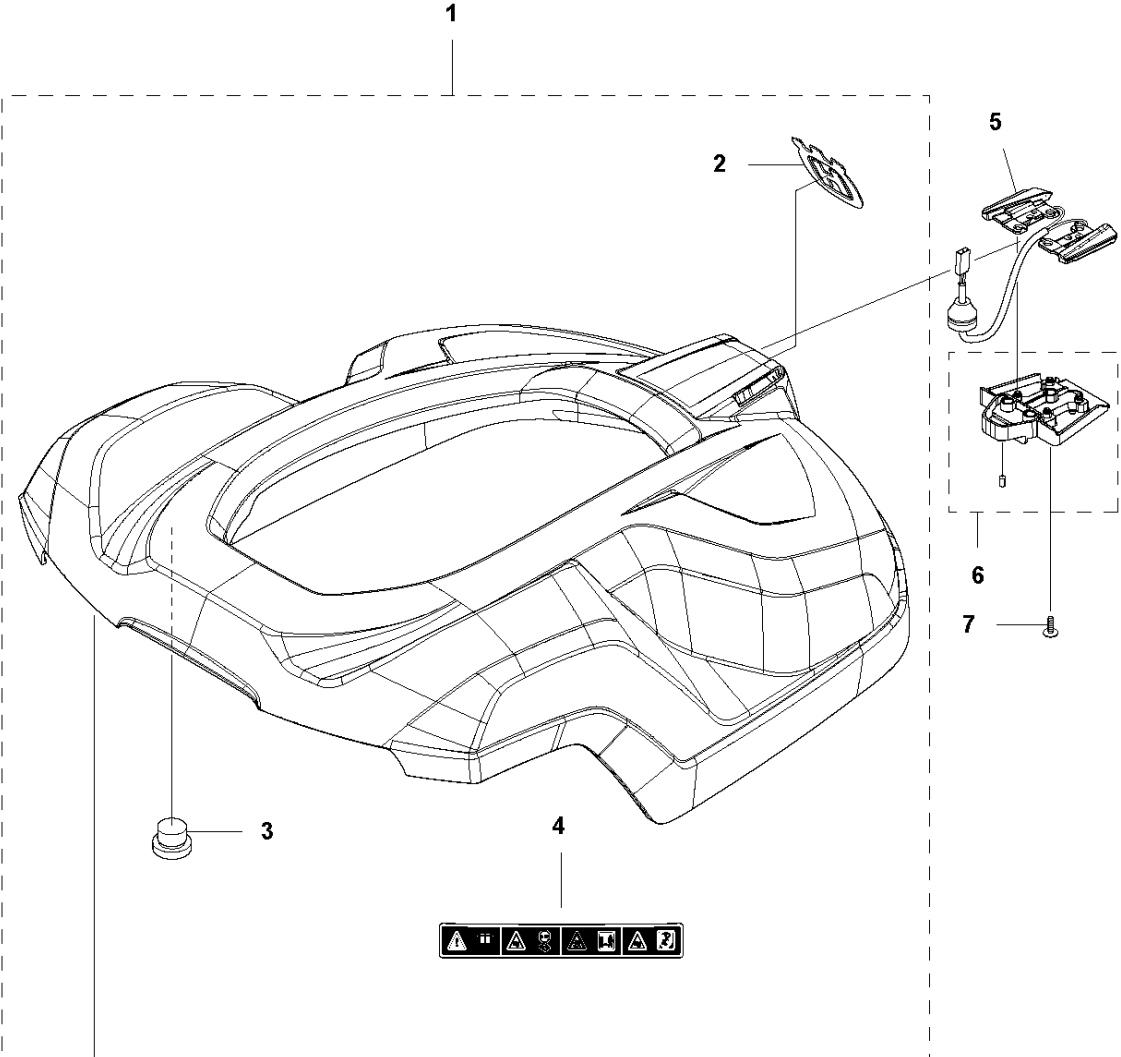

SPARE PARTS LIST

ROBOTIC LAWN MOWERS

AUTOMOWER 440, 2018-

A AUTOMOWER 440
COVER

COVER

AUTOMOWER 440, 2018-

Ref	Part No	Description	Remark	QTY KIT
1	581 62 04-05	BODY KIT	Body KIT	1
2	587 42 35-01	DECAL	Decal	1
3	580 52 68-01	CAP	Cap	4
4	586 35 97-01	LABEL	Label	1
5	585 53 92-04	CABLE ASSY	Charging Plate Wiring	1
6	501 06 56-01	HOLDER ASSY	Holder ASSY	1
7	575 54 33-14	SCREW	Screw	1
8	579 51 98-02	BUMPER	Bumper	1
9	574 45 01-01	SCREW ITPANT	Screw	4

C AUTOMOWER 440
CENTER CONSOL

CENTER CONSOL

AUTOMOWER 440, 2018-

Ref	Part No	Description	Remark	QTY KIT
1	588 79 75-06	COVER	Cover	1
2	579 45 85-01	HATCH	Hatch	1
3	579 45 81-01	BUTTON	Button	1
4	575 54 33-14	SCREW	Screw	2
5	501 06 58-01	HINGE KIT	Hinge KIT	1
6	575 54 33-14	SCREW	Screw	2
7	579 62 79-01	KEYBOARD	Keyboard	1
8	581 62 06-01	COVER KIT	Cover KIT	1
9	535 13 01-01	SPRING	Spring	2
10	574 87 47-06	SEALING STRIP	Sealing Strip (1 pcs, 5 mm)	1
11	574 48 03-02	SWITCH	Switch	1
12	501 06 60-01	LOCK KIT	Locking Plate KIT	1
13	575 54 33-14	SCREW	Screw	1
14	575 54 33-14	SCREW	Screw	1
15	575 54 33-14	SCREW	Screw	3
16	581 62 07-01	SUPPORT KIT	Support KIT	1
17	592 91 04-01	PRINTED CIRCUIT ASSY	Printed Circuit ASSY	1