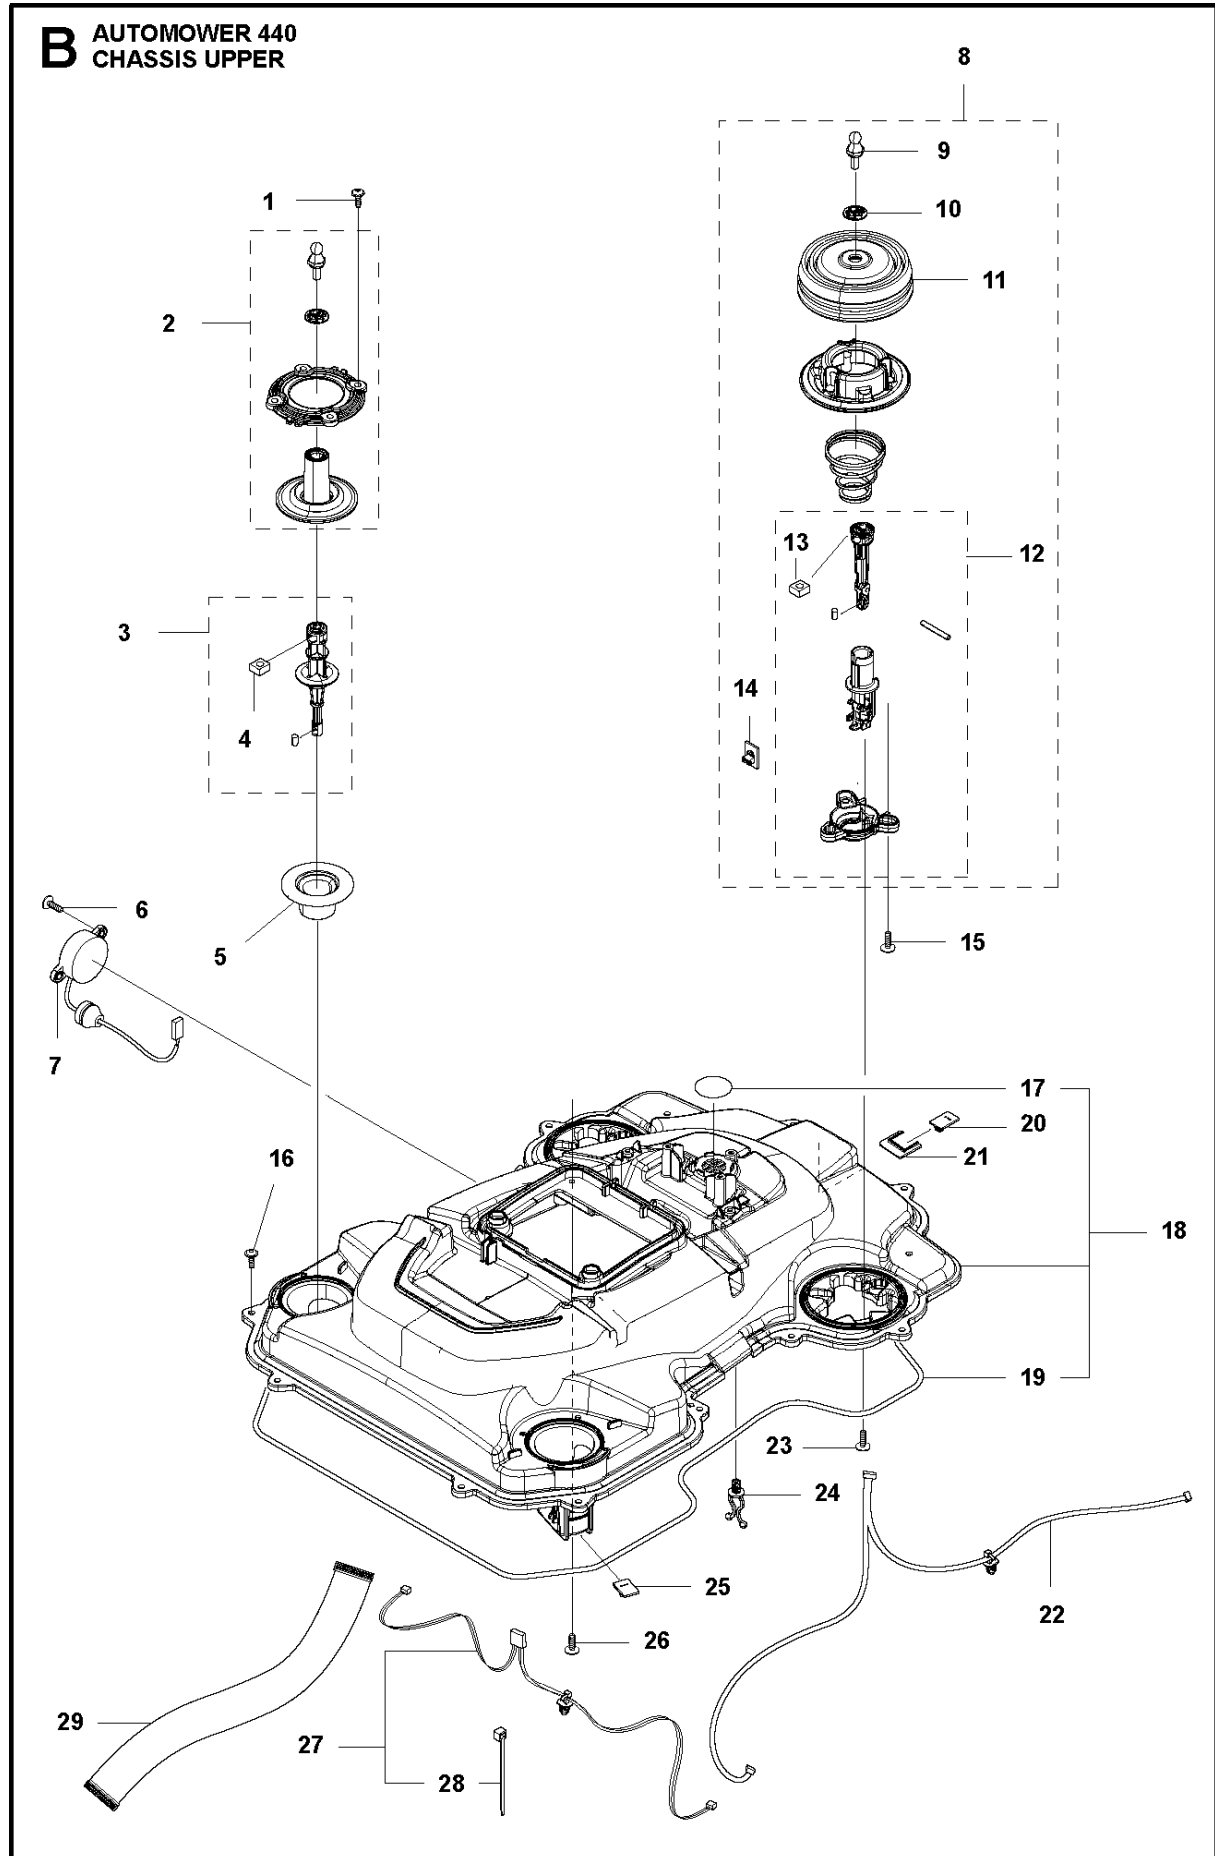

SPARE PARTS LIST

ROBOTIC LAWN MOWERS

AUTOMOWER 440, 2018-

A AUTOMOWER 440
COVER

COVER

AUTOMOWER 440, 2018-

Ref	Part No	Description	Remark	QTY KIT
1	581 62 04-05	BODY KIT	Body KIT	1
2	587 42 35-01	DECAL	Decal	1
3	580 52 68-01	CAP	Cap	4
4	586 35 97-01	LABEL	Label	1
5	585 53 92-04	CABLE ASSY	Charging Plate Wiring	1
6	501 06 56-01	HOLDER ASSY	Holder ASSY	1
7	575 54 33-14	SCREW	Screw	1
8	579 51 98-02	BUMPER	Bumper	1
9	574 45 01-01	SCREW ITPANT	Screw	4

C AUTOMOWER 440
CENTER CONSOL

CENTER CONSOL

AUTOMOWER 440, 2018-

Ref	Part No	Description	Remark	QTY KIT
1	588 79 75-06	COVER	Cover	1
2	579 45 85-01	HATCH	Hatch	1
3	579 45 81-01	BUTTON	Button	1
4	575 54 33-14	SCREW	Screw	2
5	501 06 58-01	HINGE KIT	Hinge KIT	1
6	575 54 33-14	SCREW	Screw	2
7	579 62 79-01	KEYBOARD	Keyboard	1
8	581 62 06-01	COVER KIT	Cover KIT	1
9	535 13 01-01	SPRING	Spring	2
10	574 87 47-06	SEALING STRIP	Sealing Strip (1 pcs, 5 mm)	1
11	574 48 03-02	SWITCH	Switch	1
12	501 06 60-01	LOCK KIT	Locking Plate KIT	1
13	575 54 33-14	SCREW	Screw	1
14	575 54 33-14	SCREW	Screw	1
15	575 54 33-14	SCREW	Screw	3
16	581 62 07-01	SUPPORT KIT	Support KIT	1
17	592 91 04-01	PRINTED CIRCUIT ASSY	Printed Circuit ASSY	1