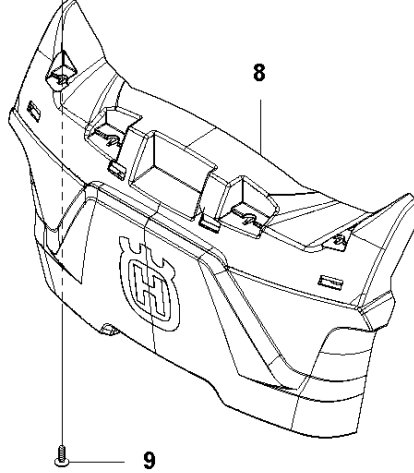

SPARE PARTS LIST

ROBOTIC LAWN MOWERS

AUTOMOWER 440, 2018-

A AUTOMOWER 440
COVER

COVER

AUTOMOWER 440, 2018-

Ref	Part No	Description	Remark	QTY KIT
1	581 62 04-05	BODY KIT	Body KIT	1
2	587 42 35-01	DECAL	Decal	1
3	580 52 68-01	CAP	Cap	4
4	586 35 97-01	LABEL	Label	1
5	585 53 92-04	CABLE ASSY	Charging Plate Wiring	1
6	501 06 56-01	HOLDER ASSY	Holder ASSY	1
7	575 54 33-14	SCREW	Screw	1
8	579 51 98-02	BUMPER	Bumper	1
9	574 45 01-01	SCREW ITPANT	Screw	4

C AUTOMOWER 440
CENTER CONSOL

CENTER CONSOL

AUTOMOWER 440, 2018-

Ref	Part No	Description	Remark	QTY KIT
1	588 79 75-06	COVER	Cover	1
2	579 45 85-01	HATCH	Hatch	1
3	579 45 81-01	BUTTON	Button	1
4	575 54 33-14	SCREW	Screw	2
5	501 06 58-01	HINGE KIT	Hinge KIT	1
6	575 54 33-14	SCREW	Screw	2
7	579 62 79-01	KEYBOARD	Keyboard	1
8	581 62 06-01	COVER KIT	Cover KIT	1
9	535 13 01-01	SPRING	Spring	2
10	574 87 47-06	SEALING STRIP	Sealing Strip (1 pcs, 5 mm)	1
11	574 48 03-02	SWITCH	Switch	1
12	501 06 60-01	LOCK KIT	Locking Plate KIT	1
13	575 54 33-14	SCREW	Screw	1
14	575 54 33-14	SCREW	Screw	1
15	575 54 33-14	SCREW	Screw	3
16	581 62 07-01	SUPPORT KIT	Support KIT	1
17	592 91 04-01	PRINTED CIRCUIT ASSY	Printed Circuit ASSY	1