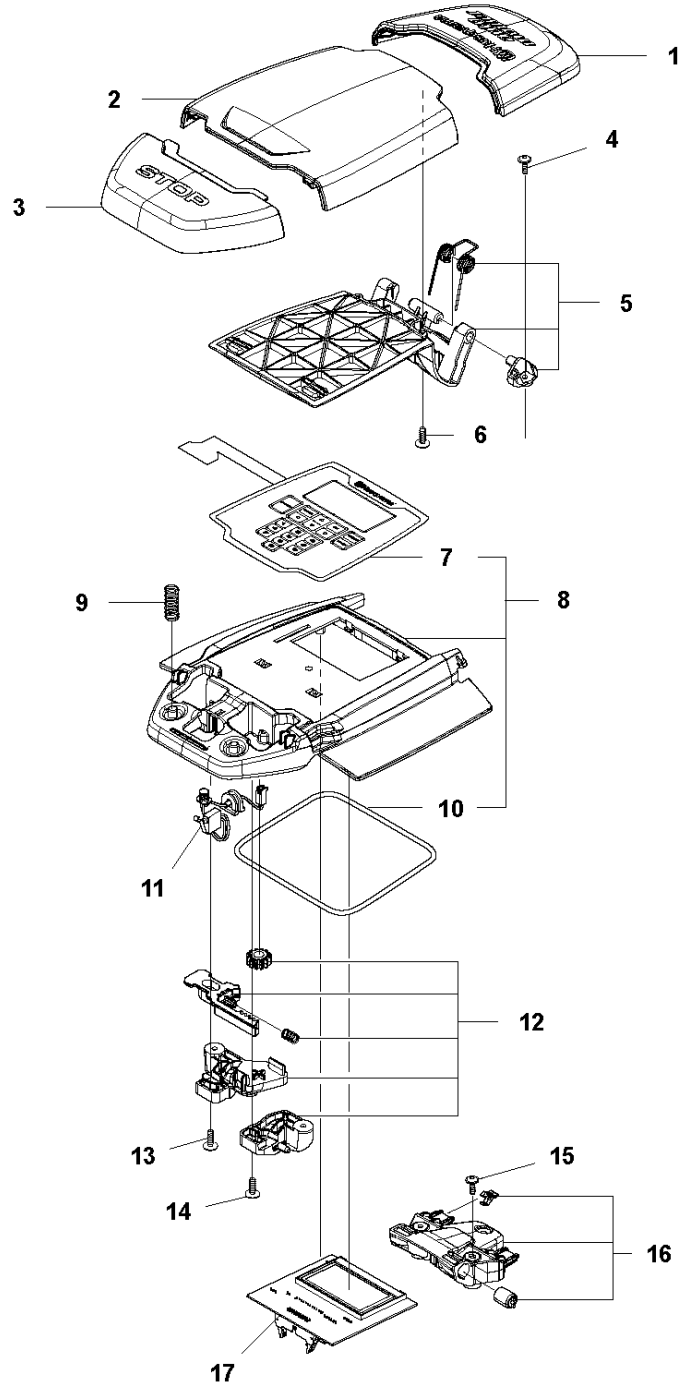

SPARE PARTS LIST

ROBOTIC LAWN MOWERS

AUTOMOWER 440, 2018-

A AUTOMOWER 440
COVER

COVER

AUTOMOWER 440, 2018-

Ref	Part No	Description	Remark	QTY KIT
1	581 62 04-05	BODY KIT	Body KIT	1
2	587 42 35-01	DECAL	Decal	1
3	580 52 68-01	CAP	Cap	4
4	586 35 97-01	LABEL	Label	1
5	585 53 92-04	CABLE ASSY	Charging Plate Wiring	1
6	501 06 56-01	HOLDER ASSY	Holder ASSY	1
7	575 54 33-14	SCREW	Screw	1
8	579 51 98-02	BUMPER	Bumper	1
9	574 45 01-01	SCREW ITPANT	Screw	4

C AUTOMOWER 440
CENTER CONSOL

CENTER CONSOL

AUTOMOWER 440, 2018-

Ref	Part No	Description	Remark	QTY KIT
1	588 79 75-06	COVER	Cover	1
2	579 45 85-01	HATCH	Hatch	1
3	579 45 81-01	BUTTON	Button	1
4	575 54 33-14	SCREW	Screw	2
5	501 06 58-01	HINGE KIT	Hinge KIT	1
6	575 54 33-14	SCREW	Screw	2
7	579 62 79-01	KEYBOARD	Keyboard	1
8	581 62 06-01	COVER KIT	Cover KIT	1
9	535 13 01-01	SPRING	Spring	2
10	574 87 47-06	SEALING STRIP	Sealing Strip (1 pcs, 5 mm)	1
11	574 48 03-02	SWITCH	Switch	1
12	501 06 60-01	LOCK KIT	Locking Plate KIT	1
13	575 54 33-14	SCREW	Screw	1
14	575 54 33-14	SCREW	Screw	1
15	575 54 33-14	SCREW	Screw	3
16	581 62 07-01	SUPPORT KIT	Support KIT	1
17	592 91 04-01	PRINTED CIRCUIT ASSY	Printed Circuit ASSY	1