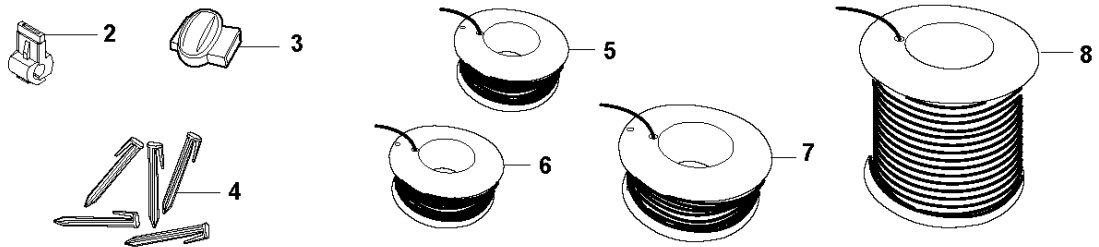

H AUTOMOWER 430X INSTALLATION ACCESSORIES

INSTALLATION ACCESSORIES

AUTOMOWER 430X, 2017-01

Ref	Part No	Description	Remark	QTY KIT
1	967 62 36-01	INSTALLATION KIT	Installation KIT S: Wire (150 m), Staples (300 pcs), Connectors (3 pcs), Couplers (5 pcs)	1
1	967 62 36-02	INSTALLATION KIT	Installation KIT M: Wire (250 m), Staples (400 pcs), Connectors (3 pcs), Couplers (5 pcs)	1
1	967 62 36-03	INSTALLATION KIT	Installation KIT L: Wire (400 m), Staples (600 pcs), Connectors (5 pcs), Couplers (5 pcs)	1
2	535 12 90-01	CONNECTOR	Loop Wire Connector	1
2	577 86 48-01	CONNECTOR	Loop Wire Connectors, Blister Pack, 5pcs	1
3	501 98 02-01	COUPLER	Coupler	1
3	577 86 47-01	COUPLER	Couplers, Blister Pack, 5pcs	1
3	501 98 02-03	COUPLER	Couplers, 100 pcs	1
4	577 86 42-01	STAPLE	Staples, 85 mm, Blister Pack, 100 pcs	1
4	583 97 34-01	STAPLE	Staples, 85 mm, 100 pcs	1
5	577 86 43-02	WIRE	Wire Blister Pack, (50 m)	1
5	580 66 20-02	WIRE	Wire (150 m)	1
5	577 86 43-01	WIRE	Wire Blister Pack, (150 m)	1
6	580 66 20-01	WIRE	Wire (250 m)	1
7	522 91 41-01	WIRE	Wire (500 m, 3.4 mm)	1
8	580 66 20-04	WIRE	Wire (800 m)	1
9	586 75 52-01	POWER UNIT	Transformer (EU)	1
9	586 75 52-02	POWER UNIT	Transformer (UK/IRL)	1
9	586 75 52-03	POWER UNIT	Transformer (CH)	1
9	586 75 52-04	POWER UNIT	Transformer (US/CA)	1
9	586 75 52-05	POWER UNIT	Transformer (AU/NZ)	1
9	586 75 52-06	POWER UNIT	Transformer (JP)	1
10	544 17 75-01	MEASURING TAPE	Measuring Tape	1
11	577 86 46-03	BLADE SET	Long Life Safety Blades, Blister Pack, 9 pcs	1
11	577 60 65-05	BLADE SET	Long Life Safety Blades, 45 pcs	1
11	577 60 66-04	BLADE SET	Long Life Safety Blades, 300 pcs	1
12	115875801	TBD	Operator's Manual, Swedish	1
12	115875806	TBD	Operator's Manual, Danish	1
12	115875811	TBD	Operator's Manual, Finnish	1
12	115875821	TBD	Operator's Manual, Norwegian	1
12	115875826	TBD	Operator's Manual, English	1
12	115875831	TBD	Operator's Manual, French	1
12	115875832	TBD	Operator's Manual, French (Canada)	1
12	115875836	TBD	Operator's Manual, Dutch	1
12	115875841	TBD	Operator's Manual, Italian	1
12	115875846	TBD	Operator's Manual, Spanish	1
12	115875851	TBD	Operator's Manual, German	1
12	115875856	TBD	Operator's Manual, Russian	1
12	115875858	TBD	Operator's Manual, Hungarian	1
12	115875859	TBD	Operator's Manual, Portuguese	1
12	115875861	TBD	Operator's Manual, Polish	1
12	115875862	TBD	Operator's Manual, Romanian	1
12	115875863	TBD	Operator's Manual, Estonian	1
12	115875864	TBD	Operator's Manual, Latvian	1