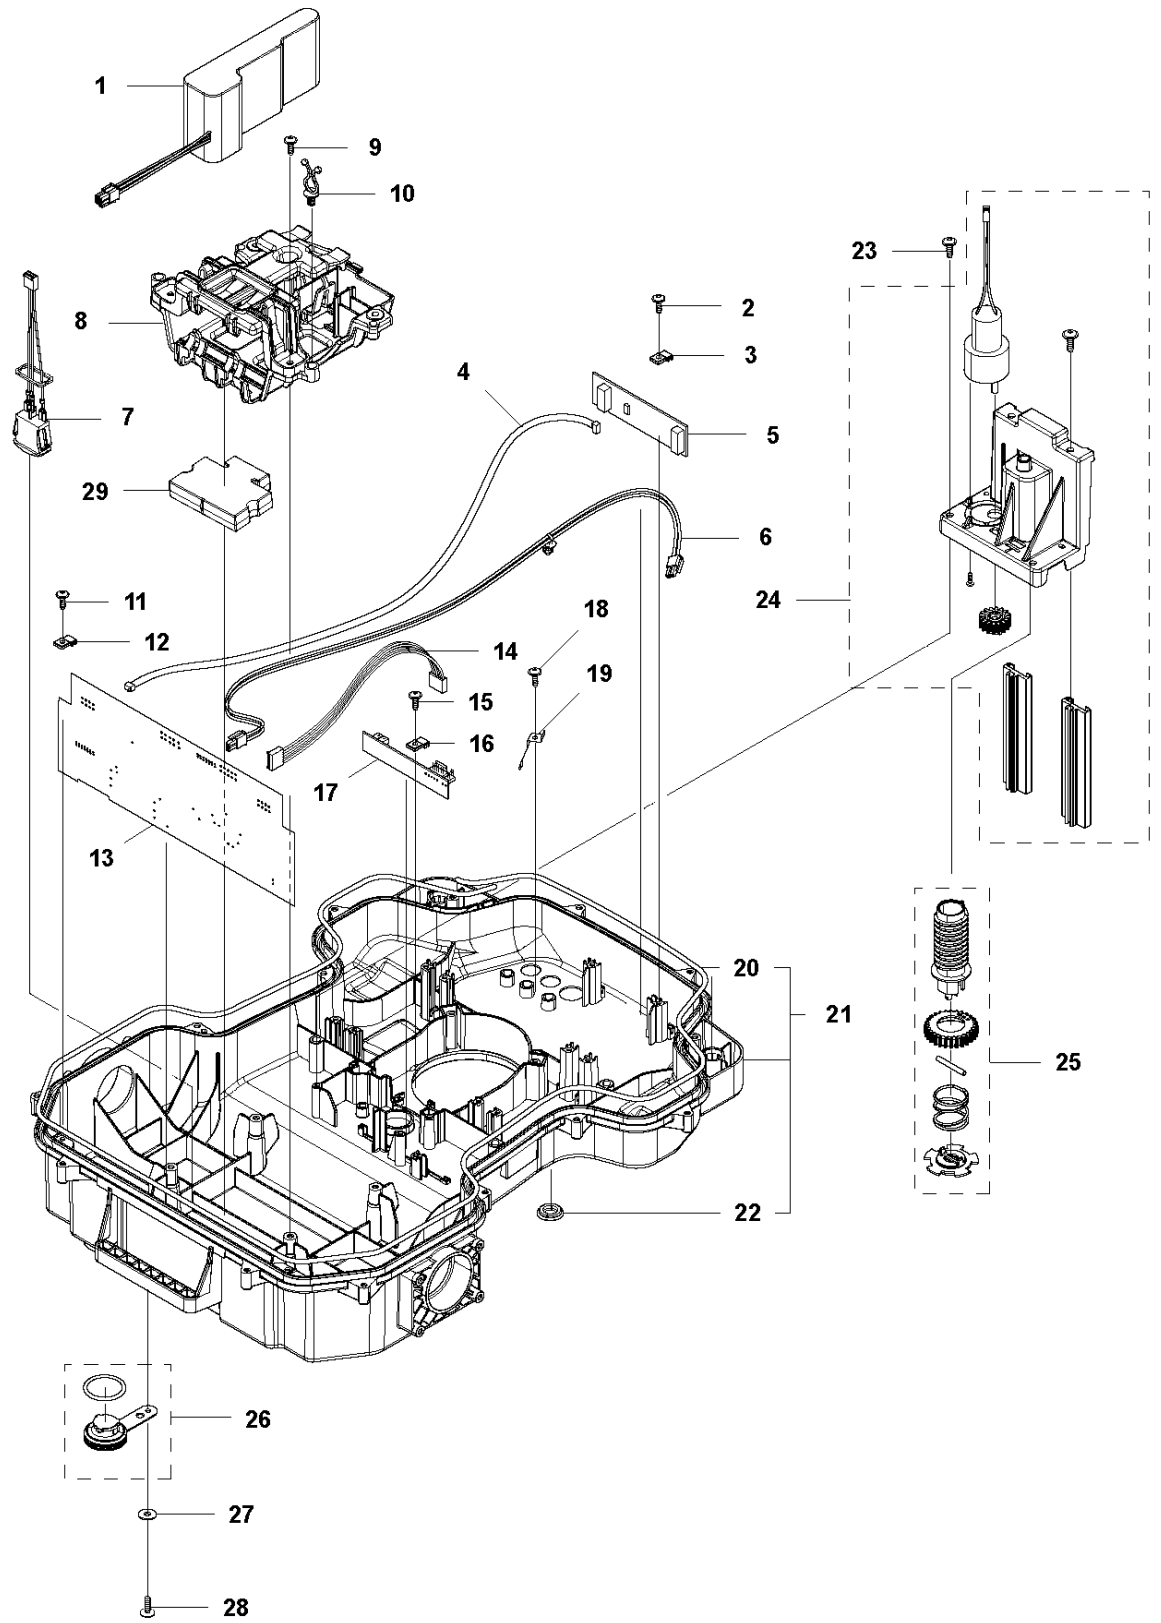

D AUTOMOWER 430X
CHASSIS LOWER

CHASSIS LOWER

AUTOMOWER 430X, 2017-01

Ref	Part No	Description	Remark	QTY KIT
1	589 58 57-01	BATTERY	Battery	1
2	575 54 33-14	SCREW	Screw	2
3	579 52 94-01	CLAMP	Clamp	2
4	579 70 82-01	LOOM	Loom	1
5	588 90 30-01	PRINTED CIRCUIT ASSY	Printed Circuit ASSY	1
6	580 37 07-02	LOOM	Loom	1
7	579 70 87-01	CABLE ASSY	Switch, On Off	1
8	580 60 96-02	HOLDER	Holder	1
9	574 45 01-01	SCREW ITPANT	Screw	5
10	580 68 29-01	HOLDER	Holder	7
11	575 54 33-14	SCREW	Screw	2
12	579 52 94-01	CLAMP	Clamp	2
13	586 81 35-03	PRINTED CIRCUIT ASSY	Printed Circuit ASSY	1
14	579 70 80-01	LOOM	Loom	1
15	575 54 33-14	SCREW	Screw	1
16	579 52 94-01	CLAMP	Clamp	1
17	579 72 85-02	PRINTED CIRCUIT ASSY	Printed Circuit ASSY	1
18	575 54 33-14	SCREW	Screw	2
19	581 55 61-01	SPRING	Spring	2
20	574 87 47-05	SEALING STRIP	Sealing Strip (1 pcs, 5 mm)	1
21	583 94 45-02	CHASSIS KIT	Chassis KIT	1
22	584 89 75-01	GROMMET	Plug	2
23	575 54 33-14	SCREW	Screw	4
24	501 06 83-01	MOTOR ASSY	Motor ASSY	1
25	581 62 16-01	SCREW KIT	Screw KIT	1
26	581 62 12-02	PLUG KIT	Plug KIT	1
27	734 11 37-41	WASHER	Washer	1
28	574 45 01-01	SCREW ITPANT	Screw	1
29	587 24 96-01	WEIGHT	Weight	1