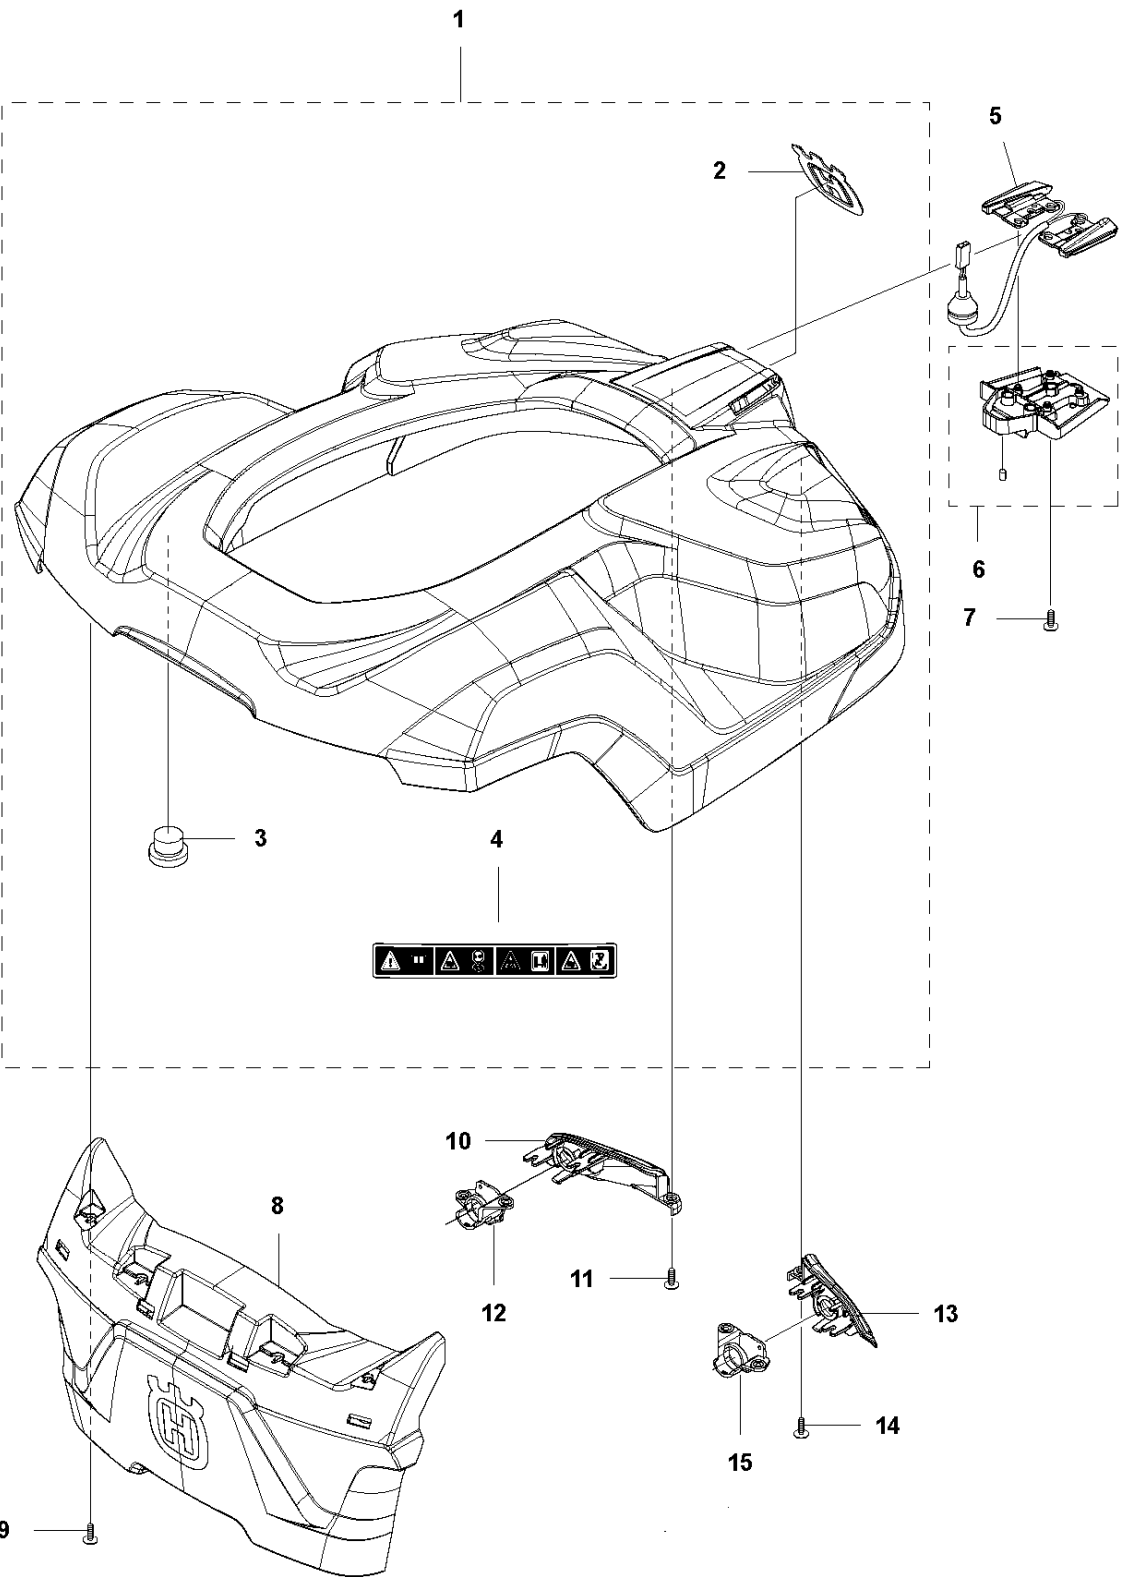

A AUTOMOWER 430X
COVER

COVER

AUTOMOWER 430X, 2017-01

Ref	Part No	Description	Remark	QTY KIT
15	580 49 74-04	HOLDER	Holder	1
1	583 94 31-03	BODY KIT	Body KIT	1
2	587 42 35-01	DECAL	Decal	1
3	580 52 68-01	CAP	Cap	4
4	586 35 97-01	LABEL	Label	1
5	585 53 92-02	CABLE ASSY	Charging Plate Wiring	1
6	501 06 56-01	HOLDER ASSY	Holder ASSY	1
7	575 54 33-14	SCREW	Screw	1
8	579 51 98-02	BUMPER	Bumper	1
9	574 45 01-01	SCREW ITPANT	Screw	4
10	580 49 73-01	INSERT	Insert	1
11	575 54 33-14	SCREW	Screw	3
12	580 49 74-03	HOLDER	Holder	1
13	580 49 73-02	INSERT	Insert	1
14	575 54 33-14	SCREW	Screw	3