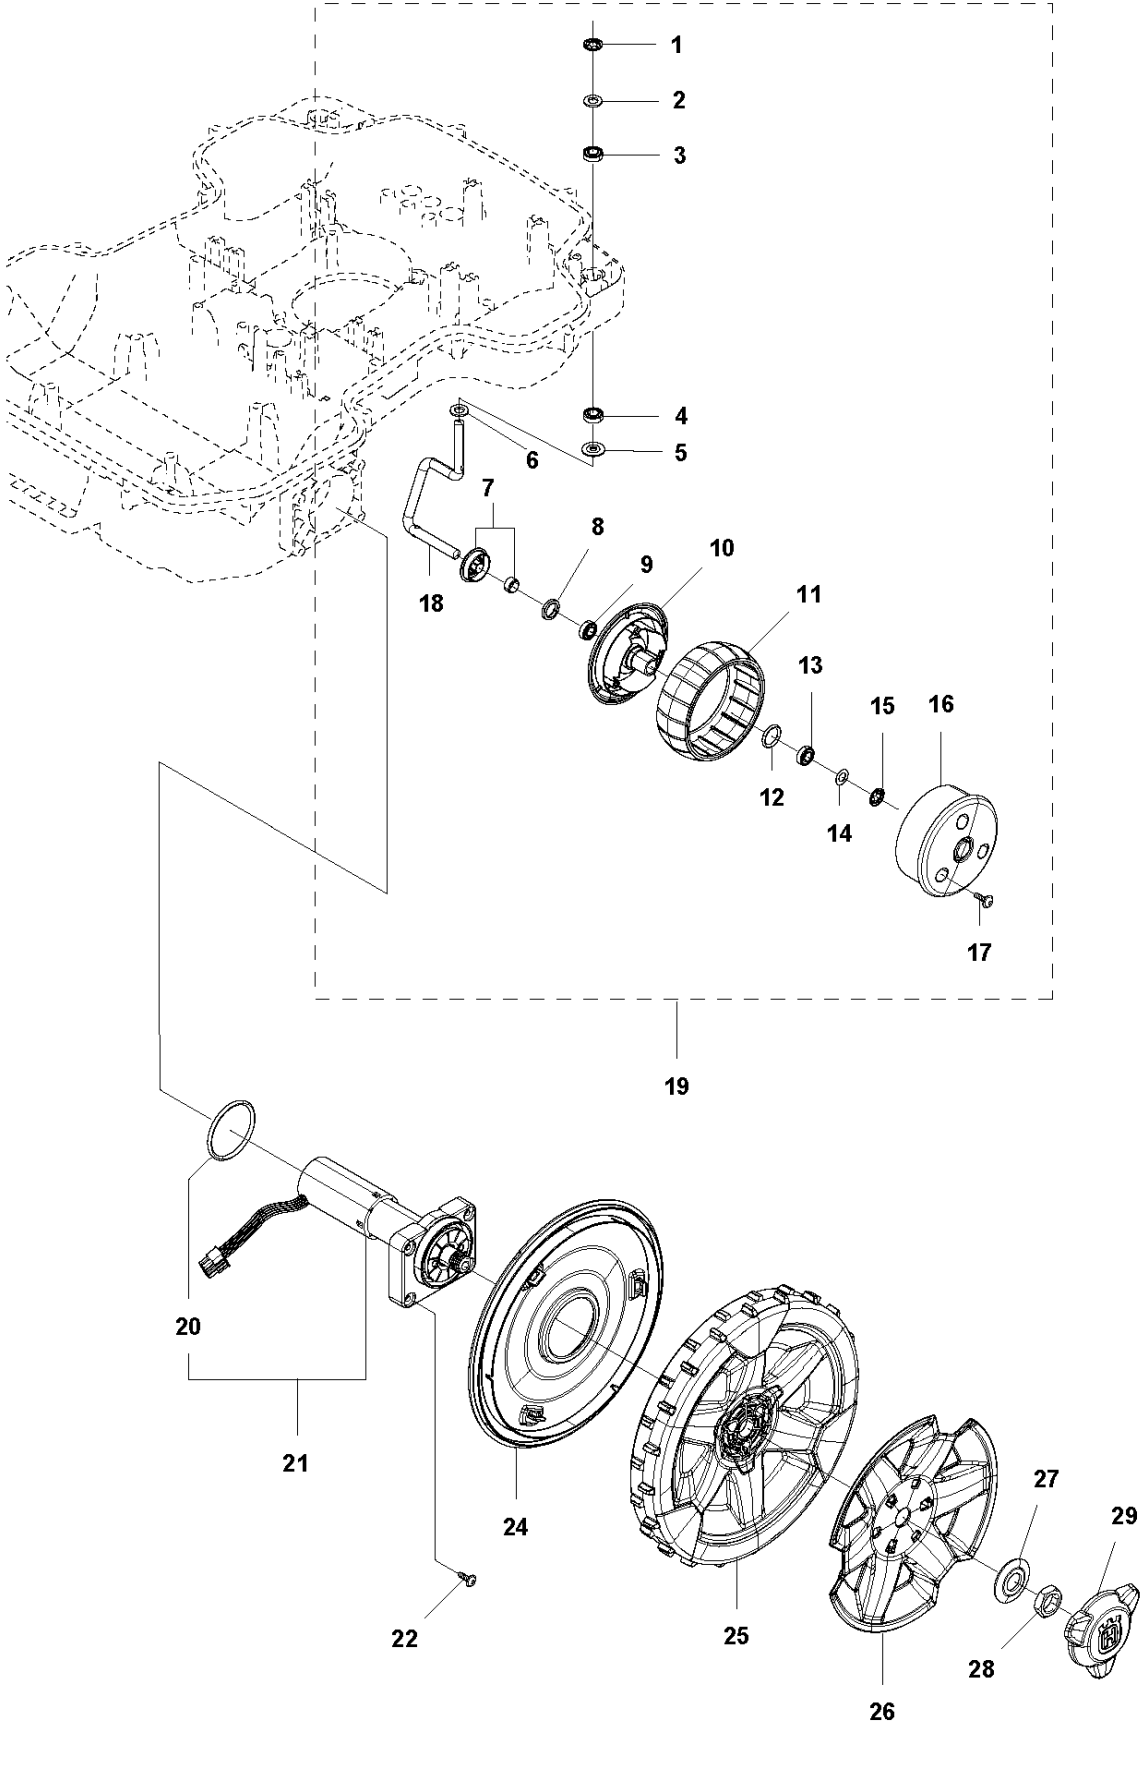

E AUTOMOWER 430X
WHEELS & TIRES

WHEELS & TIRES

AUTOMOWER 430X, 2017-01

Ref	Part No	Description	Remark	QTY KIT
1	576 01 93-02	LOCKWASHER	Lock Washer	2
2	580 76 46-01	WASHER	Washer	2
3	580 60 51-01	BALL BEARING	Ball Bearing	2
4	580 60 51-01	BALL BEARING	Ball Bearing	2
5	535 08 78-03	WASHER	Washer	2
6	580 76 46-01	WASHER	Washer	2
7	581 62 15-01	SHIELD KIT	Shield KIT	2
8	580 48 71-01	SEALING	Sealing	2
9	580 60 51-01	BALL BEARING	Ball Bearing	2
10	579 45 71-01	WHEEL	Wheel Inside	2
11	574 44 98-01	WHEEL	Tire	2
12	580 44 51-01	O-RING	O-ring	2
13	580 60 51-01	BALL BEARING	Ball Bearing	2
14	580 76 46-01	WASHER	Washer	2
15	576 01 93-02	LOCKWASHER	Lock Washer	2
16	579 45 72-01	WHEEL	Wheel Outside	2
17	575 54 33-14	SCREW	Screw	6
18	580 33 61-01	SPINDLE	Spindle	2
19	581 62 14-01	WHEEL KIT	Front Wheel KIT	2
20	580 44 39-02	O-RING	O-ring	2
21	581 62 13-02	MOTOR KIT	Wheel Motor ASSY	2
22	574 45 01-01	SCREW IXPANT	Screw	8
24	582 27 60-01	COVER	Cover	2
25	582 27 25-02	WHEEL	Rear Wheel	2
26	579 50 57-01	WHEEL COVER	Wheel Cover	2
27	586 21 06-01	WASHER	Spring Washer	2
28	731 43 24-01	HEXAGON THIN NUT	Thin Nut	2
29	579 50 55-02	HUB CAP	Hub Cap	2