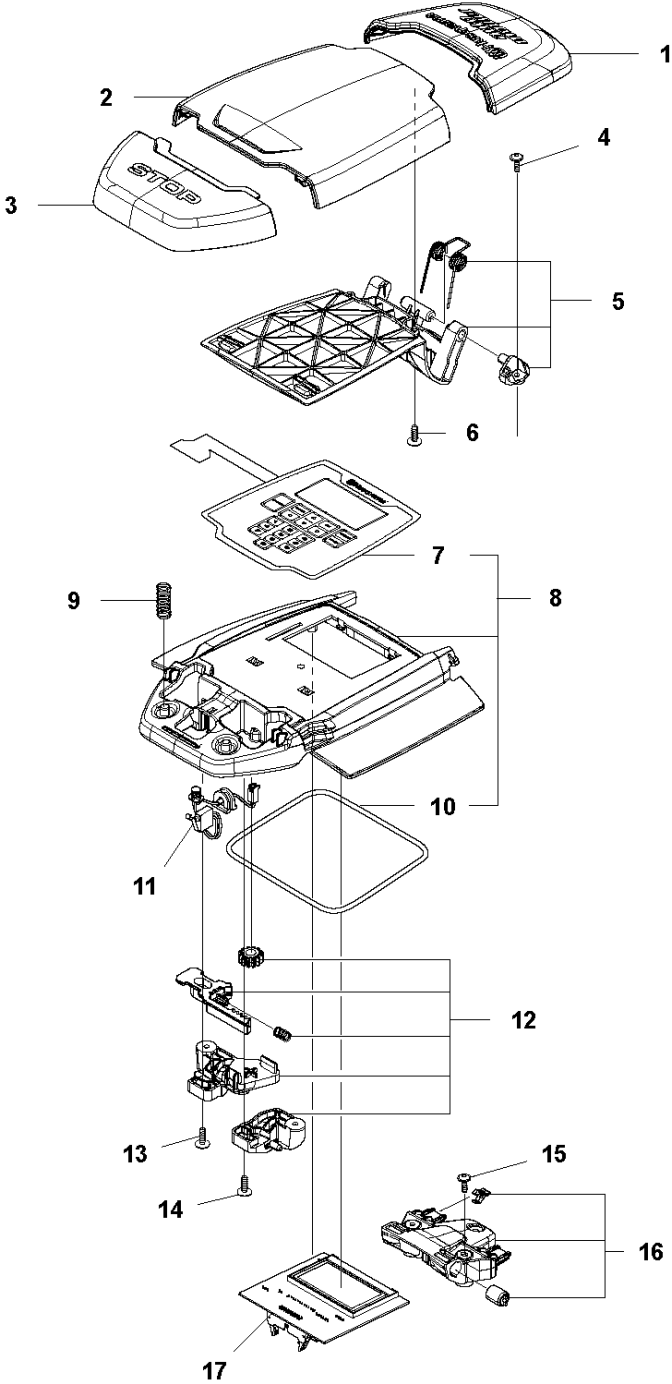

F AUTOMOWER 430X
BLADE MOTOR & CUTTING EQUIPMENT

BLADE MOTOR & CUTTING EQUIPMENT

AUTOMOWER 430X, 2017-01

Ref	Part No	Description	Remark	QTY KIT
1	580 62 44-01	SPRING	Spring	1
2	579 56 46-01	LINK	Link	1
3	575 54 33-14	SCREW	Screw	3
4	581 62 18-01	BEARING KIT	Bearing KIT	1
5	579 56 45-01	HOUSING	Housing	1
6	579 66 64-03	BELLOWS	Bellows	1
7	587 38 14-01	MOTOR ASSY	Cutting Motor ASSY	1
8	575 54 33-14	SCREW	Screw	4
9	587 37 81-01	CUTTING DISC	Cutting Disc	1
10	535 13 05-02	SCREW	Screw	3
11	588 42 17-01	BEARING HOUSING ASSY	Bearing Housing ASSY	1
12	535 07 60-01	SCREW	Screw	1
13	587 37 80-01	SKID PLATE	Skid Plate	1
14	587 44 96-01	COVER KIT	Bearing Cover ASSY	1
15	585 29 75-01	O-RING	O-Ring	1
16	575 54 33-14	SCREW	Screw	3

C AUTOMOWER 430X
CENTER CONSOL

CENTER CONSOL

AUTOMOWER 430X, 2017-01

Ref	Part No	Description	Remark	QTY KIT
1	588 79 75-02	COVER	Cover	1
2	579 45 85-01	HATCH	Hatch	1
3	579 45 81-01	BUTTON	Button	1
4	575 54 33-14	SCREW	Screw	2
5	501 06 58-01	HINGE KIT	Hinge KIT	1
6	575 54 33-14	SCREW	Screw	2
7	579 62 79-02	KEYBOARD	Keyboard	1
8	583 94 37-01	COVER KIT	Cover KIT	1
9	535 13 01-01	SPRING	Spring	2
10	574 87 47-06	SEALING STRIP	Sealing Strip (1 pcs, 5 mm)	1
11	574 48 03-02	SWITCH	Switch	1
12	501 06 60-01	LOCK KIT	Locking Plate KIT	1
13	575 54 33-14	SCREW	Screw	1
14	575 54 33-14	SCREW	Screw	1
15	575 54 33-14	SCREW	Screw	3
16	581 62 07-01	SUPPORT KIT	Support KIT	1
17	588 27 59-01	PRINTED CIRCUIT ASSY	Printed Circuit ASSY	1