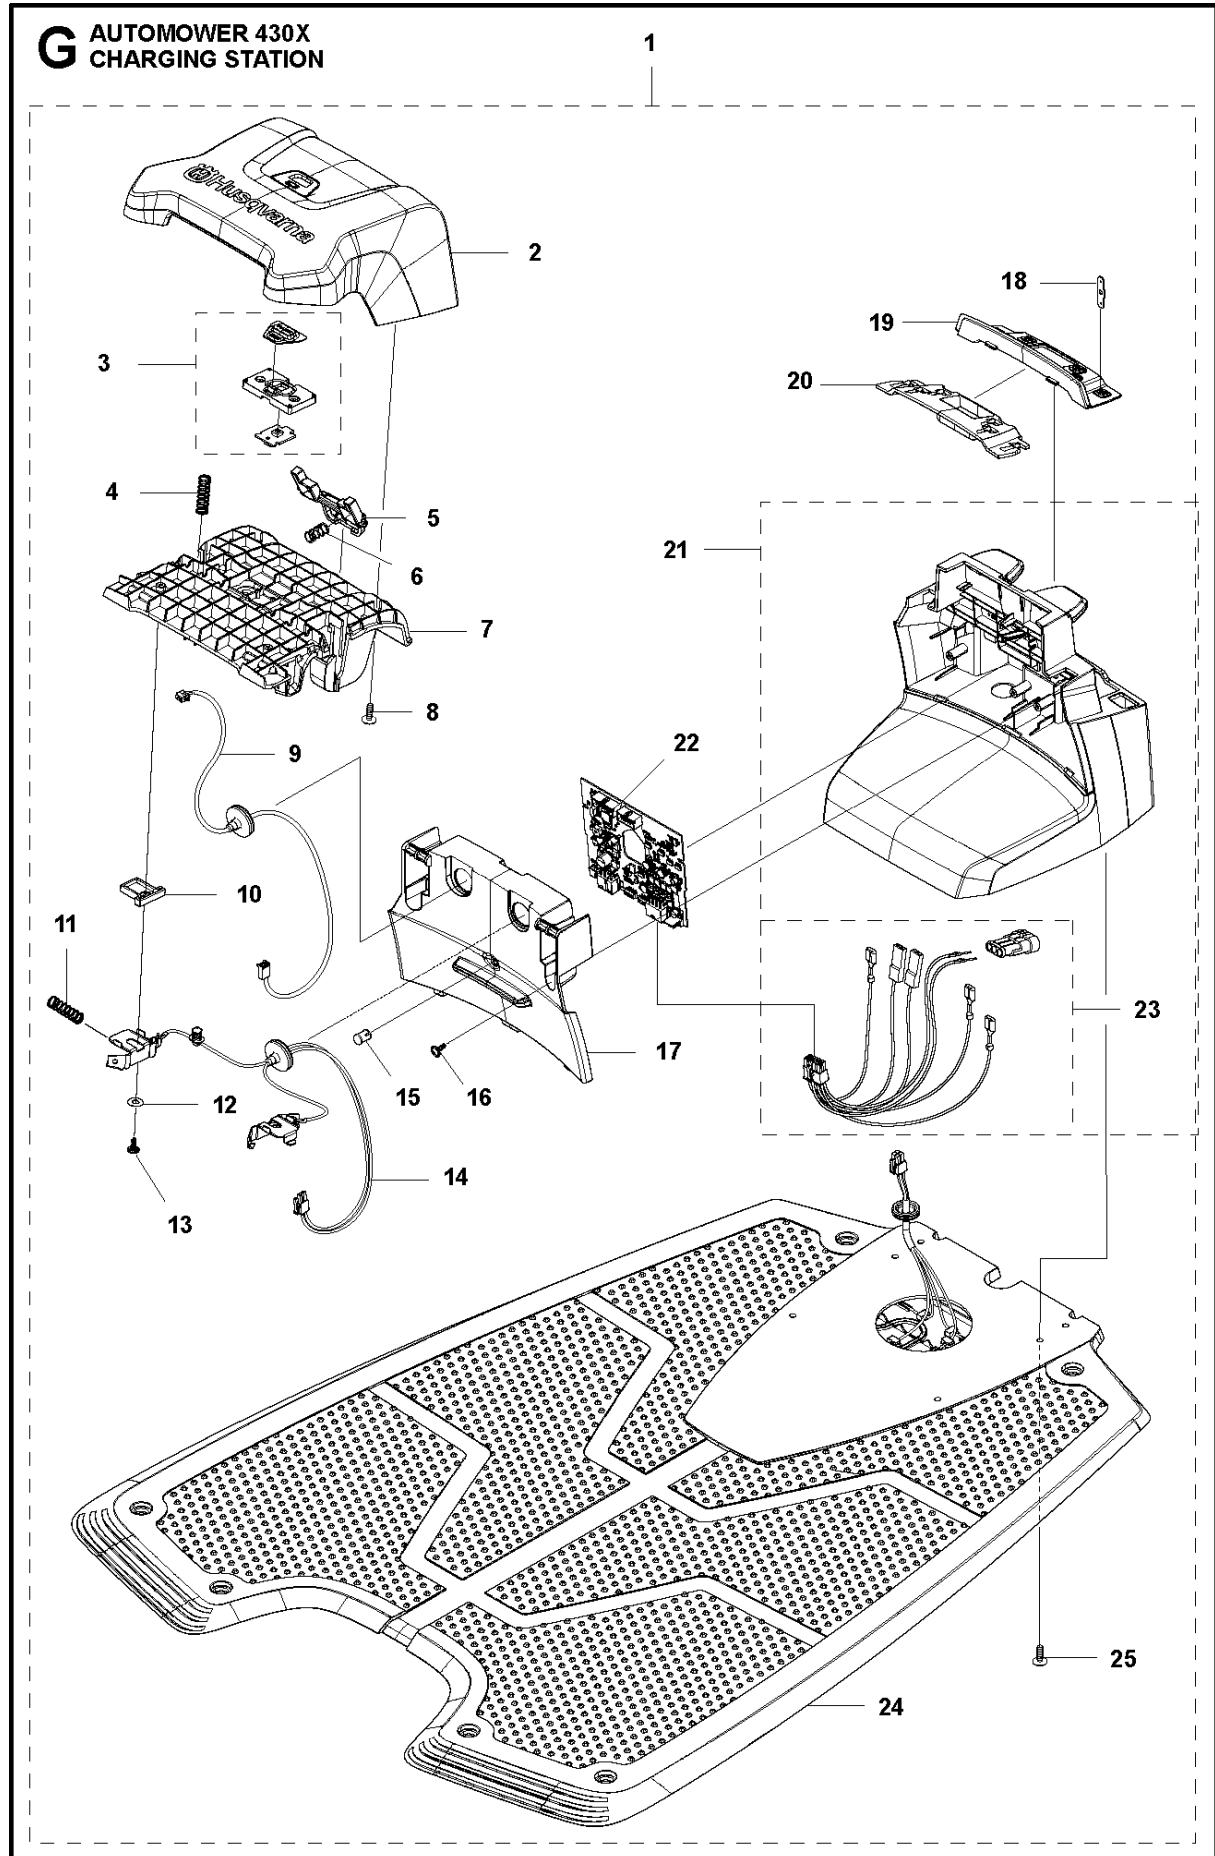

F AUTOMOWER 430X
BLADE MOTOR & CUTTING EQUIPMENT

BLADE MOTOR & CUTTING EQUIPMENT

AUTOMOWER 430X, 2017-01

Ref	Part No	Description	Remark	QTY KIT
1	580 62 44-01	SPRING	Spring	1
2	579 56 46-01	LINK	Link	1
3	575 54 33-14	SCREW	Screw	3
4	581 62 18-01	BEARING KIT	Bearing KIT	1
5	579 56 45-01	HOUSING	Housing	1
6	579 66 64-03	BELLOWS	Bellows	1
7	587 38 14-01	MOTOR ASSY	Cutting Motor ASSY	1
8	575 54 33-14	SCREW	Screw	4
9	587 37 81-01	CUTTING DISC	Cutting Disc	1
10	535 13 05-02	SCREW	Screw	3
11	588 42 17-01	BEARING HOUSING ASSY	Bearing Housing ASSY	1
12	535 07 60-01	SCREW	Screw	1
13	587 37 80-01	SKID PLATE	Skid Plate	1
14	587 44 96-01	COVER KIT	Bearing Cover ASSY	1
15	585 29 75-01	O-RING	O-Ring	1
16	575 54 33-14	SCREW	Screw	3

C AUTOMOWER 430X
CENTER CONSOL

CENTER CONSOL

AUTOMOWER 430X, 2017-01

Ref	Part No	Description	Remark	QTY KIT
1	588 79 75-02	COVER	Cover	1
2	579 45 85-01	HATCH	Hatch	1
3	579 45 81-01	BUTTON	Button	1
4	575 54 33-14	SCREW	Screw	2
5	501 06 58-01	HINGE KIT	Hinge KIT	1
6	575 54 33-14	SCREW	Screw	2
7	579 62 79-02	KEYBOARD	Keyboard	1
8	583 94 37-01	COVER KIT	Cover KIT	1
9	535 13 01-01	SPRING	Spring	2
10	574 87 47-06	SEALING STRIP	Sealing Strip (1 pcs, 5 mm)	1
11	574 48 03-02	SWITCH	Switch	1
12	501 06 60-01	LOCK KIT	Locking Plate KIT	1
13	575 54 33-14	SCREW	Screw	1
14	575 54 33-14	SCREW	Screw	1
15	575 54 33-14	SCREW	Screw	3
16	581 62 07-01	SUPPORT KIT	Support KIT	1
17	588 27 59-01	PRINTED CIRCUIT ASSY	Printed Circuit ASSY	1