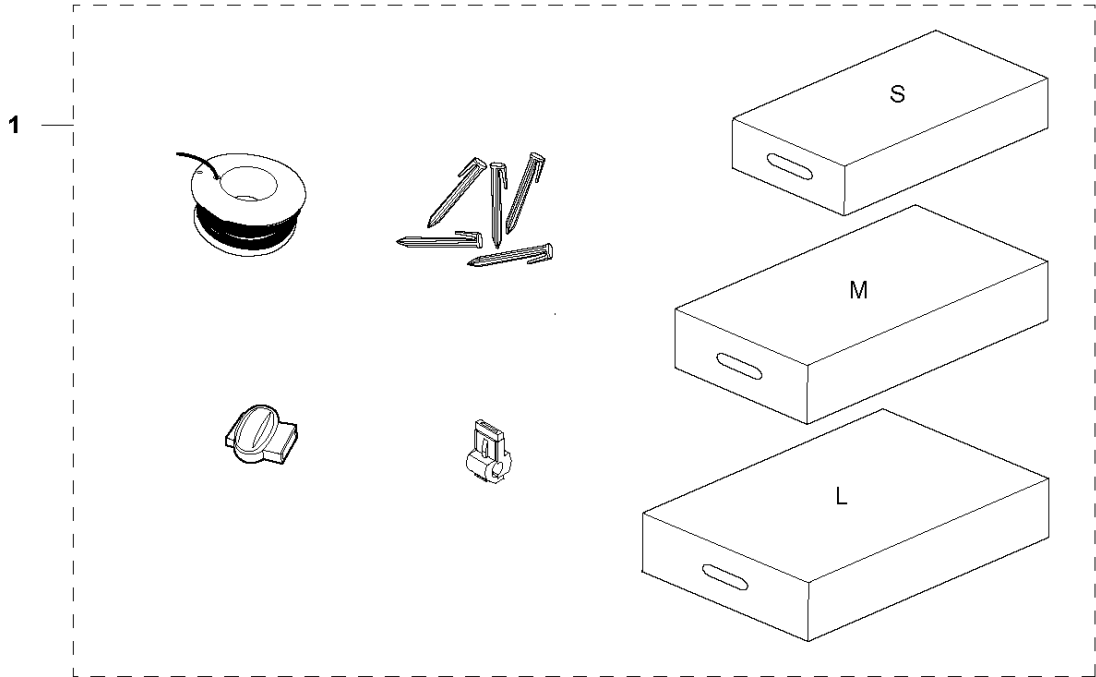

H AUTOMOWER 430X INSTALLATION ACCESSORIES

INSTALLATION ACCESSORIES

AUTOMOWER 430X, 2017-01

Ref	Part No	Description	Remark	QTY KIT
1	967 62 36-01	INSTALLATION KIT	Installation KIT S: Wire (150 m), Staples (300 pcs), Connectors (3 pcs), Couplers (5 pcs)	1
1	967 62 36-02	INSTALLATION KIT	Installation KIT M: Wire (250 m), Staples (400 pcs), Connectors (3 pcs), Couplers (5 pcs)	1
1	967 62 36-03	INSTALLATION KIT	Installation KIT L: Wire (400 m), Staples (600 pcs), Connectors (5 pcs), Couplers (5 pcs)	1
2	535 12 90-01	CONNECTOR	Loop Wire Connector	1
2	577 86 48-01	CONNECTOR	Loop Wire Connectors, Blister Pack, 5pcs	1
3	501 98 02-01	COUPLER	Coupler	1
3	577 86 47-01	COUPLER	Couplers, Blister Pack, 5pcs	1
3	501 98 02-03	COUPLER	Couplers, 100 pcs	1
4	577 86 42-01	STAPLE	Staples, 85 mm, Blister Pack, 100 pcs	1
4	583 97 34-01	STAPLE	Staples, 85 mm, 100 pcs	1
5	577 86 43-02	WIRE	Wire Blister Pack, (50 m)	1
5	580 66 20-02	WIRE	Wire (150 m)	1
5	577 86 43-01	WIRE	Wire Blister Pack, (150 m)	1
6	580 66 20-01	WIRE	Wire (250 m)	1
7	522 91 41-01	WIRE	Wire (500 m, 3.4 mm)	1
8	580 66 20-04	WIRE	Wire (800 m)	1
9	586 75 52-01	POWER UNIT	Transformer (EU)	1
9	586 75 52-02	POWER UNIT	Transformer (UK/IRL)	1
9	586 75 52-03	POWER UNIT	Transformer (CH)	1
9	586 75 52-04	POWER UNIT	Transformer (US/CA)	1
9	586 75 52-05	POWER UNIT	Transformer (AU/NZ)	1
9	586 75 52-06	POWER UNIT	Transformer (JP)	1
10	544 17 75-01	MEASURING TAPE	Measuring Tape	1
11	577 86 46-03	BLADE SET	Long Life Safety Blades, Blister Pack, 9 pcs	1
11	577 60 65-05	BLADE SET	Long Life Safety Blades, 45 pcs	1
11	577 60 66-04	BLADE SET	Long Life Safety Blades, 300 pcs	1
12	115875801	TBD	Operator's Manual, Swedish	1
12	115875806	TBD	Operator's Manual, Danish	1
12	115875811	TBD	Operator's Manual, Finnish	1
12	115875821	TBD	Operator's Manual, Norwegian	1
12	115875826	TBD	Operator's Manual, English	1
12	115875831	TBD	Operator's Manual, French	1
12	115875832	TBD	Operator's Manual, French (Canada)	1
12	115875836	TBD	Operator's Manual, Dutch	1
12	115875841	TBD	Operator's Manual, Italian	1
12	115875846	TBD	Operator's Manual, Spanish	1
12	115875851	TBD	Operator's Manual, German	1
12	115875856	TBD	Operator's Manual, Russian	1
12	115875858	TBD	Operator's Manual, Hungarian	1
12	115875859	TBD	Operator's Manual, Portuguese	1
12	115875861	TBD	Operator's Manual, Polish	1
12	115875862	TBD	Operator's Manual, Romanian	1
12	115875863	TBD	Operator's Manual, Estonian	1
12	115875864	TBD	Operator's Manual, Latvian	1