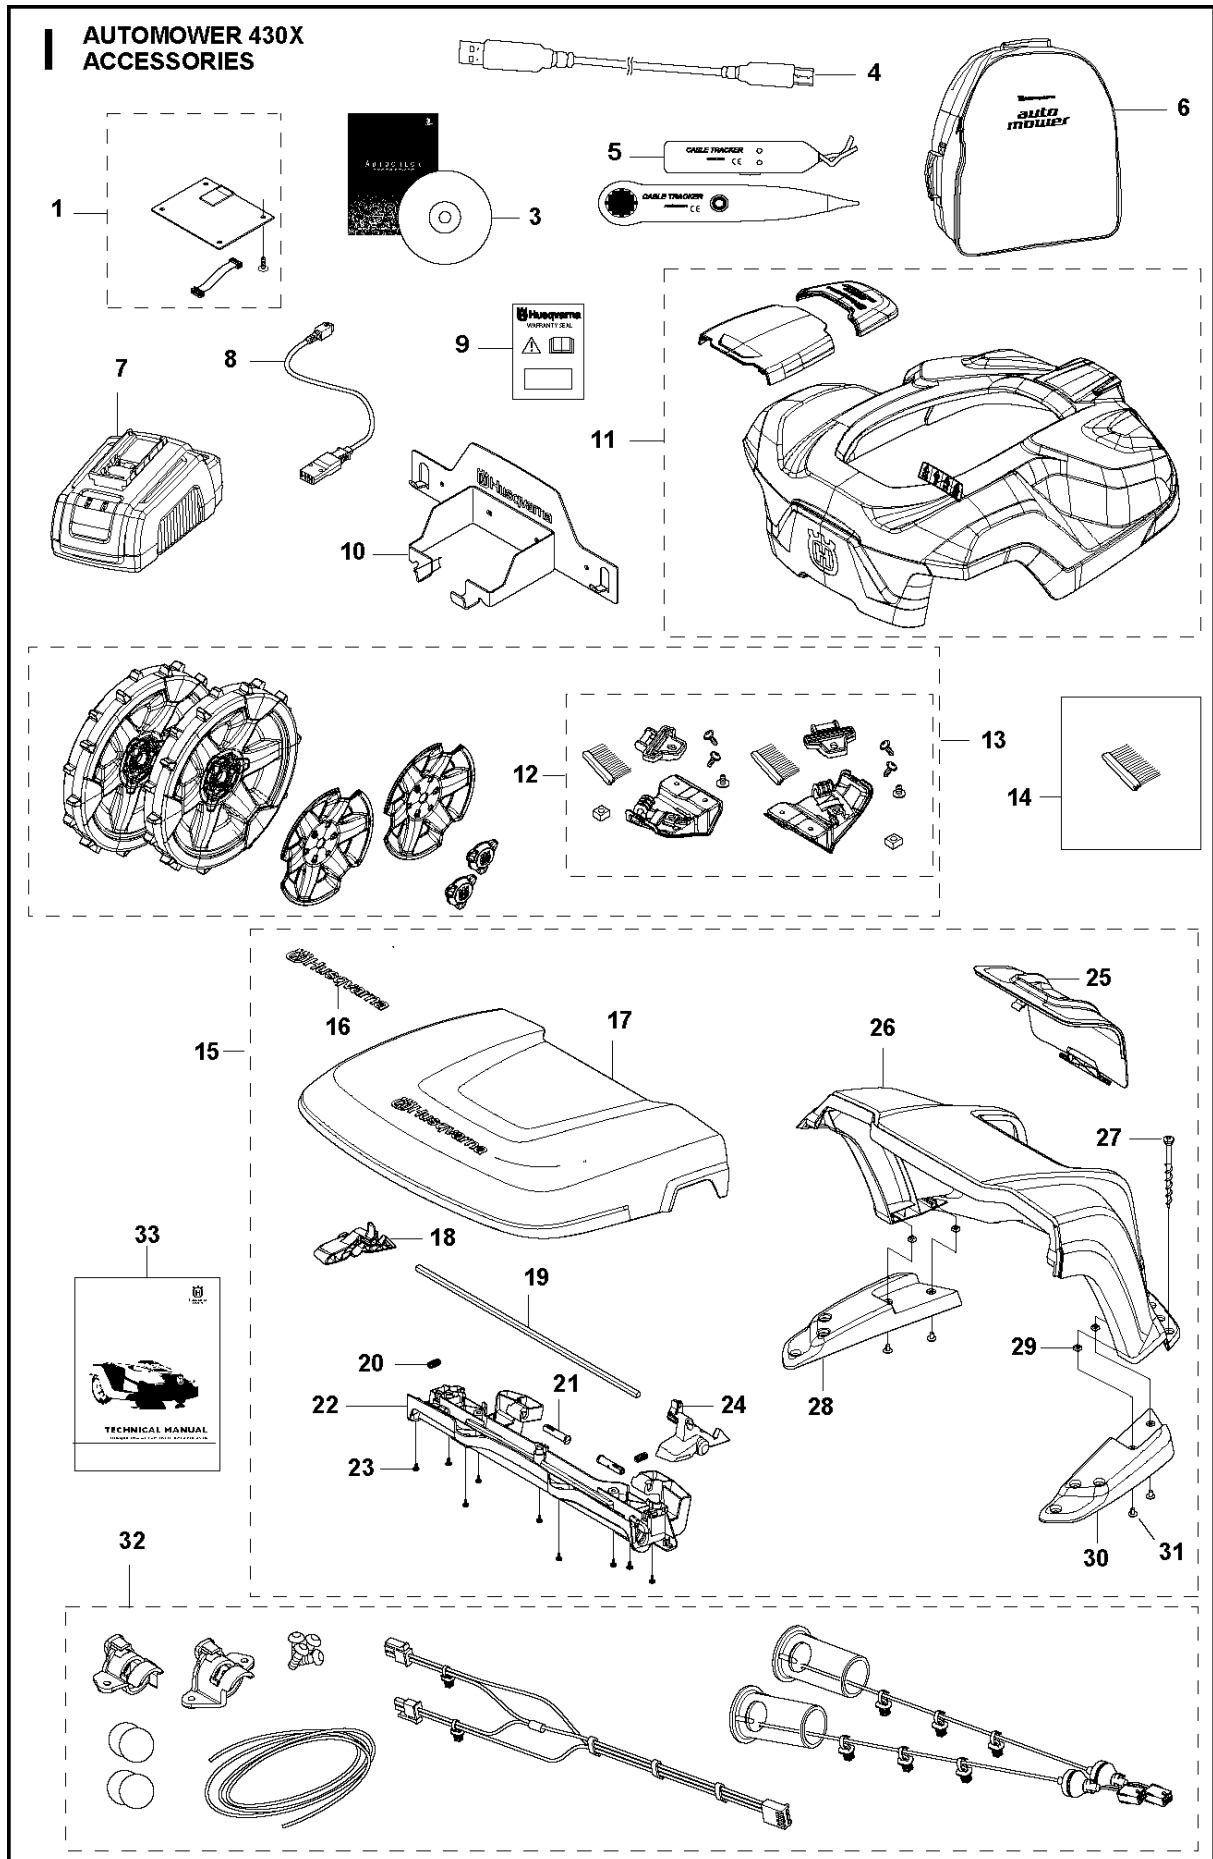

ACCESSORIES

AUTOMOWER 430X, 2017-01

Ref	Part No	Description	Remark	QTY KIT
1	586 66 23-04	GPS MODULE	Automower Connect KIT	1
3	577 85 81-03	DVD	DVD Autocheck EXP	1
4	577 51 81-02	CABLE	Service Cable (USB)	1
5	577 60 68-01	TEST EQUIPMENT	Interruption Detector	1
6	522 91 67-01	BAG	Bag	1
7	588 40 84-01	CHARGER	Quick Charger with Battery Test	1
8	588 20 26-01	CABLE ASSY	Cable Quick Charger	1
9	580 68 95-02	LABEL	Warranty Seal 1pcs	1
10	585 01 97-02	WALL HANGER	Wall Hanger	1
11	580 96 57-02	BODY KIT	Body KIT White	1
12	581 90 31-02	BRUSH KIT	Brush KIT incl Brush, 6 pcs	1
13	581 88 97-02	WHEEL KIT	Rear Wheel KIT incl. Brush KIT	1
14	581 98 20-02	BRUSH KIT	Brush, 6pcs	1
15	585 01 94-01	HOUSING	House KIT	1
16	577 46 90-01	DECAL	Decal	1
17	586 88 58-01	KIT	Cover Lid	1
18	585 32 40-02	HANDLE	Handle Left	1
19	585 32 41-01	ROD	Steel Rod	1
20	580 51 14-01	SPRING	Spring	2
21	585 34 15-01	HINGE PIN	Hinge Pin	2
22	585 34 16-01	BEAM	Beam	1
23	575 54 33-14	SCREW	Screw	9
24	585 32 40-01	HANDLE	Handle Right	1
25	585 32 36-01	HATCH	Hatch	1
26	585 32 34-01	COVER	Cover Base	1
27	575 23 86-01	SCREW KIT	Screw KIT, 6 pcs	1
28	585 32 38-02	SUPPORT	Support Base Left	1
29	503 22 66-01	SQUARE NUT	Square Nut	4
30	585 32 38-01	SUPPORT	Support Base Right	1
31	535 12 93-03	SCREW IHPANM	Screw	4
32	581 91 25-02	HEAD LIGHTS	Head Lights KIT	1
33	115 81 90-01	WORKSHOP MANUAL	Technical Handbook -420, 430X, 450X Swedish	1
33	115 81 90-06	WORKSHOP MANUAL	Technical Handbook -420, 430X, 450X Danish	1
33	115 81 90-11	WORKSHOP MANUAL	Technical Handbook -420, 430X, 450X Finnish	1
33	115 81 90-21	WORKSHOP MANUAL	Technical Handbook -420, 430X, 450X Norwegian	1
33	115 81 90-26	WORKSHOP MANUAL	Technical Handbook -420, 430X, 450X English	1
33	115 81 90-31	WORKSHOP MANUAL	Technical Handbook -420, 430X, 450X French	1
33	115 81 90-36	WORKSHOP MANUAL	Technical Handbook -420, 430X, 450X Dutch	1
33	115 81 90-41	WORKSHOP MANUAL	Technical Handbook -420, 430X, 450X Italian	1
33	115 81 90-46	WORKSHOP MANUAL	Technical Handbook -420, 430X, 450X Spanish	1
33	115 81 90-51	WORKSHOP MANUAL	Technical Handbook -420, 430X, 450X German	1
33	115819056	TBD	Technical Handbook -420, 430X, 450X Russian	1
33	115819058	TBD	Technical Handbook -420, 430X, 450X Hungarian	1
33	115819059	TBD	Technical Handbook -420, 430X, 450X Portuguese	1
33	115819061	TBD	Technical Handbook -420, 430X, 450X Polish	1
33	115819062	TBD	Technical Handbook -420, 430X, 450X Romanian	1
33	115819063	TBD	Technical Handbook -420, 430X, 450X Estonian	1
33	115819064	TBD	Technical Handbook -420, 430X, 450X Latvian	1