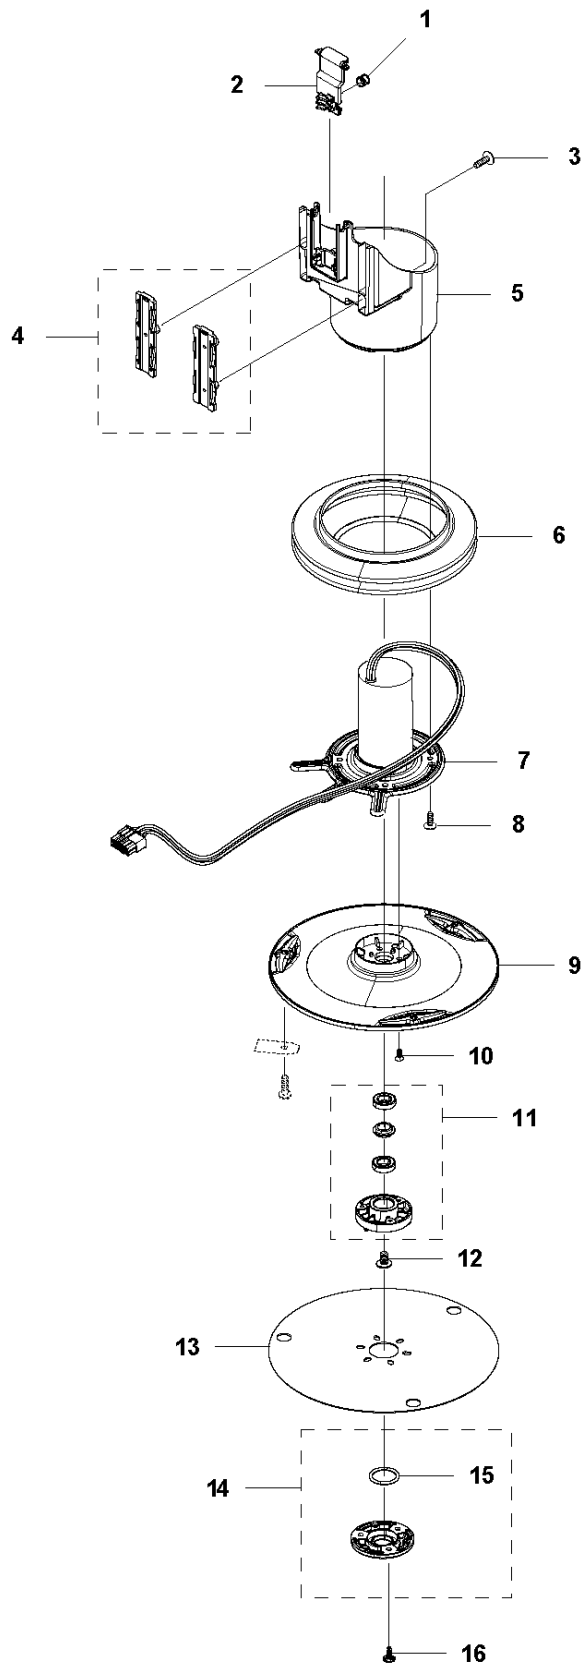

F AUTOMOWER 430X
BLADE MOTOR & CUTTING EQUIPMENT

BLADE MOTOR & CUTTING EQUIPMENT

AUTOMOWER 430X, 2017-01

Ref	Part No	Description	Remark	QTY KIT
1	580 62 44-01	SPRING	Spring	1
2	579 56 46-01	LINK	Link	1
3	575 54 33-14	SCREW	Screw	3
4	581 62 18-01	BEARING KIT	Bearing KIT	1
5	579 56 45-01	HOUSING	Housing	1
6	579 66 64-03	BELLOWS	Bellows	1
7	587 38 14-01	MOTOR ASSY	Cutting Motor ASSY	1
8	575 54 33-14	SCREW	Screw	4
9	587 37 81-01	CUTTING DISC	Cutting Disc	1
10	535 13 05-02	SCREW	Screw	3
11	588 42 17-01	BEARING HOUSING ASSY	Bearing Housing ASSY	1
12	535 07 60-01	SCREW	Screw	1
13	587 37 80-01	SKID PLATE	Skid Plate	1
14	587 44 96-01	COVER KIT	Bearing Cover ASSY	1
15	585 29 75-01	O-RING	O-Ring	1
16	575 54 33-14	SCREW	Screw	3

C AUTOMOWER 430X
CENTER CONSOL

CENTER CONSOL

AUTOMOWER 430X, 2017-01

Ref	Part No	Description	Remark	QTY KIT
1	588 79 75-02	COVER	Cover	1
2	579 45 85-01	HATCH	Hatch	1
3	579 45 81-01	BUTTON	Button	1
4	575 54 33-14	SCREW	Screw	2
5	501 06 58-01	HINGE KIT	Hinge KIT	1
6	575 54 33-14	SCREW	Screw	2
7	579 62 79-02	KEYBOARD	Keyboard	1
8	583 94 37-01	COVER KIT	Cover KIT	1
9	535 13 01-01	SPRING	Spring	2
10	574 87 47-06	SEALING STRIP	Sealing Strip (1 pcs, 5 mm)	1
11	574 48 03-02	SWITCH	Switch	1
12	501 06 60-01	LOCK KIT	Locking Plate KIT	1
13	575 54 33-14	SCREW	Screw	1
14	575 54 33-14	SCREW	Screw	1
15	575 54 33-14	SCREW	Screw	3
16	581 62 07-01	SUPPORT KIT	Support KIT	1
17	588 27 59-01	PRINTED CIRCUIT ASSY	Printed Circuit ASSY	1