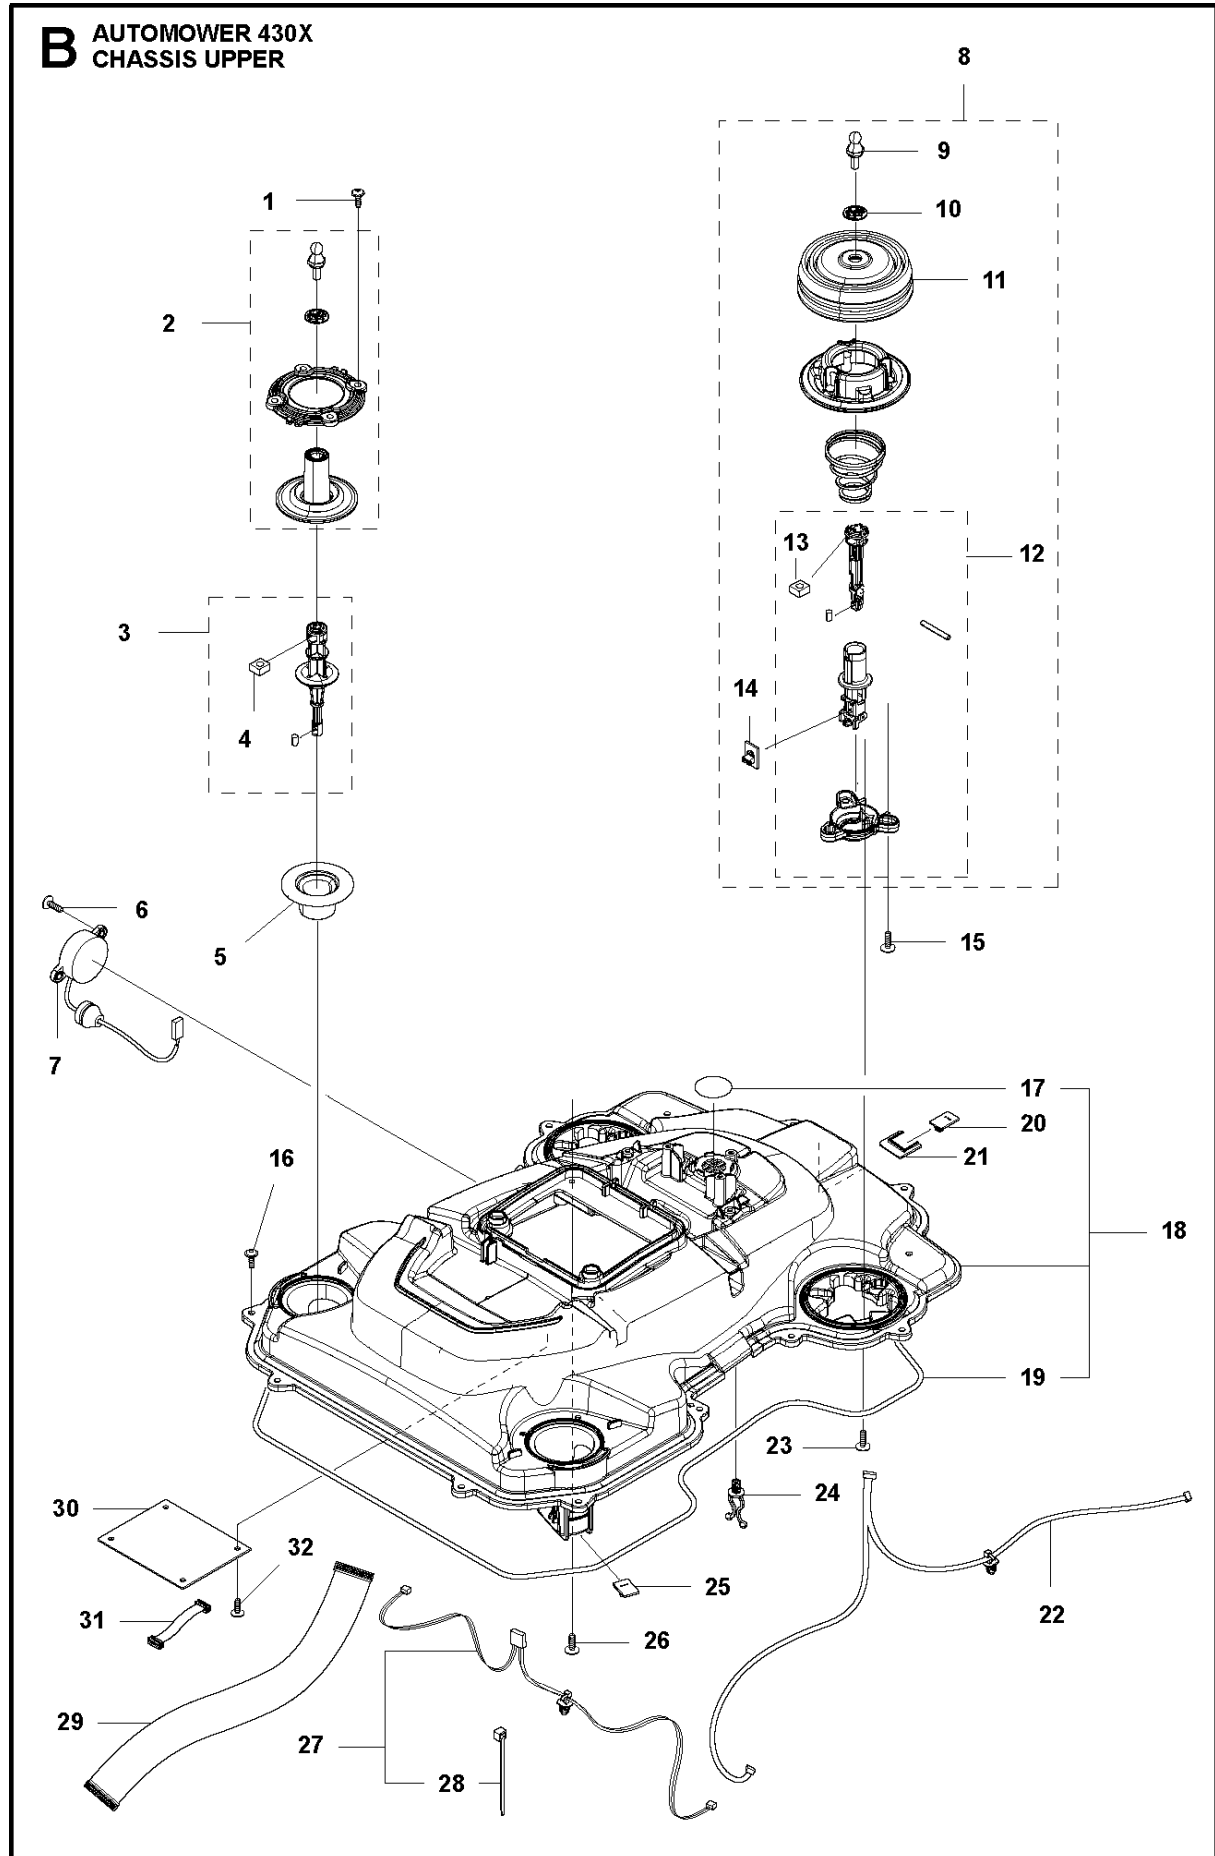

CHASSIS UPPER

AUTOMOWER 430X, 2017-01

Ref	Part No	Description	Remark	QTY KIT
1	574 45 01-01	SCREW ITXPANT	Screw	8
2	501 06 13-01	JOYSTICK KIT	Joystick KIT Rear	2
3	501 12 26-02	JOYSTICK KIT	Column KIT	2
4	503 22 66-01	SQUARE NUT	Square Nut	2
5	535 14 32-01	DEFLECTION LIMITER	Deflection Limiter	2
6	575 54 33-14	SCREW	Screw	2
7	579 70 63-02	BUZZER	Buzzer	1
8	581 62 09-03	JOYSTICK KIT	Joystick KIT	2
9	580 52 67-01	STUD	Stud	2
10	579 52 57-01	WASHER	Washer	2
11	579 47 46-01	BELLOWS	Bellows	2
12	587 44 88-02	JOYSTICK KIT	Rod KIT	2
13	503 22 66-01	SQUARE NUT	Square Nut	2
14	579 66 90-01	PRINTED CIRCUIT ASSY	Printed Circuit ASSY	2
15	575 54 33-14	SCREW	Screw	6
16	574 45 01-01	SCREW ITXPANT	Screw	14
17	577 75 37-01	KIT	Air Filter 10 pcs	1
18	581 62 08-01	CHASSIS KIT	Chassis KIT	1
19	574 87 47-05	SEALING STRIP	Sealing Strip (1 pcs, 5 mm)	1
20	579 66 91-01	PRINTED CIRCUIT ASSY	Printed Circuit ASSY	1
21	587 83 49-01	CLIP	Clip	1
22	581 66 09-01	LOOM KIT	Loom KIT	1
23	574 45 01-01	SCREW ITXPANT	Screw	6
24	580 68 29-01	HOLDER	Holder	2
25	579 66 91-01	PRINTED CIRCUIT ASSY	Printed Circuit ASSY	1
26	575 54 33-14	SCREW	Screw	4
27	581 62 11-01	LOOM KIT	Loom KIT	1
28	900 23 87-08	TIE WRAP	Tie Wrap	2
29	579 70 62-01	CABLE ASSY	Loom	1
30	581 01 40-01	PRINTED CIRCUIT ASSY	GPS Board	1
31	588 56 65-01	WIRING ASSY	Loom	1
32	575 54 33-14	SCREW	Screw	4