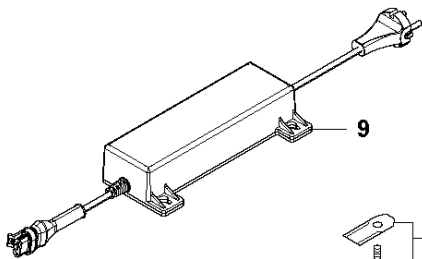

H AUTOMOWER 430X INSTALLATION ACCESSORIES

INSTALLATION ACCESSORIES

AUTOMOWER 430X, 2017-01

Ref	Part No	Description	Remark	QTY KIT
1	967 62 36-01	INSTALLATION KIT	Installation KIT S: Wire (150 m), Staples (300 pcs), Connectors (3 pcs), Couplers (5 pcs)	1
1	967 62 36-02	INSTALLATION KIT	Installation KIT M: Wire (250 m), Staples (400 pcs), Connectors (3 pcs), Couplers (5 pcs)	1
1	967 62 36-03	INSTALLATION KIT	Installation KIT L: Wire (400 m), Staples (600 pcs), Connectors (5 pcs), Couplers (5 pcs)	1
2	535 12 90-01	CONNECTOR	Loop Wire Connector	1
2	577 86 48-01	CONNECTOR	Loop Wire Connectors, Blister Pack, 5pcs	1
3	501 98 02-01	COUPLER	Coupler	1
3	577 86 47-01	COUPLER	Couplers, Blister Pack, 5pcs	1
3	501 98 02-03	COUPLER	Couplers, 100 pcs	1
4	577 86 42-01	STAPLE	Staples, 85 mm, Blister Pack, 100 pcs	1
4	583 97 34-01	STAPLE	Staples, 85 mm, 100 pcs	1
5	577 86 43-02	WIRE	Wire Blister Pack, (50 m)	1
5	580 66 20-02	WIRE	Wire (150 m)	1
5	577 86 43-01	WIRE	Wire Blister Pack, (150 m)	1
6	580 66 20-01	WIRE	Wire (250 m)	1
7	522 91 41-01	WIRE	Wire (500 m, 3.4 mm)	1
8	580 66 20-04	WIRE	Wire (800 m)	1
9	586 75 52-01	POWER UNIT	Transformer (EU)	1
9	586 75 52-02	POWER UNIT	Transformer (UK/IRL)	1
9	586 75 52-03	POWER UNIT	Transformer (CH)	1
9	586 75 52-04	POWER UNIT	Transformer (US/CA)	1
9	586 75 52-05	POWER UNIT	Transformer (AU/NZ)	1
9	586 75 52-06	POWER UNIT	Transformer (JP)	1
10	544 17 75-01	MEASURING TAPE	Measuring Tape	1
11	577 86 46-03	BLADE SET	Long Life Safety Blades, Blister Pack, 9 pcs	1
11	577 60 65-05	BLADE SET	Long Life Safety Blades, 45 pcs	1
11	577 60 66-04	BLADE SET	Long Life Safety Blades, 300 pcs	1
12	115875801	TBD	Operator's Manual, Swedish	1
12	115875806	TBD	Operator's Manual, Danish	1
12	115875811	TBD	Operator's Manual, Finnish	1
12	115875821	TBD	Operator's Manual, Norwegian	1
12	115875826	TBD	Operator's Manual, English	1
12	115875831	TBD	Operator's Manual, French	1
12	115875832	TBD	Operator's Manual, French (Canada)	1
12	115875836	TBD	Operator's Manual, Dutch	1
12	115875841	TBD	Operator's Manual, Italian	1
12	115875846	TBD	Operator's Manual, Spanish	1
12	115875851	TBD	Operator's Manual, German	1
12	115875856	TBD	Operator's Manual, Russian	1
12	115875858	TBD	Operator's Manual, Hungarian	1
12	115875859	TBD	Operator's Manual, Portuguese	1
12	115875861	TBD	Operator's Manual, Polish	1
12	115875862	TBD	Operator's Manual, Romanian	1
12	115875863	TBD	Operator's Manual, Estonian	1
12	115875864	TBD	Operator's Manual, Latvian	1