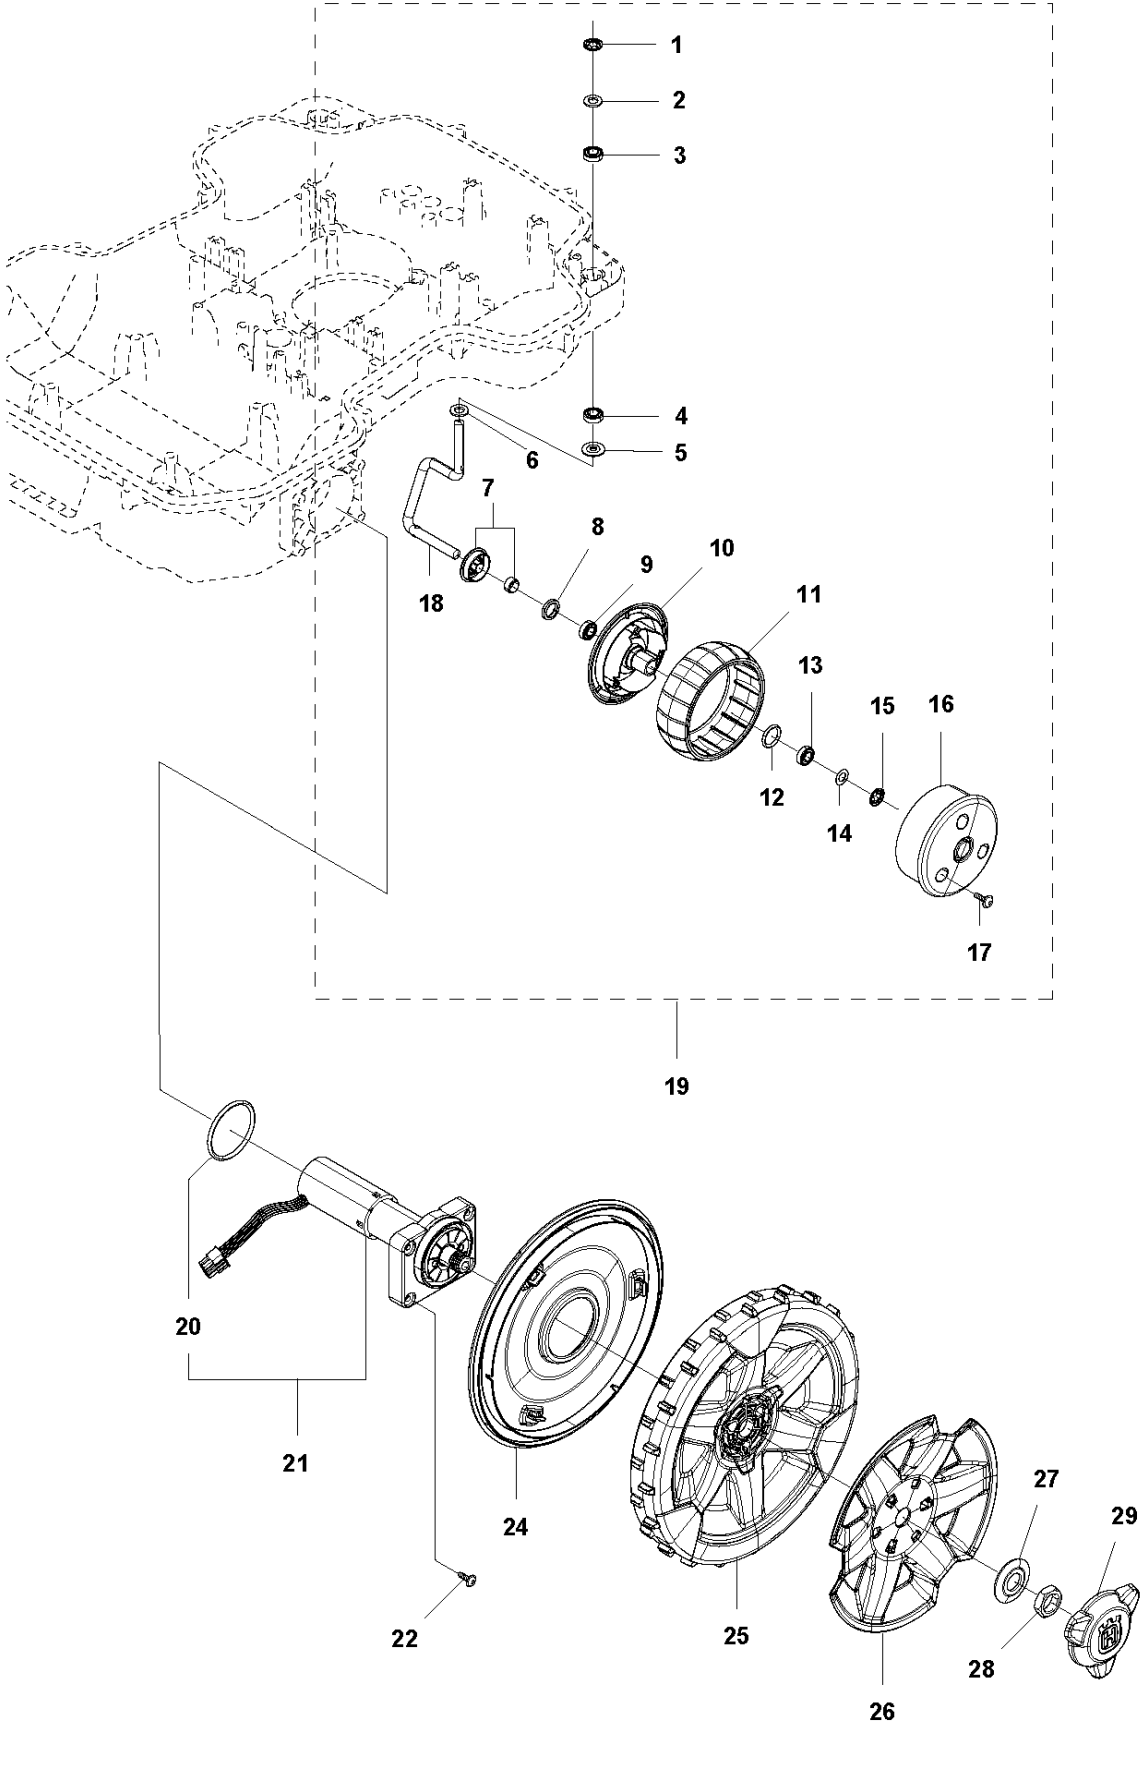

E AUTOMOWER 430X
WHEELS & TIRES

WHEELS & TIRES

AUTOMOWER 430X, 2018-

Ref	Part No	Description	Remark	QTY KIT
1	576 01 93-02	LOCKWASHER	Lock Washer	2
2	580 76 46-01	WASHER	Washer	2
3	580 60 51-01	BALL BEARING	Ball Bearing	2
4	580 60 51-01	BALL BEARING	Ball Bearing	2
5	535 08 78-03	WASHER	Washer	2
6	580 76 46-01	WASHER	Washer	2
7	581 62 15-01	SHIELD KIT	Shield KIT	2
8	580 48 71-01	SEALING	Sealing	2
9	580 60 51-01	BALL BEARING	Ball Bearing	2
10	579 45 71-01	WHEEL	Wheel Inside	2
11	574 44 98-01	WHEEL	Tire	2
12	580 44 51-01	O-RING	O-ring	2
13	580 60 51-01	BALL BEARING	Ball Bearing	2
14	580 76 46-01	WASHER	Washer	2
15	576 01 93-02	LOCKWASHER	Lock Washer	2
16	579 45 72-01	WHEEL	Wheel Outside	2
17	575 54 33-14	SCREW	Screw	6
18	580 33 61-01	SPINDLE	Spindle	2
19	581 62 14-01	WHEEL KIT	Front Wheel KIT	2
20	580 44 39-02	O-RING	O-ring	2
21	581 62 13-03	MOTOR KIT	Wheel Motor ASSY	2
22	574 45 01-01	SCREW IXPANT	Screw	8
24	582 27 60-01	COVER	Cover	2
25	582 27 25-02	WHEEL	Rear Wheel	2
26	579 50 57-01	WHEEL COVER	Wheel Cover	2
27	586 21 06-01	WASHER	Spring Washer	2
28	731 43 24-01	HEXAGON THIN NUT	Thin Nut	2
29	579 50 55-02	HUB CAP	Hub Cap	2