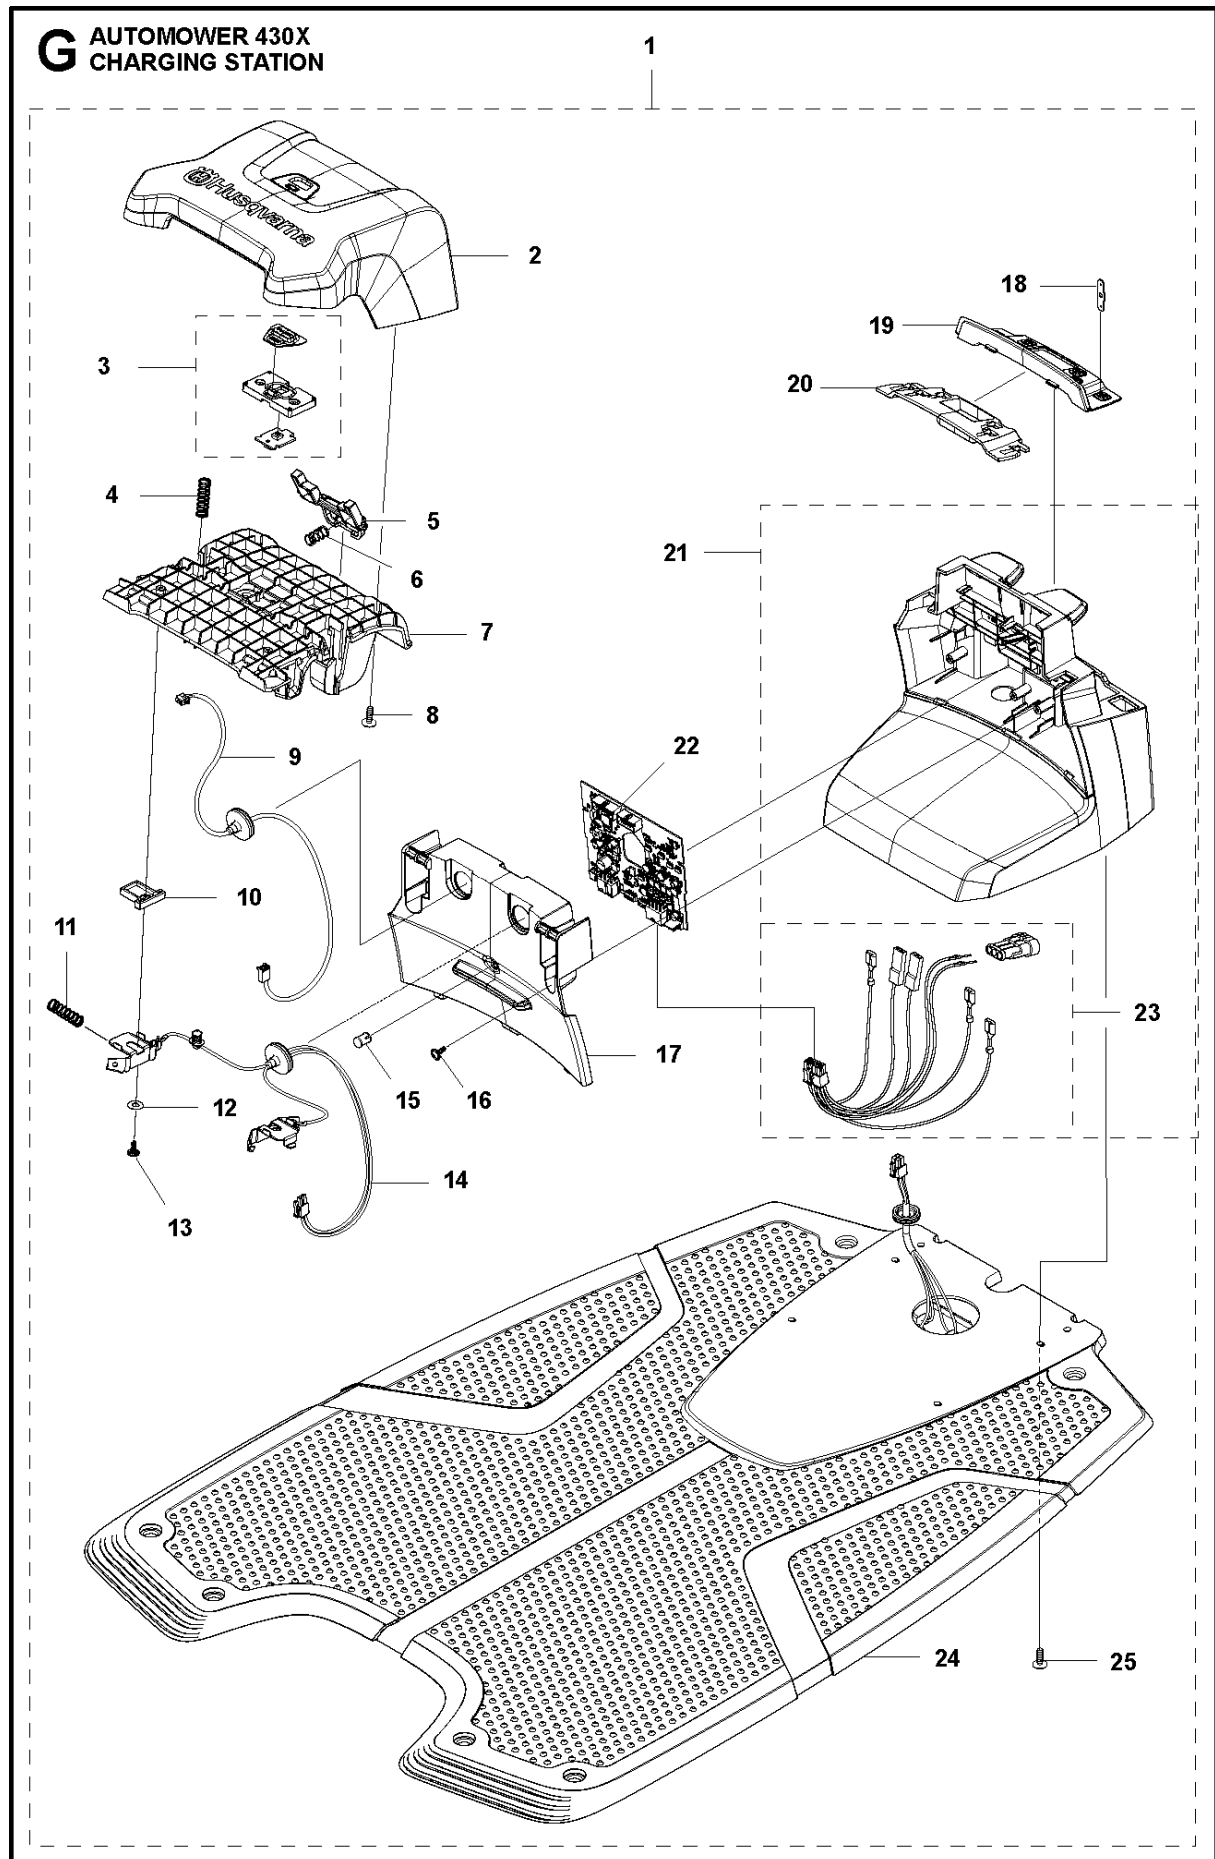

CHARGING STATION

AUTOMOWER 430X, 2018-

Ref	Part No	Description	Remark	QTY KIT
1	580 76 55-06	CHARGING STATION	Charging Station	1
2	579 44 82-04	CAP	Cap	1
3	501 06 59-01	BUTTON KIT	Home Button KIT	1
4	580 51 14-01	SPRING	Spring	2
5	579 46 24-02	BUTTON	Button	1
6	574 48 70-01	SPRING	Spring	1
7	579 45 80-04	FRAME	Frame	1
8	575 54 33-14	SCREW	Screw	4
9	579 70 83-01	LOOM	Home Button Wiring	1
10	579 46 05-01	DISTANCE	Distance	2
11	580 51 14-01	SPRING	Spring	2
12	734 11 37-41	WASHER	Washer	2
13	575 54 33-14	SCREW	Screw	2
14	585 53 95-02	CABLE ASSY	Loom Charging Contact	1
15	590 21 72-01	LENS	Diode Lens	1
16	575 54 33-14	SCREW	Screw	2
17	579 45 97-03	LID	Lid	1
18	580 50 41-01	TERMINAL	Terminal	4
19	579 45 98-02	PANEL	Panel	1
20	579 45 99-01	HOLDER	Holder	1
21	588 18 88-01	HOUSING ASSY	Housing KIT	1
22	589 50 78-01	PRINTED CIRCUIT ASSY	PCBA Charging Station	1
23	588 47 89-01	CABLE KIT	Wiring CS	1
24	590 09 40-01	BASE ASSY	Charging Plate	1
25	575 54 33-14	SCREW	Screw	4