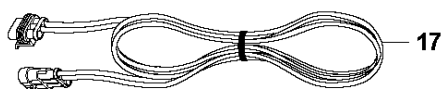

H AUTOMOWER 430X INSTALLATION ACCESSORIES

INSTALLATION ACCESSORIES

AUTOMOWER 430X, 2018-

Ref	Part No	Description	Remark	QTY KIT
1	967 62 36-01	INSTALLATION KIT	Installation KIT S: Wire (150 m), Staples (300 pcs), Connectors (3 pcs), Couplers (5 pcs)	1
1	967 62 36-02	INSTALLATION KIT	Installation KIT M: Wire (250 m), Staples (400 pcs), Connectors (3 pcs), Couplers (5 pcs)	1
1	967 62 36-03	INSTALLATION KIT	Installation KIT L: Wire (400 m), Staples (600 pcs), Connectors (5 pcs), Couplers (5 pcs)	1
2	535 12 90-01	CONNECTOR	Loop Wire Connector	1
2	535 12 90-02	CONNECTOR	Loop Wire Connector, Blister Pack, 100 pcs	1
2	577 86 48-01	CONNECTOR	Loop Wire Connectors, Blister Pack, 5pcs	1
3	501 98 02-01	COUPLER	Coupler	1
3	577 86 47-01	COUPLER	Couplers, Blister Pack, 5pcs	1
3	501 98 02-03	COUPLER	Couplers, 100 pcs	1
4	577 86 42-01	STAPLE	Staples, 85 mm, Blister Pack, 100 pcs	1
4	583 97 34-01	STAPLE	Staples, 85 mm, 100 pcs	1
5	577 86 43-02	WIRE	Wire Blister Pack, (50 m)	1
5	580 66 20-02	WIRE	Wire (150 m)	1
5	577 86 43-01	WIRE	Wire Blister Pack, (150 m)	1
6	580 66 20-01	WIRE	Wire (250 m)	1
7	593 29 77-01	WIRE	Wire Pro 300m	1
8	522 91 41-01	WIRE	Wire (500 m, ~3.4 mm)	1
9	580 66 20-04	WIRE	Wire (800 m)	1
10	586 75 52-01	POWER UNIT	Transformer (EU)	1
10	586 75 52-02	POWER UNIT	Transformer (UK/IRL)	1
10	586 75 52-03	POWER UNIT	Transformer (CH)	1
10	586 75 52-04	POWER UNIT	Transformer (US/CA)	1
10	586 75 52-05	POWER UNIT	Transformer (AU/NZ)	1
10	586 75 52-06	POWER UNIT	Transformer (JP)	1
11	544 17 75-01	MEASURING TAPE	Measuring Tape	1
12	577 86 46-03	BLADE SET	Long Life Safety Blades, Blister Pack, 9 pcs	1
12	577 60 65-05	BLADE SET	Long Life Safety Blades, 45 pcs	1
12	577 60 66-04	BLADE SET	Long Life Safety Blades, 300 pcs	1
13	115875801	TBD	Operator's Manual, Swedish	1
13	115875806	TBD	Operator's Manual, Danish	1
13	115875811	TBD	Operator's Manual, Finnish	1
13	115875821	TBD	Operator's Manual, Norwegian	1
13	115875826	TBD	Operator's Manual, English	1
13	115875831	TBD	Operator's Manual, French	1
13	115875832	TBD	Operator's Manual, French (Canada)	1
13	115875836	TBD	Operator's Manual, Dutch	1
13	115875841	TBD	Operator's Manual, Italian	1
13	115875846	TBD	Operator's Manual, Spanish	1
13	115875851	TBD	Operator's Manual, German	1
13	115875856	TBD	Operator's Manual, Russian	1
13	115875858	TBD	Operator's Manual, Hungarian	1
13	115875859	TBD	Operator's Manual, Portuguese	1
13	115875861	TBD	Operator's Manual, Polish	1
13	115875862	TBD	Operator's Manual, Romanian	1