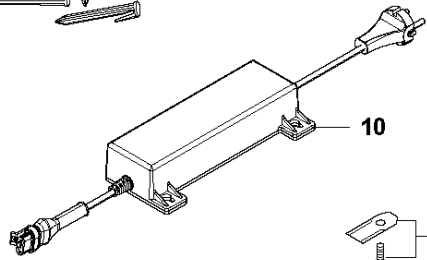

H AUTOMOWER 430X INSTALLATION ACCESSORIES

INSTALLATION ACCESSORIES

AUTOMOWER 430X, 2018-

Ref	Part No	Description	Remark	QTY KIT
1	967 62 36-01	INSTALLATION KIT	Installation KIT S: Wire (150 m), Staples (300 pcs), Connectors (3 pcs), Couplers (5 pcs)	1
1	967 62 36-02	INSTALLATION KIT	Installation KIT M: Wire (250 m), Staples (400 pcs), Connectors (3 pcs), Couplers (5 pcs)	1
1	967 62 36-03	INSTALLATION KIT	Installation KIT L: Wire (400 m), Staples (600 pcs), Connectors (5 pcs), Couplers (5 pcs)	1
2	535 12 90-01	CONNECTOR	Loop Wire Connector	1
2	535 12 90-02	CONNECTOR	Loop Wire Connector, Blister Pack, 100 pcs	1
2	577 86 48-01	CONNECTOR	Loop Wire Connectors, Blister Pack, 5pcs	1
3	501 98 02-01	COUPLER	Coupler	1
3	577 86 47-01	COUPLER	Couplers, Blister Pack, 5pcs	1
3	501 98 02-03	COUPLER	Couplers, 100 pcs	1
4	577 86 42-01	STAPLE	Staples, 85 mm, Blister Pack, 100 pcs	1
4	583 97 34-01	STAPLE	Staples, 85 mm, 100 pcs	1
5	577 86 43-02	WIRE	Wire Blister Pack, (50 m)	1
5	580 66 20-02	WIRE	Wire (150 m)	1
5	577 86 43-01	WIRE	Wire Blister Pack, (150 m)	1
6	580 66 20-01	WIRE	Wire (250 m)	1
7	593 29 77-01	WIRE	Wire Pro 300m	1
8	522 91 41-01	WIRE	Wire (500 m, ~3.4 mm)	1
9	580 66 20-04	WIRE	Wire (800 m)	1
10	586 75 52-01	POWER UNIT	Transformer (EU)	1
10	586 75 52-02	POWER UNIT	Transformer (UK/IRL)	1
10	586 75 52-03	POWER UNIT	Transformer (CH)	1
10	586 75 52-04	POWER UNIT	Transformer (US/CA)	1
10	586 75 52-05	POWER UNIT	Transformer (AU/NZ)	1
10	586 75 52-06	POWER UNIT	Transformer (JP)	1
11	544 17 75-01	MEASURING TAPE	Measuring Tape	1
12	577 86 46-03	BLADE SET	Long Life Safety Blades, Blister Pack, 9 pcs	1
12	577 60 65-05	BLADE SET	Long Life Safety Blades, 45 pcs	1
12	577 60 66-04	BLADE SET	Long Life Safety Blades, 300 pcs	1
13	115875801	TBD	Operator's Manual, Swedish	1
13	115875806	TBD	Operator's Manual, Danish	1
13	115875811	TBD	Operator's Manual, Finnish	1
13	115875821	TBD	Operator's Manual, Norwegian	1
13	115875826	TBD	Operator's Manual, English	1
13	115875831	TBD	Operator's Manual, French	1
13	115875832	TBD	Operator's Manual, French (Canada)	1
13	115875836	TBD	Operator's Manual, Dutch	1
13	115875841	TBD	Operator's Manual, Italian	1
13	115875846	TBD	Operator's Manual, Spanish	1
13	115875851	TBD	Operator's Manual, German	1
13	115875856	TBD	Operator's Manual, Russian	1
13	115875858	TBD	Operator's Manual, Hungarian	1
13	115875859	TBD	Operator's Manual, Portuguese	1
13	115875861	TBD	Operator's Manual, Polish	1
13	115875862	TBD	Operator's Manual, Romanian	1