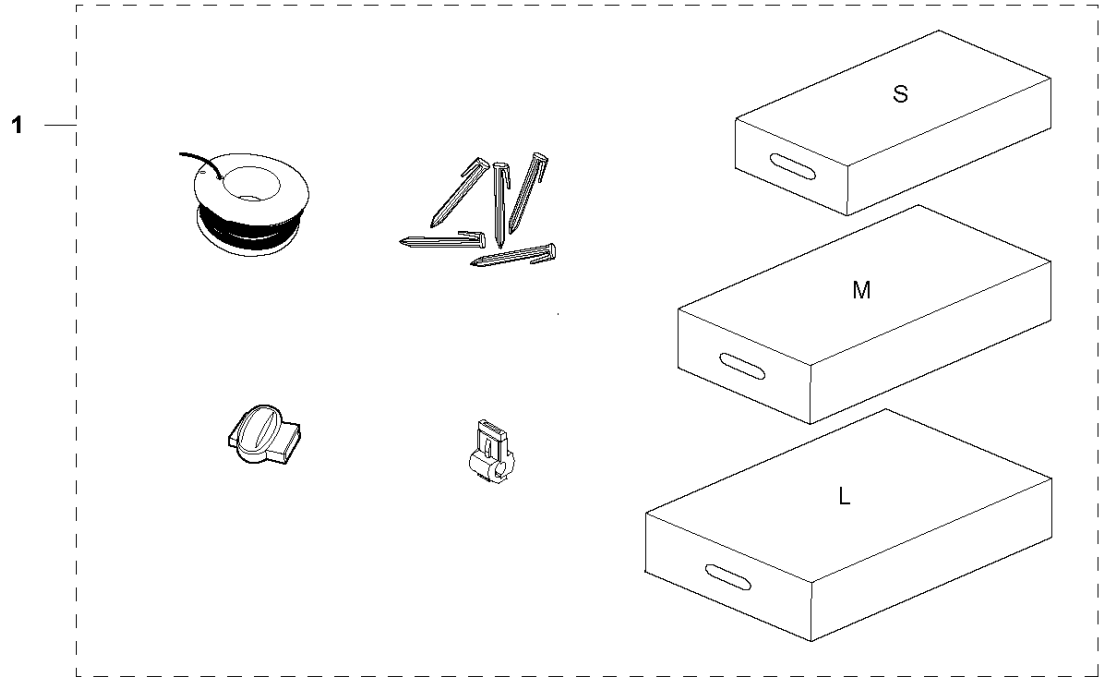

H AUTOMOWER 430X INSTALLATION ACCESSORIES

INSTALLATION ACCESSORIES

AUTOMOWER 430X, 2018-

Ref	Part No	Description	Remark	QTY KIT
1	967 62 36-01	INSTALLATION KIT	Installation KIT S: Wire (150 m), Staples (300 pcs), Connectors (3 pcs), Couplers (5 pcs)	1
1	967 62 36-02	INSTALLATION KIT	Installation KIT M: Wire (250 m), Staples (400 pcs), Connectors (3 pcs), Couplers (5 pcs)	1
1	967 62 36-03	INSTALLATION KIT	Installation KIT L: Wire (400 m), Staples (600 pcs), Connectors (5 pcs), Couplers (5 pcs)	1
2	535 12 90-01	CONNECTOR	Loop Wire Connector	1
2	535 12 90-02	CONNECTOR	Loop Wire Connector, Blister Pack, 100 pcs	1
2	577 86 48-01	CONNECTOR	Loop Wire Connectors, Blister Pack, 5pcs	1
3	501 98 02-01	COUPLER	Coupler	1
3	577 86 47-01	COUPLER	Couplers, Blister Pack, 5pcs	1
3	501 98 02-03	COUPLER	Couplers, 100 pcs	1
4	577 86 42-01	STAPLE	Staples, 85 mm, Blister Pack, 100 pcs	1
4	583 97 34-01	STAPLE	Staples, 85 mm, 100 pcs	1
5	577 86 43-02	WIRE	Wire Blister Pack, (50 m)	1
5	580 66 20-02	WIRE	Wire (150 m)	1
5	577 86 43-01	WIRE	Wire Blister Pack, (150 m)	1
6	580 66 20-01	WIRE	Wire (250 m)	1
7	593 29 77-01	WIRE	Wire Pro 300m	1
8	522 91 41-01	WIRE	Wire (500 m, ~3.4 mm)	1
9	580 66 20-04	WIRE	Wire (800 m)	1
10	586 75 52-01	POWER UNIT	Transformer (EU)	1
10	586 75 52-02	POWER UNIT	Transformer (UK/IRL)	1
10	586 75 52-03	POWER UNIT	Transformer (CH)	1
10	586 75 52-04	POWER UNIT	Transformer (US/CA)	1
10	586 75 52-05	POWER UNIT	Transformer (AU/NZ)	1
10	586 75 52-06	POWER UNIT	Transformer (JP)	1
11	544 17 75-01	MEASURING TAPE	Measuring Tape	1
12	577 86 46-03	BLADE SET	Long Life Safety Blades, Blister Pack, 9 pcs	1
12	577 60 65-05	BLADE SET	Long Life Safety Blades, 45 pcs	1
12	577 60 66-04	BLADE SET	Long Life Safety Blades, 300 pcs	1
13	115875801	TBD	Operator's Manual, Swedish	1
13	115875806	TBD	Operator's Manual, Danish	1
13	115875811	TBD	Operator's Manual, Finnish	1
13	115875821	TBD	Operator's Manual, Norwegian	1
13	115875826	TBD	Operator's Manual, English	1
13	115875831	TBD	Operator's Manual, French	1
13	115875832	TBD	Operator's Manual, French (Canada)	1
13	115875836	TBD	Operator's Manual, Dutch	1
13	115875841	TBD	Operator's Manual, Italian	1
13	115875846	TBD	Operator's Manual, Spanish	1
13	115875851	TBD	Operator's Manual, German	1
13	115875856	TBD	Operator's Manual, Russian	1
13	115875858	TBD	Operator's Manual, Hungarian	1
13	115875859	TBD	Operator's Manual, Portuguese	1
13	115875861	TBD	Operator's Manual, Polish	1
13	115875862	TBD	Operator's Manual, Romanian	1