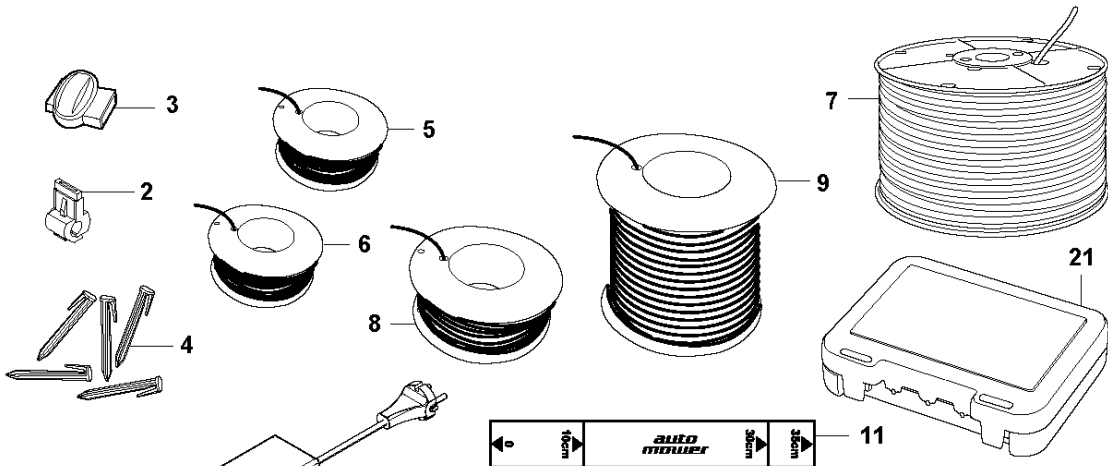

H AUTOMOWER 430X INSTALLATION ACCESSORIES

INSTALLATION ACCESSORIES

AUTOMOWER 430X, 2018-

Ref	Part No	Description	Remark	QTY KIT
1	967 62 36-01	INSTALLATION KIT	Installation KIT S: Wire (150 m), Staples (300 pcs), Connectors (3 pcs), Couplers (5 pcs)	1
1	967 62 36-02	INSTALLATION KIT	Installation KIT M: Wire (250 m), Staples (400 pcs), Connectors (3 pcs), Couplers (5 pcs)	1
1	967 62 36-03	INSTALLATION KIT	Installation KIT L: Wire (400 m), Staples (600 pcs), Connectors (5 pcs), Couplers (5 pcs)	1
2	535 12 90-01	CONNECTOR	Loop Wire Connector	1
2	535 12 90-02	CONNECTOR	Loop Wire Connector, Blister Pack, 100 pcs	1
2	577 86 48-01	CONNECTOR	Loop Wire Connectors, Blister Pack, 5pcs	1
3	501 98 02-01	COUPLER	Coupler	1
3	577 86 47-01	COUPLER	Couplers, Blister Pack, 5pcs	1
3	501 98 02-03	COUPLER	Couplers, 100 pcs	1
4	577 86 42-01	STAPLE	Staples, 85 mm, Blister Pack, 100 pcs	1
4	583 97 34-01	STAPLE	Staples, 85 mm, 100 pcs	1
5	577 86 43-02	WIRE	Wire Blister Pack, (50 m)	1
5	580 66 20-02	WIRE	Wire (150 m)	1
5	577 86 43-01	WIRE	Wire Blister Pack, (150 m)	1
6	580 66 20-01	WIRE	Wire (250 m)	1
7	593 29 77-01	WIRE	Wire Pro 300m	1
8	522 91 41-01	WIRE	Wire (500 m, ~3.4 mm)	1
9	580 66 20-04	WIRE	Wire (800 m)	1
10	586 75 52-01	POWER UNIT	Transformer (EU)	1
10	586 75 52-02	POWER UNIT	Transformer (UK/IRL)	1
10	586 75 52-03	POWER UNIT	Transformer (CH)	1
10	586 75 52-04	POWER UNIT	Transformer (US/CA)	1
10	586 75 52-05	POWER UNIT	Transformer (AU/NZ)	1
10	586 75 52-06	POWER UNIT	Transformer (JP)	1
11	544 17 75-01	MEASURING TAPE	Measuring Tape	1
12	577 86 46-03	BLADE SET	Long Life Safety Blades, Blister Pack, 9 pcs	1
12	577 60 65-05	BLADE SET	Long Life Safety Blades, 45 pcs	1
12	577 60 66-04	BLADE SET	Long Life Safety Blades, 300 pcs	1
13	115875801	TBD	Operator's Manual, Swedish	1
13	115875806	TBD	Operator's Manual, Danish	1
13	115875811	TBD	Operator's Manual, Finnish	1
13	115875821	TBD	Operator's Manual, Norwegian	1
13	115875826	TBD	Operator's Manual, English	1
13	115875831	TBD	Operator's Manual, French	1
13	115875832	TBD	Operator's Manual, French (Canada)	1
13	115875836	TBD	Operator's Manual, Dutch	1
13	115875841	TBD	Operator's Manual, Italian	1
13	115875846	TBD	Operator's Manual, Spanish	1
13	115875851	TBD	Operator's Manual, German	1
13	115875856	TBD	Operator's Manual, Russian	1
13	115875858	TBD	Operator's Manual, Hungarian	1
13	115875859	TBD	Operator's Manual, Portuguese	1
13	115875861	TBD	Operator's Manual, Polish	1
13	115875862	TBD	Operator's Manual, Romanian	1