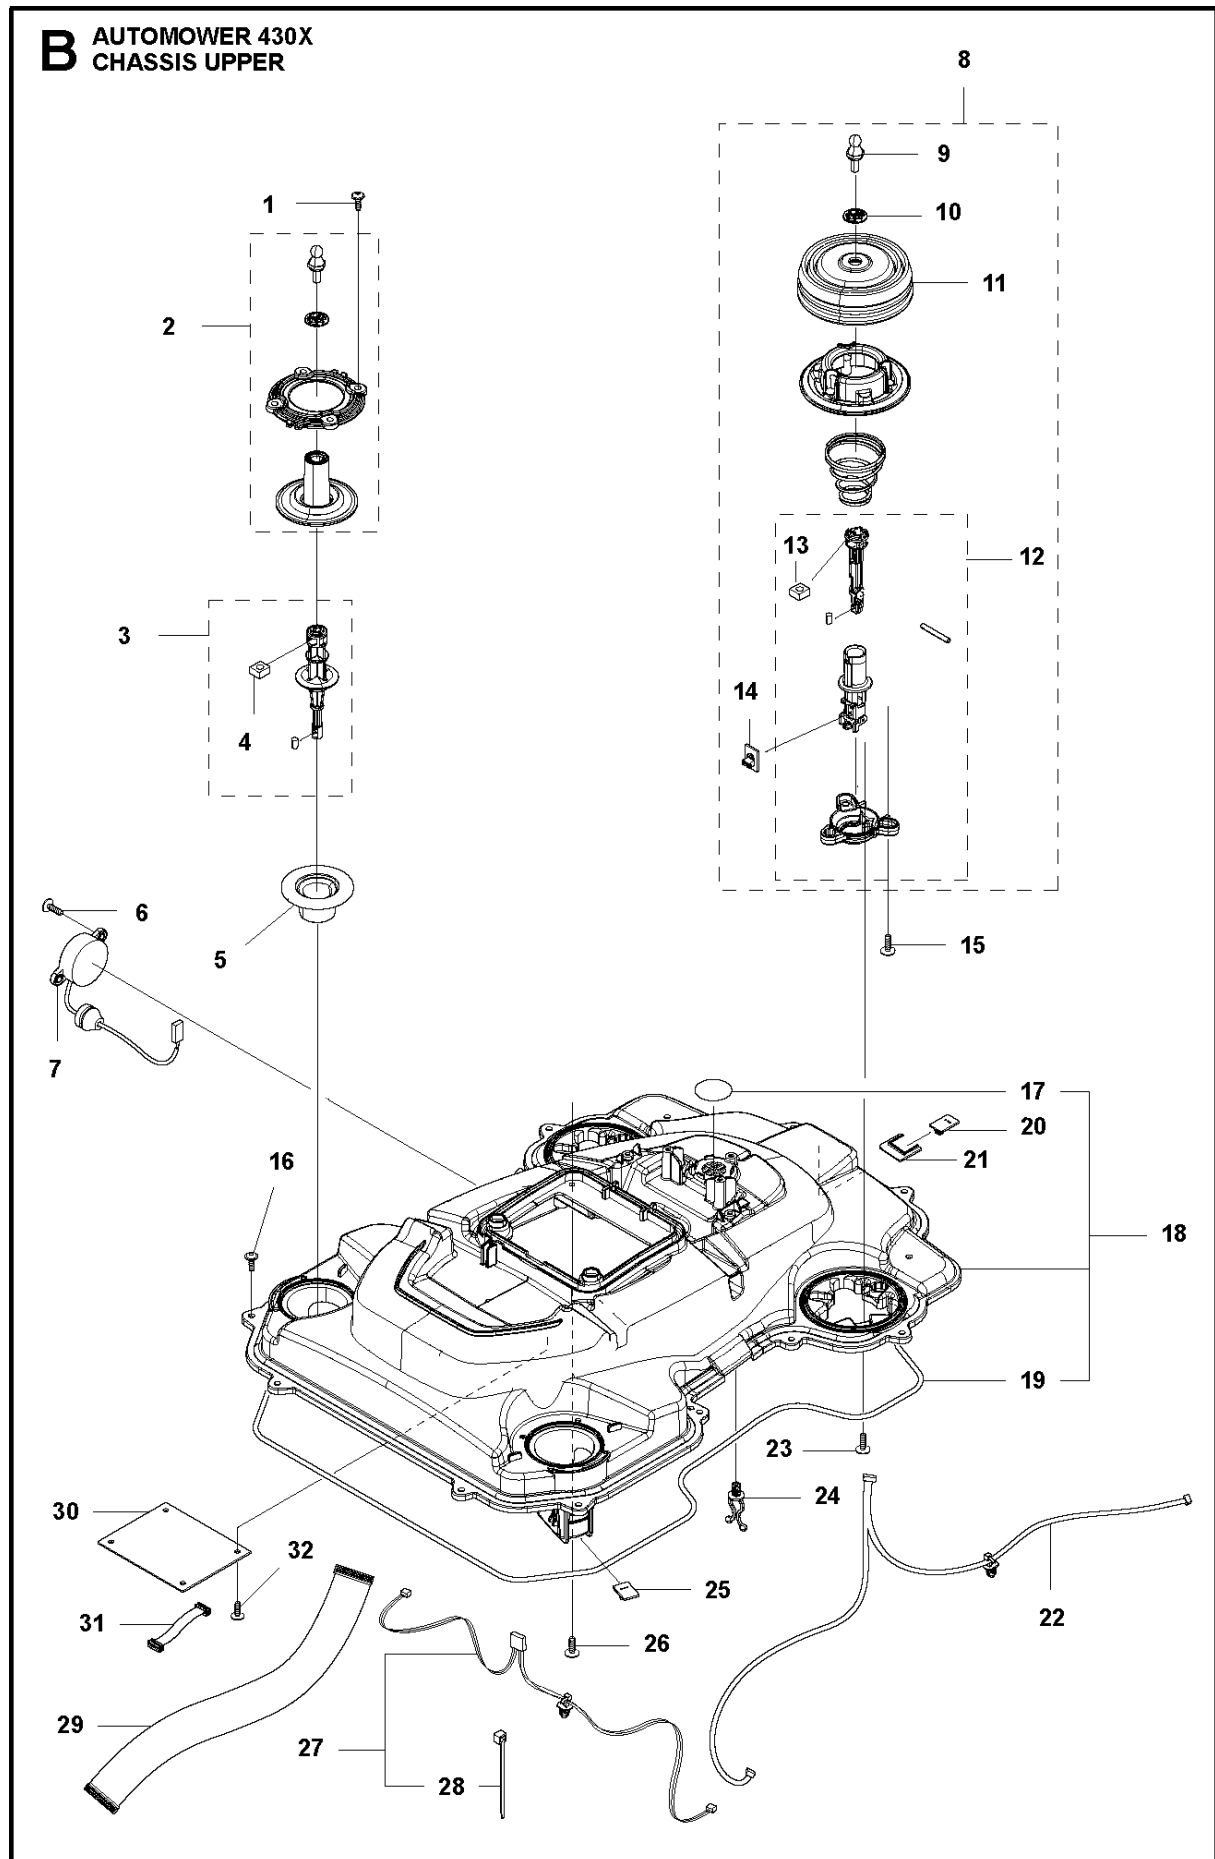

SPARE PARTS LIST

ROBOTIC LAWN MOWERS

AUTOMOWER 430X, 2018-

A AUTOMOWER 430X
COVER

COVER

AUTOMOWER 430X, 2018-

Ref	Part No	Description	Remark	QTY KIT
1	590 87 70-01	BODY KIT	Cover KIT Top Grey	1
1	590 87 70-02	BODY KIT	Cover KIT Top White	1
1	590 87 70-03	BODY KIT	Cover KIT Top Orange	1
2	501 06 51-01	WIRING ASSY		1
4	501 06 11-02	BODY ASSY		1
5	585 53 92-04	CABLE ASSY	Charging Plate Wiring	1
6	501 06 56-02	HOLDER ASSY	Holder ASSY	1
7	575 54 33-14	SCREW	Screw	1
8	587 42 35-01	DECAL		1
9	580 52 68-01	CAP	Cap	4
10	501 61 06-01	CLAMP	CLAMP	1
11	501 06 50-01	BUMPER ASSY		1
12	586 35 97-01	LABEL	Label Warning	1
13	574 45 01-01	SCREW ITPANT	Screw	10

C AUTOMOWER 430X
CENTER CONSOL

CENTER CONSOL

AUTOMOWER 430X, 2018-

Ref	Part No	Description	Remark	QTY KIT
1	588 79 75-02	COVER	Cover	1
2	579 45 85-01	HATCH	Hatch	1
3	579 45 81-01	BUTTON	Button	1
4	575 54 33-14	SCREW	Screw	2
5	501 06 58-01	HINGE KIT	Hinge KIT	1
6	575 54 33-14	SCREW	Screw	2
7	579 62 79-02	KEYBOARD	Keyboard	1
8	583 94 37-01	COVER KIT	Cover KIT	1
9	535 13 01-01	SPRING	Spring	2
10	574 87 47-06	SEALING STRIP	Sealing Strip (1 pcs, 5 mm)	1
11	574 48 03-02	SWITCH	Switch	1
12	501 06 60-01	LOCK KIT	Locking Plate KIT	1
13	575 54 33-14	SCREW	Screw	1
14	575 54 33-14	SCREW	Screw	1
15	575 54 33-14	SCREW	Screw	3
16	581 62 07-01	SUPPORT KIT	Support KIT	1
17	588 27 59-01	PRINTED CIRCUIT ASSY	Printed Circuit ASSY	1