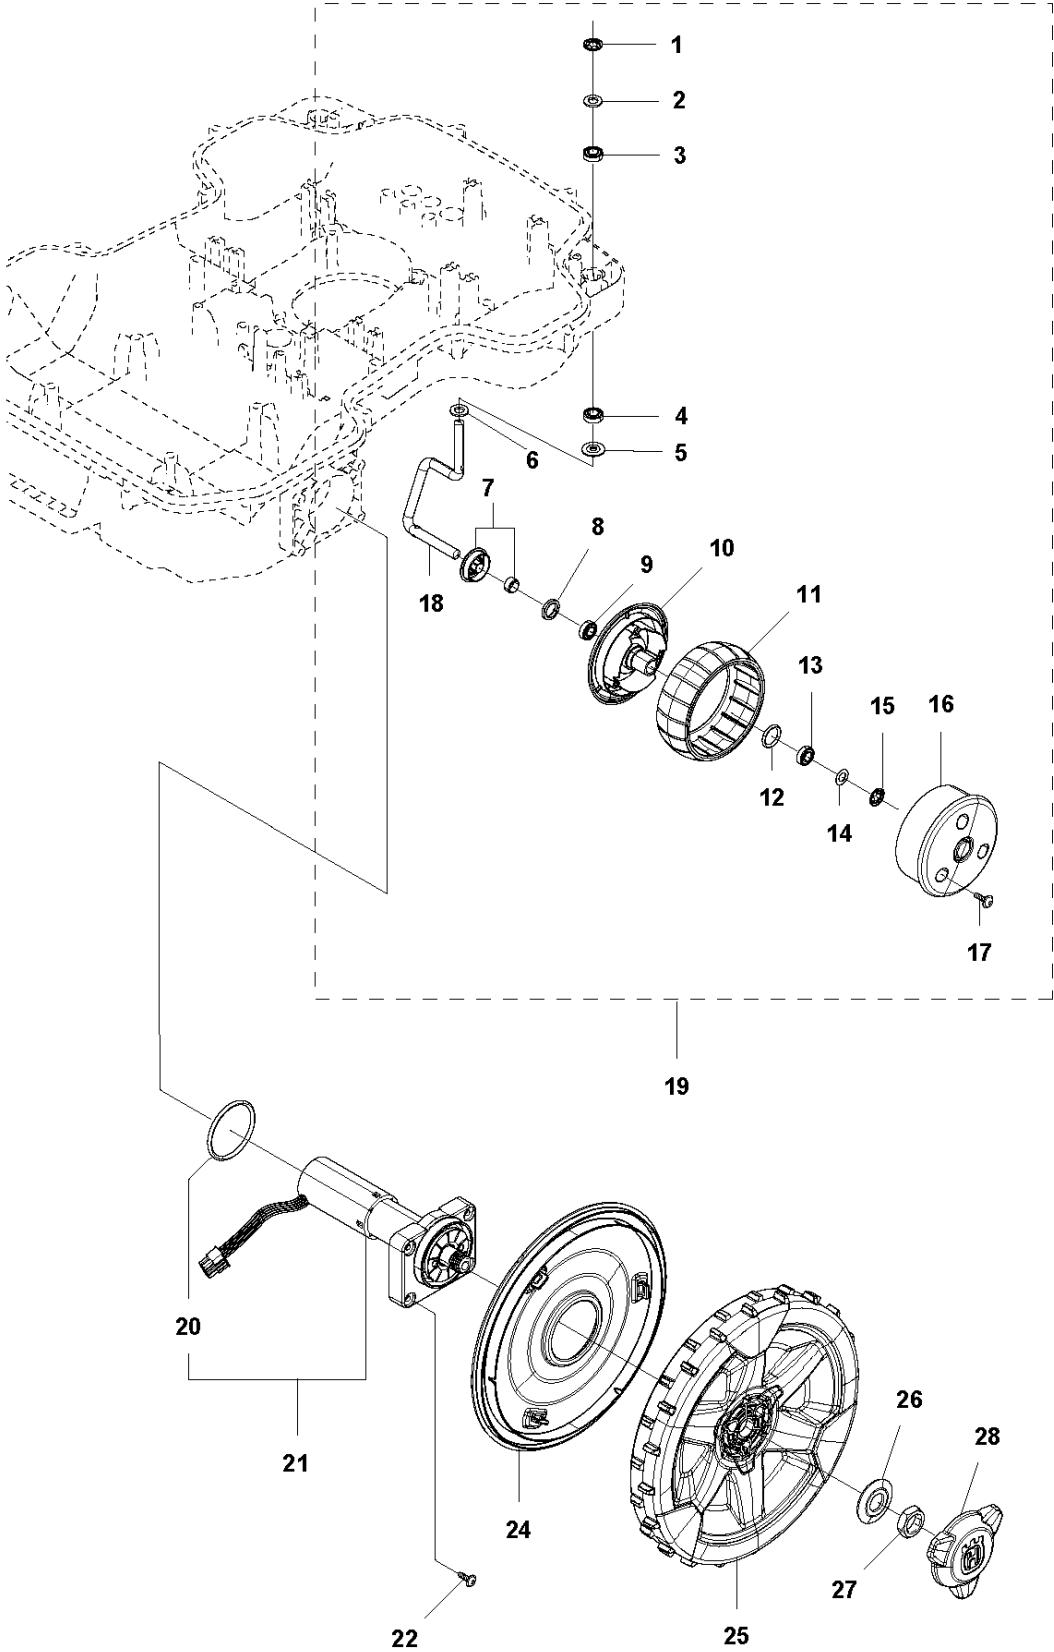

E AUTOMOWER 420
WHEELS & TIRES

WHEELS & TIRES

AUTOMOWER 420, 2018-

Ref	Part No	Description	Remark	QTY KIT
1	576 01 93-02	LOCKWASHER	Lock Washer	2
2	580 76 46-01	WASHER	Washer	2
3	580 60 51-01	BALL BEARING	Ball Bearing	2
4	580 60 51-01	BALL BEARING	Ball Bearing	2
5	535 08 78-03	WASHER	Washer	2
6	580 76 46-01	WASHER	Washer	2
7	581 62 15-01	SHIELD KIT	Shield KIT	2
8	580 48 71-01	SEALING	Sealing	2
9	580 60 51-01	BALL BEARING	Ball Bearing	2
10	579 45 71-01	WHEEL	Wheel Inside	2
11	574 44 98-01	WHEEL	Tire	2
12	580 44 51-01	O-RING	O-ring	2
13	580 60 51-01	BALL BEARING	Ball Bearing	2
14	580 76 46-01	WASHER	Washer	2
15	576 01 93-02	LOCKWASHER	Lock Washer	2
16	579 45 72-01	WHEEL	Wheel Outside	2
17	575 54 33-14	SCREW	Screw	6
18	580 33 61-01	SPINDLE	Spindle	2
19	581 62 14-01	WHEEL KIT	Front Wheel KIT	2
20	580 44 39-02	O-RING	O-ring	2
21	581 62 13-03	MOTOR KIT	Wheel Motor ASSY	2
22	574 45 01-01	SCREW ITPANT	Screw	8
24	582 27 60-01	COVER	Cover	2
25	582 27 25-01	WHEEL	Rear Wheel	2
26	586 21 06-01	WASHER	Spring Washer	2
27	731 43 24-01	HEXAGON THIN NUT	Thin Nut	2
28	579 50 55-02	HUB CAP	Hub Cap	2