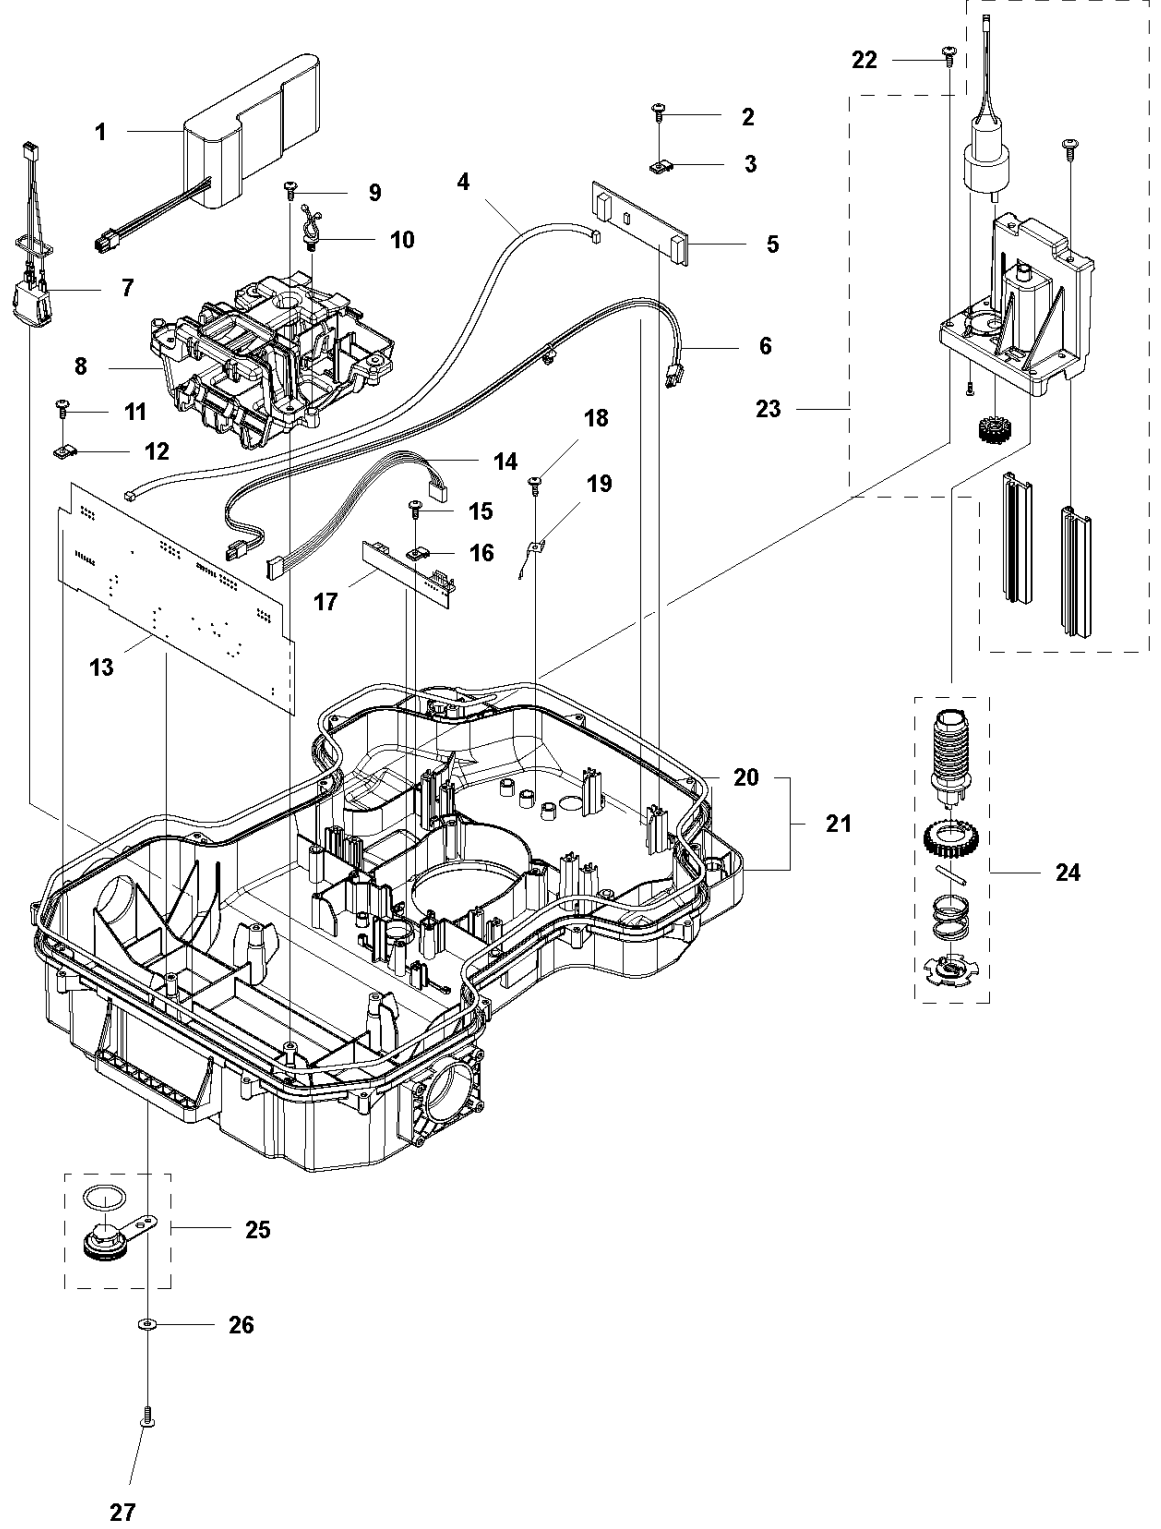

D AUTOMOWER 420
CHASSIS LOWER

CHASSIS LOWER

AUTOMOWER 420, 2018-

Ref	Part No	Description	Remark	QTY KIT
1	589 58 52-01	BATTERY	Battery	1
2	575 54 33-14	SCREW	Screw	2
3	579 52 94-01	CLAMP	Clamp	2
4	579 70 82-01	LOOM	Loom	1
5	588 90 30-01	PRINTED CIRCUIT ASSY	Printed Circuit ASSY	1
6	580 37 07-02	LOOM	Loom	1
7	579 70 87-01	CABLE ASSY	Switch, On Off	1
8	580 60 96-02	HOLDER	Holder	1
9	574 45 01-01	SCREW ITPANT	Screw	5
10	580 68 29-01	HOLDER	Holder	7
11	575 54 33-14	SCREW	Screw	2
12	579 52 94-01	CLAMP	Clamp	2
13	592 85 26-01	PRINTED CIRCUIT ASSY	Printed Circuit ASSY	1
14	579 70 80-01	LOOM	Loom	1
15	575 54 33-14	SCREW	Screw	1
16	579 52 94-01	CLAMP	Clamp	1
17	579 72 85-02	PRINTED CIRCUIT ASSY	Printed Circuit ASSY	1
18	575 54 33-14	SCREW	Screw	2
19	581 55 61-01	SPRING	Spring	2
20	574 87 47-05	SEALING STRIP	Sealing Strip (1 pcs, 5 mm)	1
21	581 62 17-01	CHASSIS KIT	Chassis KIT	1
22	575 54 33-14	SCREW	Screw	4
23	501 06 83-01	MOTOR ASSY	Motor ASSY	1
24	581 62 16-01	SCREW KIT	Screw KIT	1
25	581 62 12-02	PLUG KIT	Plug KIT	1
26	734 11 37-41	WASHER	Washer	1
27	574 45 01-01	SCREW ITPANT	Screw	1