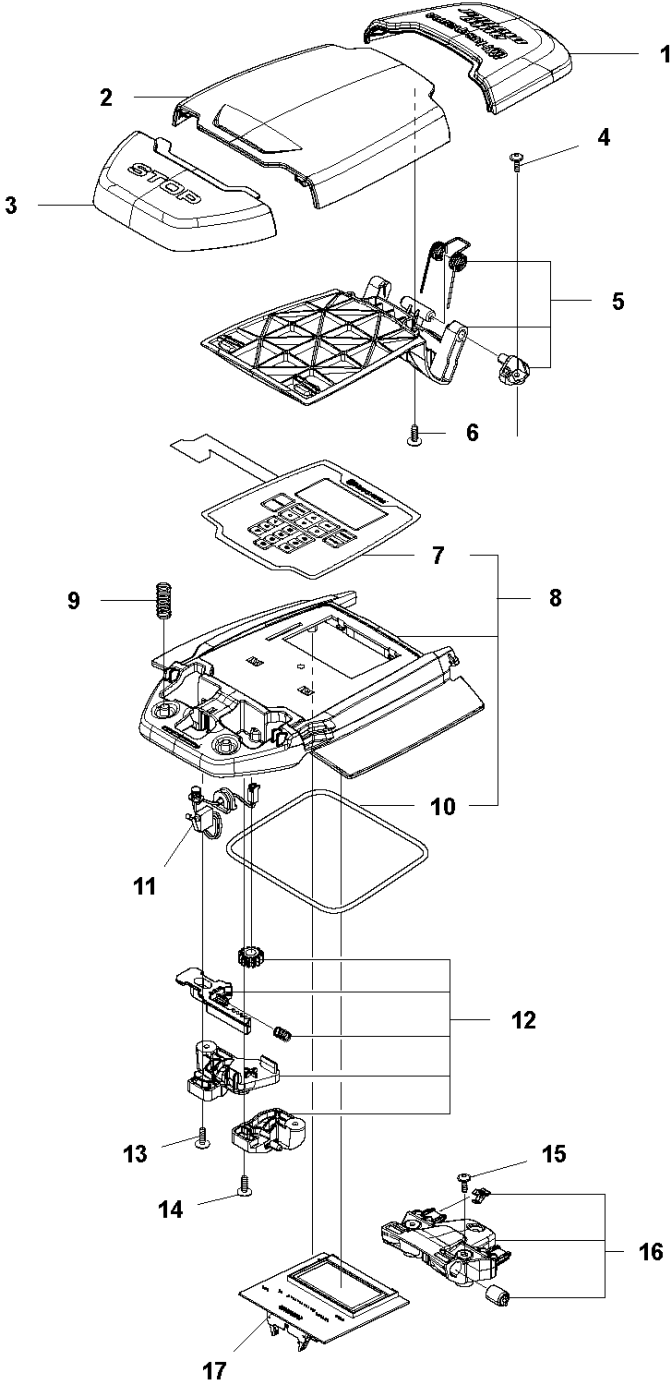

C AUTOMOWER 420
CENTER CONSOL

CENTER CONSOL

AUTOMOWER 420, 2018-

Ref	Part No	Description	Remark	QTY KIT
1	588 79 75-01	COVER	Cover	1
2	579 45 85-01	HATCH	Hatch	1
3	579 45 81-01	BUTTON	Button	1
4	575 54 33-14	SCREW	Screw	2
5	501 06 58-01	HINGE KIT	Hinge KIT	1
6	575 54 33-14	SCREW	Screw	2
7	579 62 79-01	KEYBOARD	Keyboard	1
8	581 62 06-01	COVER KIT	Cover KIT	1
9	535 13 01-01	SPRING	Spring	2
10	574 87 47-06	SEALING STRIP	Sealing Strip (1 pcs, 5 mm)	1
11	574 48 03-02	SWITCH	Switch	1
12	501 06 60-01	LOCK KIT	Locking Plate KIT	1
13	575 54 33-14	SCREW	Screw	1
14	575 54 33-14	SCREW	Screw	1
15	575 54 33-14	SCREW	Screw	3
16	581 62 07-01	SUPPORT KIT	Support KIT	1
17	592 91 04-01	PRINTED CIRCUIT ASSY	Printed Circuit ASSY	1