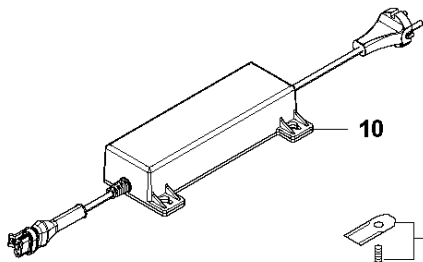

H AUTOMOWER 420 INSTALLATION ACCESSORIES

INSTALLATION ACCESSORIES

AUTOMOWER 420, 2018-

Ref	Part No	Description	Remark	QTY KIT
1	967 62 36-01	INSTALLATION KIT	Installation KIT S: Wire (150 m), Staples (300 pcs), Connectors (3 pcs), Couplers (5 pcs)	1
1	967 62 36-02	INSTALLATION KIT	Installation KIT M: Wire (250 m), Staples (400 pcs), Connectors (3 pcs), Couplers (5 pcs)	1
1	967 62 36-03	INSTALLATION KIT	Installation KIT L: Wire (400 m), Staples (600 pcs), Connectors (5 pcs), Couplers (5 pcs)	1
2	535 12 90-01	CONNECTOR	Loop Wire Connector	1
2	577 86 48-01	CONNECTOR	Loop Wire Connectors, Blister Pack, 5pcs	1
2	535 12 90-02	CONNECTOR	Loop Wire Connector, Blister Pack, 100 pcs	1
3	501 98 02-01	COUPLER	Coupler	1
3	577 86 47-01	COUPLER	Couplers, Blister Pack, 5 pcs	1
3	501 98 02-03	COUPLER	Couplers, 100 pcs	1
4	577 86 42-01	STAPLE	Staples, 85 mm, Blister Pack, 100 pcs	1
4	583 97 34-01	STAPLE	Staples, 85 mm, 100 pcs	1
5	580 66 20-02	WIRE	Wire (150 m)	1
5	577 86 43-02	WIRE	Wire Blister Pack, (50 m)	1
5	577 86 43-01	WIRE	Wire Blister Pack, (150 m)	1
6	580 66 20-01	WIRE	Wire (250 m)	1
7	593 29 77-01	WIRE	Wire Pro 300m	1
8	522 91 41-01	WIRE	Wire (500 m, ~3.4 mm)	1
9	580 66 20-04	WIRE	Wire (800 m)	1
10	586 75 53-01	POWER UNIT	Transformer (EU)	1
10	586 75 53-02	POWER UNIT	Transformer (UK/IRL)	1
10	586 75 53-03	POWER UNIT	Transformer (CH)	1
10	586 75 53-04	POWER UNIT	Transformer (US/CA)	1
10	586 75 53-05	POWER UNIT	Transformer (AU/NZ)	1
11	544 17 75-01	MEASURING TAPE	Measuring Tape	1
12	577 86 46-03	BLADE SET	Long Life Safety Blades, Blister Pack, 9 pcs	1
12	577 60 65-05	BLADE SET	Long Life Safety Blades, 45 pcs	1
12	577 60 66-04	BLADE SET	Long Life Safety Blades, 300 pcs	1
13	115875801	TBD	Operator's Manual, Swedish	1
13	115875806	TBD	Operator's Manual, Danish	1
13	115875811	TBD	Operator's Manual, Finnish	1
13	115875821	TBD	Operator's Manual, Norwegian	1
13	115875826	TBD	Operator's Manual, English	1
13	115875831	TBD	Operator's Manual, French	1
13	115875832	TBD	Operator's Manual, French (Canada)	1
13	115875836	TBD	Operator's Manual, Dutch	1
13	115875841	TBD	Operator's Manual, Italian	1
13	115875846	TBD	Operator's Manual, Spanish	1
13	115875851	TBD	Operator's Manual, German	1
13	115875856	TBD	Operator's Manual, Russian	1
13	115875858	TBD	Operator's Manual, Hungarian	1
13	115875859	TBD	Operator's Manual, Portuguese	1
13	115875861	TBD	Operator's Manual, Polish	1
13	115875862	TBD	Operator's Manual, Romanian	1