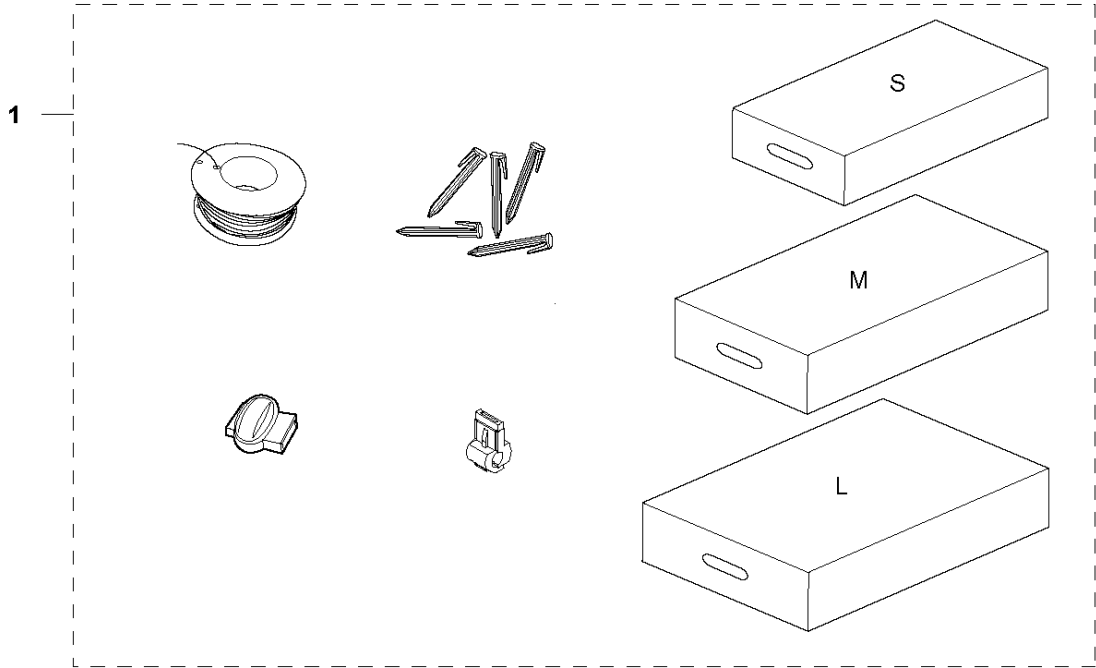

H AUTOMOWER 420 INSTALLATION ACCESSORIES

INSTALLATION ACCESSORIES

AUTOMOWER 420, 2018-

Ref	Part No	Description	Remark	QTY KIT
1	967 62 36-01	INSTALLATION KIT	Installation KIT S: Wire (150 m), Staples (300 pcs), Connectors (3 pcs), Couplers (5 pcs)	1
1	967 62 36-02	INSTALLATION KIT	Installation KIT M: Wire (250 m), Staples (400 pcs), Connectors (3 pcs), Couplers (5 pcs)	1
1	967 62 36-03	INSTALLATION KIT	Installation KIT L: Wire (400 m), Staples (600 pcs), Connectors (5 pcs), Couplers (5 pcs)	1
2	535 12 90-01	CONNECTOR	Loop Wire Connector	1
2	577 86 48-01	CONNECTOR	Loop Wire Connectors, Blister Pack, 5pcs	1
2	535 12 90-02	CONNECTOR	Loop Wire Connector, Blister Pack, 100 pcs	1
3	501 98 02-01	COUPLER	Coupler	1
3	577 86 47-01	COUPLER	Couplers, Blister Pack, 5 pcs	1
3	501 98 02-03	COUPLER	Couplers, 100 pcs	1
4	577 86 42-01	STAPLE	Staples, 85 mm, Blister Pack, 100 pcs	1
4	583 97 34-01	STAPLE	Staples, 85 mm, 100 pcs	1
5	580 66 20-02	WIRE	Wire (150 m)	1
5	577 86 43-02	WIRE	Wire Blister Pack, (50 m)	1
5	577 86 43-01	WIRE	Wire Blister Pack, (150 m)	1
6	580 66 20-01	WIRE	Wire (250 m)	1
7	593 29 77-01	WIRE	Wire Pro 300m	1
8	522 91 41-01	WIRE	Wire (500 m, ~3.4 mm)	1
9	580 66 20-04	WIRE	Wire (800 m)	1
10	586 75 53-01	POWER UNIT	Transformer (EU)	1
10	586 75 53-02	POWER UNIT	Transformer (UK/IRL)	1
10	586 75 53-03	POWER UNIT	Transformer (CH)	1
10	586 75 53-04	POWER UNIT	Transformer (US/CA)	1
10	586 75 53-05	POWER UNIT	Transformer (AU/NZ)	1
11	544 17 75-01	MEASURING TAPE	Measuring Tape	1
12	577 86 46-03	BLADE SET	Long Life Safety Blades, Blister Pack, 9 pcs	1
12	577 60 65-05	BLADE SET	Long Life Safety Blades, 45 pcs	1
12	577 60 66-04	BLADE SET	Long Life Safety Blades, 300 pcs	1
13	115875801	TBD	Operator's Manual, Swedish	1
13	115875806	TBD	Operator's Manual, Danish	1
13	115875811	TBD	Operator's Manual, Finnish	1
13	115875821	TBD	Operator's Manual, Norwegian	1
13	115875826	TBD	Operator's Manual, English	1
13	115875831	TBD	Operator's Manual, French	1
13	115875832	TBD	Operator's Manual, French (Canada)	1
13	115875836	TBD	Operator's Manual, Dutch	1
13	115875841	TBD	Operator's Manual, Italian	1
13	115875846	TBD	Operator's Manual, Spanish	1
13	115875851	TBD	Operator's Manual, German	1
13	115875856	TBD	Operator's Manual, Russian	1
13	115875858	TBD	Operator's Manual, Hungarian	1
13	115875859	TBD	Operator's Manual, Portuguese	1
13	115875861	TBD	Operator's Manual, Polish	1
13	115875862	TBD	Operator's Manual, Romanian	1