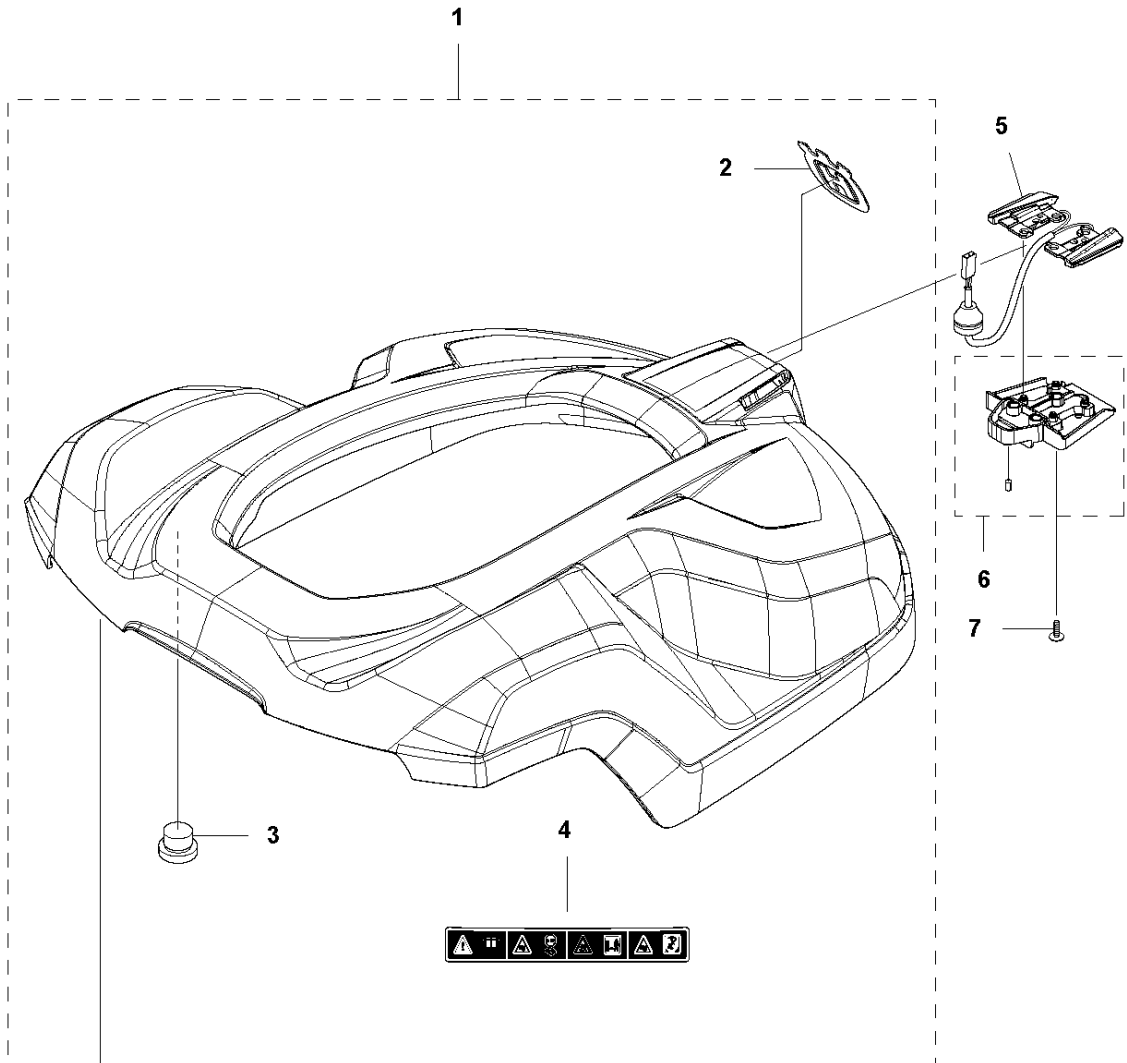

# SPARE PARTS LIST

ROBOTIC LAWN MOWERS

AUTOMOWER 420, 2018-

**A** AUTOMOWER 420  
COVER

## COVER

AUTOMOWER 420, 2018-

Ref	Part No	Description	Remark	QTY KIT
1	581 62 04-05	BODY KIT	Body KIT	1
2	587 42 35-01	DECAL	Decal	1
3	580 52 68-01	CAP	Cap	4
4	586 35 97-01	LABEL	Label	1
5	585 53 92-02	CABLE ASSY	Charging Plate Wiring	1
6	501 06 56-01	HOLDER ASSY	Holder ASSY	1
7	575 54 33-14	SCREW	Screw	1
8	579 51 98-02	BUMPER	Bumper	1
9	574 45 01-01	SCREW ITPANT	Screw	4

**D** AUTOMOWER 420  
CHASSIS LOWER