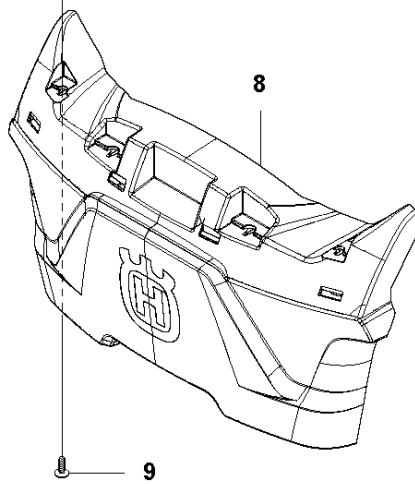

# SPARE PARTS LIST

ROBOTIC LAWN MOWERS

AUTOMOWER 420, 2018-

**A** AUTOMOWER 420  
COVER

## COVER

AUTOMOWER 420, 2018-

Ref	Part No	Description	Remark	QTY KIT
1	581 62 04-05	BODY KIT	Body KIT	1
2	587 42 35-01	DECAL	Decal	1
3	580 52 68-01	CAP	Cap	4
4	586 35 97-01	LABEL	Label	1
5	585 53 92-02	CABLE ASSY	Charging Plate Wiring	1
6	501 06 56-01	HOLDER ASSY	Holder ASSY	1
7	575 54 33-14	SCREW	Screw	1
8	579 51 98-02	BUMPER	Bumper	1
9	574 45 01-01	SCREW ITPANT	Screw	4

## CHASSIS UPPER

AUTOMOWER 420, 2018-

Ref	Part No	Description	Remark	QTY KIT
1	574 45 01-01	SCREW ITXPANT	Screw	8
2	501 06 13-01	JOYSTICK KIT	Joystick KIT Rear	2
3	501 12 26-02	JOYSTICK KIT	Column KIT	2
4	503 22 66-01	SQUARE NUT	Square Nut	2
5	535 14 32-01	DEFLECTION LIMITER	Deflection Limiter	2
6	575 54 33-14	SCREW	Screw	2
7	579 70 63-02	BUZZER	Buzzer	1
8	581 62 09-03	JOYSTICK KIT	Joystick KIT	2
9	580 52 67-01	STUD	Stud	2
10	579 52 57-01	WASHER	Washer	2
11	579 47 46-01	BELLOWS	Bellows	2
12	587 44 88-02	JOYSTICK KIT	Rod KIT	2
13	503 22 66-01	SQUARE NUT	Square Nut	2
14	579 66 90-01	PRINTED CIRCUIT ASSY	Printed Circuit ASSY	2
15	575 54 33-14	SCREW	Screw	6
16	574 45 01-01	SCREW ITXPANT	Screw	14
17	577 75 37-01	KIT	Air Filter KIT 10 pcs	1
18	581 62 08-02	CHASSIS KIT	Chassis KIT	1
19	574 87 47-05	SEALING STRIP	Sealing Strip (1 pcs, 5 mm)	1
20	592 85 24-01	PRINTED CIRCUIT ASSY	Printed Circuit ASSY	1
21	587 83 49-01	CLIP	Clip	1
22	581 66 09-01	LOOM KIT	Loom KIT	1
23	574 45 01-01	SCREW ITXPANT	Screw	6
24	580 68 29-01	HOLDER	Holder	2
25	579 66 91-01	PRINTED CIRCUIT ASSY	Printed Circuit ASSY	1
26	575 54 33-14	SCREW	Screw	4
27	581 62 11-01	LOOM KIT	Loom KIT	1
28	900 23 87-08	TIE WRAP	Tie Wrap	2
29	579 70 62-01	CABLE ASSY	Loom	1