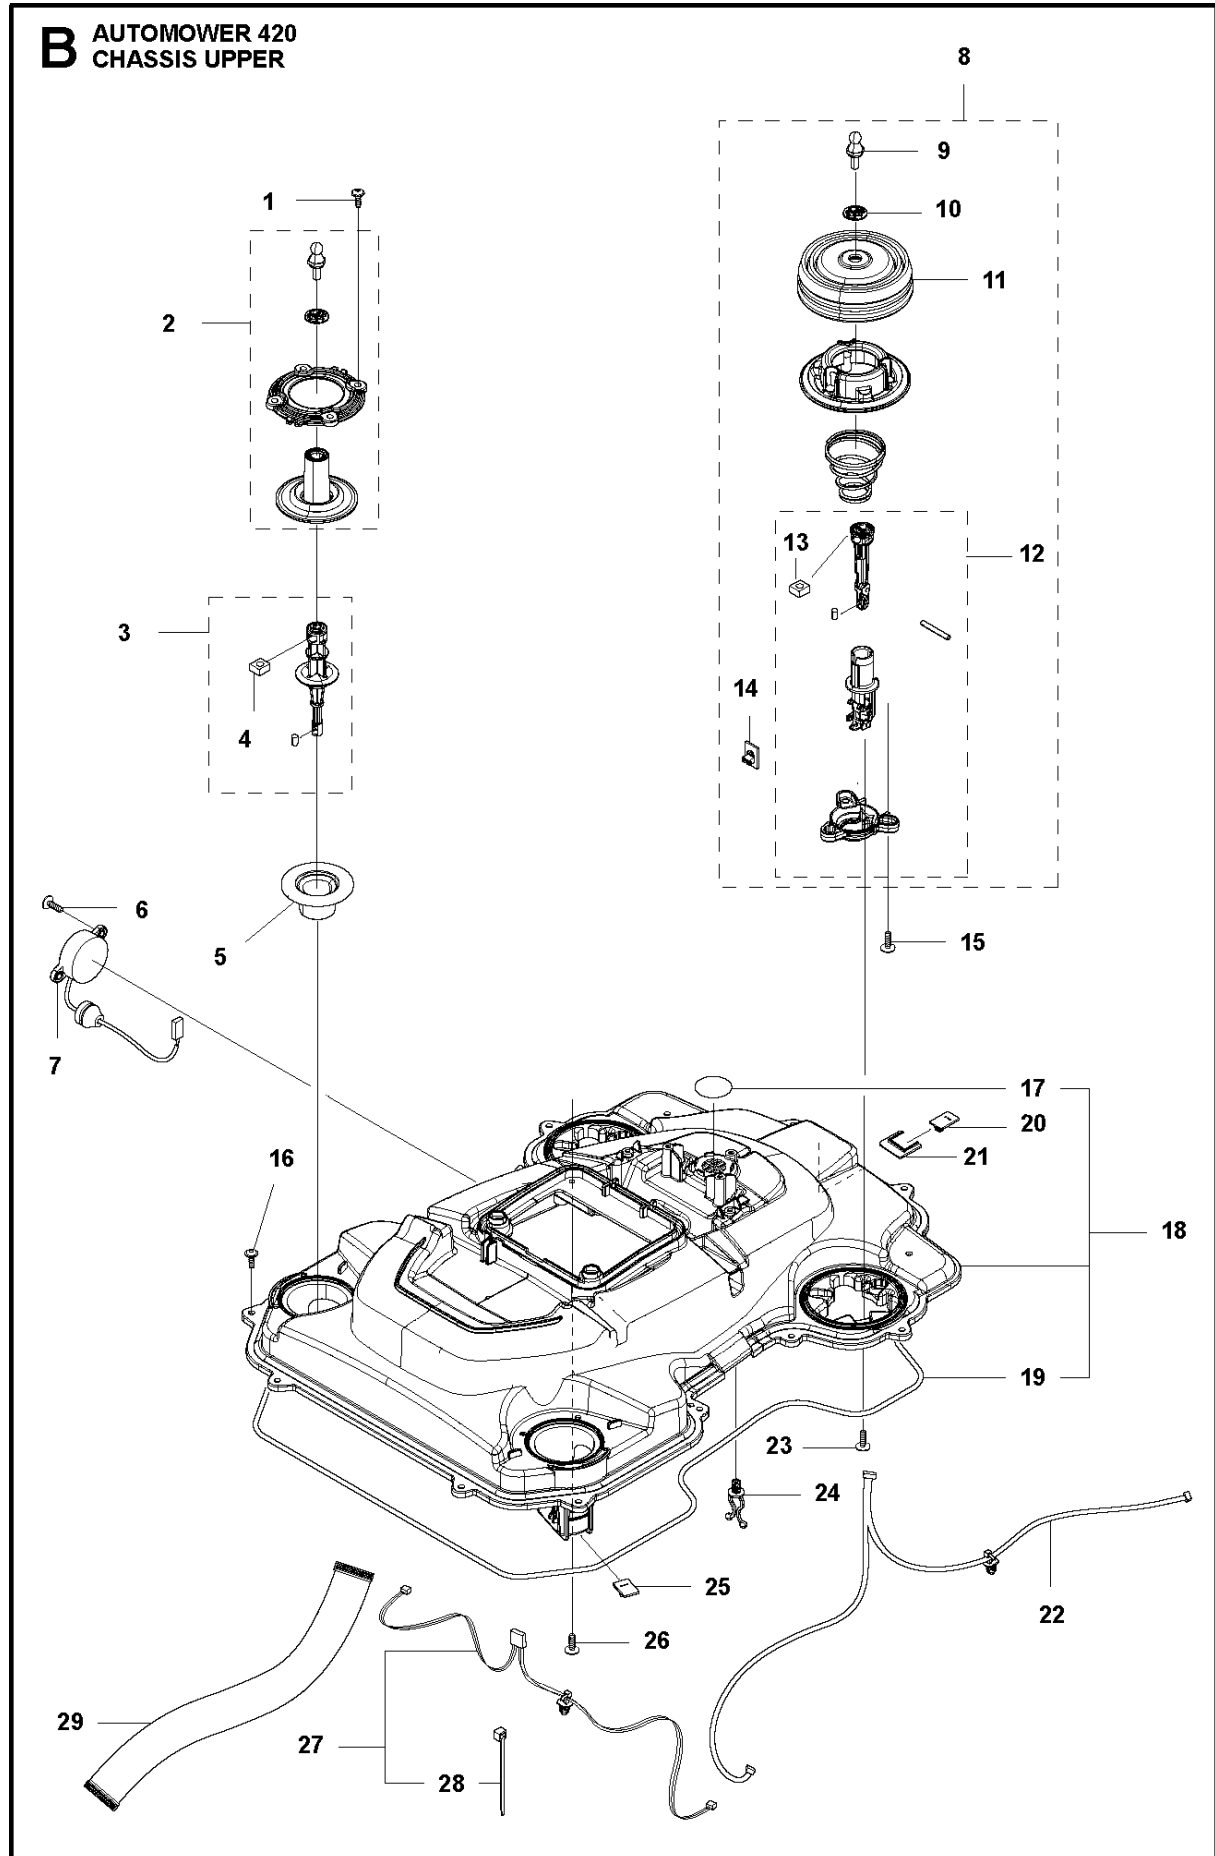

# SPARE PARTS LIST

ROBOTIC LAWN MOWERS

AUTOMOWER 420, 2018-

**A** AUTOMOWER 420  
COVER

## COVER

AUTOMOWER 420, 2018-

Ref	Part No	Description	Remark	QTY KIT
1	581 62 04-05	BODY KIT	Body KIT	1
2	587 42 35-01	DECAL	Decal	1
3	580 52 68-01	CAP	Cap	4
4	586 35 97-01	LABEL	Label	1
5	585 53 92-02	CABLE ASSY	Charging Plate Wiring	1
6	501 06 56-01	HOLDER ASSY	Holder ASSY	1
7	575 54 33-14	SCREW	Screw	1
8	579 51 98-02	BUMPER	Bumper	1
9	574 45 01-01	SCREW ITPANT	Screw	4

## CENTER CONSOL

AUTOMOWER 420, 2018-

Ref	Part No	Description	Remark	QTY KIT
1	588 79 75-01	COVER	Cover	1
2	579 45 85-01	HATCH	Hatch	1
3	579 45 81-01	BUTTON	Button	1
4	575 54 33-14	SCREW	Screw	2
5	501 06 58-01	HINGE KIT	Hinge KIT	1
6	575 54 33-14	SCREW	Screw	2
7	579 62 79-01	KEYBOARD	Keyboard	1
8	581 62 06-01	COVER KIT	Cover KIT	1
9	535 13 01-01	SPRING	Spring	2
10	574 87 47-06	SEALING STRIP	Sealing Strip (1 pcs, 5 mm)	1
11	574 48 03-02	SWITCH	Switch	1
12	501 06 60-01	LOCK KIT	Locking Plate KIT	1
13	575 54 33-14	SCREW	Screw	1
14	575 54 33-14	SCREW	Screw	1
15	575 54 33-14	SCREW	Screw	3
16	581 62 07-01	SUPPORT KIT	Support KIT	1
17	592 91 04-01	PRINTED CIRCUIT ASSY	Printed Circuit ASSY	1