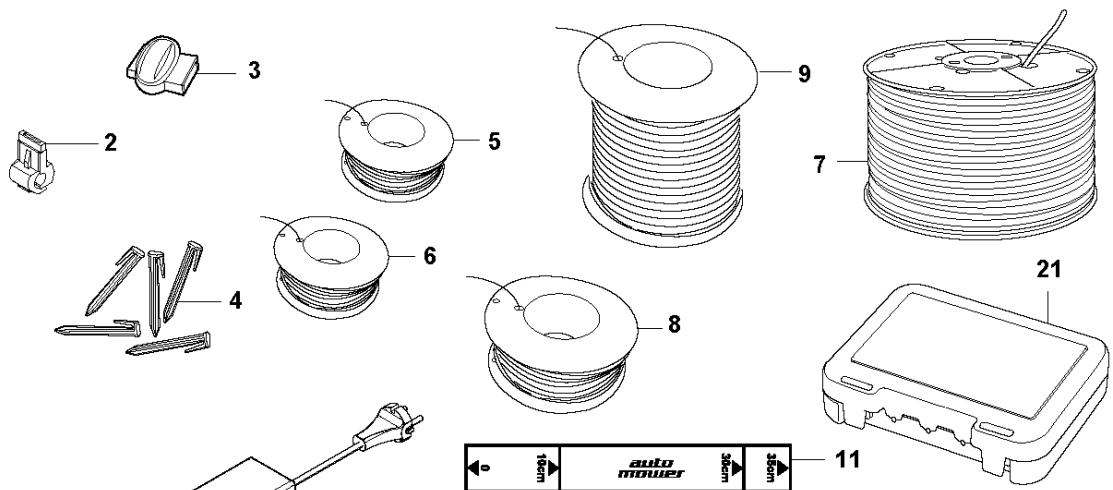

H AUTOMOWER 420 INSTALLATION ACCESSORIES

INSTALLATION ACCESSORIES

AUTOMOWER 420, 2018-

Ref	Part No	Description	Remark	QTY KIT
1	967 62 36-01	INSTALLATION KIT	Installation KIT S: Wire (150 m), Staples (300 pcs), Connectors (3 pcs), Couplers (5 pcs)	1
1	967 62 36-02	INSTALLATION KIT	Installation KIT M: Wire (250 m), Staples (400 pcs), Connectors (3 pcs), Couplers (5 pcs)	1
1	967 62 36-03	INSTALLATION KIT	Installation KIT L: Wire (400 m), Staples (600 pcs), Connectors (5 pcs), Couplers (5 pcs)	1
2	535 12 90-01	CONNECTOR	Loop Wire Connector	1
2	577 86 48-01	CONNECTOR	Loop Wire Connectors, Blister Pack, 5pcs	1
2	535 12 90-02	CONNECTOR	Loop Wire Connector, Blister Pack, 100 pcs	1
3	501 98 02-01	COUPLER	Coupler	1
3	577 86 47-01	COUPLER	Couplers, Blister Pack, 5 pcs	1
3	501 98 02-03	COUPLER	Couplers, 100 pcs	1
4	577 86 42-01	STAPLE	Staples, 85 mm, Blister Pack, 100 pcs	1
4	583 97 34-01	STAPLE	Staples, 85 mm, 100 pcs	1
5	580 66 20-02	WIRE	Wire (150 m)	1
5	577 86 43-02	WIRE	Wire Blister Pack, (50 m)	1
5	577 86 43-01	WIRE	Wire Blister Pack, (150 m)	1
6	580 66 20-01	WIRE	Wire (250 m)	1
7	593 29 77-01	WIRE	Wire Pro 300m	1
8	522 91 41-01	WIRE	Wire (500 m, ~3.4 mm)	1
9	580 66 20-04	WIRE	Wire (800 m)	1
10	586 75 53-01	POWER UNIT	Transformer (EU)	1
10	586 75 53-02	POWER UNIT	Transformer (UK/IRL)	1
10	586 75 53-03	POWER UNIT	Transformer (CH)	1
10	586 75 53-04	POWER UNIT	Transformer (US/CA)	1
10	586 75 53-05	POWER UNIT	Transformer (AU/NZ)	1
11	544 17 75-01	MEASURING TAPE	Measuring Tape	1
12	577 86 46-03	BLADE SET	Long Life Safety Blades, Blister Pack, 9 pcs	1
12	577 60 65-05	BLADE SET	Long Life Safety Blades, 45 pcs	1
12	577 60 66-04	BLADE SET	Long Life Safety Blades, 300 pcs	1
13	115875801	TBD	Operator's Manual, Swedish	1
13	115875806	TBD	Operator's Manual, Danish	1
13	115875811	TBD	Operator's Manual, Finnish	1
13	115875821	TBD	Operator's Manual, Norwegian	1
13	115875826	TBD	Operator's Manual, English	1
13	115875831	TBD	Operator's Manual, French	1
13	115875832	TBD	Operator's Manual, French (Canada)	1
13	115875836	TBD	Operator's Manual, Dutch	1
13	115875841	TBD	Operator's Manual, Italian	1
13	115875846	TBD	Operator's Manual, Spanish	1
13	115875851	TBD	Operator's Manual, German	1
13	115875856	TBD	Operator's Manual, Russian	1
13	115875858	TBD	Operator's Manual, Hungarian	1
13	115875859	TBD	Operator's Manual, Portuguese	1
13	115875861	TBD	Operator's Manual, Polish	1
13	115875862	TBD	Operator's Manual, Romanian	1