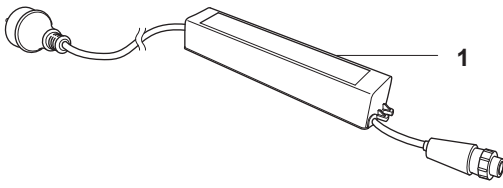

F GARDENA R70Li ACCESSORIES

PAGE F GARDENA R70Li ACCESSORIES

Position	Article	Quantity	Notes	Kit
1	581 14 51-01	1	Transformer Gardena, EU	
	581 14 51-02	1	Transformer Gardena, UK	
	581 14 51-05	1	Transformer Gardena, AU-NZ	
	581 14 51-03	1	Transformer Gardena, CH	
2	581 16 66-01	1	Transformer cable (10 m)	
3	535 12 90-01	1	Loop wire connector (1pcs)	5
4	501 98 02-01	1	Splice kit (1pcs)	5
	501 98 02-02	1	Splice kit (50pcs)	
5	966 80 97-01	1	2 Connectors+6 Splices, Gardena blister pack	
	Gardena 4089-20	1	2 Connectors+6 Splices, Gardena blister pack	
	579 04 81-01	1	5 Connectors+5 Splices	
6	966 80 98-01	1	Staples (100pcs), Gardena blister pack	
	Gardena 4090-20	1	Staples (100pcs), Gardena blister pack	
7	575 23 86-02	1	Anchor screw (3pcs) incl. Allen key	
8	966 80 96-01	1	Loop wire (150m), Gardena blister pack	
	Gardena 4088-20	1	Loop wire (150m), Gardena blister pack	
	580 66 20-03	1	Loop wire (200m)	
	501 98 03-01	1	Loop wire (250m)	
9	578 91 06-01	1	Label, anti-theft	
10	966 80 95-01	1	Blades (9pcs), Gardena blister pack	
	Gardena 4087-20	1	Blades (9pcs), Gardena blister pack	
11	578 90 91-02	1	Installation DVD, Gardena	
12	577 97 23-02	1	Charging station, Gardena	
13	581 16 66-02	1	Transformer cable (20 m)	
14	577 85 81-02	1	Autocheck EXP - service program DVD	
15	577 51 81-01	1	USB service cable, G3 mowers	
16	581 84 28-01	1	Sticker, Cable markers