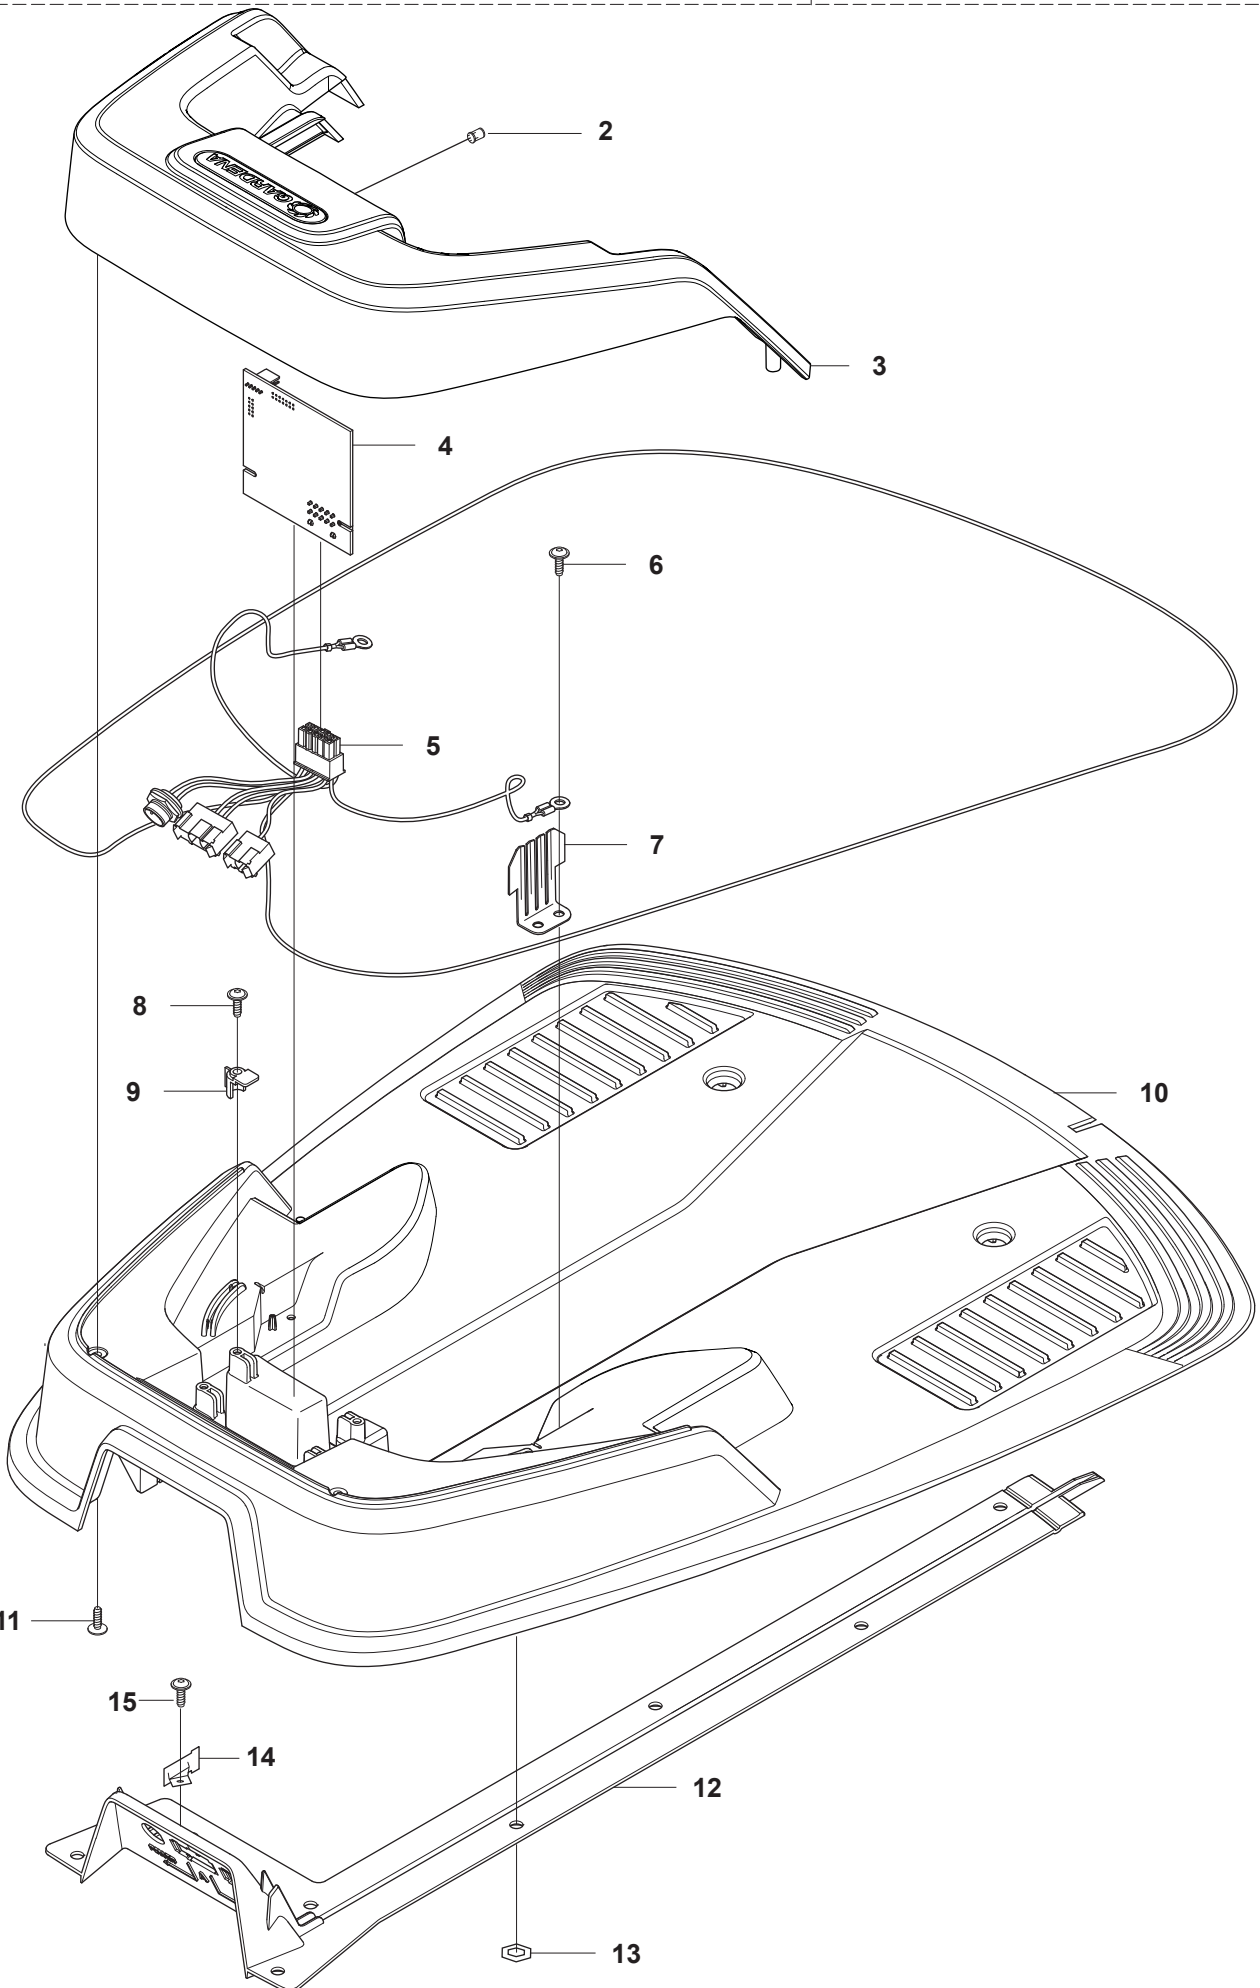

E GARDENA R70Li
CHARGING SYSTEM

1

PAGE E GARDENA R70Li CHARGING STATION

Position	Article	Quantity	Notes	Kit
1	577 97 23-02	1	Charging station, Gardena	
2	535 12 87-02	1	Diode lens	1
3	579 39 23-01	1	Charging station cover, Gardena	1
4	576 24 26-01	1	Circuit board, charging station	1
5	581 22 59-01	1	Loom, charging station	1
6	575 54 33-14	2	Screw, grey (14mm)	1
7	575 85 00-01	2	Contacts, charging station	1
8	575 54 33-14	2	Screw, grey (14mm)	1
9	535 12 79-01	2	Bracket	1
10	575 70 83-02	1	Charging station base plate	1
11	575 54 33-14	4	Screw, grey (14mm)	1
12	581 01 17-01	1	Guide cover, charging station	1
13	577 51 22-01	19	Nut, self-tapping	1
14	581 01 16-01	1	Bracket connector	1
15	575 54 33-14	1	Screw, grey (14mm)	1