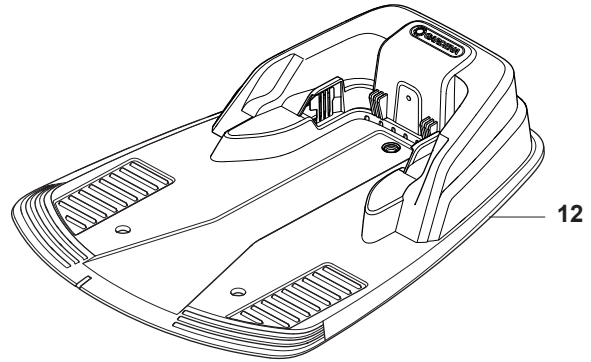

F GARDENA R70Li ACCESSORIES

PAGE F GARDENA R70Li ACCESSORIES

Position	Article	Quantity	Notes	Kit
1	581 14 51-01	1	Transformer Gardena, EU	
	581 14 51-02	1	Transformer Gardena, UK	
	581 14 51-05	1	Transformer Gardena, AU-NZ	
	581 14 51-03	1	Transformer Gardena, CH	
2	581 16 66-01	1	Transformer cable (10 m)	
3	535 12 90-01	1	Loop wire connector (1pcs)	5
4	501 98 02-01	1	Splice kit (1pcs)	5
	501 98 02-02	1	Splice kit (50pcs)	
5	966 80 97-01	1	2 Connectors+6 Splices, Gardena blister pack	
	Gardena 4089-20	1	2 Connectors+6 Splices, Gardena blister pack	
	579 04 81-01	1	5 Connectors+5 Splices	
6	966 80 98-01	1	Staples (100pcs), Gardena blister pack	
	Gardena 4090-20	1	Staples (100pcs), Gardena blister pack	
7	575 23 86-02	1	Anchor screw (3pcs) incl. Allen key	
8	966 80 96-01	1	Loop wire (150m), Gardena blister pack	
	Gardena 4088-20	1	Loop wire (150m), Gardena blister pack	
	580 66 20-03	1	Loop wire (200m)	
	501 98 03-01	1	Loop wire (250m)	
9	578 91 06-01	1	Label, anti-theft	
10	966 80 95-01	1	Blades (9pcs), Gardena blister pack	
	Gardena 4087-20	1	Blades (9pcs), Gardena blister pack	
11	578 90 91-02	1	Installation DVD, Gardena	
12	577 97 23-02	1	Charging station, Gardena	
13	581 16 66-02	1	Transformer cable (20 m)	
14	577 85 81-02	1	Autocheck EXP - service program DVD	
15	577 51 81-01	1	USB service cable, G3 mowers	
16	581 84 28-01	1	Sticker, Cable markers