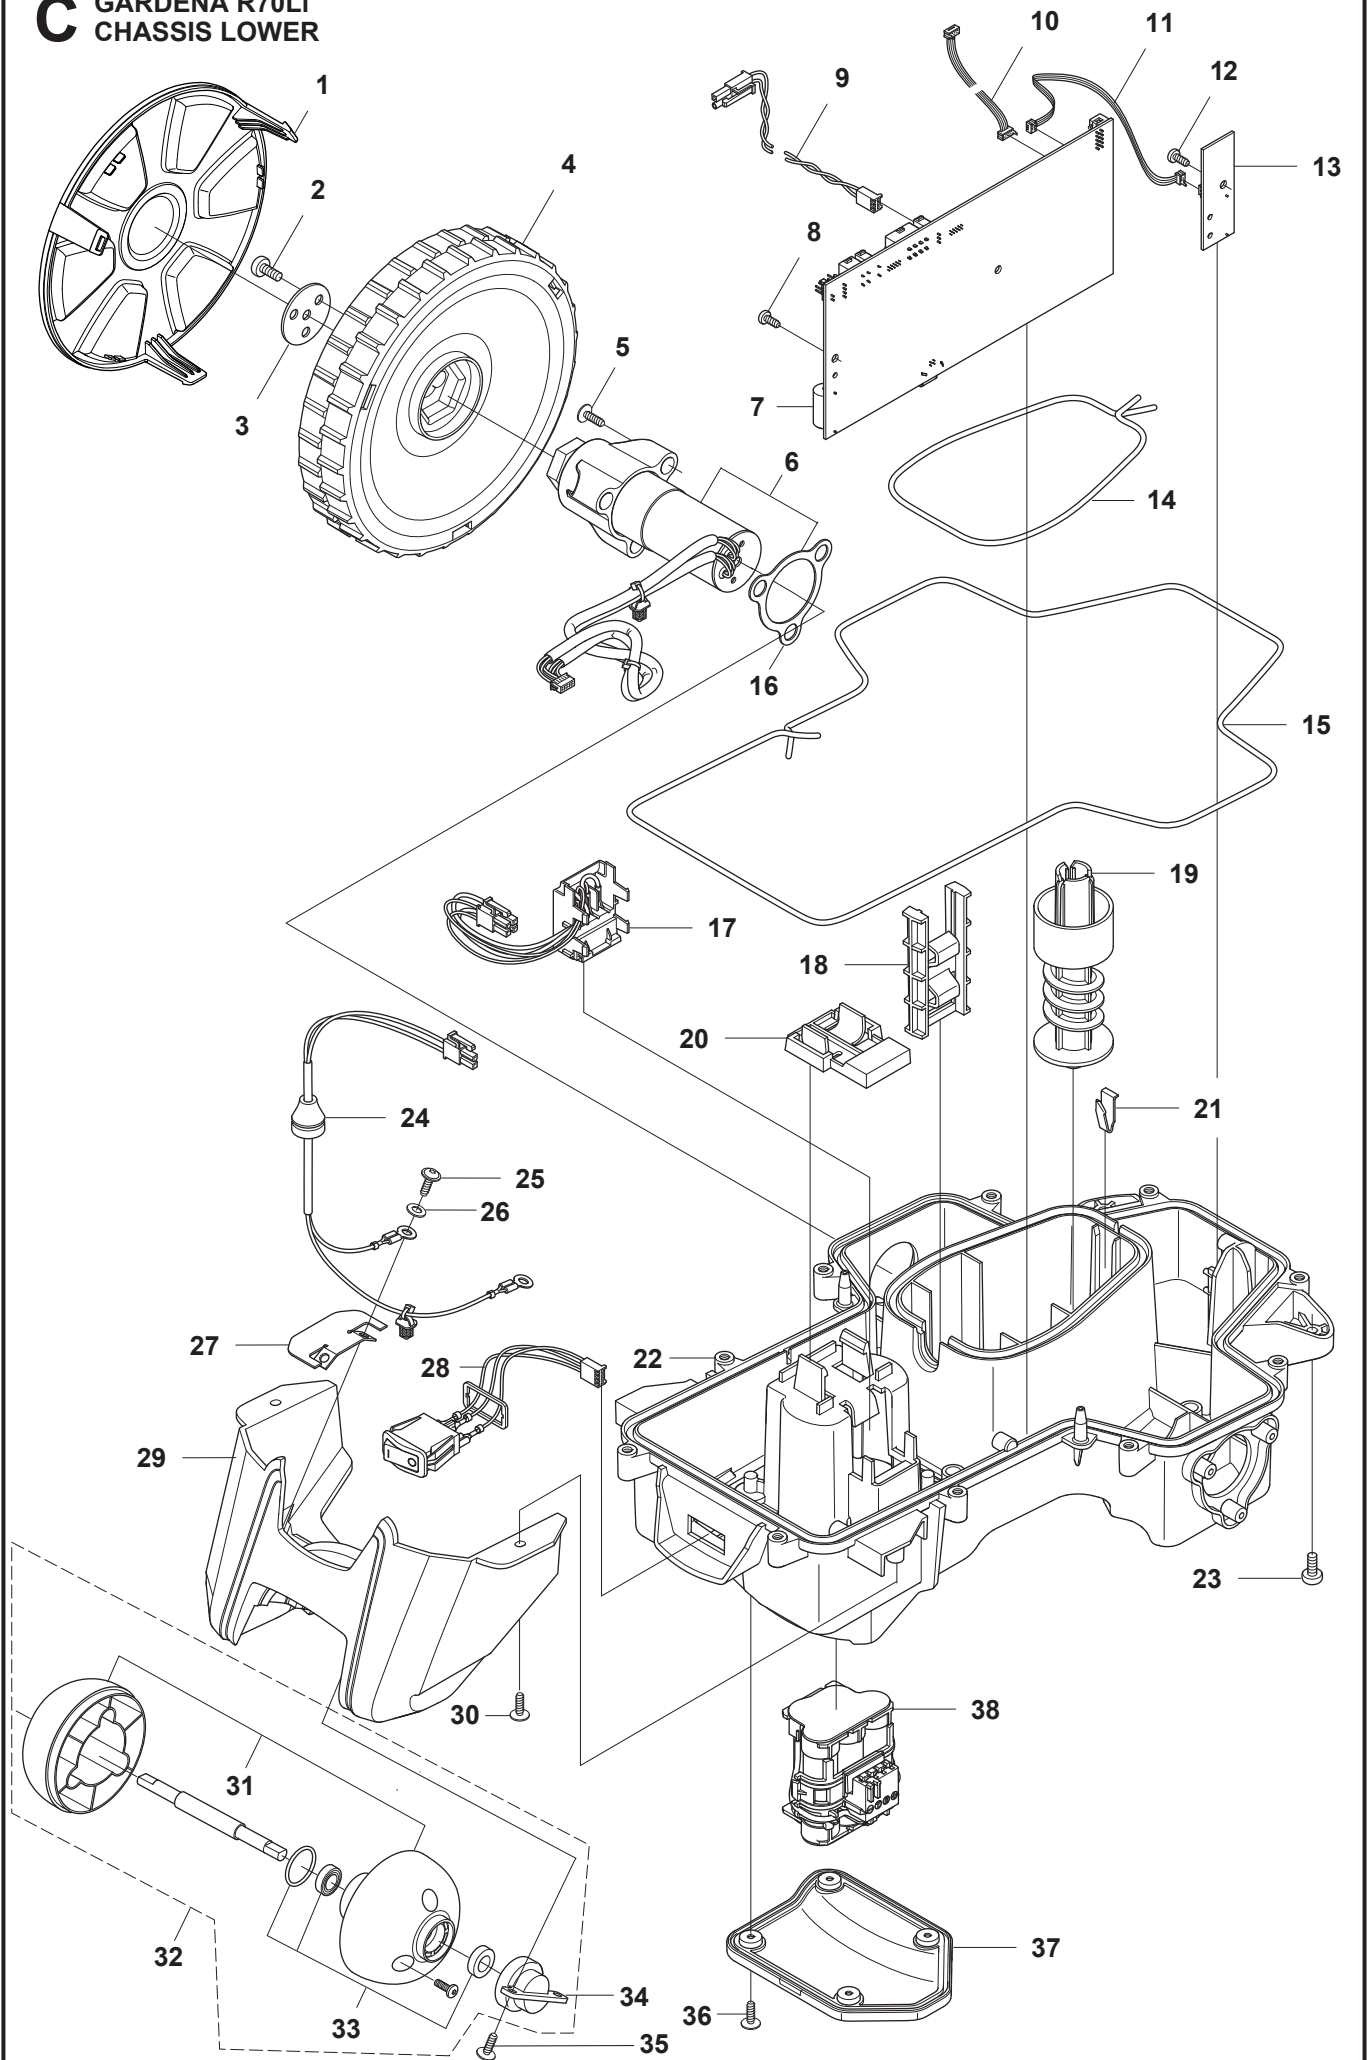

C GARDENA R70Li
CHASSIS LOWER

PAGE C GARDENA R70Li CHASSIS LOWER

Position	Article	Quantity	Notes	Kit
1	577 70 79-01	2	Hub cap, drive wheel	
2	576 21 39-02	6	Screw	
3	577 09 32-01	2	Washer, drive wheel	
4	574 46 51-01	2	Wheel, drive wheel	
5	575 54 33-14	6	Screw, grey (14mm)	
6	577 83 99-02	2	Wheel motor kit incl. sealing	
7	581 22 10-01	1	Main circuit board (MCB)	
8	535 13 03-10	2	Screw (10mm)	
9	576 22 02-01	1	Loom, buzzer extension	
10	574 47 92-01	1	Loom, display	
11	574 47 90-01	1	Loom, loop and lift sensor	
12	535 13 03-10	1	Screw (10mm)	
13	575 64 09-01	1	PCB sensor board	
14	577 75 36-01	1	Sealing strip kit (10 pcs)	
	574 87 47-04	1	Sealing strip	
15	577 84 36-01	1	Sealing strip kit, chassis (10 pcs)	
	574 87 47-03	1	Sealing strip, chassis	
16	574 37 37-01	2	Sealing/gasket, motor flange	6
17	574 47 98-01	1	Loom, Li-Ion battery	
18	574 50 19-01	2	Guide rail, motor bowl	
19	574 48 46-01	1	Height adjustment screw	
20	575 40 82-01	1	Lock, battery plug	
21	577 10 32-01	1	Locking spring	
22	577 84 62-01	1	Chassis lower kit, incl sealing	
23	576 21 39-01	2	Screw	
24	574 47 77-02	1	Loom, charge plate	
25	575 54 33-14	2	Screw, grey (14mm)	
26	535 08 74-01	2	Washer, vulcanized fiber	
27	574 49 00-01	2	Charge plate	
28	574 47 94-01	1	Swith ON/OFF with Seal	
29	574 46 72-01	1	Housing, rear wheel	
30	575 54 33-14	3	Screw, grey (14mm)	
31	583 85 39-01	1	Rear wheel kit	32
32	578 27 51-01	1	Rear wheel kit complete	
33	578 27 52-01	1	Bearing (x2), sealing (x2), O-ring (x1)	32
34	577 71 50-01	2	Bearing housing, rear wheel	32
35	575 54 33-14	4	Screw, grey (14mm)	
36	574 45 01-01	4	Screw	
37	574 46 73-01	1	Cover, battery	
38	574 47 68-01	1	Battery, Lithium 18V