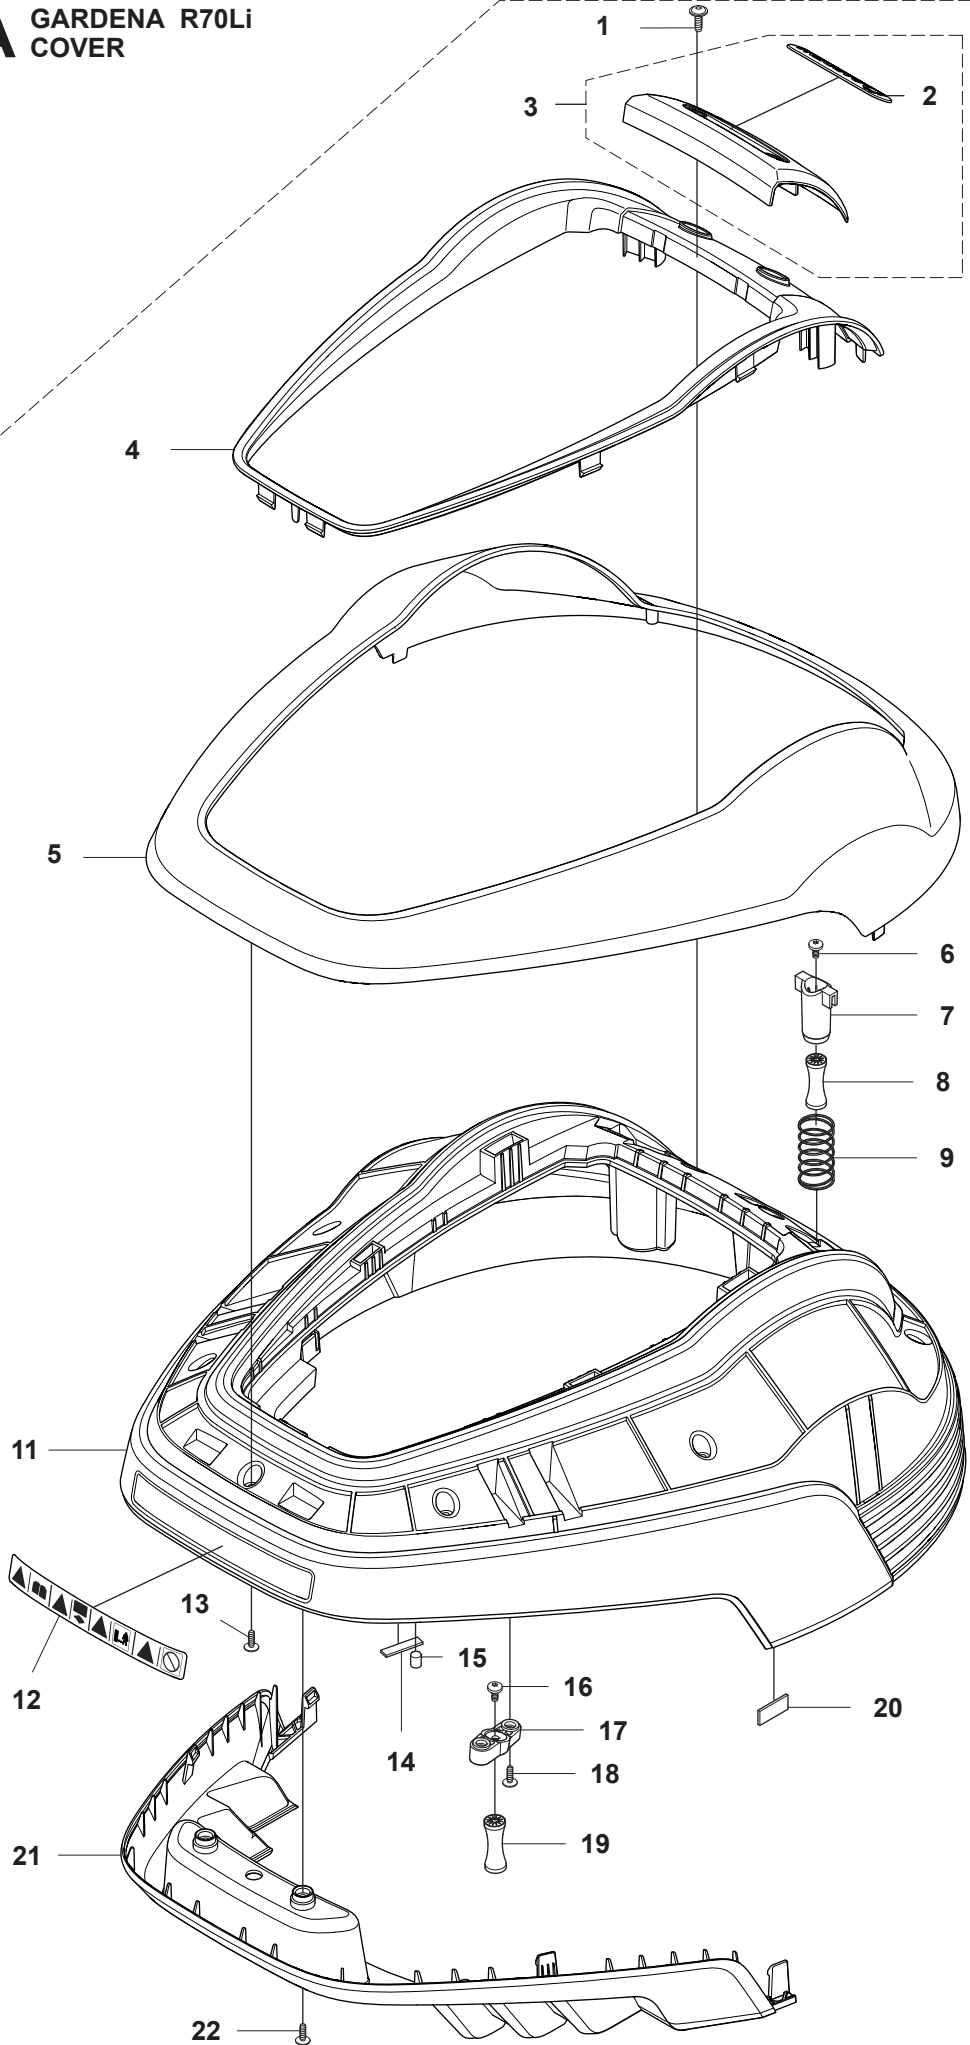

A GARDENA R70Li COVER

10

23

PAGE A GARDENA R70Li COVER

Position	Article	Quantity	Notes	Kit
1	575 54 33-14	2	Screw, grey (14mm)	
2	580 92 76-01	1	Decal, Gardena logotype	3
3	579 39 21-05	1	Logo, plate kit incl. sticker & decal	
4	577 70 76-01	1	Frame	
5	577 70 73-01	1	Cover	
6	576 21 39-01	2	Screw M5x12	
7	574 46 90-02	2	Bracket, lift sensor	
8	574 46 91-02	2	Rubber damper	
9	574 48 51-02	2	Spring, lift sensor	
10	580 92 76-01		Decal, R70Li	
11	579 39 17-01	1	Main body	
12	577 88 06-02	1	Warning label	11
13	575 54 33-14	7	Screw, grey (14mm)	
14	576 03 01-01	1	Plate, collision sensor	11
15	576 18 33-01	1	Magnet, collision sensor	11
16	576 21 39-01	2	Screw M5x12	
17	575 41 60-02	2	Support clamp	
18	575 54 33-14	4	Screw, grey (14mm)	
19	574 46 91-02	2	Rubber damper	
20	576 18 32-01	1	Magnet, lift sensor	11
21	577 70 65-01	1	Bumper, rear	
22	575 54 33-14	2	Screw, grey (14mm)	
23	577 95 53-05	1	Cover Kit, Complete excl. Model decal	