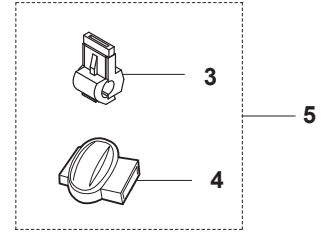

F GARDENA R70Li ACCESSORIES

PAGE F GARDENA R70Li ACCESSORIES

Position	Article	Quantity	Notes	Kit
1	581 14 51-01	1	Transformer Gardena, EU	
	581 14 51-02	1	Transformer Gardena, UK	
	581 14 51-05	1	Transformer Gardena, AU-NZ	
	581 14 51-03	1	Transformer Gardena, CH	
2	581 16 66-01	1	Transformer cable (10 m)	
3	535 12 90-01	1	Loop wire connector (1pcs)	5
4	501 98 02-01	1	Splice kit (1pcs)	5
	501 98 02-02	1	Splice kit (50pcs)	
5	966 80 97-01	1	2 Connectors+6 Splices, Gardena blister pack	
	Gardena 4089-20	1	2 Connectors+6 Splices, Gardena blister pack	
	579 04 81-01	1	5 Connectors+5 Splices	
6	966 80 98-01	1	Staples (100pcs), Gardena blister pack	
	Gardena 4090-20	1	Staples (100pcs), Gardena blister pack	
7	575 23 86-02	1	Anchor screw (3pcs) incl. Allen key	
8	966 80 96-01	1	Loop wire (150m), Gardena blister pack	
	Gardena 4088-20	1	Loop wire (150m), Gardena blister pack	
	580 66 20-03	1	Loop wire (200m)	
	501 98 03-01	1	Loop wire (250m)	
9	578 91 06-01	1	Label, anti-theft	
10	966 80 95-01	1	Blades (9pcs), Gardena blister pack	
	Gardena 4087-20	1	Blades (9pcs), Gardena blister pack	
11	578 90 91-02	1	Installation DVD, Gardena	
12	577 97 23-02	1	Charging station, Gardena	
13	581 16 66-02	1	Transformer cable (20 m)	
14	577 85 81-02	1	Autocheck EXP - service program DVD	
15	577 51 81-01	1	USB service cable, G3 mowers	
16	581 84 28-01	1	Sticker, Cable markers