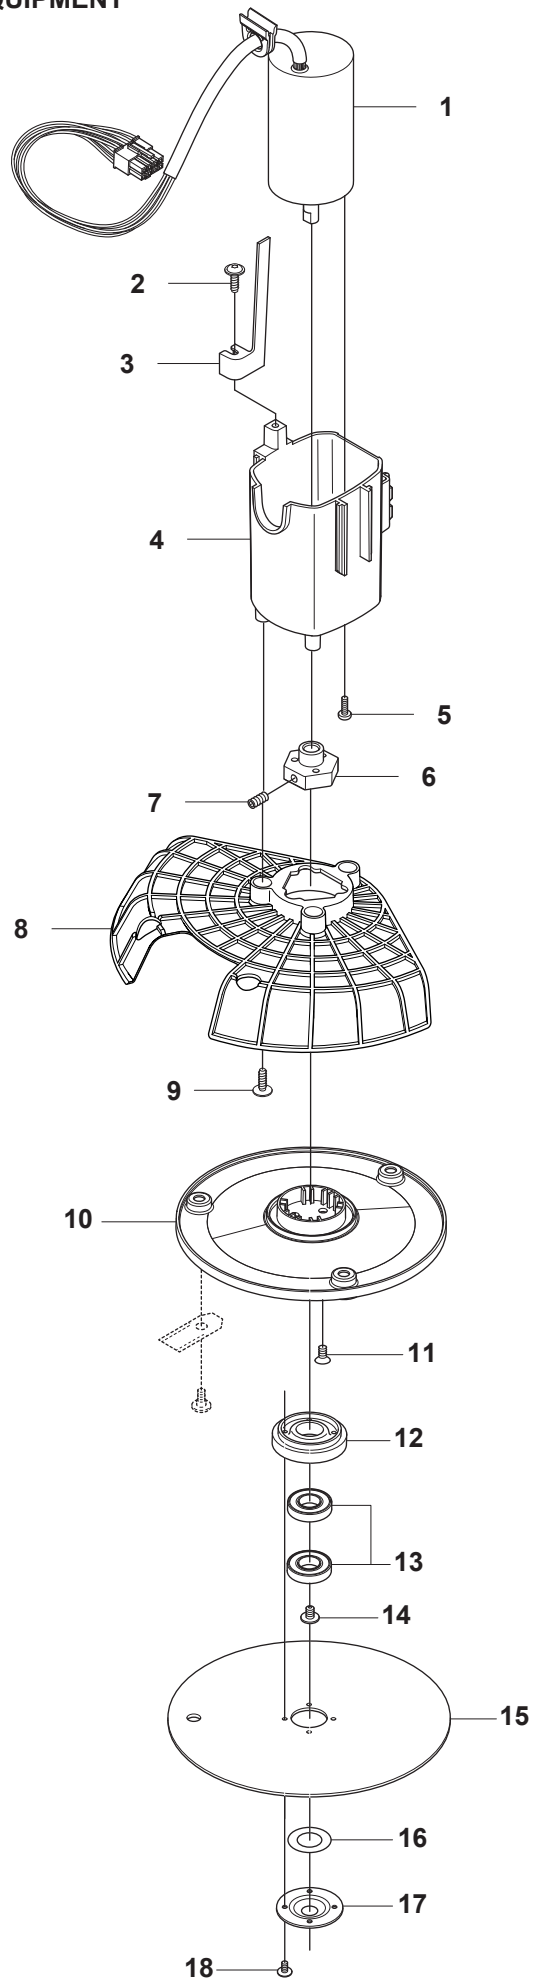

A GARDENA R70Li COVER

10

23

PAGE A GARDENA R70Li COVER

Position	Article	Quantity	Notes	Kit
1	575 54 33-14	2	Screw, grey (14mm)	
2	580 92 76-01	1	Decal, Gardena logotype	3
3	579 39 21-05	1	Logo, plate kit incl. sticker & decal	
4	577 70 76-01	1	Frame	
5	577 70 73-01	1	Cover	
6	576 21 39-01	2	Screw M5x12	
7	574 46 90-02	2	Bracket, lift sensor	
8	574 46 91-02	2	Rubber damper	
9	574 48 51-02	2	Spring, lift sensor	
10	580 92 76-01		Decal, R70Li	
11	579 39 17-01	1	Main body	
12	577 88 06-02	1	Warning label	11
13	575 54 33-14	7	Screw, grey (14mm)	
14	576 03 01-01	1	Plate, collision sensor	11
15	576 18 33-01	1	Magnet, collision sensor	11
16	576 21 39-01	2	Screw M5x12	
17	575 41 60-02	2	Support clamp	
18	575 54 33-14	4	Screw, grey (14mm)	
19	574 46 91-02	2	Rubber damper	
20	576 18 32-01	1	Magnet, lift sensor	11
21	577 70 65-01	1	Bumper, rear	
22	575 54 33-14	2	Screw, grey (14mm)	
23	577 95 53-05	1	Cover Kit, Complete excl. Model decal	

D GARDENA R70Li
BLADE MOTOR & CUTTING EQUIPMENT

PAGE D GARDENA R70Li BLADE MOTOR & CUTTING EQUIPMENT

Position	Article	Quantity	Notes	Kit
1	574 46 89-02	1	Cutting motor	
2	575 54 33-14	1	Screw, grey (14mm)	
3	574 50 35-01	1	Height indicator	
4	574 48 45-02	1	Motor housing	
5	576 21 38-01	3	Screw M4x12	
6	580 79 31-01	1	Hub, cutting motor	
7	576 21 35-01	1	Stop screw	
8	577 85 02-01	1	Guard, cutting disc	
9	575 54 33-14	3	Screw, grey (14mm)	
10	580 79 28-01	1	Cutting disc	
11	535 13 05-01	3	Screw	
12	535 12 64-01	1	Bearing box	
13	535 07 57-02	1	Ball bearing	
14	535 07 60-01	1	Screw	
15	580 79 27-01	1	Skid plate	
16	535 08 25-01	1	Gasket	
17	535 08 15-01	1	Cover washer	
18	575 54 33-10	4	Screw	