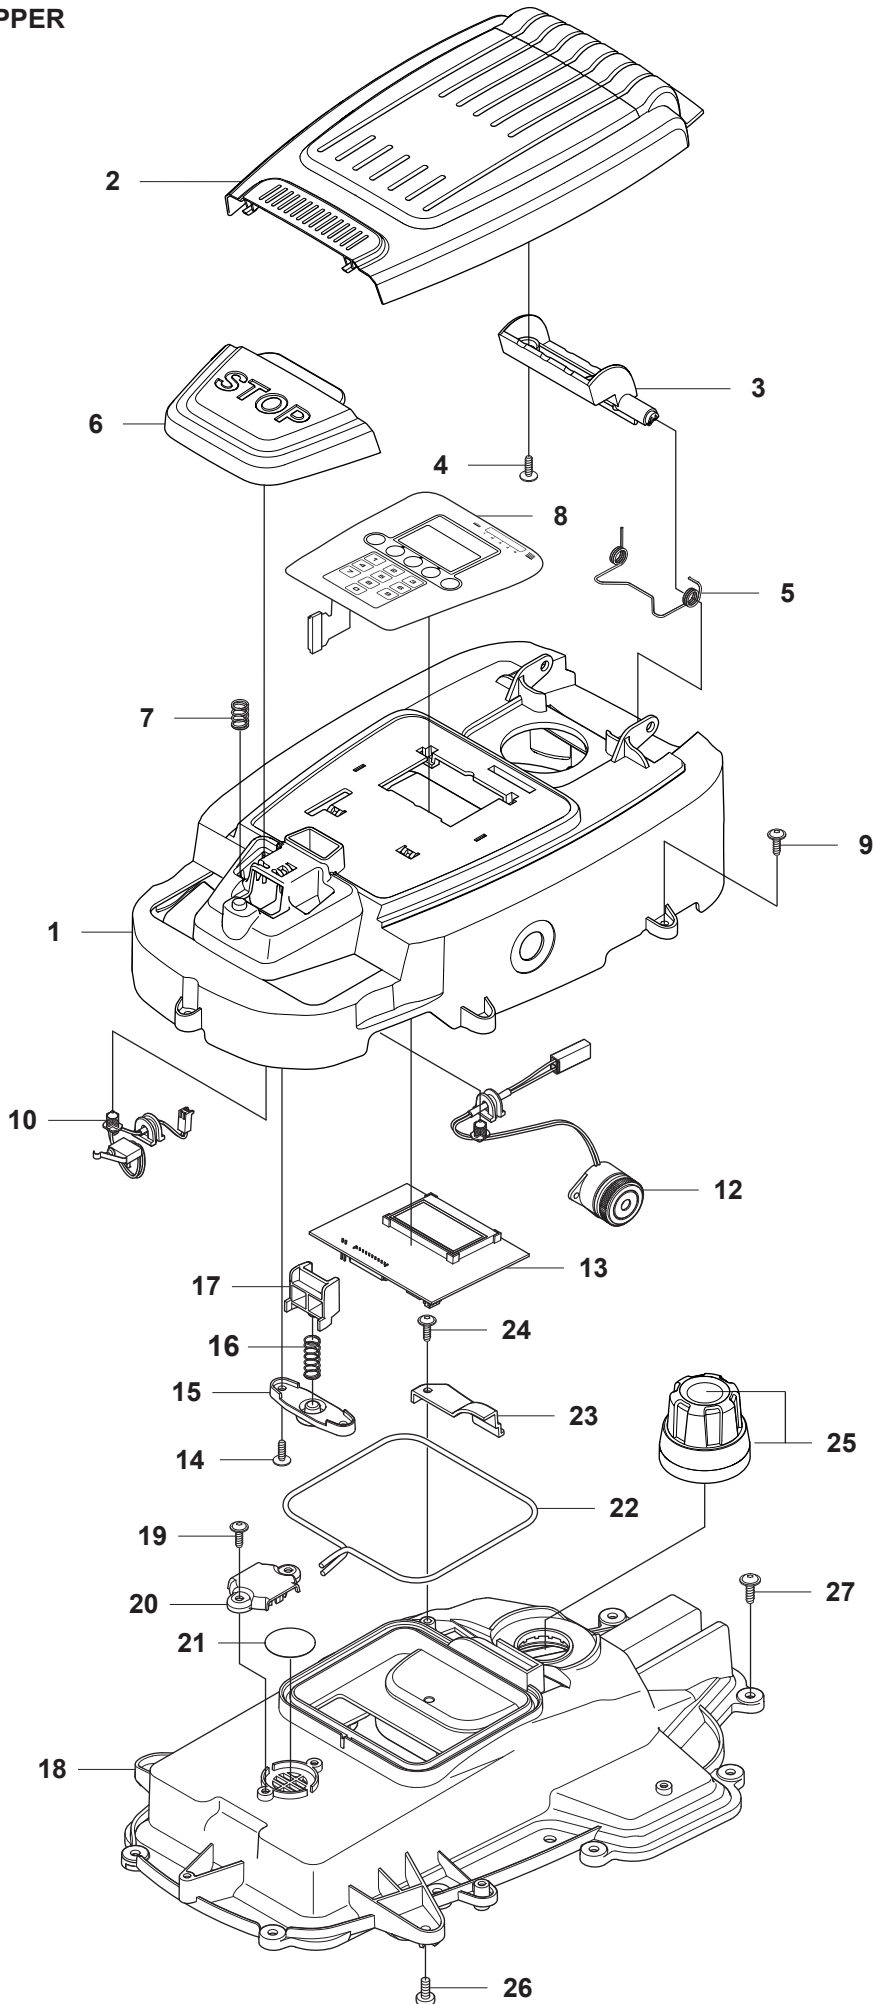

B GARDENA R70Li
CHASSIS UPPER

PAGE B GARDENA R70Li CHASSIS UPPER

Position	Article	Quantity	Notes	Kit
1	579 39 19-01	1	Display cover kit incl. sealing & keyboard	
2	577 70 72 01	1	Cover, height adjustment	
3	577 70 78 01	1	Hinge, height adjustment lid	
4	575 54 33-14	2	Screw, grey (14mm)	
5	578 44 52-01	1	Spring, height adjustment lid	
6	577 70 66 01	1	Stop button	
7	574 48 70-01	1	Spring, stop button	
8	577 70 83 01	1	Keyboard	1
9	575 54 33-14	5	Screw, grey (14mm)	
10	574 48 03-01	1	Micro switch, stop button	
12	574 47 59-01	1	Buzzer, display cover	
13	575 64 01-01	1	Display/MMI, circuit board	
14	575 54 33-14	2	Screw, grey (14mm)	
15	575 41 58-01	1	Spring holder, stop button	
16	576 24 22-01	1	Spring lock, stop button	
17	575 40 90-01	1	Lock, stop button	
18	579 39 20-01	1	Chassis upper kit incl. sealing & air filter	
19	575 54 33-14	2	Screw, grey (14mm)	
20	576 69 70-01	1	Cover, air filter	
21	577 75 37-01	1	Air filter kit (10 pcs)	
22	577 75 36-01	1	Sealing strip kit (10 pcs)	
	574 87 47-04	1	Sealing strip	
23	576 05 39-01	1	Cover, height indicator	
24	575 54 33-14	1	Screw, grey (14mm)	
25	579 39 22-01	1	Knob, height adjustment kit incl. Knob & sticker	
26	576 21 39-01	2	Screw	
27	574 45 01-01	10	Screw