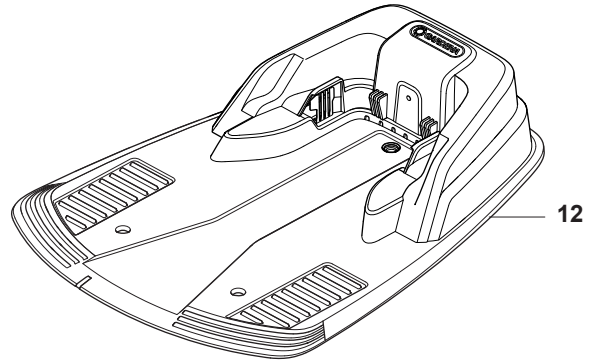

F GARDENA R40Li/R45Li ACCESSORIES

PAGE F GARDENA R40Li/R45Li ACCESSORIES

Position	Article	Quantity	Notes	Kit
1	577 97 51-01	1	Transformer Gardena, EU	
	577 97 51-02	1	Transformer Gardena, UK	
	577 97 51-05	1	Transformer Gardena, AU-NZ	
	577 97 51-03	1	Transformer Gardena, CH	
2	577 23 35-01	1	Transformer cable (10 m)	
3	535 12 90-01	1	Loop wire connector (1pcs)	5
4	501 98 02-01	1	Splice kit (1pcs)	5
	501 98 02-02	1	Splice kit (50pcs)	
5	966 80 97-01	1	2 Connectors+6 Splices, Gardena blister pack	
	Gardena 4089-20	1	2 Connectors+6 Splices, Gardena blister pack	
	579 04 81-01	1	5 Connectors+5 Splices	
6	966 80 98-01	1	Staples (100pcs), Gardena blister pack	
	Gardena 4090-20	1	Staples (100pcs), Gardena blister pack	
7	575 23 86-02	1	Anchor screw (3pcs) incl. Allen key	
8	966 80 96-01	1	Loop wire (150m), Gardena blister pack	
	Gardena 4088-20	1	Loop wire (150m), Gardena blister pack	
	580 66 20-03	1	Loop wire (200m)	
	501 98 03-01	1	Loop wire (250m)	
9	578 91 06-01	1	Label, anti-theft	
10	966 80 95-01	1	Blades (9pcs), Gardena blister pack	
	Gardena 4087-20	1	Blades (9pcs), Gardena blister pack	
11	578 90 91-01	1	Installation DVD, Gardena	
12	579 39 24-01	1	Charging station, Gardena	
13	577 23 35-02	1	Transformer cable (20 m)	
14	577 85 81-02	1	Autocheck EXP - service program DVD	
15	577 51 81-01	1	USB service cable, G3 mowers	
16	581 84 28-01	1	Sticker, Cable markers