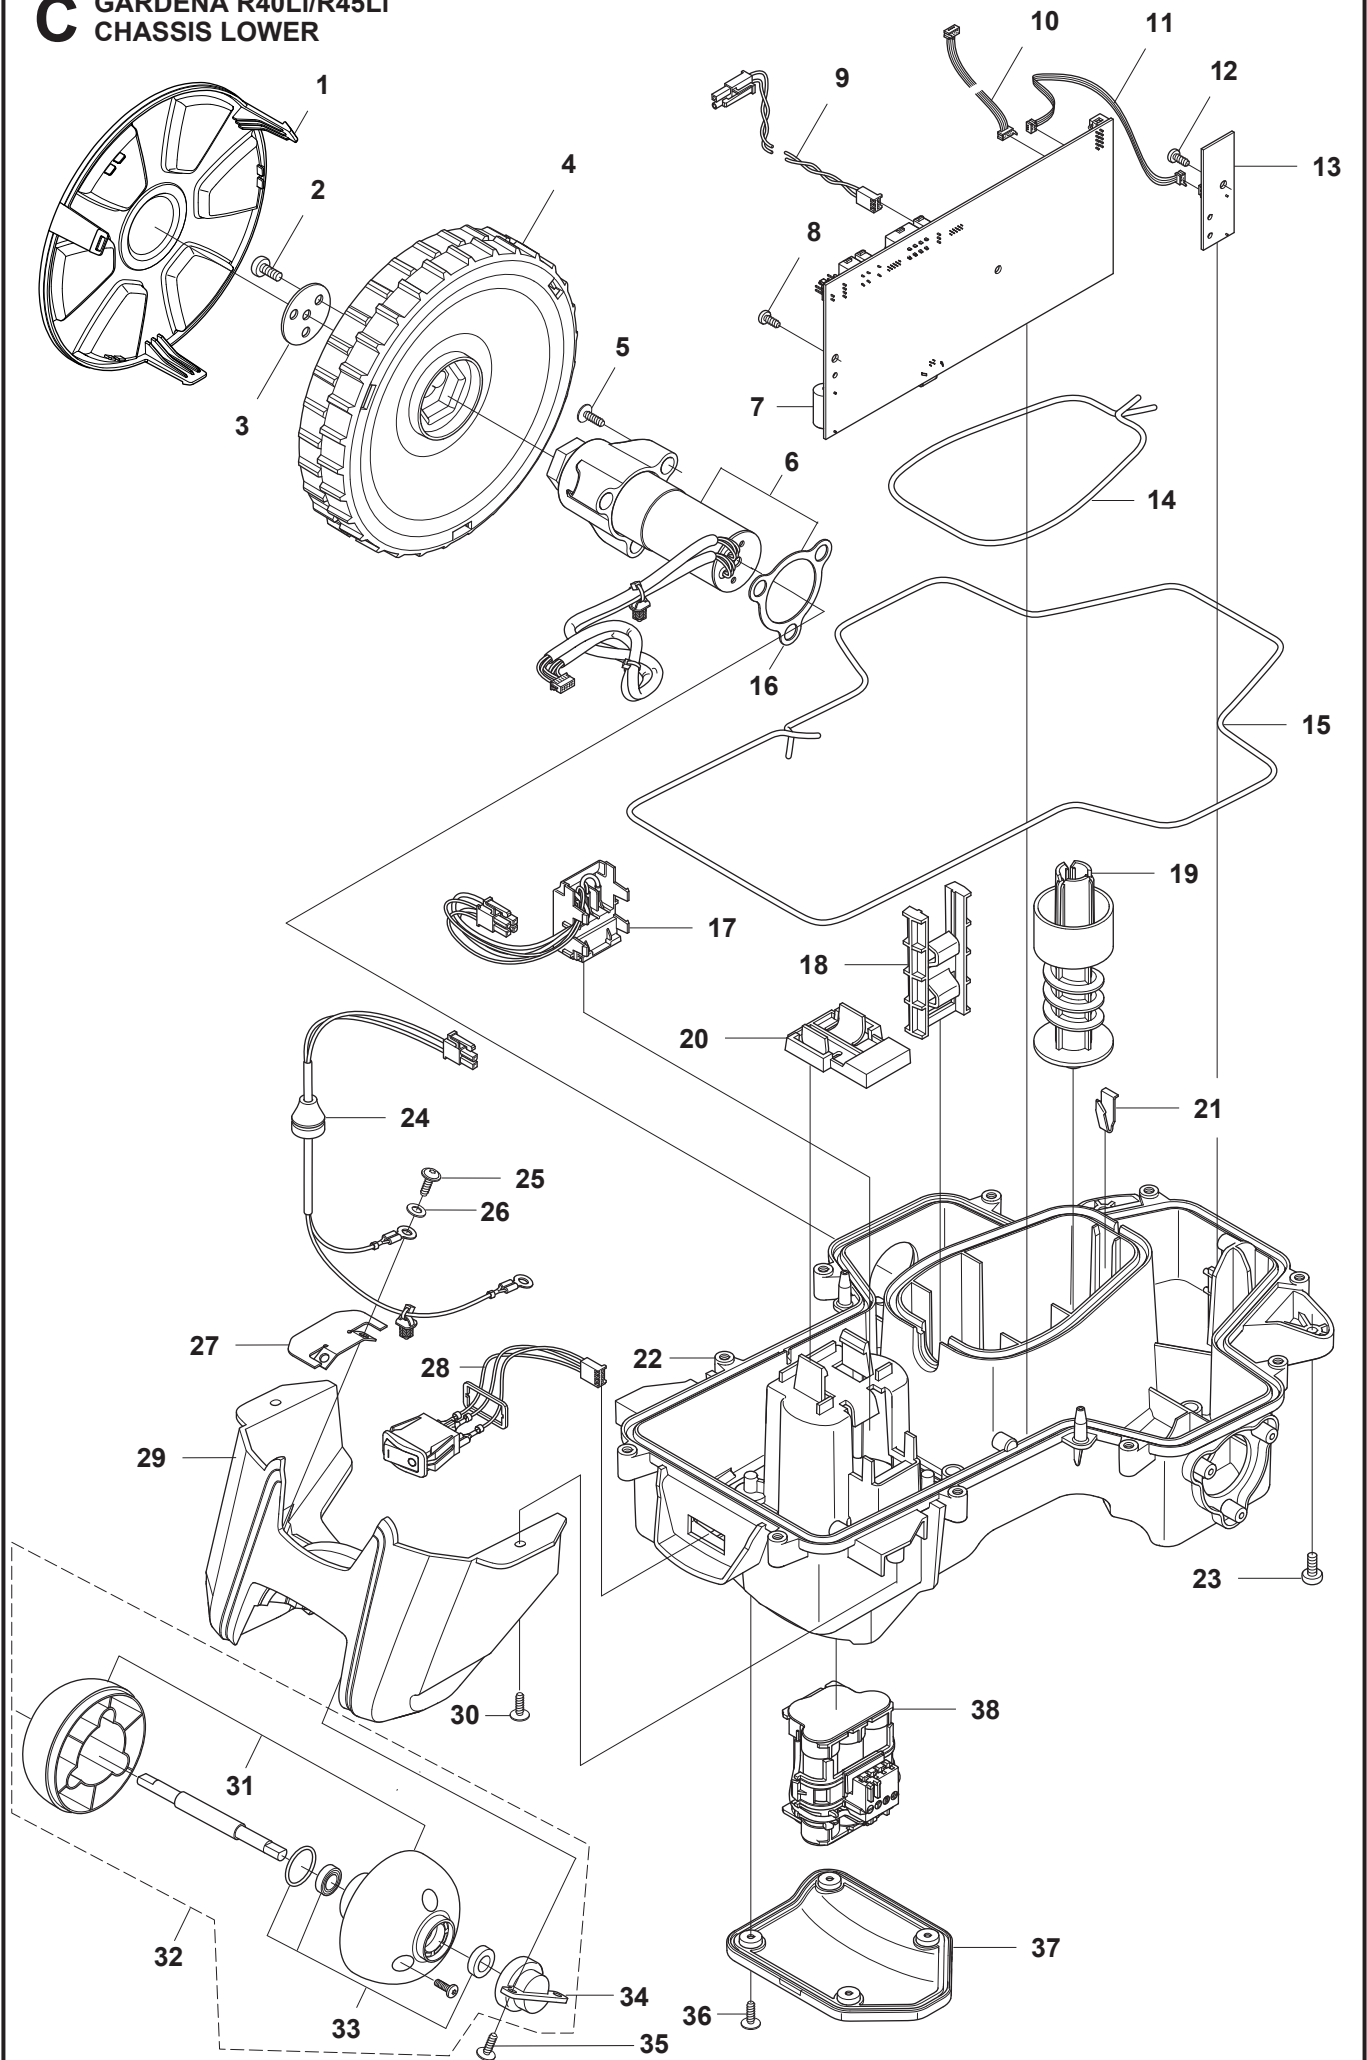

C GARDENA R40Li/R45Li
CHASSIS LOWER

PAGE C GARDENA R40Li/R45Li CHASSIS LOWER

Position	Article	Quantity	Notes	Kit
1	577 70 79-01	2	Hub cap, drive wheel	
2	576 21 39-02	6	Screw	
3	577 09 32-01	2	Washer, drive wheel	
4	574 46 51-01	2	Wheel, drive wheel	
5	575 54 33-14	6	Screw, grey (14mm)	
6	577 83 99-02	2	Wheel motor kit incl. sealing	
7	575 64 05-01	1	Main circuit board (MCB)	
8	535 13 03-10	2	Screw (10mm)	
9	576 22 02-01	1	Loom, buzzer extension	
10	574 47 92-01	1	Loom, display	
11	574 47 90-01	1	Loom, loop and lift sensor	
12	535 13 03-10	1	Screw (10mm)	
13	575 64 09-01	1	PCB sensor board	
14	577 75 36-01	1	Sealing strip kit (10 pcs)	
	574 87 47-04	1	Sealing strip	
15	577 84 36-01	1	Sealing strip kit, chassis (10 pcs)	
	574 87 47-03	1	Sealing strip, chassis	
16	574 37 37-01	2	Sealing/gasket, motor flange	6
17	574 47 98-01	1	Loom, Li-Ion battery	
18	574 50 19-01	2	Guide rail, motor bowl	
19	574 48 46-01	1	Height adjustment screw	
20	575 40 82-01	1	Lock, battery plug	
21	577 10 32-01	1	Locking spring	
22	577 84 62-01	1	Chassis lower kit, incl sealing	
23	576 21 39-01	2	Screw	
24	574 47 77-02	1	Loom, charge plate	
25	575 54 33-14	2	Screw, grey (14mm)	
26	535 08 74-01	2	Washer, vulcanized fiber	
27	574 49 00-01	2	Charge plate	
28	574 47 94-01	1	Swith ON/OFF with Seal	
29	574 46 72-01	1	Housing, rear wheel	
30	575 54 33-14	3	Screw, grey (14mm)	
31	583 85 39-01	1	Rear wheel kit	32
32	578 27 51-01	1	Rear wheel kit complete	
33	578 27 52-01	1	Bearing (x2), sealing (x2), O-ring (x1)	32
34	577 71 50-01	2	Bearing housing, rear wheel	32
35	575 54 33-14	4	Screw, grey (14mm)	
36	574 45 01-01	4	Screw	
37	574 46 73-01	1	Cover, battery	
38	574 47 68-01	1	Battery, Lithium 18V