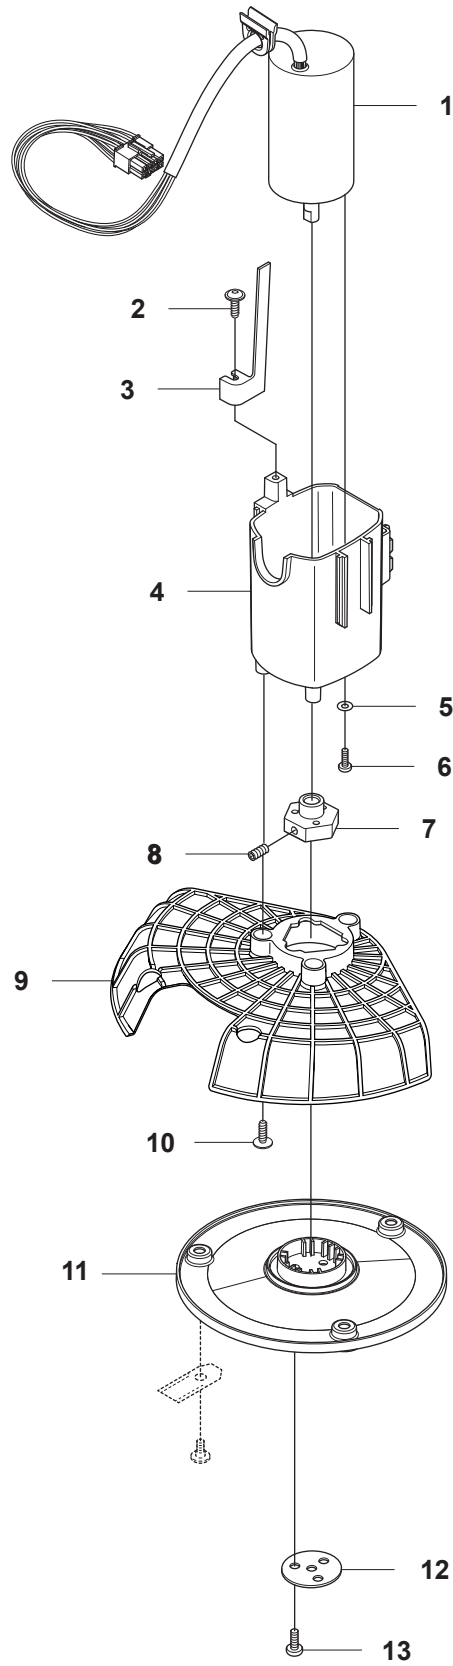

Repuestos

Reservdelar

A GARDENA R40Li/R45Li COVER

10

10

23

PAGE A GARDENA R40Li/R45Li COVER

Position	Article	Quantity	Notes	Kit
1	575 54 33-14	2	Screw, grey (14mm)	
2	577 97 19-01	1	Decal, Gardena logotype	3
3	579 39 21-05	1	Logo, plate kit incl. Logo	
4	577 70 76-01	1	Frame	
5	577 70 73-01	1	Cover	
6	576 21 39-01	2	Screw M5x12	
7	574 46 90-02	2	Bracket, lift sensor	
8	574 46 91-02	2	Rubber damper	
9	574 48 51-02	2	Spring, lift sensor	
10	580 92 80-01	1	Decal, R40Li	
10	581 96 66-01	1	Decal, R45Li	
11	579 39 17-01	1	Main body	
12	577 88 06-02	1	Warning label	11
13	575 54 33-14	7	Screw, grey (14mm)	
14	576 03 01-01	1	Plate, collision sensor	11
15	576 18 33-01	1	Magnet, collision sensor	11
16	576 21 39-01	2	Screw M5x12	
17	575 41 60-02	2	Support clamp	
18	575 54 33-14	4	Screw, grey (14mm)	
19	574 46 91-02	2	Rubber damper	
20	576 18 32-01	1	Magnet, lift sensor	11
21	577 70 65-01	1	Bumper, rear	
22	575 54 33-14	2	Screw, grey (14mm)	
23	577 95 53-05	1	Cover Kit, Complete excl. Model sticker	

D GARDENA R40Li/R45Li
BLADE MOTOR & CUTTING EQUIPMENT

Position	Article	Quantity	Notes	Kit
1	574 46 89-01	1	Cutting motor	
2	575 54 33-14	1	Screw, grey (14mm)	
3	574 50 35-01	1	Height indicator	
4	574 48 45-01	1	Motor housing	
5	510 01 95-01	3	Washer, steel	
6	510 01 87-02	3	Screw M3x12	
7	574 37 35-01	1	Hub, cutting motor	
8	576 21 35-01	1	Stop screw	
9	577 85 02-01	1	Guard, cutting disc	
10	575 54 33-14	3	Screw, grey (14mm)	
11	574 48 71-01	1	Cutting disc	
12	577 09 32-01	1	Washer	
13	576 21 38-01	3	Screw	