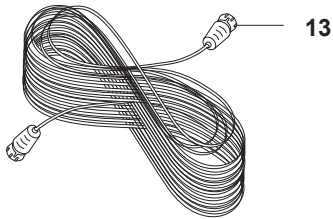

F GARDENA R40Li/R45Li ACCESSORIES

PAGE F GARDENA R40Li/R45Li ACCESSORIES

Position	Article	Quantity	Notes	Kit
1	577 97 51-01	1	Transformer Gardena, EU	
	577 97 51-02	1	Transformer Gardena, UK	
	577 97 51-05	1	Transformer Gardena, AU-NZ	
	577 97 51-03	1	Transformer Gardena, CH	
2	577 23 35-01	1	Transformer cable (10 m)	
3	535 12 90-01	1	Loop wire connector (1pcs)	5
4	501 98 02-01	1	Splice kit (1pcs)	5
	501 98 02-02	1	Splice kit (50pcs)	
5	966 80 97-01	1	2 Connectors+6 Splices, Gardena blister pack	
	Gardena 4089-20	1	2 Connectors+6 Splices, Gardena blister pack	
	579 04 81-01	1	5 Connectors+5 Splices	
6	966 80 98-01	1	Staples (100pcs), Gardena blister pack	
	Gardena 4090-20	1	Staples (100pcs), Gardena blister pack	
7	575 23 86-02	1	Anchor screw (3pcs) incl. Allen key	
8	966 80 96-01	1	Loop wire (150m), Gardena blister pack	
	Gardena 4088-20	1	Loop wire (150m), Gardena blister pack	
	580 66 20-03	1	Loop wire (200m)	
	501 98 03-01	1	Loop wire (250m)	
9	578 91 06-01	1	Label, anti-theft	
10	966 80 95-01	1	Blades (9pcs), Gardena blister pack	
	Gardena 4087-20	1	Blades (9pcs), Gardena blister pack	
11	578 90 91-01	1	Installation DVD, Gardena	
12	579 39 24-01	1	Charging station, Gardena	
13	577 23 35-02	1	Transformer cable (20 m)	
14	577 85 81-02	1	Autocheck EXP - service program DVD	
15	577 51 81-01	1	USB service cable, G3 mowers	
16	581 84 28-01	1	Sticker, Cable markers