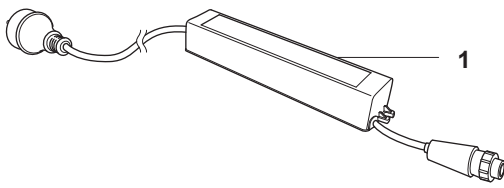

F GARDENA R40Li/R45Li ACCESSORIES

PAGE F GARDENA R40Li/R45Li ACCESSORIES

Position	Article	Quantity	Notes	Kit
1	577 97 51-01	1	Transformer Gardena, EU	
	577 97 51-02	1	Transformer Gardena, UK	
	577 97 51-05	1	Transformer Gardena, AU-NZ	
	577 97 51-03	1	Transformer Gardena, CH	
2	577 23 35-01	1	Transformer cable (10 m)	
3	535 12 90-01	1	Loop wire connector (1pcs)	5
4	501 98 02-01	1	Splice kit (1pcs)	5
	501 98 02-02	1	Splice kit (50pcs)	
5	966 80 97-01	1	2 Connectors+6 Splices, Gardena blister pack	
	Gardena 4089-20	1	2 Connectors+6 Splices, Gardena blister pack	
	579 04 81-01	1	5 Connectors+5 Splices	
6	966 80 98-01	1	Staples (100pcs), Gardena blister pack	
	Gardena 4090-20	1	Staples (100pcs), Gardena blister pack	
7	575 23 86-02	1	Anchor screw (3pcs) incl. Allen key	
8	966 80 96-01	1	Loop wire (150m), Gardena blister pack	
	Gardena 4088-20	1	Loop wire (150m), Gardena blister pack	
	580 66 20-03	1	Loop wire (200m)	
	501 98 03-01	1	Loop wire (250m)	
9	578 91 06-01	1	Label, anti-theft	
10	966 80 95-01	1	Blades (9pcs), Gardena blister pack	
	Gardena 4087-20	1	Blades (9pcs), Gardena blister pack	
11	578 90 91-01	1	Installation DVD, Gardena	
12	579 39 24-01	1	Charging station, Gardena	
13	577 23 35-02	1	Transformer cable (20 m)	
14	577 85 81-02	1	Autocheck EXP - service program DVD	
15	577 51 81-01	1	USB service cable, G3 mowers	
16	581 84 28-01	1	Sticker, Cable markers