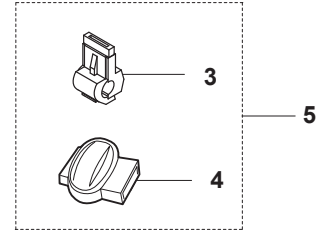

F GARDENA R40Li/R45Li ACCESSORIES

PAGE F GARDENA R40Li/R45Li ACCESSORIES

Position	Article	Quantity	Notes	Kit
1	577 97 51-01	1	Transformer Gardena, EU	
	577 97 51-02	1	Transformer Gardena, UK	
	577 97 51-05	1	Transformer Gardena, AU-NZ	
	577 97 51-03	1	Transformer Gardena, CH	
2	577 23 35-01	1	Transformer cable (10 m)	
3	535 12 90-01	1	Loop wire connector (1pcs)	5
4	501 98 02-01	1	Splice kit (1pcs)	5
	501 98 02-02	1	Splice kit (50pcs)	
5	966 80 97-01	1	2 Connectors+6 Splices, Gardena blister pack	
	Gardena 4089-20	1	2 Connectors+6 Splices, Gardena blister pack	
	579 04 81-01	1	5 Connectors+5 Splices	
6	966 80 98-01	1	Staples (100pcs), Gardena blister pack	
	Gardena 4090-20	1	Staples (100pcs), Gardena blister pack	
7	575 23 86-02	1	Anchor screw (3pcs) incl. Allen key	
8	966 80 96-01	1	Loop wire (150m), Gardena blister pack	
	Gardena 4088-20	1	Loop wire (150m), Gardena blister pack	
	580 66 20-03	1	Loop wire (200m)	
	501 98 03-01	1	Loop wire (250m)	
9	578 91 06-01	1	Label, anti-theft	
10	966 80 95-01	1	Blades (9pcs), Gardena blister pack	
	Gardena 4087-20	1	Blades (9pcs), Gardena blister pack	
11	578 90 91-01	1	Installation DVD, Gardena	
12	579 39 24-01	1	Charging station, Gardena	
13	577 23 35-02	1	Transformer cable (20 m)	
14	577 85 81-02	1	Autocheck EXP - service program DVD	
15	577 51 81-01	1	USB service cable, G3 mowers	
16	581 84 28-01	1	Sticker, Cable markers