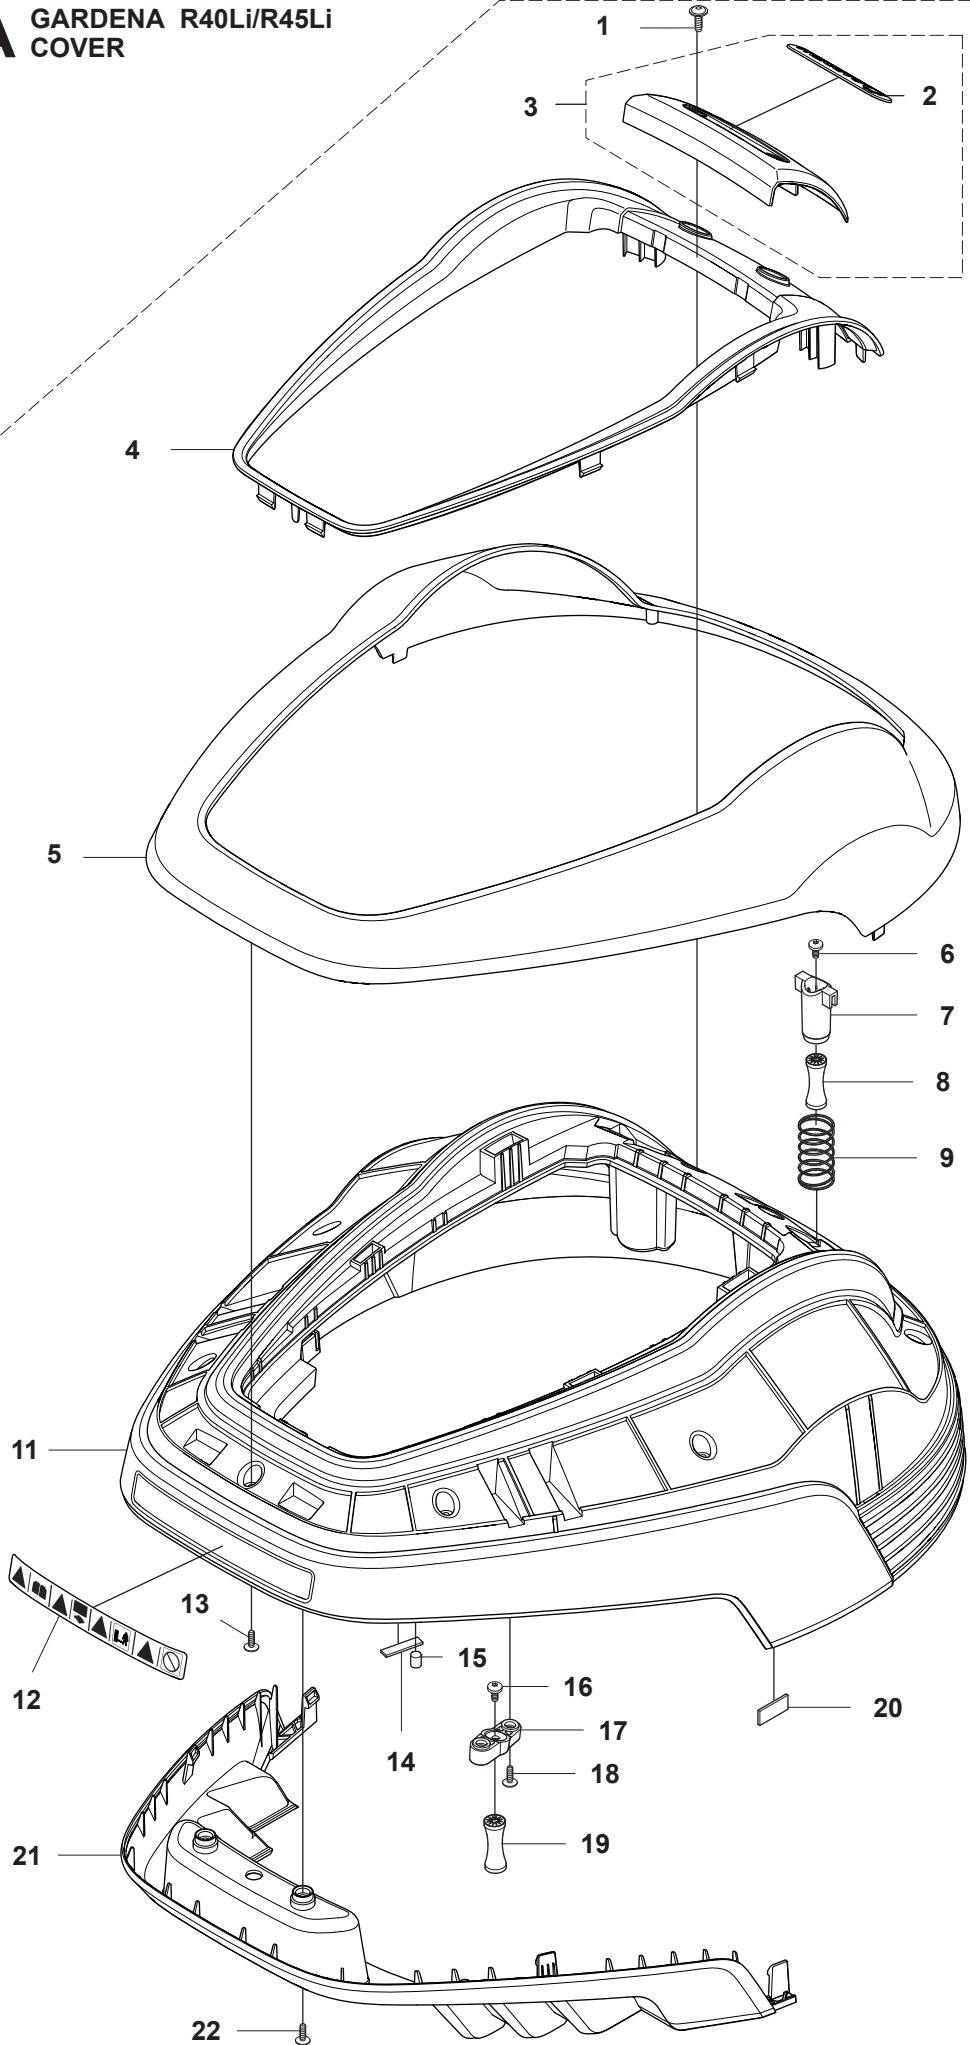

IPL, Gardena Robotic Lawn Mower R40Li/R45Li, 2013-01, 581 87 76-01

GARDENA[®] Robotic Lawn Mower

R40Li/R45Li

2013

Spare parts

Ersatzteile

Pièces détachées

Reserve onderdelen

Repuestos

Reservdelar

A GARDENA R40Li/R45Li COVER

10

10

23

PAGE A GARDENA R40Li/R45Li COVER

Position	Article	Quantity	Notes	Kit
1	575 54 33-14	2	Screw, grey (14mm)	
2	577 97 19-01	1	Decal, Gardena logotype	3
3	579 39 21-05	1	Logo, plate kit incl. Logo	
4	577 70 76-01	1	Frame	
5	577 70 73-01	1	Cover	
6	576 21 39-01	2	Screw M5x12	
7	574 46 90-02	2	Bracket, lift sensor	
8	574 46 91-02	2	Rubber damper	
9	574 48 51-02	2	Spring, lift sensor	
10	580 92 80-01	1	Decal, R40Li	
10	581 96 66-01	1	Decal, R45Li	
11	579 39 17-01	1	Main body	
12	577 88 06-02	1	Warning label	11
13	575 54 33-14	7	Screw, grey (14mm)	
14	576 03 01-01	1	Plate, collision sensor	11
15	576 18 33-01	1	Magnet, collision sensor	11
16	576 21 39-01	2	Screw M5x12	
17	575 41 60-02	2	Support clamp	
18	575 54 33-14	4	Screw, grey (14mm)	
19	574 46 91-02	2	Rubber damper	
20	576 18 32-01	1	Magnet, lift sensor	11
21	577 70 65-01	1	Bumper, rear	
22	575 54 33-14	2	Screw, grey (14mm)	
23	577 95 53-05	1	Cover Kit, Complete excl. Model sticker	

D GARDENA R40Li/R45Li
BLADE MOTOR & CUTTING EQUIPMENT

Position	Article	Quantity	Notes	Kit
1	574 46 89-01	1	Cutting motor	
2	575 54 33-14	1	Screw, grey (14mm)	
3	574 50 35-01	1	Height indicator	
4	574 48 45-01	1	Motor housing	
5	510 01 95-01	3	Washer, steel	
6	510 01 87-02	3	Screw M3x12	
7	574 37 35-01	1	Hub, cutting motor	
8	576 21 35-01	1	Stop screw	
9	577 85 02-01	1	Guard, cutting disc	
10	575 54 33-14	3	Screw, grey (14mm)	
11	574 48 71-01	1	Cutting disc	
12	577 09 32-01	1	Washer	
13	576 21 38-01	3	Screw	