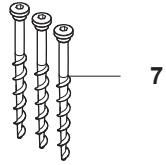

F GARDENA R40Li/R45Li ACCESSORIES

PAGE F GARDENA R40Li/R45Li ACCESSORIES

Position	Article	Quantity	Notes	Kit
1	577 97 51-01	1	Transformer Gardena, EU	
	577 97 51-02	1	Transformer Gardena, UK	
	577 97 51-05	1	Transformer Gardena, AU-NZ	
	577 97 51-03	1	Transformer Gardena, CH	
2	577 23 35-01	1	Transformer cable (10 m)	
3	535 12 90-01	1	Loop wire connector (1pcs)	5
4	501 98 02-01	1	Splice kit (1pcs)	5
	501 98 02-02	1	Splice kit (50pcs)	
5	966 80 97-01	1	2 Connectors+6 Splices, Gardena blister pack	
	Gardena 4089-20	1	2 Connectors+6 Splices, Gardena blister pack	
	579 04 81-01	1	5 Connectors+5 Splices	
6	966 80 98-01	1	Staples (100pcs), Gardena blister pack	
	Gardena 4090-20	1	Staples (100pcs), Gardena blister pack	
7	575 23 86-02	1	Anchor screw (3pcs) incl. Allen key	
8	966 80 96-01	1	Loop wire (150m), Gardena blister pack	
	Gardena 4088-20	1	Loop wire (150m), Gardena blister pack	
	580 66 20-03	1	Loop wire (200m)	
	501 98 03-01	1	Loop wire (250m)	
9	578 91 06-01	1	Label, anti-theft	
10	966 80 95-01	1	Blades (9pcs), Gardena blister pack	
	Gardena 4087-20	1	Blades (9pcs), Gardena blister pack	
11	578 90 91-01	1	Installation DVD, Gardena	
12	579 39 24-01	1	Charging station, Gardena	
13	577 23 35-02	1	Transformer cable (20 m)	
14	577 85 81-02	1	Autocheck EXP - service program DVD	
15	577 51 81-01	1	USB service cable, G3 mowers	
16	581 84 28-01	1	Sticker, Cable markers