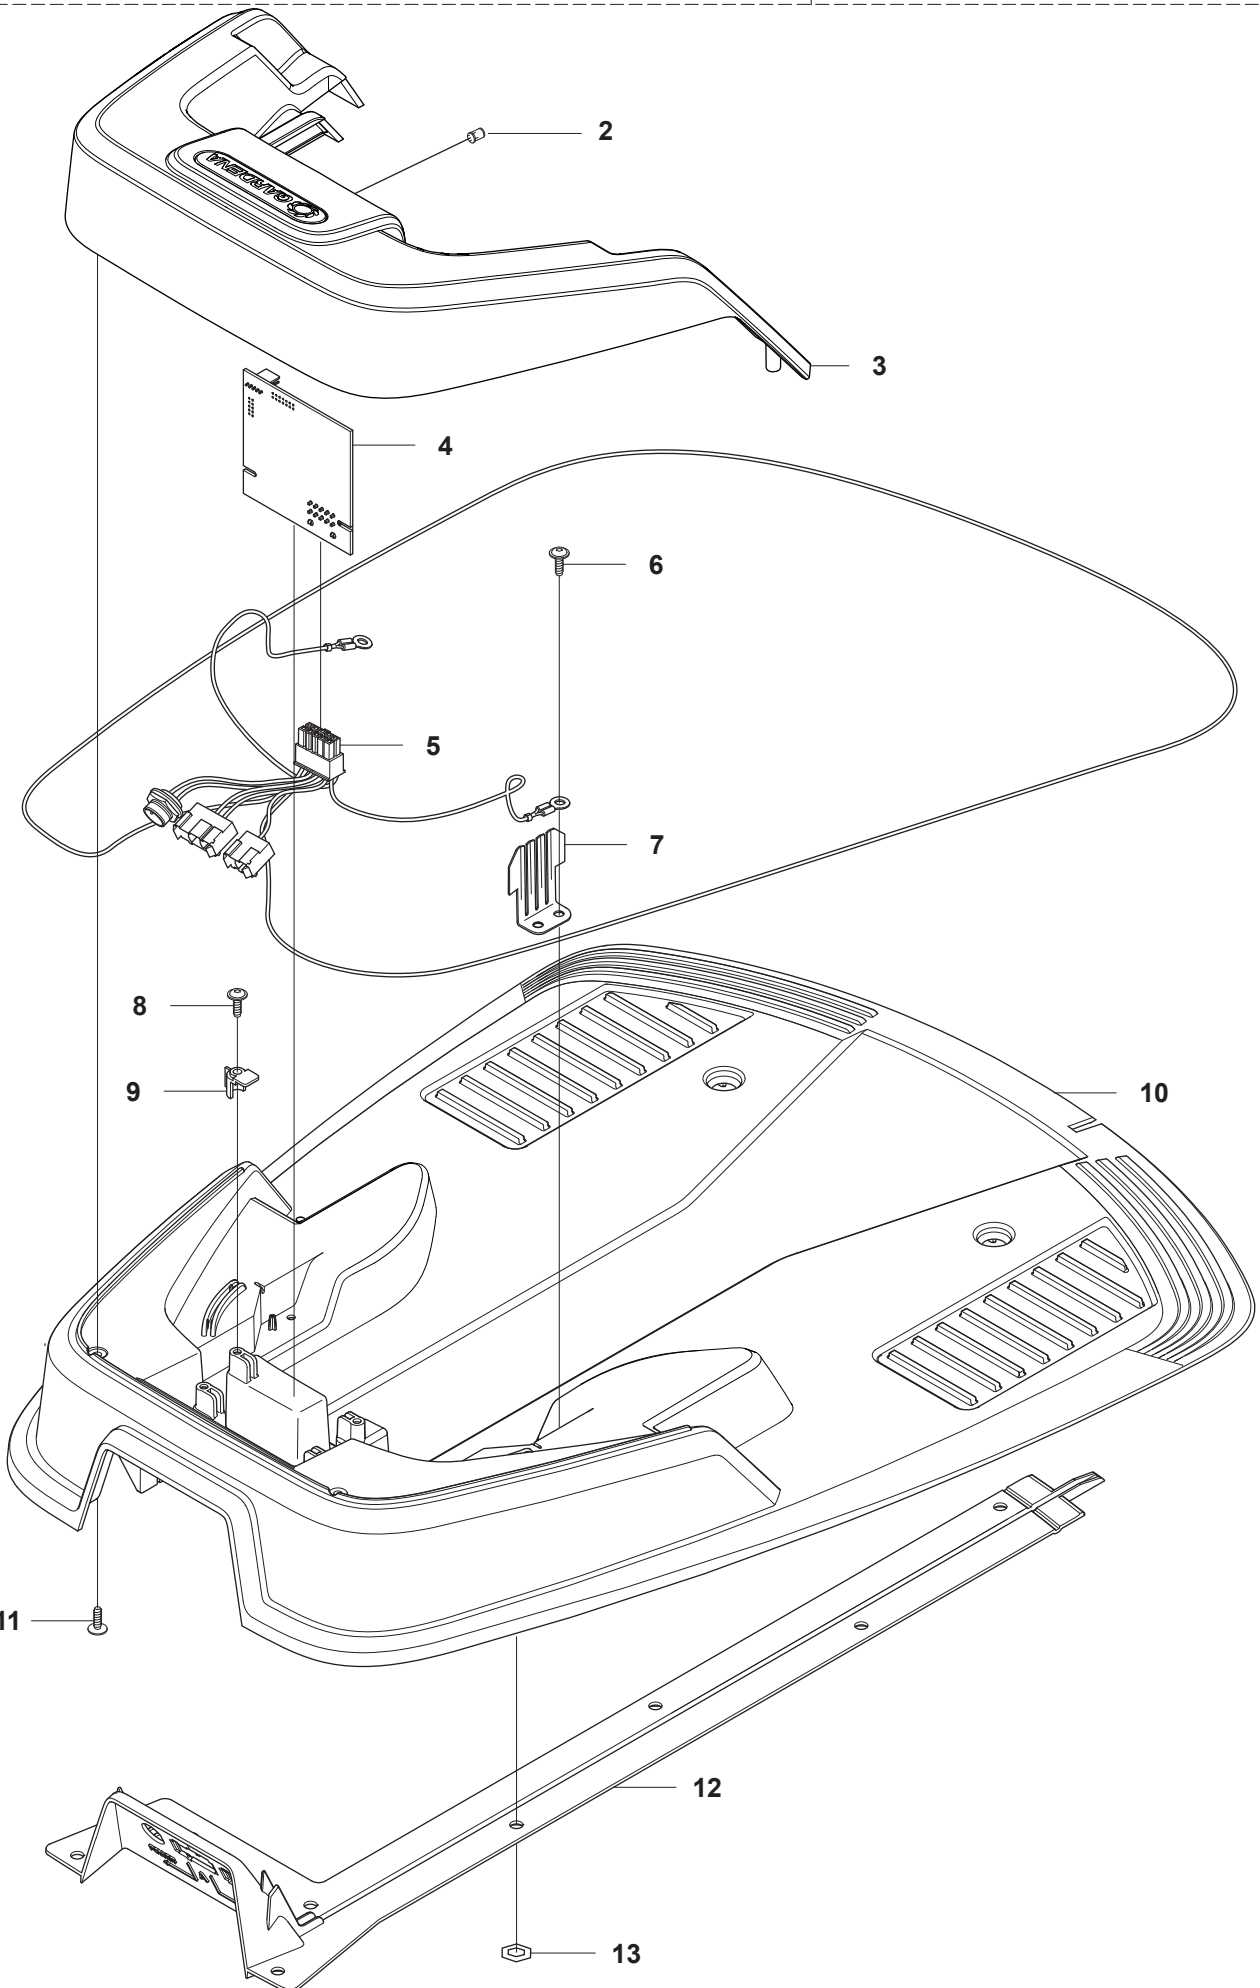

E GARDENA R40Li/R45Li
CHARGING SYSTEM

1

PAGE E GARDENA R40Li/R45Li CHARGING STATION

Position	Article	Quantity	Notes	Kit
1	579 39 24-01	1	Charging station, Gardena	
2	535 12 87-02	1	Diode lens	3
3	579 39 23-01	1	Charging station cover, Gardena	1
4	576 24 26-01	1	Circuit board, charging station	1
5	574 47 65-01	1	Loom, charging station	1
6	575 54 33-14	2	Screw, grey (14mm)	1
7	575 85 00-01	2	Contacts, charging station	1
8	575 54 33-14	2	Screw, grey (14mm)	1
9	535 12 79-01	2	Bracket	1
10	575 70 83-02	1	Charging station base plate	1
11	575 54 33-14	4	Screw, grey (14mm)	1
12	575 70 85-01	1	Guide cover, charging station	1
13	577 51 22-01	19	Nut, self-tapping	1