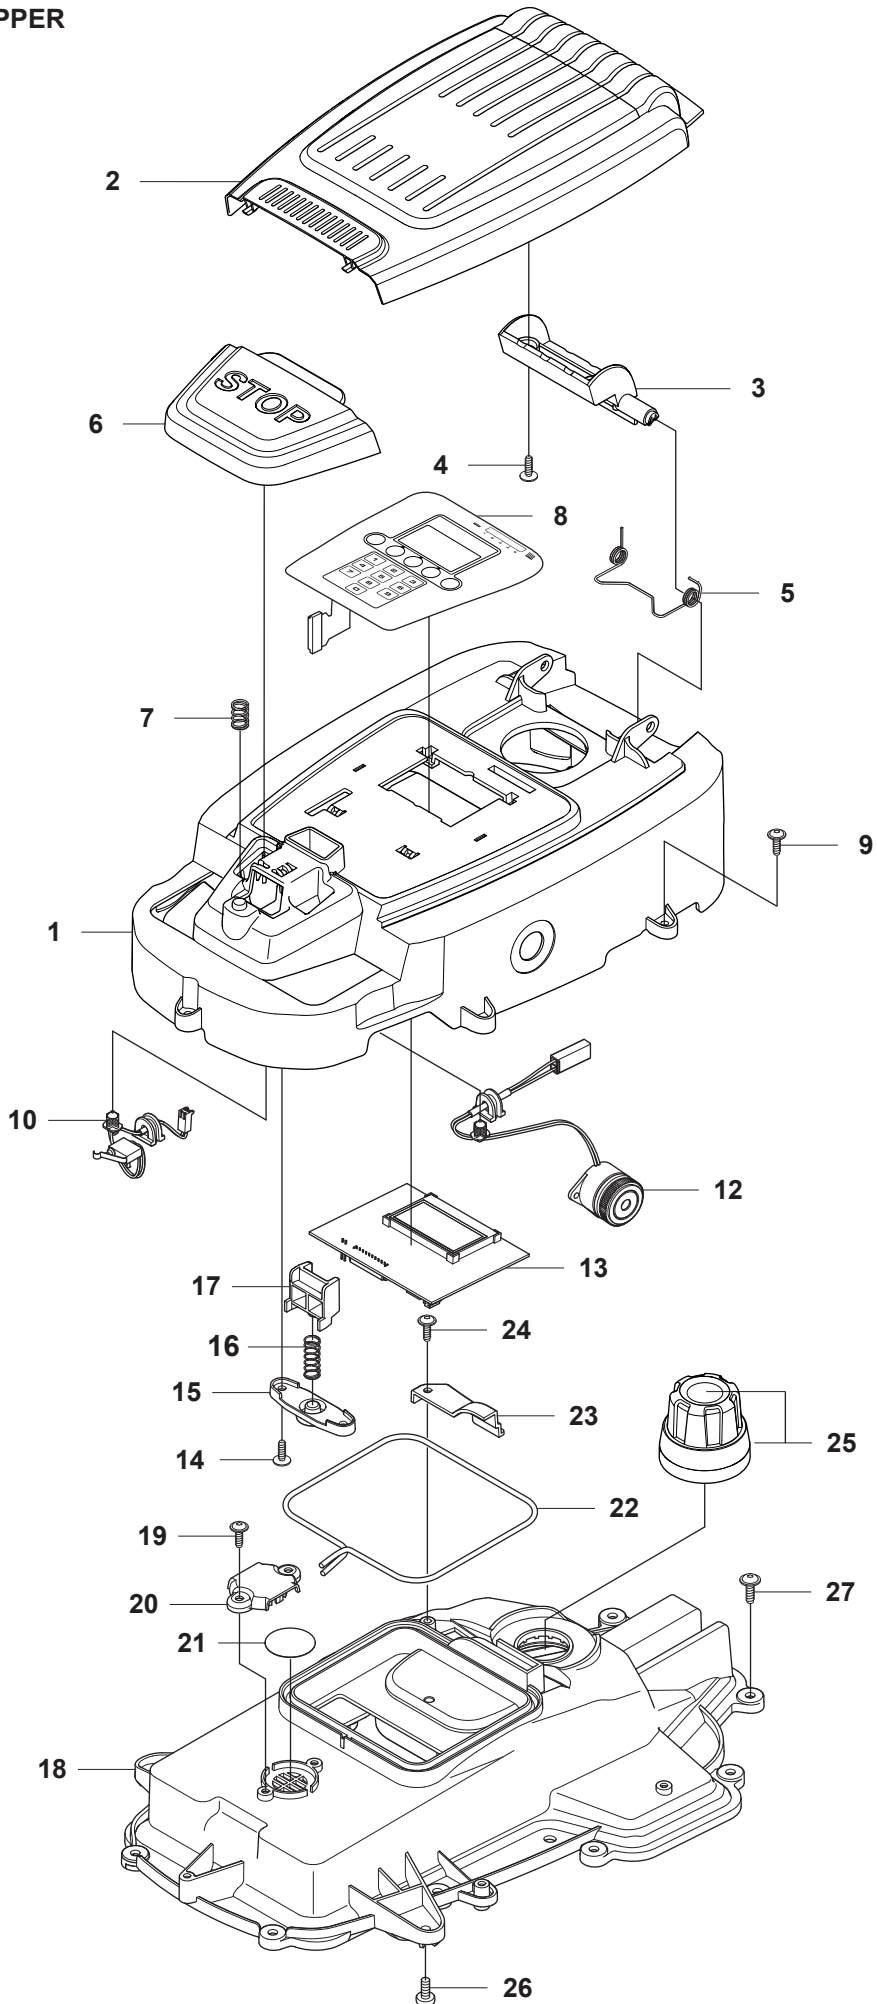

B GARDENA R40Li/R45Li
CHASSIS UPPER

PAGE B GARDENA R40Li/R45Li CHASSIS UPPER

Position	Article	Quantity	Notes	Kit
1	579 39 19-01	1	Display cover kit incl. sealing & keyboard	
2	577 70 72 01	1	Cover, height adjustment	
3	577 70 78 01	1	Hinge, height adjustment lid	
4	575 54 33-14	2	Screw, grey (14mm)	
5	578 44 52-01	1	Spring, height adjustment lid	
6	577 70 66 01	1	Stop button	
7	574 48 70-01	1	Spring, stop button	
8	577 70 83 01	1	Keyboard	1
9	575 54 33-14	5	Screw, grey (14mm)	
10	574 48 03-01	1	Micro switch, stop button	
12	574 47 59-01	1	Buzzer, display cover	
13	575 64 01-01	1	Display/MMI, circuit board	
14	575 54 33-14	2	Screw, grey (14mm)	
15	575 41 58-01	1	Spring holder, stop button	
16	576 24 22-01	1	Spring lock, stop button	
17	575 40 90-01	1	Lock, stop button	
18	579 39 20-01	1	Chassis upper kit incl. sealing & air filter	
19	575 54 33-14	2	Screw, grey (14mm)	
20	576 69 70-01	1	Cover, air filter	
21	577 75 37-01	1	Air filter kit (10 pcs)	
22	577 75 36-01	1	Sealing strip kit (10 pcs)	
	574 87 47-04	1	Sealing strip	
23	576 05 39-01	1	Cover, height indicator	
24	575 54 33-14	1	Screw, grey (14mm)	
25	579 39 22-01	1	Knob, height adjustment kit incl. Knob & sticker	
26	576 21 39-01	2	Screw	
27	574 45 01-01	10	Screw