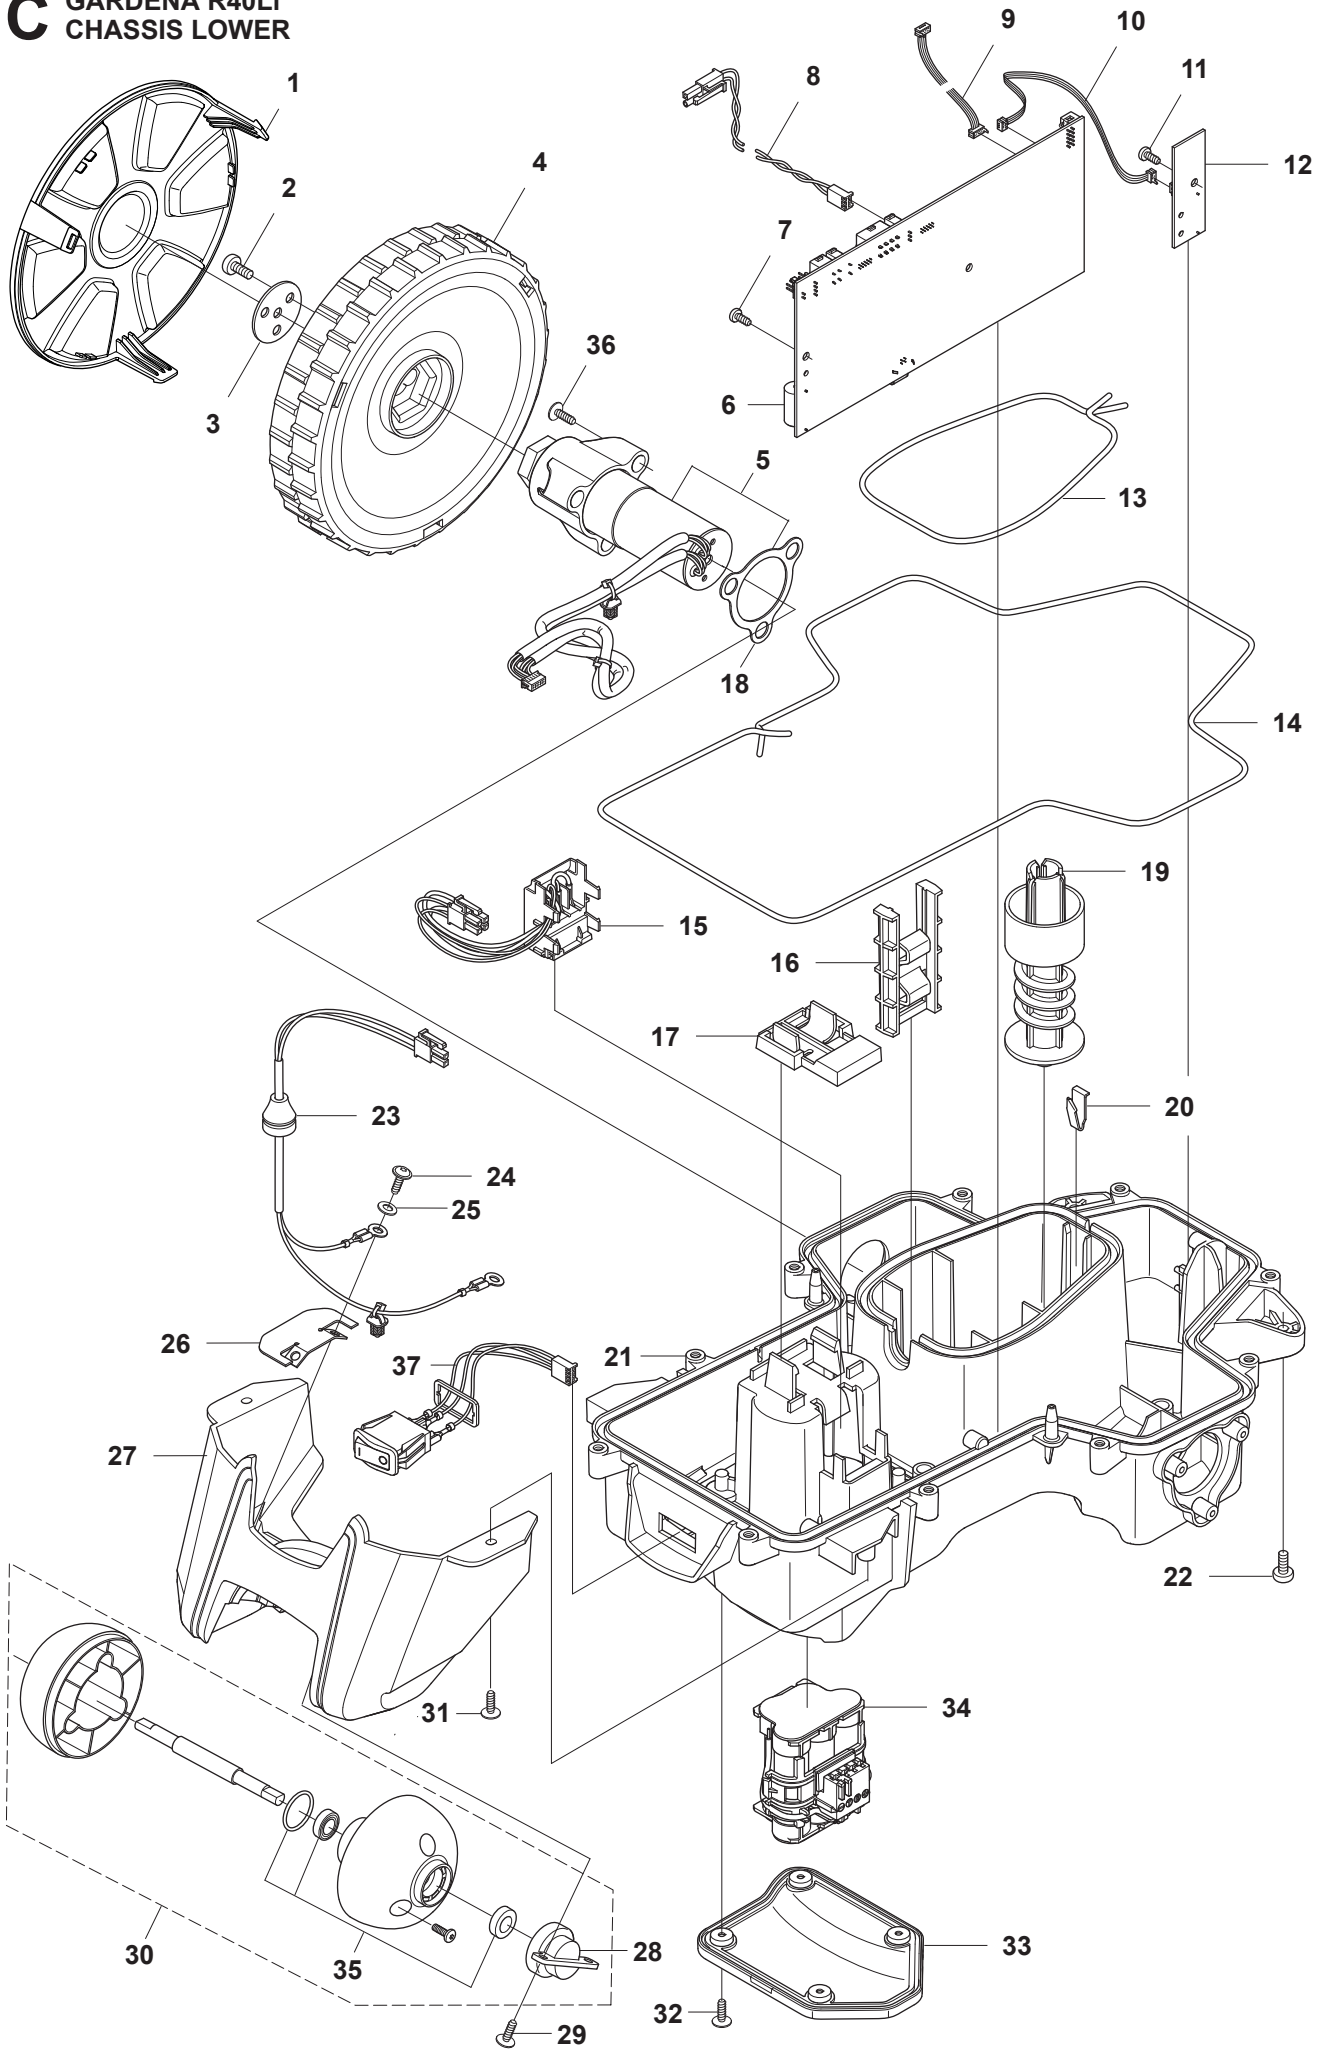

C GARDENA R40Li
CHASSIS LOWER

PAGE C GARDENA R40Li CHASSIS LOWER

Position	Article	Quantity	Notes	Kit
1	577 70 79-01	2	Hub cap, drive wheel	
2	576 21 39-02	6	Screw	
3	577 09 32-01	2	Washer, drive wheel	
4	574 46 51-01	2	Wheel, drive wheel	
5	577 83 99-01	2	Wheel motor kit incl. sealing	
6	575 64 05-01	1	Main circuit board (MCB)	
7	535 13 03-10	2	Screw (10mm)	
8	576 22 02-01	1	Loom, buzzer extension	
9	574 47 92-01	1	Loom, display	
10	574 47 90-01	1	Loom, loop and lift sensor	
11	535 13 03-10	1	Screw (10mm)	
12	575 64 09-01	1	PCB sensor board	
13	577 75 36-01	1	Sealing strip kit (10 pcs)	
14	577 84 36-01	1	Sealing strip kit, chassis (10 pcs)	
15	574 47 98-01	1	Loom, Li-Ion battery	
16	574 50 19-01	2	Guide rail, motor bowl	
17	575 40 82-01	1	Lock, battery plug	
18	574 37 37-01	2	Sealing/gasket, motor flange	5
19	574 48 46-01	1	Height adjustment screw	
20	577 10 32-01	1	Locking spring	
21	577 84 62-01	1	Chassis lower kit, incl sealing	
22	576 21 39-01	2	Screw	
23	574 47 77-02	1	Loom, charge plate	
24	575 54 33-14	2	Screw, grey (14mm)	
25	535 08 74-01	2	Washer, vulcanized fiber	
26	574 49 00-01	2	Charge plate	
27	574 46 72-01	1	Housing, rear wheel	
28	577 71 50-01	2	Bearing housing, rear wheel	30
29	575 54 33-14	4	Screw, grey (14mm)	
30	578 27 51-01	1	Rear wheel kit complete	
31	575 54 33-14	3	Screw, grey (14mm)	
32	574 45 01-01	4	Screw	
33	574 46 73-01	1	Cover, battery	
34	574 47 68-01	1	Battery, Lithium 18V	
35	578 27 52-01	1	Bearing (x2), sealing (x2), O-ring (x1)	30
36	575 54 33-14	6	Screw, grey (14mm)	
37	574 47 94-01	1	Swith ON/OFF with Seal