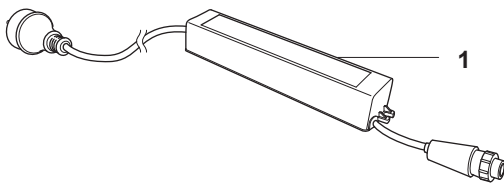

F GARDENA R40Li ACCESSORIES

PAGE F GARDENA R40Li ACCESSORIES

Position	Article	Quantity	Notes	Kit
1	577 97 51-01	1	Transformer Gardena, EU	
	577 97 51-02	1	Transformer Gardena, UK	
	577 97 51-05	1	Transformer Gardena, AU-NZ	
	577 97 51-03	1	Transformer Gardena, CH	
2	577 23 35-01	1	Transformer cable (10 m)	
3	535 12 90-01	1	Loop wire connector (1pcs)	5
4	501 98 02-01	1	Splice kit (1pcs)	5
	501 98 02-02	1	Splice kit (50pcs)	
5	966 80 97-01	1	2 Connectors+6 Splices, Gardena blister pack	
	Gardena 4089-20	1	2 Connectors+6 Splices, Gardena blister pack	
	579 04 81-01	1	5 Connectors+5 Splices	
6	966 80 98-01	1	Staples (100pcs), Gardena blister pack	
	Gardena 4090-20	1	Staples (100pcs), Gardena blister pack	
7	575 23 86-02	1	Anchor screw (3pcs) incl. Allen key	
8	966 80 96-01	1	Loop wire (150m), Gardena blister pack	
	Gardena 4088-20	1	Loop wire (150m), Gardena blister pack	
	501 98 03-01	1	Loop wire (250m)	
9	578 91 06-01	1	Label, anti-theft	
10	966 80 95-01	1	Blades (9pcs), Gardena blister pack	
	Gardena 4087-20	1	Blades (9pcs), Gardena blister pack	
11	578 90 91-01	1	Installation DVD, Gardena	
12	579 39 24-01	1	Charging station, Gardena	
13	578 23 35-02	1	Transformer cable (20 m)