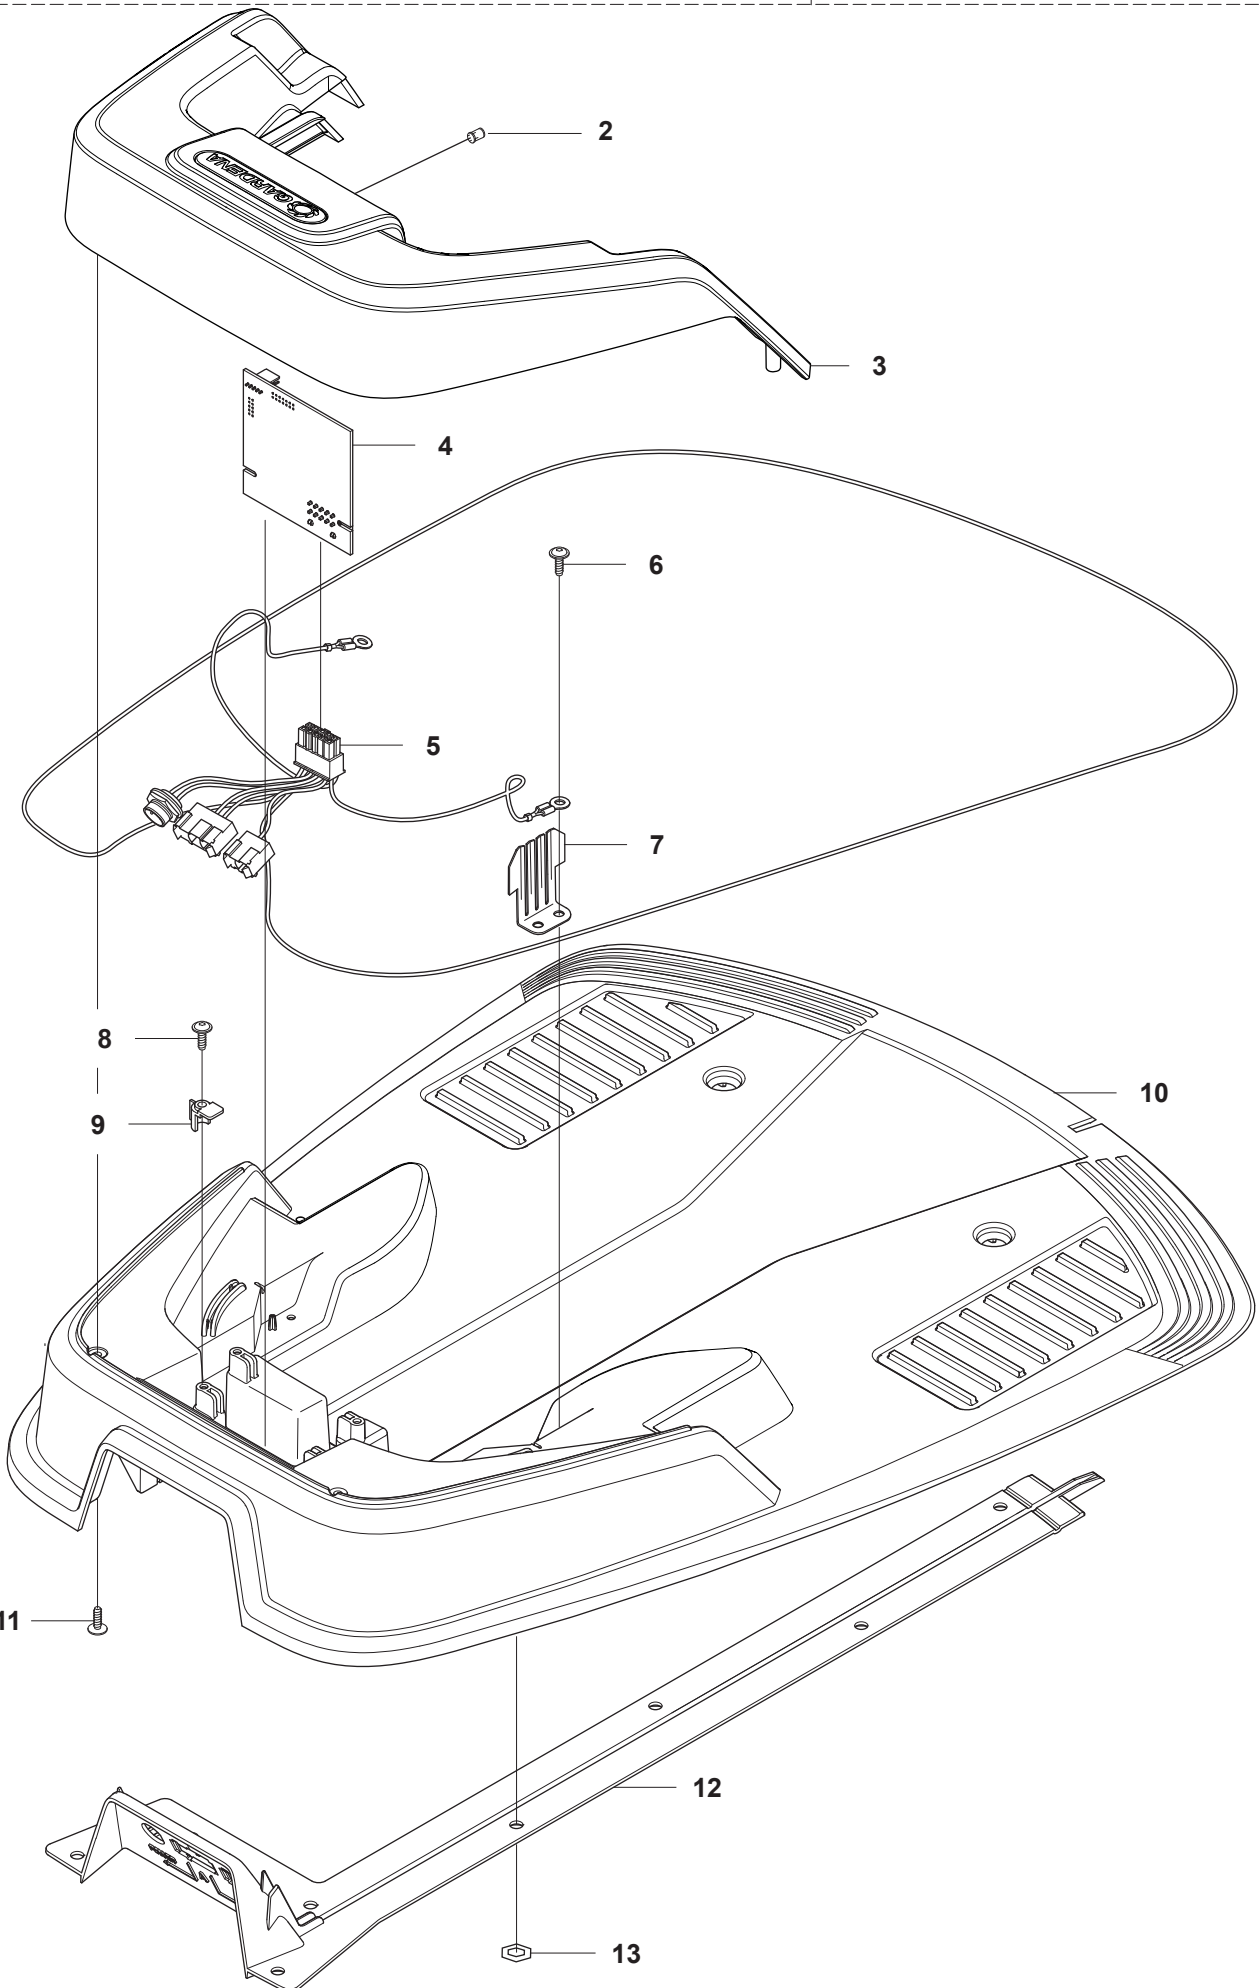

E GARDENA R40Li
CHARGING SYSTEM

1

PAGE E GARDENA R40Li CHARGING STATION

Position	Article	Quantity	Notes	Kit
1	579 39 24-01	1	Charging station, Gardena	
2	535 12 87-02	1	Diode lens	3
3	579 39 23-01	1	Charging station cover, Gardena	1
4	576 24 26-01	1	Circuit board, charging station	1
5	574 47 65-01	1	Loom, charging station	1
6	575 54 33-14	2	Screw, grey (14mm)	1
7	575 85 00-01	2	Contacts, charging station	1
8	575 54 33-14	2	Screw, grey (14mm)	1
9	535 12 79-01	2	Bracket	1
10	575 70 83-02	1	Charging station base plate	1
11	575 54 33-14	4	Screw, grey (14mm)	1
12	575 70 85-01	1	Guide cover, charging station	1
13	577 51 22-01	19	Nut, self-tapping	1