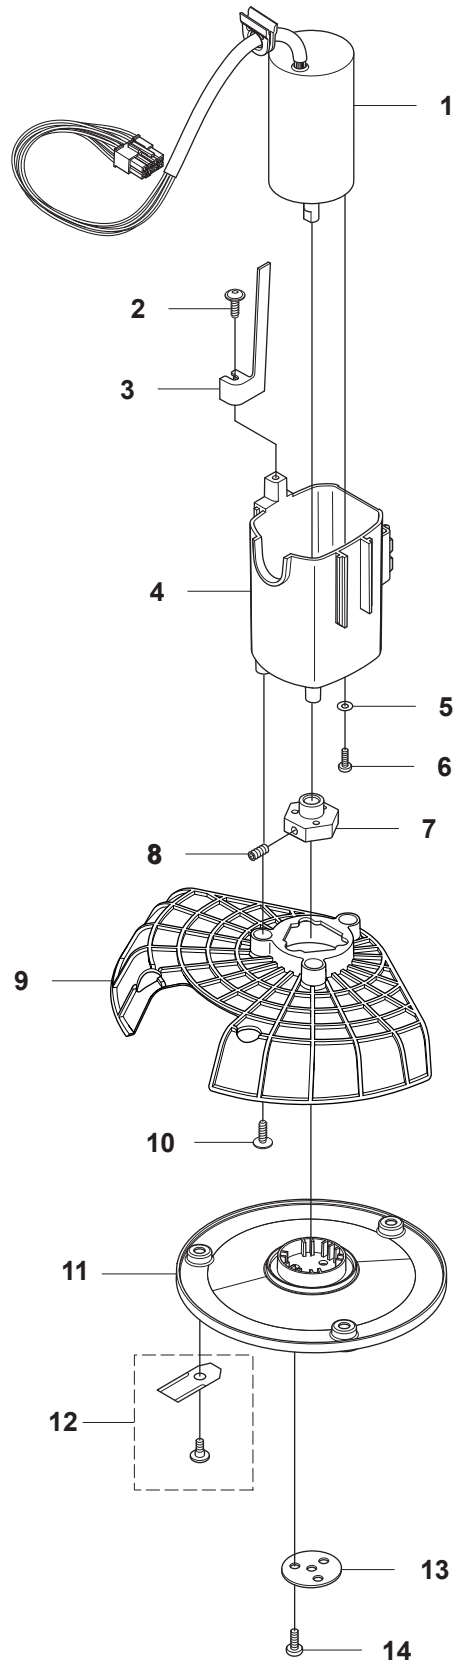

D GARDENA R40Li
BLADE MOTOR & CUTTING EQUIPMENT

PAGE D GARDENA R40Li BLADE MOTOR & CUTTING EQUIPMENT

Position	Article	Quantity	Notes	Kit
1	574 46 89-01	1	Cutting motor	
2	575 54 33-14	1	Screw, grey (14mm)	
3	574 50 35-01	1	Height indicator	
4	574 48 45-01	1	Motor housing	
5	510 01 95-01	3	Washer, steel	
6	510 01 87-02	3	Screw M3x12	
7	574 37 35-01	1	Hub, cutting motor	
8	576 21 35-01	1	Stop screw	
9	577 85 02-01	1	Guard, cutting disc	
10	575 54 33-14	3	Screw, grey (14mm)	
11	574 48 71-01	1	Cutting disc	
12	966 80 95-01	3	Blades (9pcs), Gardena blister pack	
13	577 09 32-01	1	Washer	
14	576 21 38-01	3	Screw