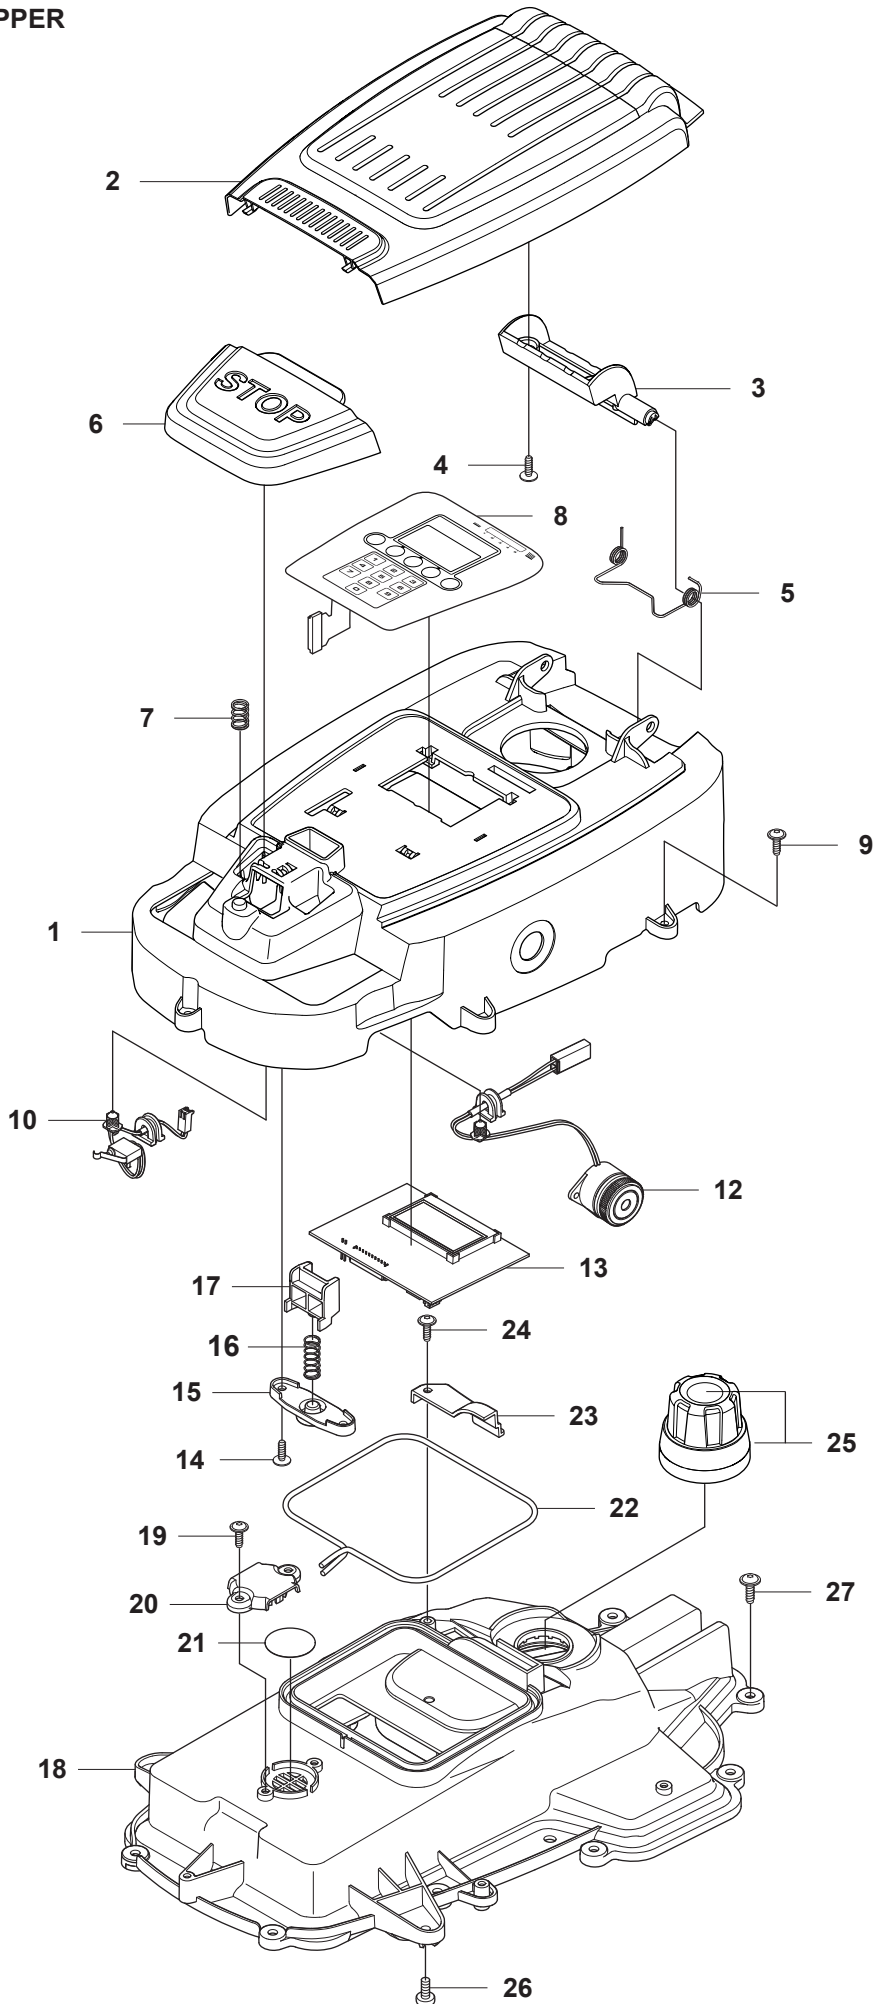

B GARDENA R40Li
CHASSIS UPPER

PAGE B GARDENA R40Li CHASSIS UPPER

Position	Article	Quantity	Notes	Kit
1	579 39 19-01	1	Display cover kit incl. sealing & keyboard	
2	577 70 72 01	1	Cover, height adjustment	
3	577 70 78 01	1	Hinge, height adjustment lid	
4	575 54 33-14	2	Screw, grey (14mm)	
5	578 44 52-01	1	Spring, height adjustment lid	
6	577 70 66 01	1	Stop button	
7	574 48 70-01	1	Spring, stop button	
8	577 70 83 01	1	Keyboard	1
9	575 54 33-14	5	Screw, grey (14mm)	
10	574 48 03-01	1	Micro switch, stop button	
12	574 47 59-01	1	Buzzer, display cover	
13	575 64 01-01	1	Display/MMI, circuit board	
14	575 54 33-14	2	Screw, grey (14mm)	
15	575 41 58-01	1	Spring holder, stop button	
16	576 24 22-01	1	Spring lock, stop button	
17	575 40 90-01	1	Lock, stop button	
18	579 39 20-01	1	Chassis upper kit incl. sealing & air filter	
19	575 54 33-14	2	Screw, grey (14mm)	
20	576 69 70-01	1	Cover, air filter	
21	577 75 37-01	1	Air filter kit (10 pcs)	
22	577 75 36-01	1	Sealing strip kit (10 pcs)	
23	576 05 39-01	1	Cover, height indicator	
24	575 54 33-14	1	Screw, grey (14mm)	
25	579 39 22-01	1	Knob, height adjustment kit incl. Knob & sticker	
26	576 21 39-01	2	Screw	
27	574 45 01-01	10	Screw