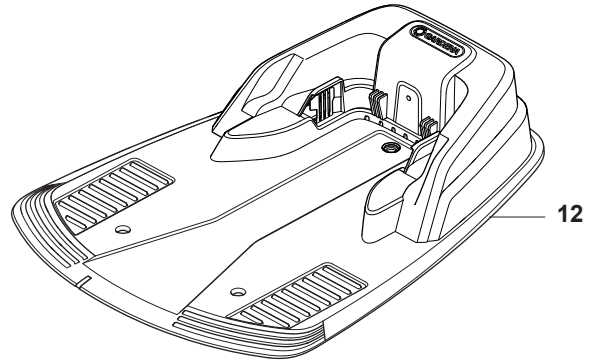

F GARDENA R40Li ACCESSORIES

PAGE F GARDENA R40Li ACCESSORIES

Position	Article	Quantity	Notes	Kit
1	577 97 51-01	1	Transformer Gardena, EU	
	577 97 51-02	1	Transformer Gardena, UK	
	577 97 51-05	1	Transformer Gardena, AU-NZ	
	577 97 51-03	1	Transformer Gardena, CH	
2	577 23 35-01	1	Transformer cable (10 m)	
3	535 12 90-01	1	Loop wire connector (1pcs)	5
4	501 98 02-01	1	Splice kit (1pcs)	5
	501 98 02-02	1	Splice kit (50pcs)	
5	966 80 97-01	1	2 Connectors+6 Splices, Gardena blister pack	
	Gardena 4089-20	1	2 Connectors+6 Splices, Gardena blister pack	
	579 04 81-01	1	5 Connectors+5 Splices	
6	966 80 98-01	1	Staples (100pcs), Gardena blister pack	
	Gardena 4090-20	1	Staples (100pcs), Gardena blister pack	
7	575 23 86-02	1	Anchor screw (3pcs) incl. Allen key	
8	966 80 96-01	1	Loop wire (150m), Gardena blister pack	
	Gardena 4088-20	1	Loop wire (150m), Gardena blister pack	
	501 98 03-01	1	Loop wire (250m)	
9	578 91 06-01	1	Label, anti-theft	
10	966 80 95-01	1	Blades (9pcs), Gardena blister pack	
	Gardena 4087-20	1	Blades (9pcs), Gardena blister pack	
11	578 90 91-01	1	Installation DVD, Gardena	
12	579 39 24-01	1	Charging station, Gardena	
13	578 23 35-02	1	Transformer cable (20 m)