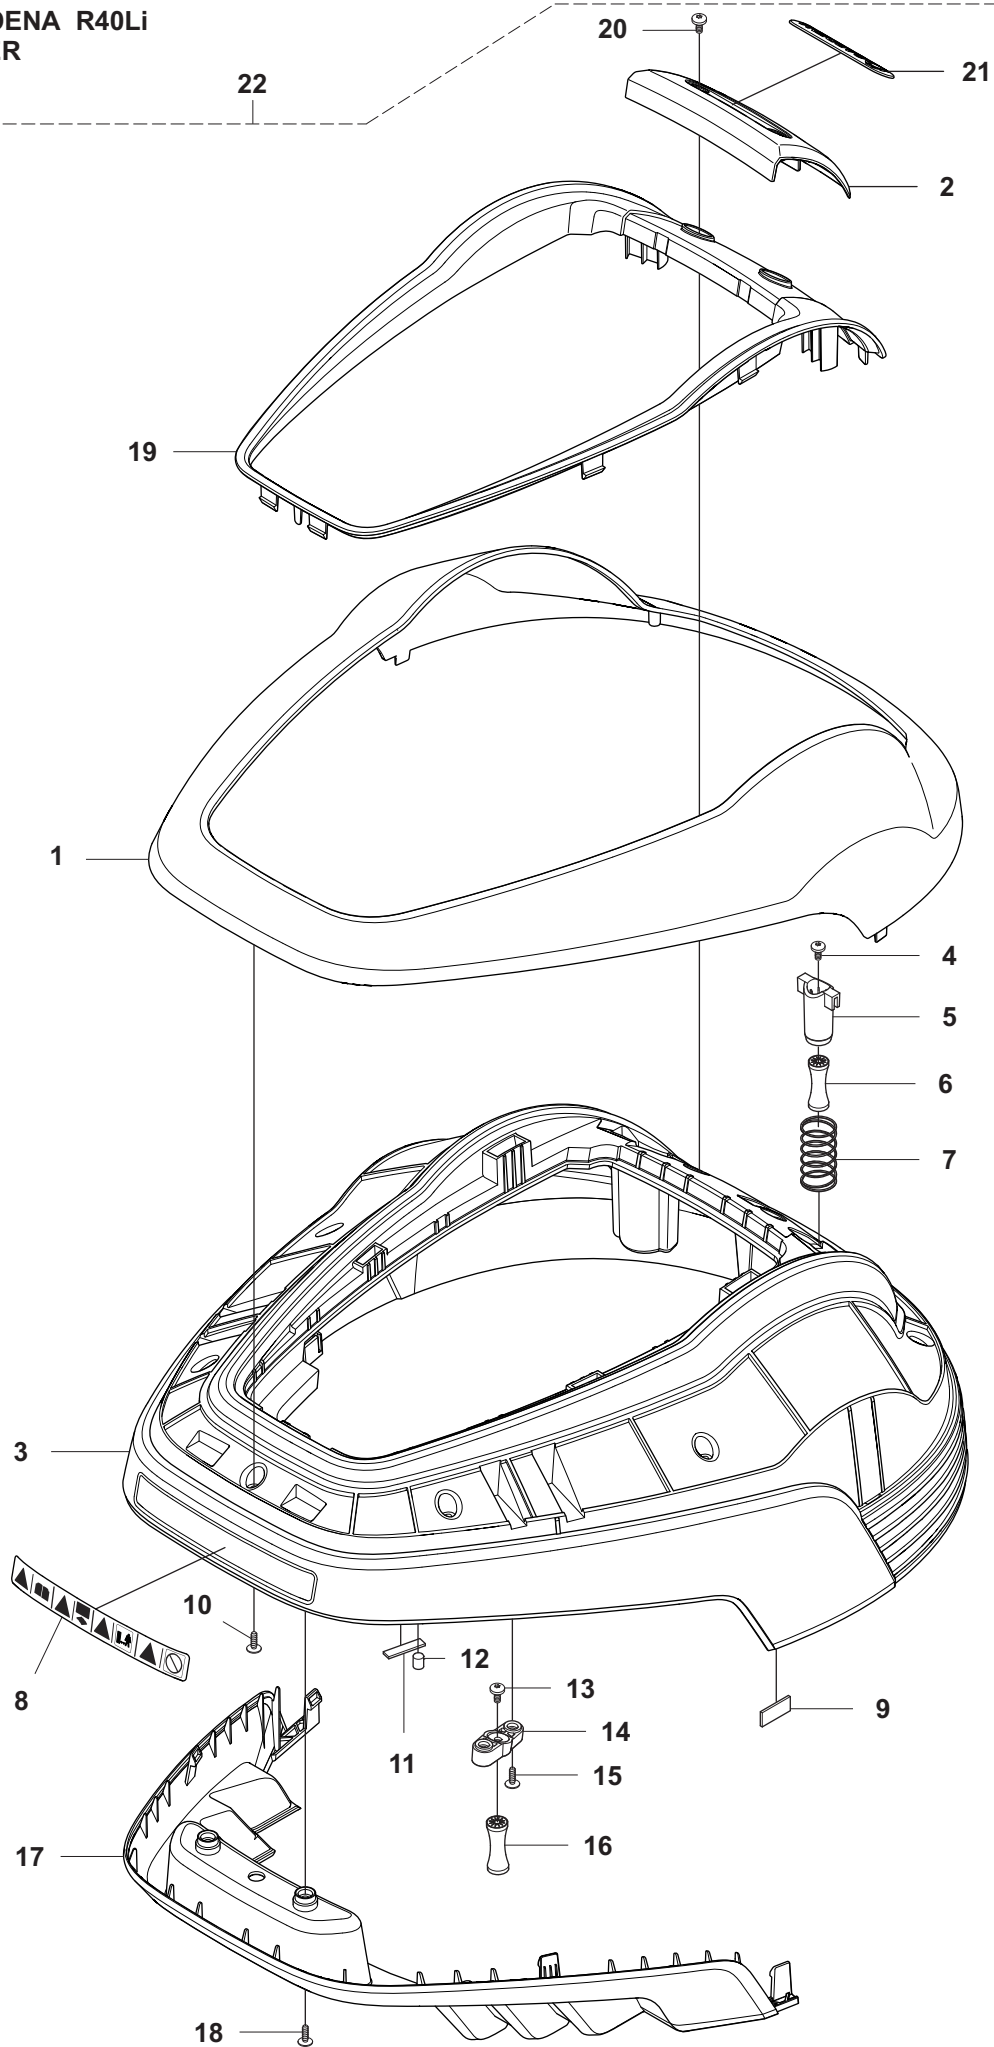

A GARDENA R40Li
COVER

PAGE A GARDENA R40Li COVER

Position	Article	Quantity	Notes	Kit
1	577 70 73-01	1	Cover	
2	579 39 21-01	1	Logo, plate kit incl. sticker & decal	
3	579 39 17-01	1	Main body	
4	576 21 39-01	2	Screw M5x12	
5	574 46 90-02	2	Bracket, lift sensor	
6	574 46 91-02	2	Rubber damper	
7	574 48 51-02	2	Spring, lift sensor	
8	577 88 06-01	1	Warning label	3
9	576 18 32-01	1	Magnet, lift sensor	3
10	575 54 33-14	7	Screw, grey (14mm)	
11	576 03 01-01	1	Plate, collision sensor	3
12	576 18 33-01	1	Magnet, collision sensor	3
13	576 21 39-01	2	Screw M5x12	
14	575 41 60-02	2	Support clamp	
15	575 54 33-14	4	Screw, grey (14mm)	
16	574 46 91-02	2	Rubber damper	
17	577 70 65-01	1	Bumper, rear	
18	575 54 33-14	2	Screw, grey (14mm)	
19	577 70 76-01	1	Frame	
20	575 54 33-14	2	Screw, grey (14mm)	
21	577 97 19-01	1	Decal, Gardena logotype	2
22	577 95 53-03	1	Cover Kit, Complete	

D GARDENA R40Li
BLADE MOTOR & CUTTING EQUIPMENT

PAGE D GARDENA R40Li BLADE MOTOR & CUTTING EQUIPMENT

Position	Article	Quantity	Notes	Kit
1	574 46 89-01	1	Cutting motor	
2	575 54 33-14	1	Screw, grey (14mm)	
3	574 50 35-01	1	Height indicator	
4	574 48 45-01	1	Motor housing	
5	510 01 95-01	3	Washer, steel	
6	510 01 87-02	3	Screw M3x12	
7	574 37 35-01	1	Hub, cutting motor	
8	576 21 35-01	1	Stop screw	
9	577 85 02-01	1	Guard, cutting disc	
10	575 54 33-14	3	Screw, grey (14mm)	
11	574 48 71-01	1	Cutting disc	
12	966 80 95-01	3	Blades (9pcs), Gardena blister pack	
13	577 09 32-01	1	Washer	
14	576 21 38-01	3	Screw	