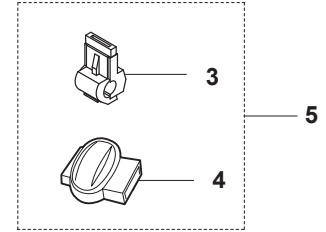

F GARDENA R40Li ACCESSORIES

PAGE F GARDENA R40Li ACCESSORIES

Position	Article	Quantity	Notes	Kit
1	577 97 51-01	1	Transformer Gardena, EU	
	577 97 51-02	1	Transformer Gardena, UK	
	577 97 51-05	1	Transformer Gardena, AU-NZ	
	577 97 51-03	1	Transformer Gardena, CH	
2	577 23 35-01	1	Transformer cable (10 m)	
3	535 12 90-01	1	Loop wire connector (1pcs)	5
4	501 98 02-01	1	Splice kit (1pcs)	5
	501 98 02-02	1	Splice kit (50pcs)	
5	966 80 97-01	1	2 Connectors+6 Splices, Gardena blister pack	
	Gardena 4089-20	1	2 Connectors+6 Splices, Gardena blister pack	
	579 04 81-01	1	5 Connectors+5 Splices	
6	966 80 98-01	1	Staples (100pcs), Gardena blister pack	
	Gardena 4090-20	1	Staples (100pcs), Gardena blister pack	
7	575 23 86-02	1	Anchor screw (3pcs) incl. Allen key	
8	966 80 96-01	1	Loop wire (150m), Gardena blister pack	
	Gardena 4088-20	1	Loop wire (150m), Gardena blister pack	
	501 98 03-01	1	Loop wire (250m)	
9	578 91 06-01	1	Label, anti-theft	
10	966 80 95-01	1	Blades (9pcs), Gardena blister pack	
	Gardena 4087-20	1	Blades (9pcs), Gardena blister pack	
11	578 90 91-01	1	Installation DVD, Gardena	
12	579 39 24-01	1	Charging station, Gardena	
13	578 23 35-02	1	Transformer cable (20 m)