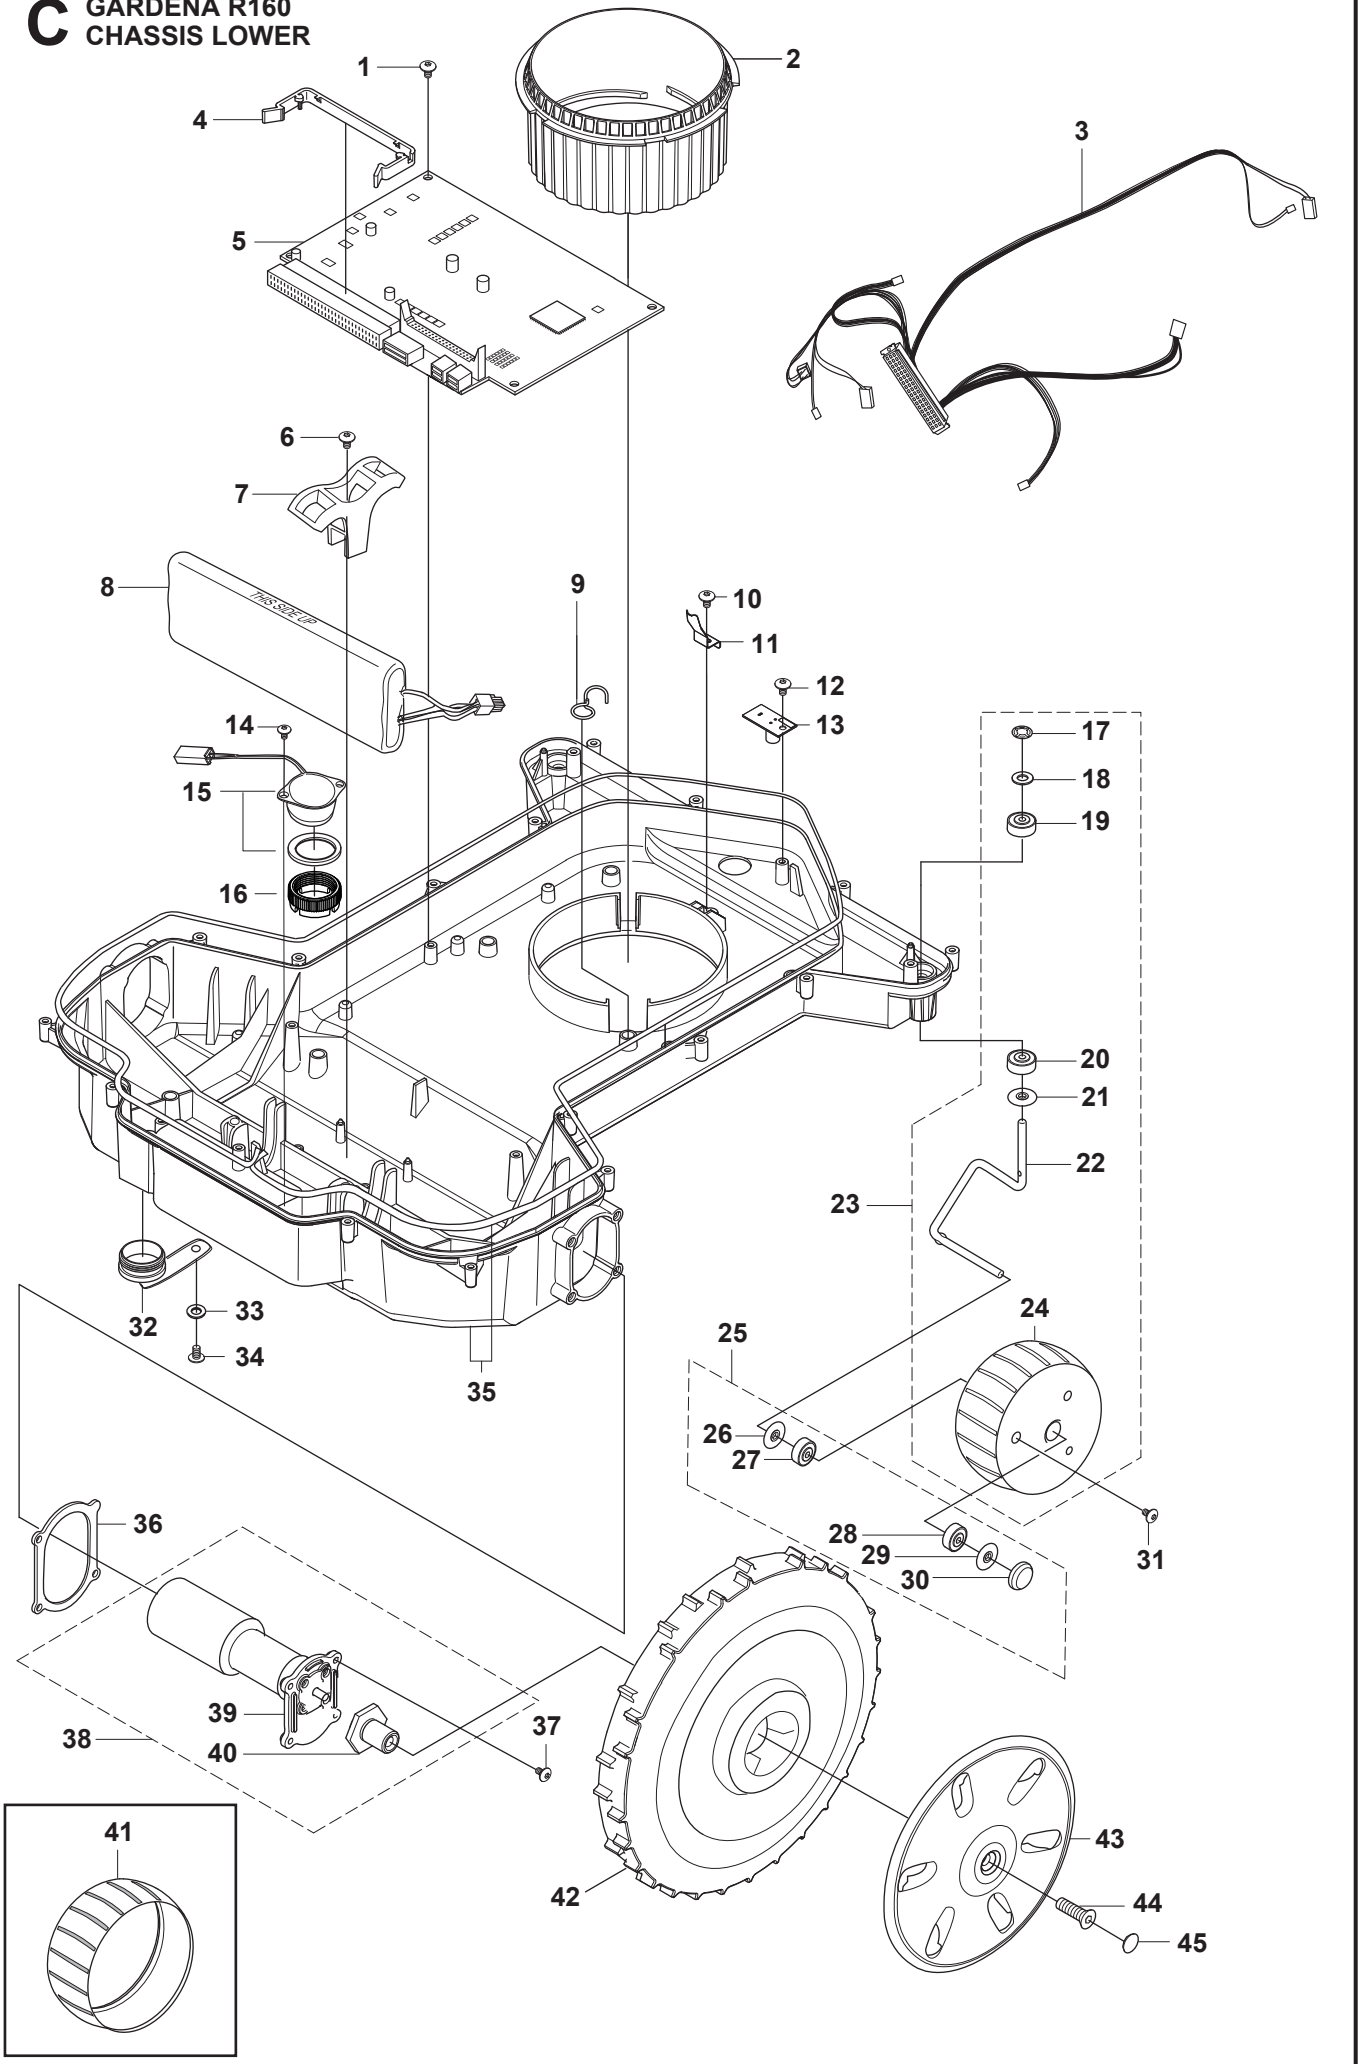

C GARDENA R160 CHASSIS LOWER

Position	Article	Quantity	Notes	Kit
1	575 54 33-10	4	SCREW	
2	535 12 21-02	1	NUT	
3	501 00 37-03	1	MAIN WIRING	
4	578 05 61-01	1	CLIP	
	578 05 61-02	50	CLIP	
5	581 09 04-01	1	PRINTED CIRCUIT ASSY	
6	575 54 33-14	2	SCREW	
7	544 90 78-01	2	BRACKET	
8	535 12 09-01	1	BATTERY	
9	535 13 96-01	1	CABLE HOLDER	
10	535 13 03-14	1	SCREW ITXPANT	
11	535 12 24-01	1	LOCKING SPRING	
12	575 54 33-10	2	SCREW	
13	578 78 88-01	2	PRINTED CIRCUIT ASSY	
14	502 85 96-01	2	SCREW	
15	501 00 42-01	1	BUZZER	
16	579 52 12-01	1	NUT	
17	735 58 41-09	2	WASHER	23
18	734 11 52-09	2	WASHER	23
19	522 50 50-01	2	BALL BEARING	23
20	522 50 50-01	2	BALL BEARING	23
21	535 08 78-02	2	WASHER	23
22	522 50 48-01	2	SPINDLE	23
23	522 66 45-02	1	KIT compl	
24	575 23 17-01	2	WHEEL ASSY	23
25	523 34 37-01	1	BEARING KIT compl	23
26	535 08 78-02	2	WASHER	23,25
27	522 50 50-01	2	BALL BEARING	23,25
28	522 50 50-01	2	BALL BEARING	23,25
29	535 08 78-02	2	WASHER	23,25
30	521 93 31-01	2	COVER WASHER	23,25
31	575 50 76-01	6	SCREW ITXPANT	
32	574 42 74-02	1	PLUG	
33	734 11 37-41	1	WASHER	
34	575 54 33-14	1	SCREW	
35	575 94 39-01	1	CHASSIS	
36	535 13 92-03	2	GASKET	
37	575 54 33-16	8	SCREW	
38	502 63 36-01	2	DRIVE MOTOR compl	
39	502 49 81-01	1	GABLE	38
40	544 90 68-02	1	HUB	38
41	574 44 98-01	2	WHEEL	
42	544 90 58-03	2	REAR WHEEL	
43	580 78 07-01	2	HUB CAP	
44	535 13 94-01	2	SCREW IHCSFM	
45	504 20 08-01	2	COVER WASHER