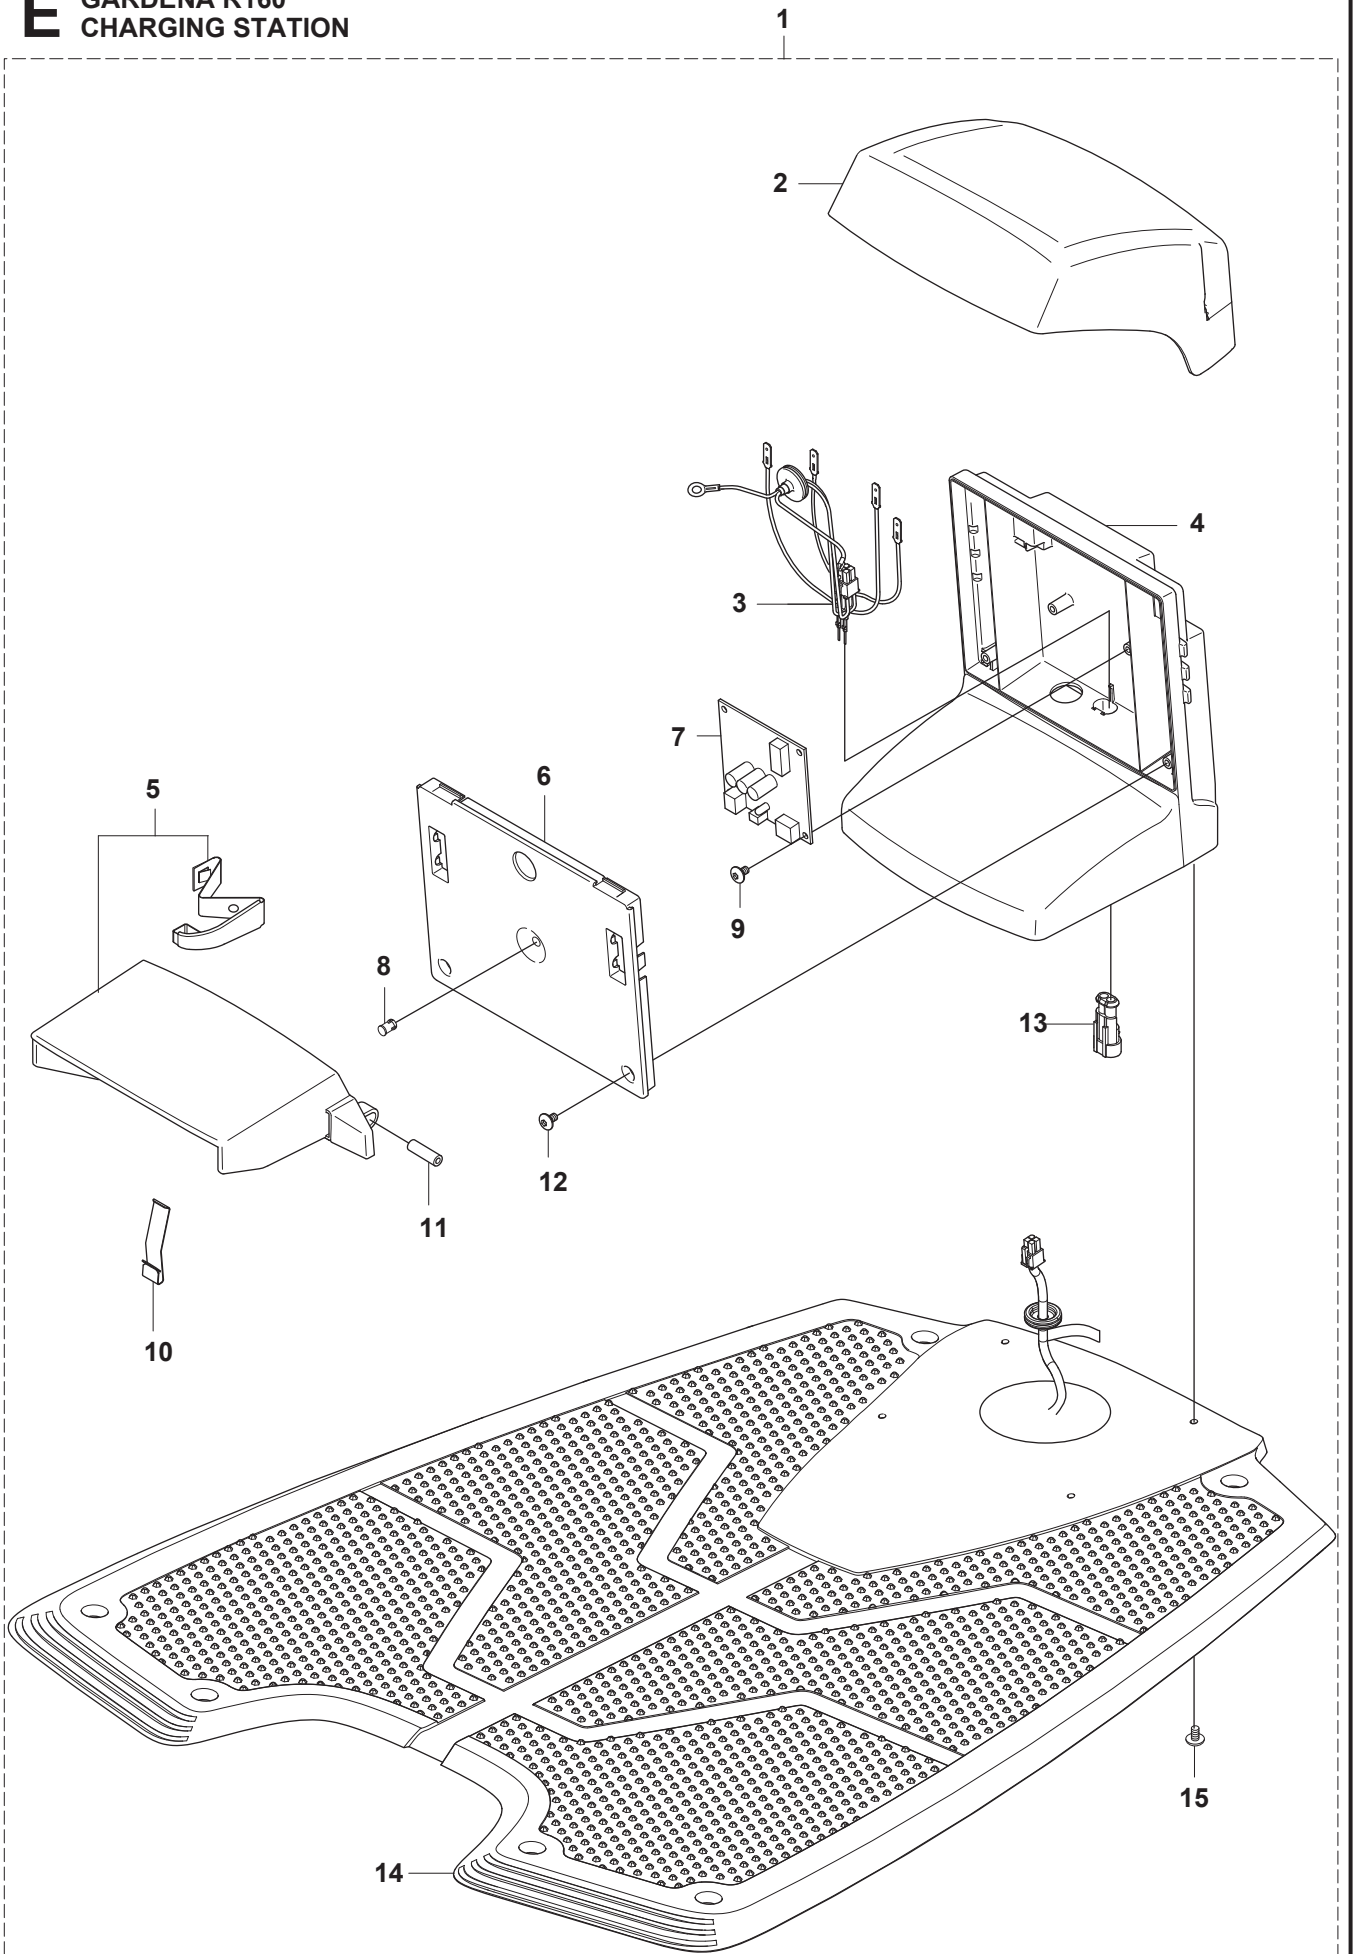

E GARDENA R160
CHARGING STATION

	Article	Quantity	Notes	Kit
1	574 90 20-12	1	CHARGING STATION	
2	580 78 08-01	1	COVER	
3	544 98 38-06	1	WIRING ASSY	
4	574 82 75-02	1	BODY	
5	510 05 97-02	1	KIT, CHARGING PLATE	
6	535 12 44-02	1	CAP	
7	578 78 84-01	1	PRINTED CIRCUIT ASSY	
8	535 12 87-02	1	DIODE LENS	
9	575 54 33-10	2	SCREW	
10	535 12 86-01	2	SPRING PLATE	
11	535 12 50-01	2	PIN	
12	575 54 33-14	2	SCREW	
13	535 12 85-01	1	CONTACT HOUSING	
14	575 23 16-02	1	ANTENNA PLATE	
15	575 54 33-14	4	SCREW