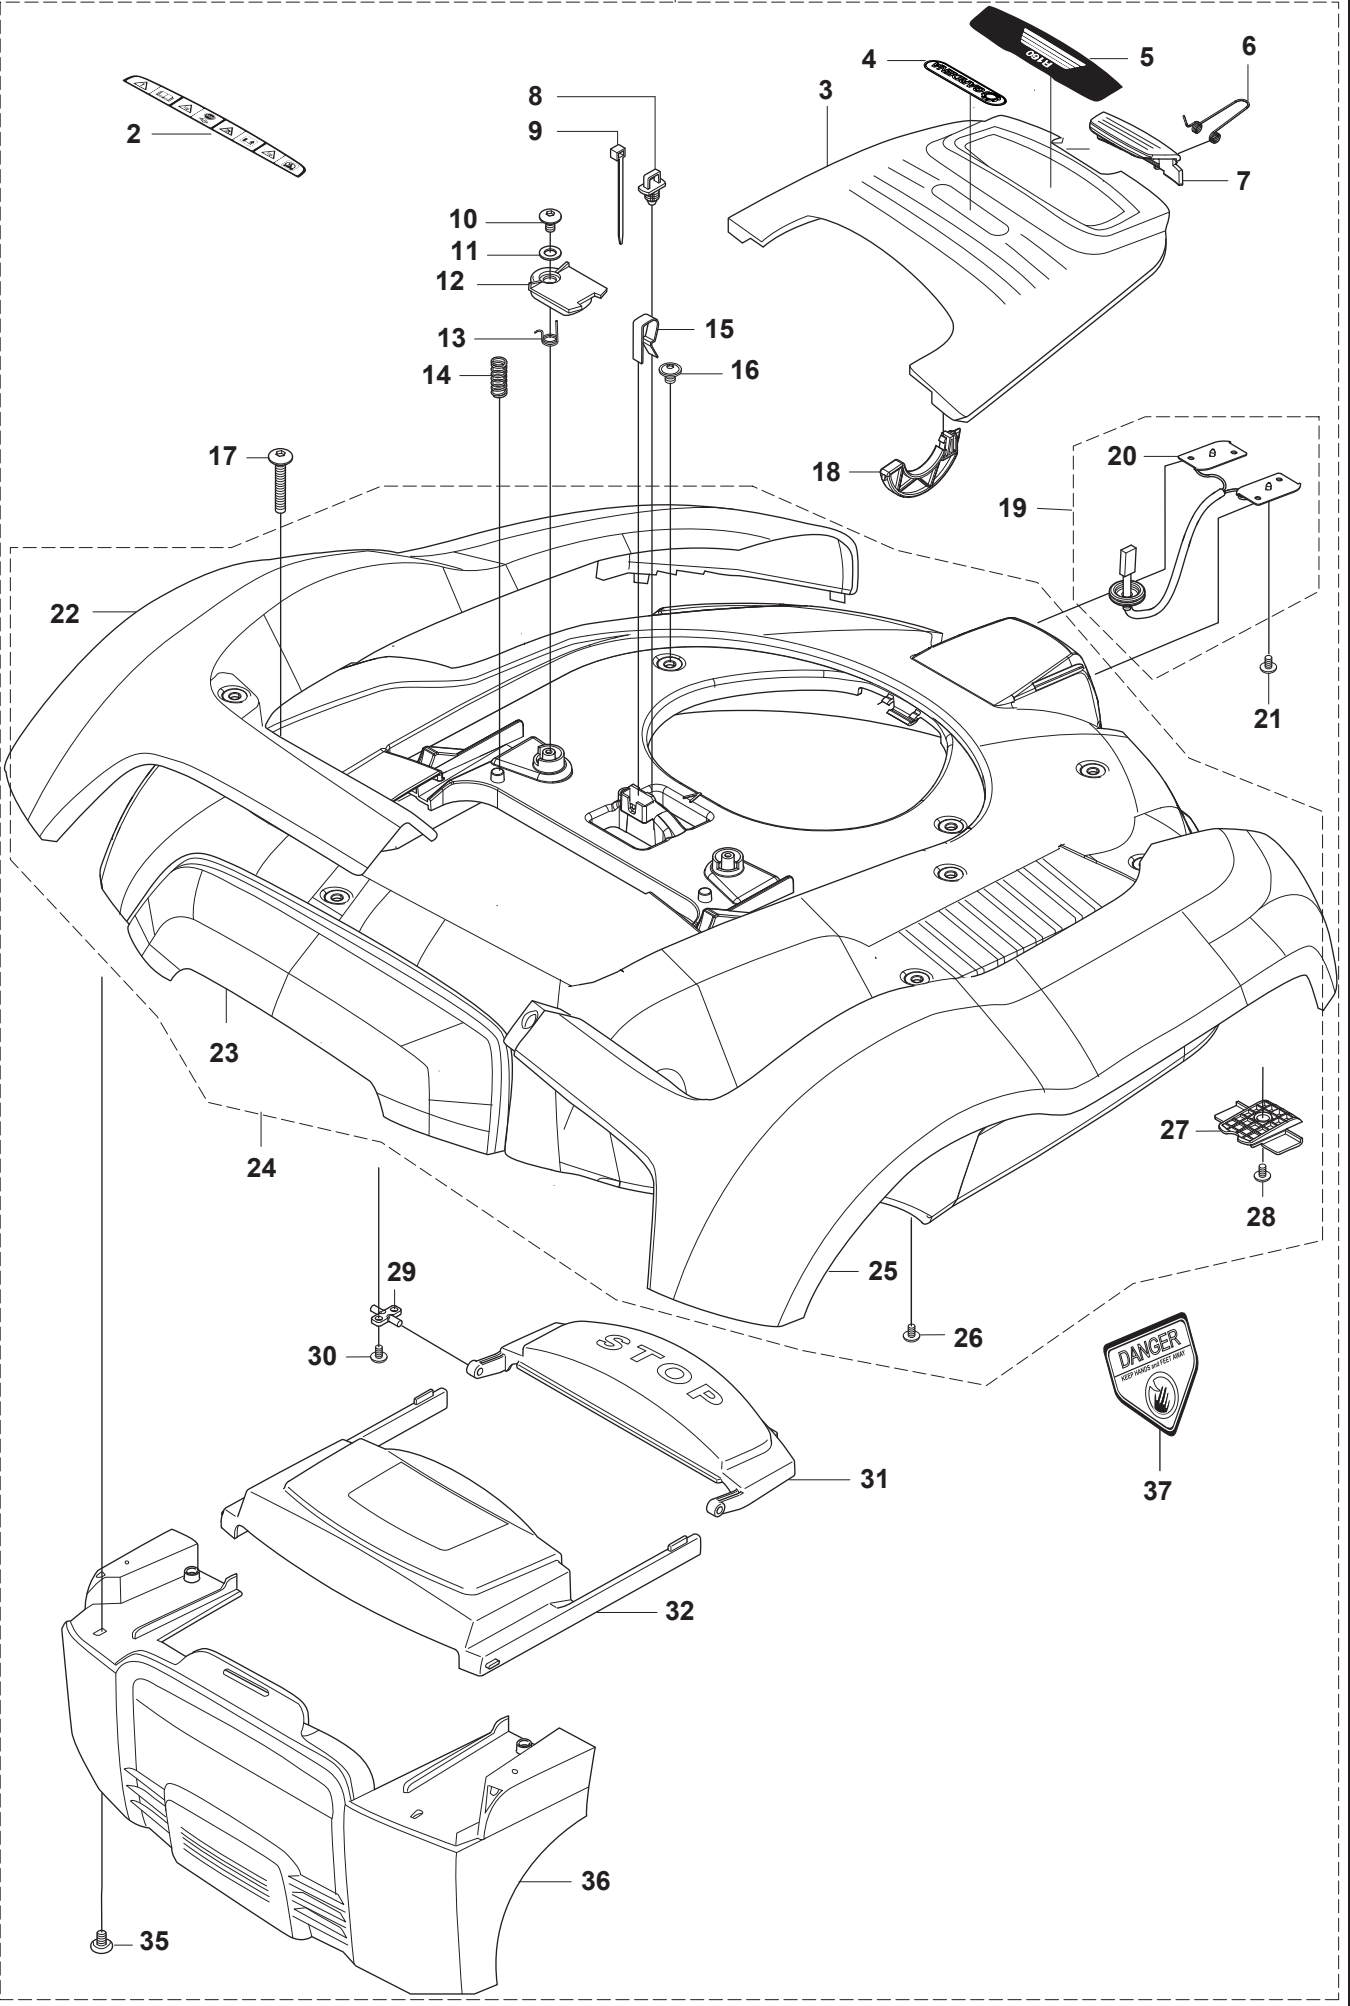

A GARDENA R160 COVER

1

Position	Article	Quantity	Notes	Kit
1	581 08 04-02	1	BODY SYSTEM	
2	581 01 27-01	1	LABEL WARNING	
3	580 78 02-01	1	COVER	
4	577 97 19-01	1	DECAL GARDENA	
5	581 01 28-01	1	LABEL MODEL NAME	
6	583 95 16-01	1	TORSION SPRING	
7	580 78 03-01	1	LOCK SPRING	
8	535 13 04-01	1	ANCHOR	
9	900 23 87-08	1	TIE WRAP	
10	575 54 33-10	2	SCREW	
11	734 11 37-41	2	WASHER	
12	535 12 68-01	2	LOCK CLAMP	
13	535 13 02-01	2	TORSION SPRING	
14	535 13 01-01	2	SPRING	
15	535 08 98-01	1	CLIPS	
16	535 07 60-02	2	SCREW	
17	535 12 93-04	2	SCREW IHPANM	
18	535 13 53-01	2	PIVOT	
19	535 13 73-01	1	WIRING compl	
20	535 13 59-01	2	CHARGING PLATE	19
21	575 54 33-06	2	SCREW	
22	580 78 06-01	1	COVER MAIN BODY LEFT	24
23	580 77 96-01	1	MAIN BODY	24
24	510 09 67-04	1	BODY compl	
25	580 78 06-02	1	COVER MAIN BODY RIGHT	24
26	575 54 33-14	11	SCREW	24
27	521 93 60-01	1	SPACER	24
28	575 54 33-12	1	SCREW	24
29	535 12 78-01	2	SHAFT	
30	575 54 33-10	4	SCREW	
31	535 12 67-03	1	STOP BUTTON	
32	535 12 66-02	1	HATCH	
33	575 54 33-14	2	SCREW	24
34	580 78 01-01	1	BUMPER	
35	581 06 05-01	1	DECAL US/AU/NZ	

D GARDENA R160
BLADE MOTOR
& CUTTING EQUIPMENT

Position	Article	Quantity	Notes	Kit
1	535 12 36-01	1	CUTTING MOTOR	
2	510 14 41-01	1	MOTOR BOWL	
3	525 25 14-01	1	TIE WRAP	
4	535 12 23-01	1	RUBBER GAITERS	
5	522 77 15-02	1	PLATE	
6	575 54 33-14	6	SCREW	
7	734 11 37-41	4	WASHER	
8	502 23 91-01	4	SCREW	
9	535 07 55-01	1	HUB	
10	728 82 85-01	1	SCREW IHSETM	
11	535 12 63-01	1	BLADE DISK	11
12	535 13 05-01	3	SCREW	11
13	535 12 64-01	1	BEARING BOX	
14	535 07 57-02	1	BALL BEARING	
15	535 07 60-01	1	SCREW	
16	535 07 59-01	1	SKID PLATE	
17	535 08 25-01	1	GASKET	
18	535 08 15-01	1	COVER WASHER	
19	575 54 33-10	4	SCREW	