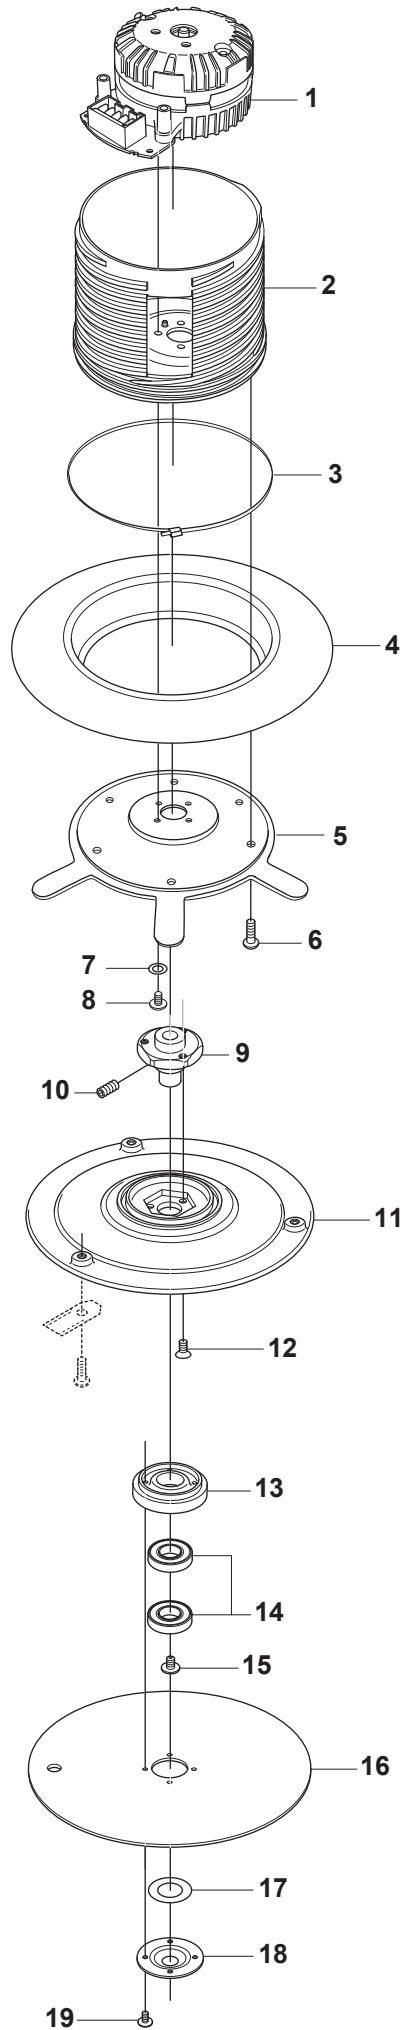

D GARDENA R160
BLADE MOTOR
& CUTTING EQUIPMENT

Position	Article	Quantity	Notes	Kit
1	535 12 36-01	1	CUTTING MOTOR	
2	510 14 41-01	1	MOTOR BOWL	
3	525 25 14-01	1	TIE WRAP	
4	535 12 23-01	1	RUBBER GAITERS	
5	522 77 15-02	1	PLATE	
6	575 54 33-14	6	SCREW	
7	734 11 37-41	4	WASHER	
8	502 23 91-01	4	SCREW	
9	535 07 55-01	1	HUB	
10	728 82 85-01	1	SCREW IHSETM	
11	535 12 63-01	1	BLADE DISK	11
12	535 13 05-01	3	SCREW	11
13	535 12 64-01	1	BEARING BOX	
14	535 07 57-02	1	BALL BEARING	
15	535 07 60-01	1	SCREW	
16	535 07 59-01	1	SKID PLATE	
17	535 08 25-01	1	GASKET	
18	535 08 15-01	1	COVER WASHER	
19	575 54 33-10	4	SCREW