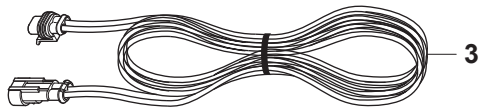

F GARDENA R160 ACCESSORIES