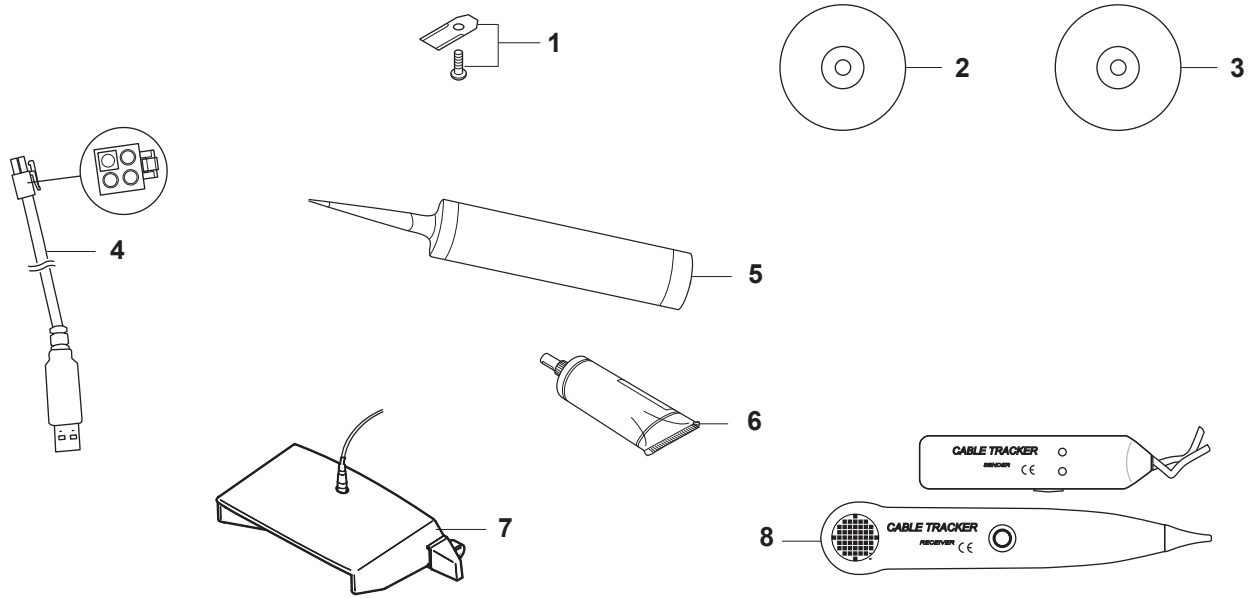

G GARDENA R160 ACCESSORIES

Position	Article	Quantity	Notes	Kit
1	966 80 95-01	1	BLADE, Gardena blister pack, 9pcs	
	Gardena 4087-20	1	BLADE, Gardena blister pack, 9pcs	
	535 13 88-02	1	BLADE, 30pcs	
	505 12 78-02	1	BLADE, 500pcs	
2	581 12 56-01	1	INSTALLATION DVD	
3	577 85 81-02	1	AUTOCHECK DVD	
4	535 13 23-02	1	SERVICE CABLE (USB)	
5	578 05 13-02	1	GREASE TUBE, Yellow (300 ml)	
	579 38 19-02	1	GREASE TUBE, Transparent (300 ml)	
6	578 05 13-01	1	GREASE TUBE, Yellow (85 ml)	
	579 38 19-01	1	GREASE TUBE, Transparent (85 ml)	
7	522 73 65-01	1	ADAPTER PIN code transfer unit	
8	577 60 68-01	1	INTERRUPTION DETECTOR	
9	522 42 58-01	1	SIGNAL BOOSTER	
10	505 13 27-01	1	BRUSH KIT, Incl Brush, 6pcs	
11	505 13 28-02	1	BRUSH, 6pcs	
12	575 24 24-02	1	GPS UNIT compl GPS module	
13	575 23 17-02	1	HEAVY WHEEL (400G)