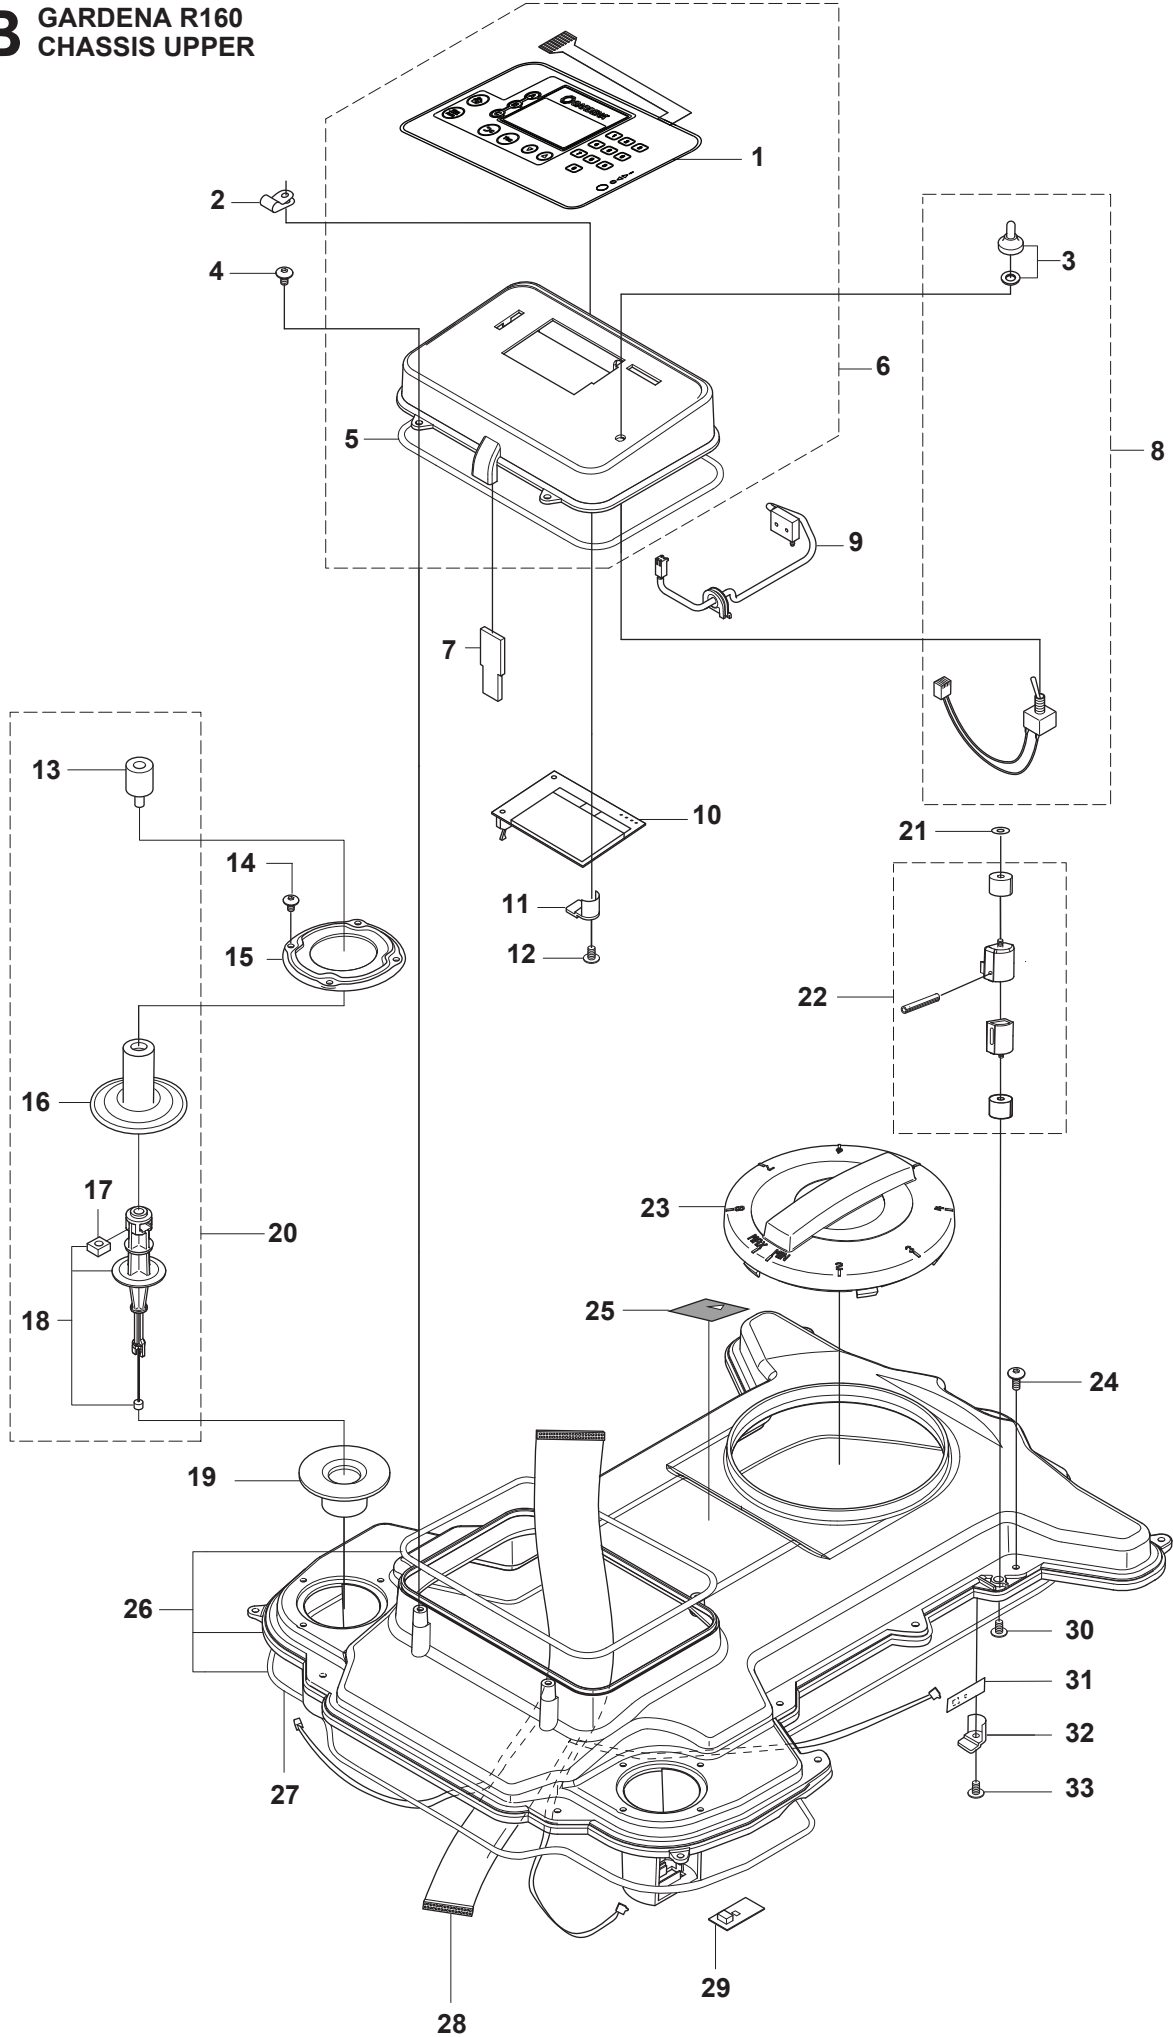

B GARDENA R160 CHASSIS UPPER

Position		Quantity	Notes	Kit
1	581 06 03-01	1	KEYBOARD	6
2	577 52 72-01	1	CABLE CLAMP	
3	535 10 17-01	1	CAP	8
4	574 45 01-01	4	SCREW ITXPANT	
5	575 98 63-01	1	SEALING STRIP (10 pcs)	6
	574 87 47-02	1	SEALING STRIP	
6	575 94 42-05	1	DISPLAY COVER compl	
7	535 14 47-01	1	FILTER	
8	535 12 39-01	1	MAIN SWITCH compl	
9	577 59 23-01	1	SWITCH KIT	
10	540 06 03-01	1	DISPLAY	
11	535 12 79-01	1	BRACKET	
12	575 54 33-14	1	SCREW	
13	577 67 06-01	2	RUBBER DAMPER	20
14	575 54 33-14	8	SCREW	
15	505 17 43-01	2	RING FASTENER	
16	506 49 53-01	2	RUBBER GAITERS	20
17	503 22 66-01	2	SQUARE NUT	20
18	579 24 88-01	2	COLUMN	20
19	535 14 32-01	2	DEFLECTION LIMITER	
20	577 59 84-03	2	COLUMN compl	
21	510 74 70-00	1	LOCKWASHER	
22	544 14 15-01	1	SENSOR	
23	535 12 22-02	1	HEIGHT ADJUSTMENT KNOB	
24	574 45 01-01	16	SCREW ITXPANT	
25	581 01 29-01	1	LABEL HEIGHT ADJUSTMENT	
26	575 94 38-01	1	CHASSIS	
27	575 98 62-01	1	SEALING STRIP (10 pcs)	
	574 87 47-01	1	SEALING STRIP	
28	544 12 69-01	1	WIRING	
29	578 78 90-01	2	PRINTED CIRCUIT ASSY	
30	535 07 60-02	2	SCREW	
31	578 78 90-01	1	PRINTED CIRCUIT ASSY	
32	535 12 79-01	1	BRACKET	
33	575 54 33-14	1	SCREW