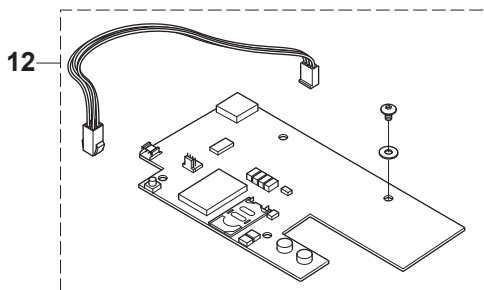

G GARDENA R160 ACCESSORIES

Position	Article	Quantity	Notes	Kit
1	966 80 95-01	1	BLADE, Gardena blister pack, 9pcs	
	Gardena 4087-20	1	BLADE, Gardena blister pack, 9pcs	
	535 13 88-02	1	BLADE, 30pcs	
	505 12 78-02	1	BLADE, 500pcs	
2	581 12 56-01	1	INSTALLATION DVD	
3	577 85 81-02	1	AUTOCHECK DVD	
4	535 13 23-02	1	SERVICE CABLE (USB)	
5	578 05 13-02	1	GREASE TUBE, Yellow (300 ml)	
	579 38 19-02	1	GREASE TUBE, Transparent (300 ml)	
6	578 05 13-01	1	GREASE TUBE, Yellow (85 ml)	
	579 38 19-01	1	GREASE TUBE, Transparent (85 ml)	
7	522 73 65-01	1	ADAPTER PIN code transfer unit	
8	577 60 68-01	1	INTERRUPTION DETECTOR	
9	522 42 58-01	1	SIGNAL BOOSTER	
10	505 13 27-01	1	BRUSH KIT, Incl Brush, 6pcs	
11	505 13 28-02	1	BRUSH, 6pcs	
12	575 24 24-02	1	GPS UNIT compl GPS module	
13	575 23 17-02	1	HEAVY WHEEL (400G)